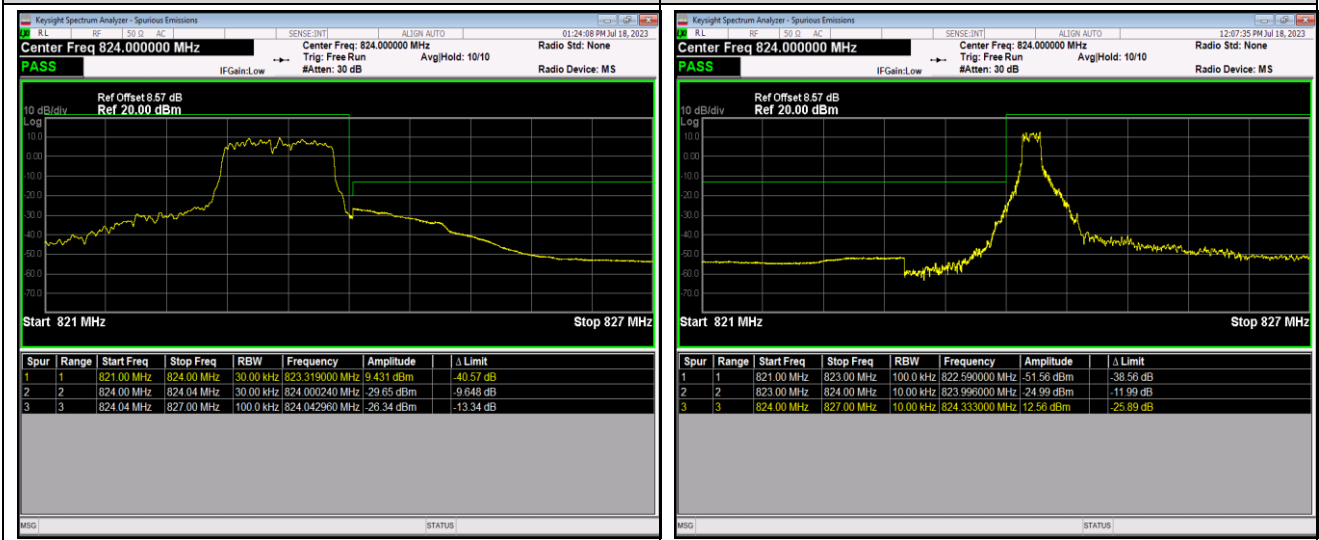

Band26-1.4MHz-16QAM-26783-6RB#0

Band26-1.4MHz-16QAM-26797-1RB#0

Band26-1.4MHz-16QAM-26797-1RB#5

Band26-1.4MHz-16QAM-26797-6RB#0