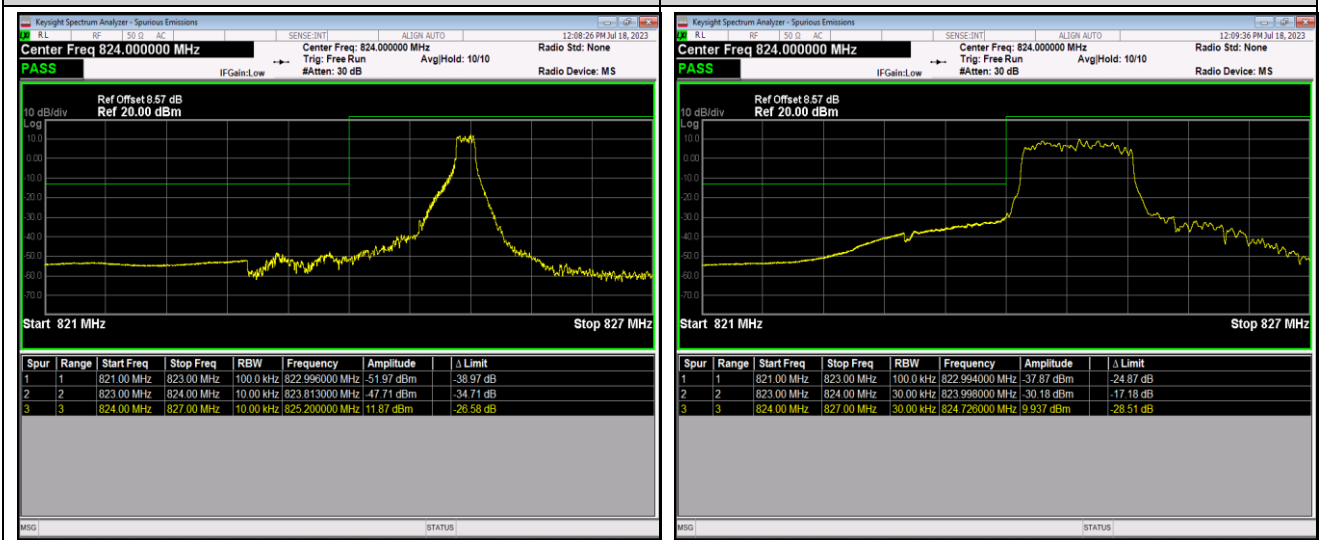

Band26-1.4MHz-16QAM-26797-1RB#5

Band26-1.4MHz-16QAM-26797-6RB#0

Band26-1.4MHz-16QAM-27033-1RB#0

Band26-1.4MHz-16QAM-27033-1RB#5