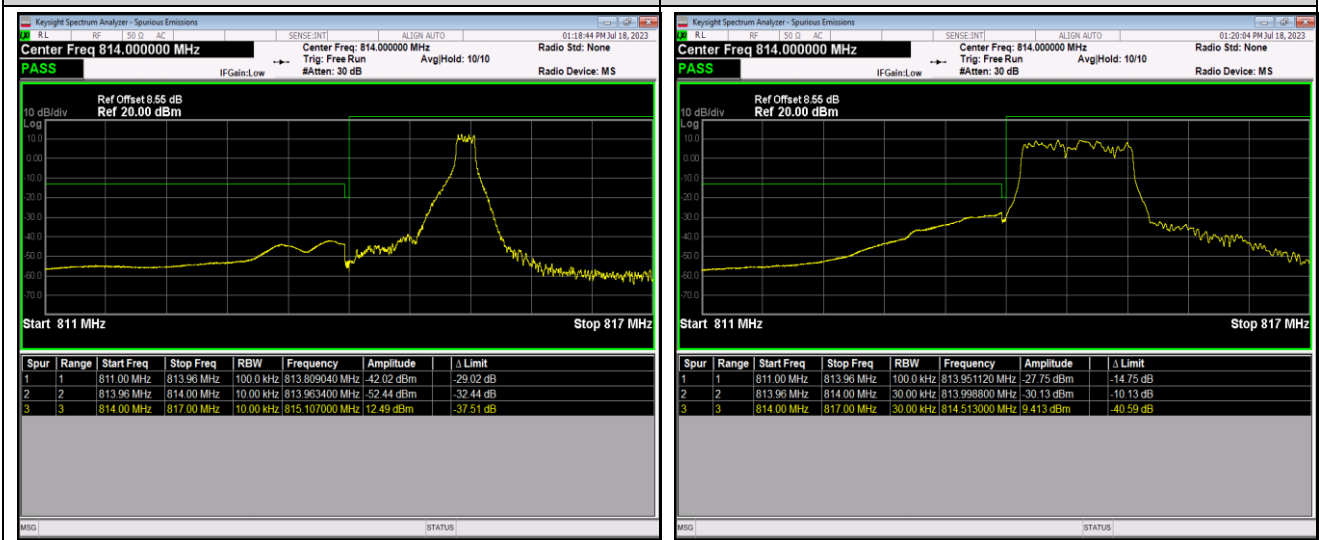

Band26-1.4MHz-16QAM-26697-1RB#5

Band26-1.4MHz-16QAM-26697-6RB#0

Band26-1.4MHz-16QAM-26783-1RB#0

Band26-1.4MHz-16QAM-26783-1RB#5