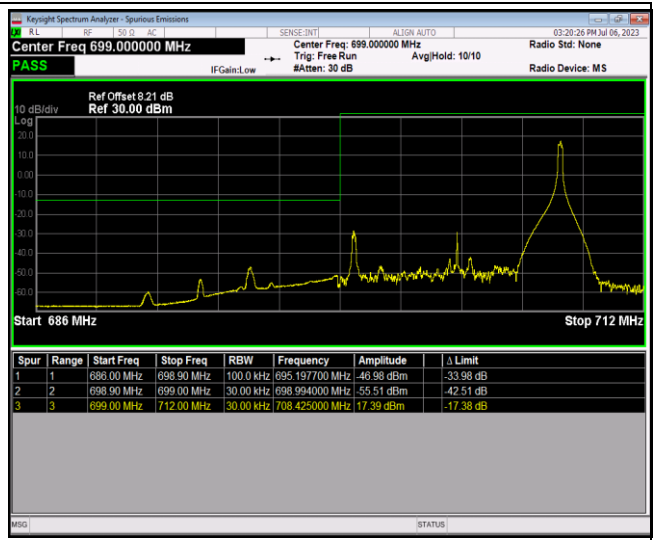

Band12-1.4MHz-64QAM-23173-6RB#0

Band12-10MHz-QPSK-23060-1RB#0

Band12-10MHz-QPSK-23060-1RB#49

Band12-10MHz-QPSK-23060-50RB#0

Band12-10MHz-QPSK-23130-1RB#0

Band12-10MHz-QPSK-23130-1RB#49

Band12-10MHz-QPSK-23130-50RB#0