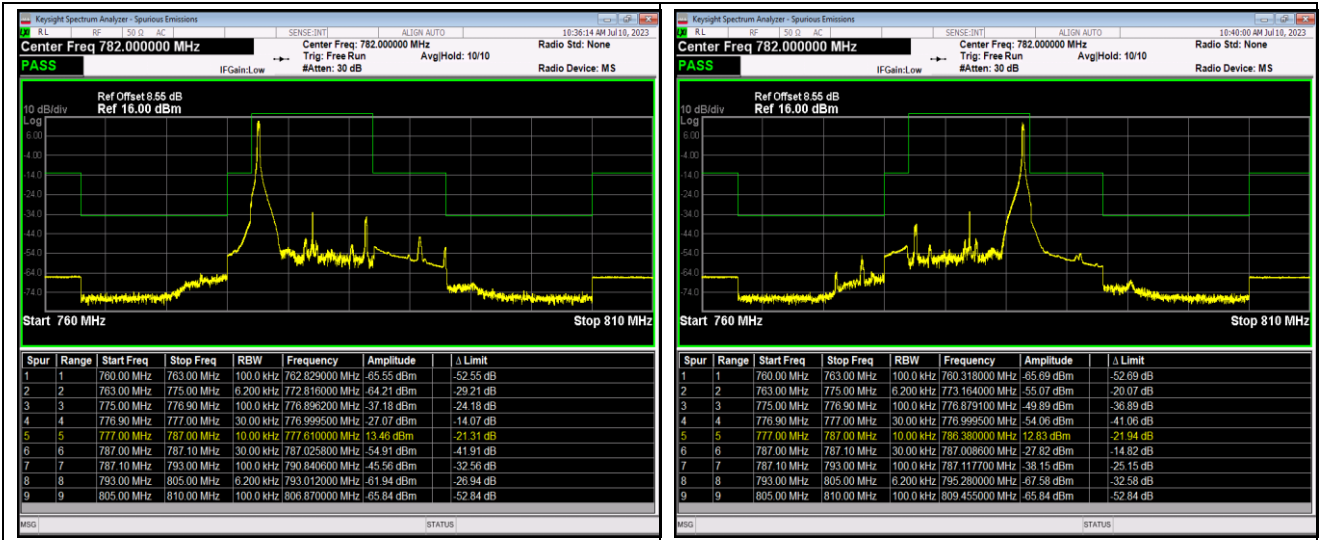

Band13-10MHz-QPSK-23230-1RB#0

Band13-10MHz-QPSK-23230-1RB#49

Band13-10MHz-QPSK-23230-50RB#0

Band13-10MHz-16QAM-23230-1RB#0