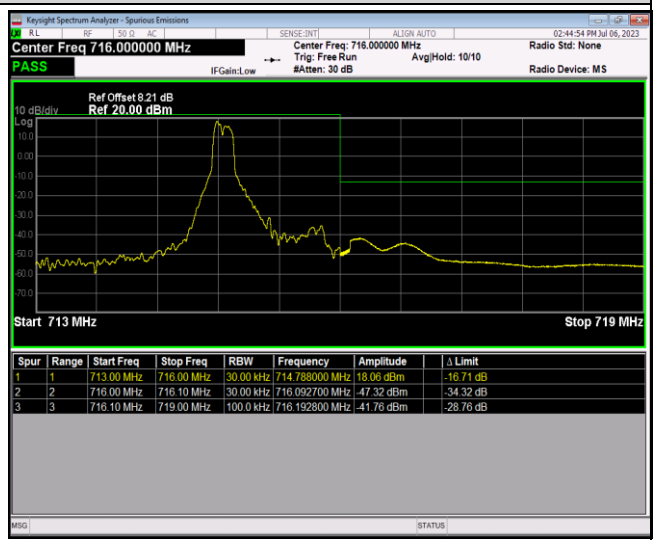

Band12-1.4MHz-16QAM-23173-1RB#0

Band12-1.4MHz-16QAM-23173-6RB#0