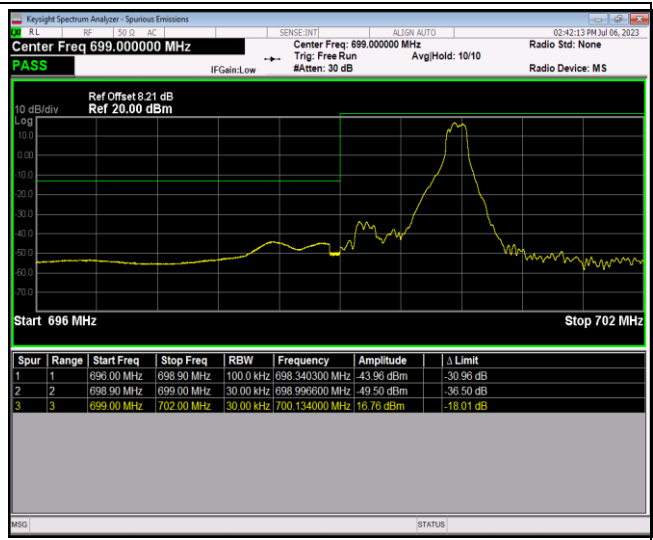

Band12-1.4MHz-16QAM-23017-1RB#5

Band12-1.4MHz-16QAM-23173-1RB#0