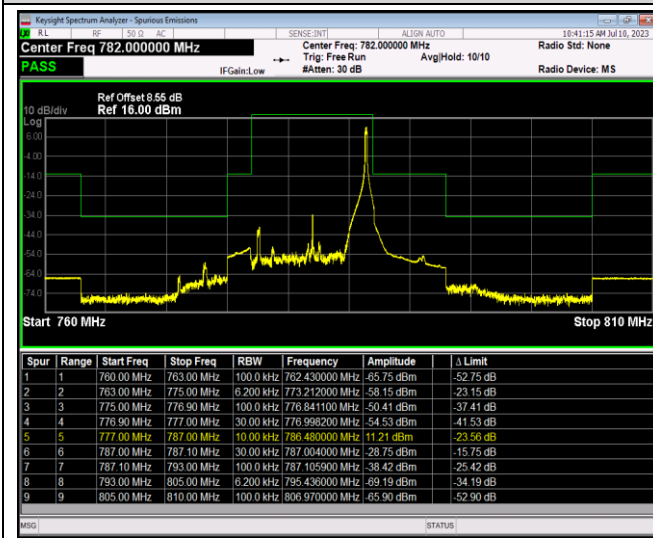

Band13-10MHz-16QAM-23230-50RB#0

Band13-10MHz-64QAM-23230-1RB#0

Band13-10MHz-64QAM-23230-1RB#49