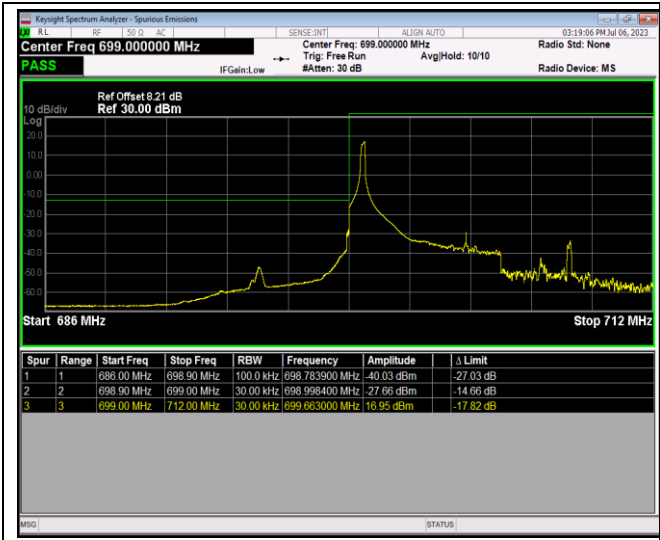

Band12-10MHz-QPSK-23060-1RB#0

Band12-10MHz-QPSK-23060-50RB#0