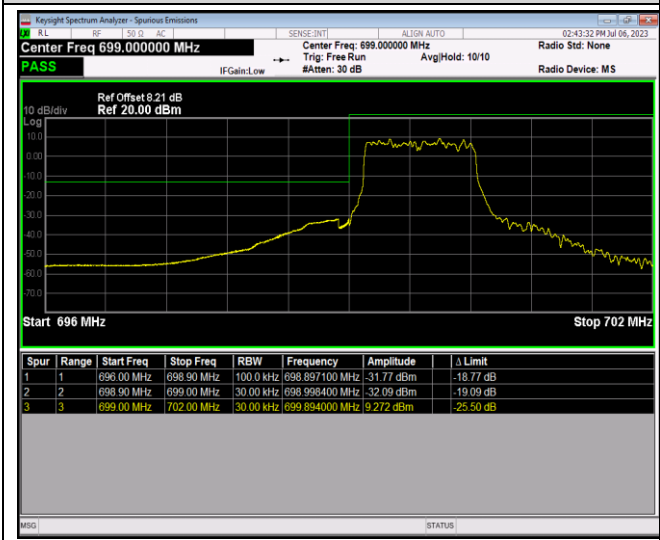

Band12-1.4MHz-16QAM-23017-6RB#0

Band12-1.4MHz-16QAM-23173-1RB#5