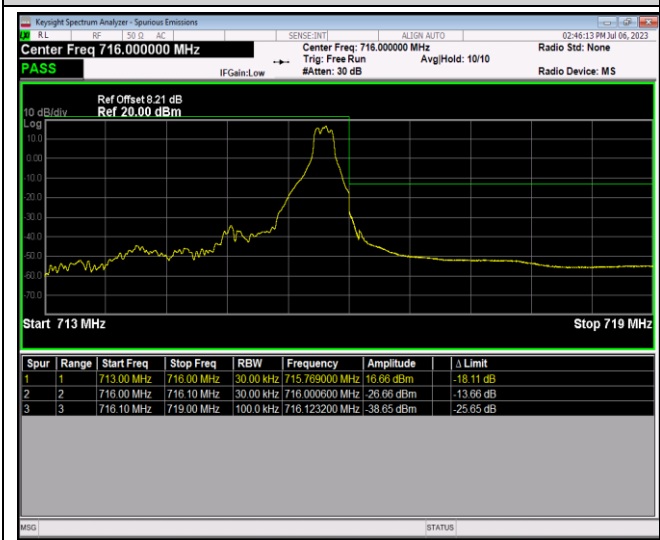

Band12-1.4MHz-16QAM-23173-1RB#5

Band12-1.4MHz-64QAM-23017-1RB#0