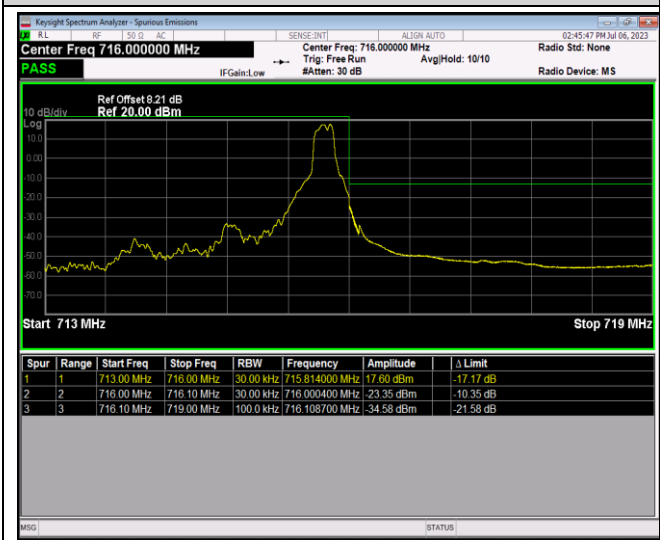

Band12-1.4MHz-QPSK-23173-1RB#5

Band12-1.4MHz-16QAM-23017-1RB#0