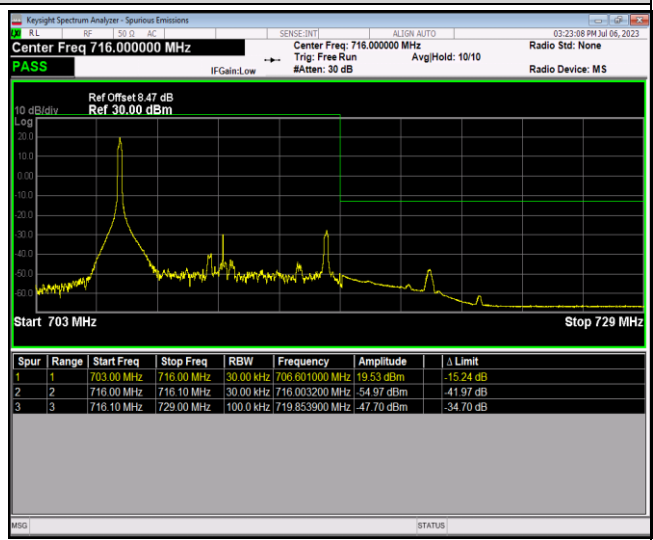

Band12-1.4MHz-64QAM-23173-6RB#0

Band12-10MHz-QPSK-23060-1RB#0

Band12-10MHz-QPSK-23060-1RB#49

Band12-10MHz-QPSK-23060-50RB#0

Band12-10MHz-QPSK-23130-1RB#0

Band12-10MHz-QPSK-23130-1RB#49

Band12-10MHz-QPSK-23130-50RB#0