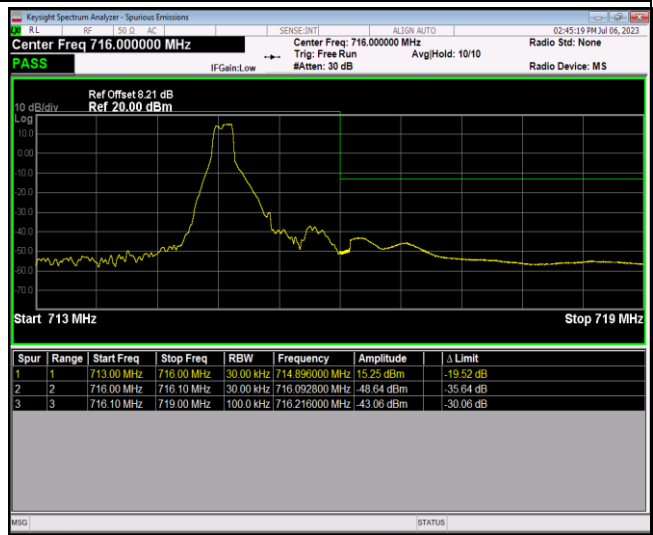

Band12-1.4MHz-16QAM-23173-1RB#5

Band12-1.4MHz-16QAM-23173-6RB#0

Band12-1.4MHz-64QAM-23017-1RB#0

Band12-1.4MHz-64QAM-23017-1RB#5

Band12-1.4MHz-64QAM-23017-6RB#0

Band12-1.4MHz-64QAM-23173-1RB#0

Band12-1.4MHz-64QAM-23173-1RB#5