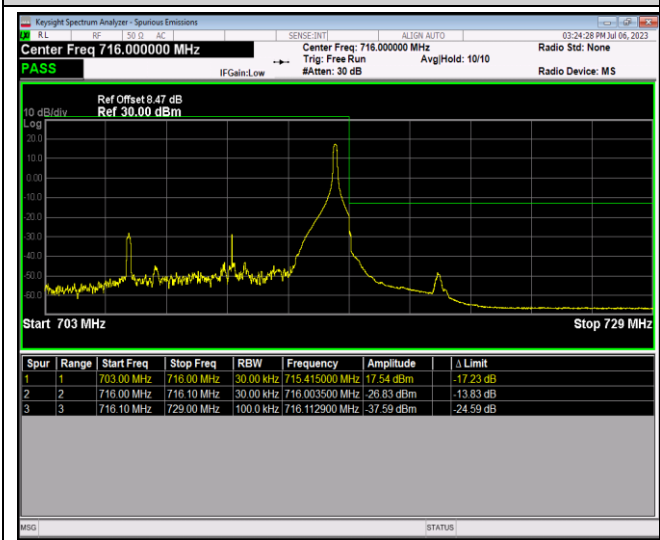

Band12-1.4MHz-64QAM-23173-6RB#0

Band12-10MHz-QPSK-23060-1RB#0

Band12-10MHz-QPSK-23060-1RB#49

Band12-10MHz-QPSK-23060-50RB#0

Band12-10MHz-QPSK-23130-1RB#0

Band12-10MHz-QPSK-23130-1RB#49

Band12-10MHz-QPSK-23130-50RB#0