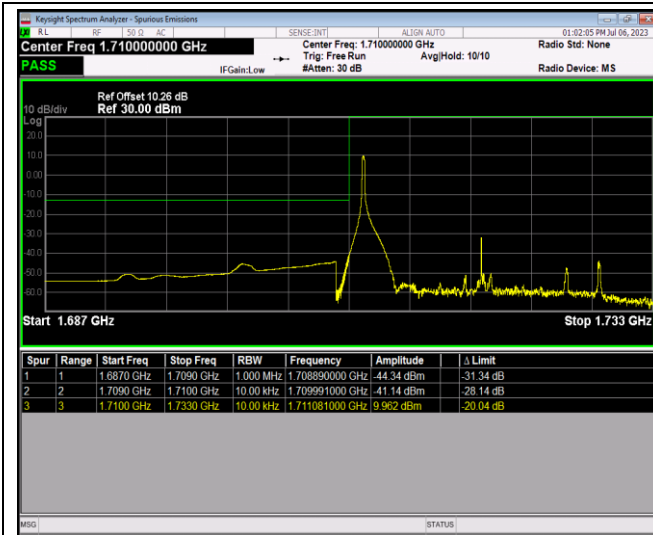

Band4-20MHz-QPSK-20050-1RB#0

Band4-20MHz-QPSK-20050-100RB#0