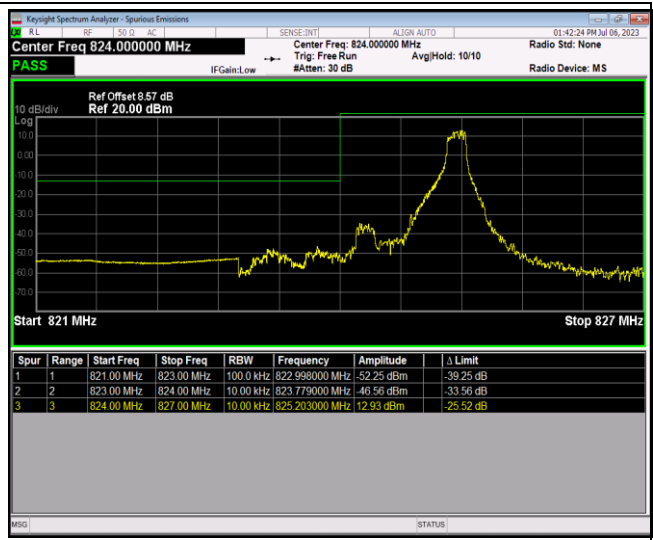

Band5-1.4MHz-QPSK-20407-1RB#5

Band5-1.4MHz-QPSK-20643-1RB#0