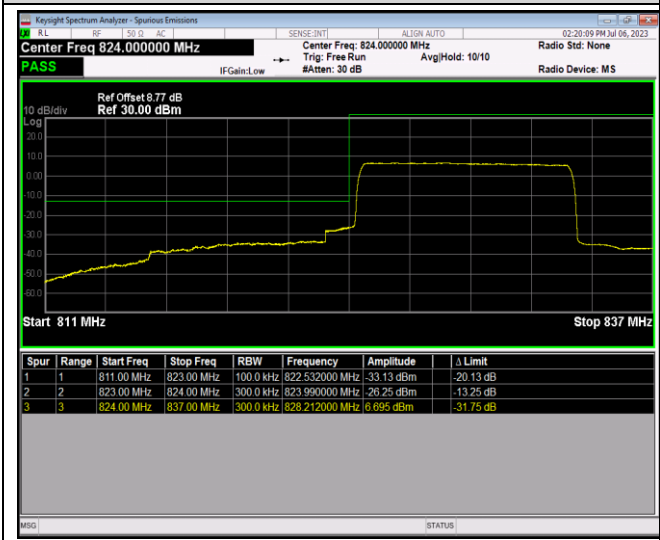

Band5-1.4MHz-64QAM-20643-1RB#5

Band5-1.4MHz-64QAM-20643-6RB#0

Band5-10MHz-QPSK-20450-1RB#0

Band5-10MHz-QPSK-20450-1RB#49

Band5-10MHz-QPSK-20450-50RB#0

Band5-10MHz-QPSK-20600-1RB#0

Band5-10MHz-QPSK-20600-1RB#49