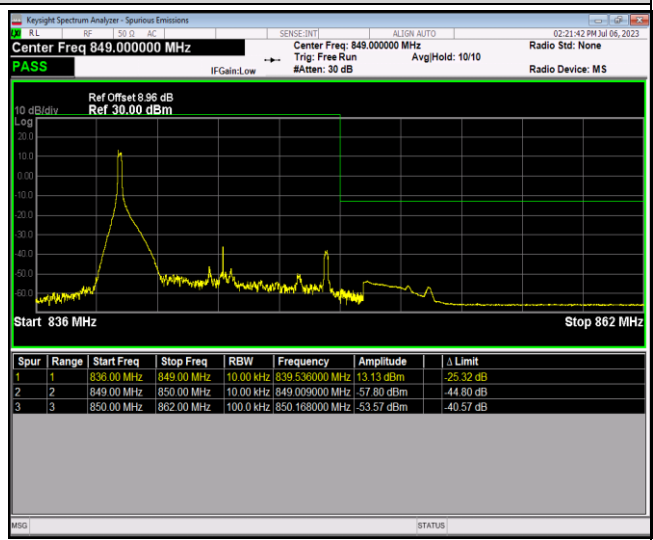

Band5-1.4MHz-64QAM-20643-1RB#5

Band5-1.4MHz-64QAM-20643-6RB#0

Band5-10MHz-QPSK-20450-1RB#0

Band5-10MHz-QPSK-20450-1RB#49

Band5-10MHz-QPSK-20450-50RB#0

Band5-10MHz-QPSK-20600-1RB#0

Band5-10MHz-QPSK-20600-1RB#49