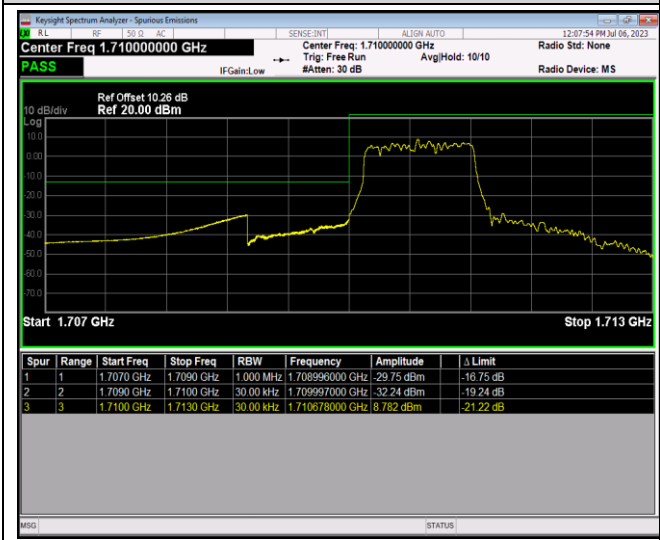

Band4-1.4MHz-16QAM-20393-1RB#5

Band4-1.4MHz-16QAM-20393-6RB#0

Band4-1.4MHz-64QAM-19957-1RB#0

Band4-1.4MHz-64QAM-19957-1RB#5

Band4-1.4MHz-64QAM-19957-6RB#0

Band4-1.4MHz-64QAM-20393-1RB#0

Band4-1.4MHz-64QAM-20393-1RB#5