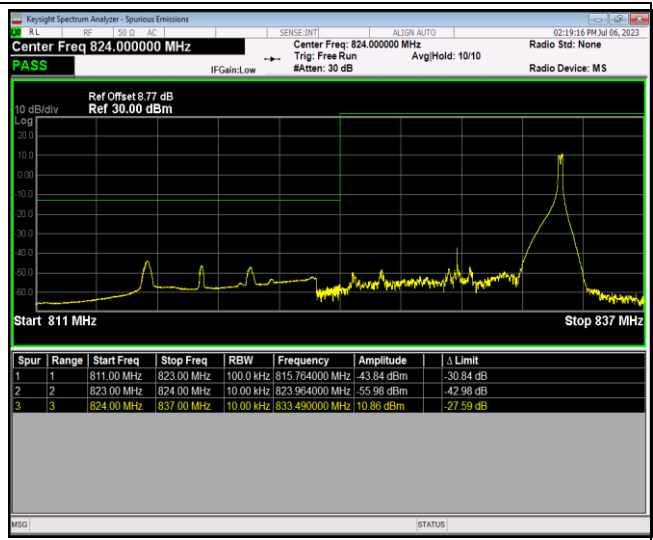

Band5-10MHz-QPSK-20600-50RB#0

Band5-10MHz-16QAM-20450-1RB#0

Band5-10MHz-16QAM-20450-1RB#49

Band5-10MHz-16QAM-20450-50RB#0

Band5-10MHz-16QAM-20600-1RB#0

Band5-10MHz-16QAM-20600-1RB#49

Band5-10MHz-16QAM-20600-50RB#0