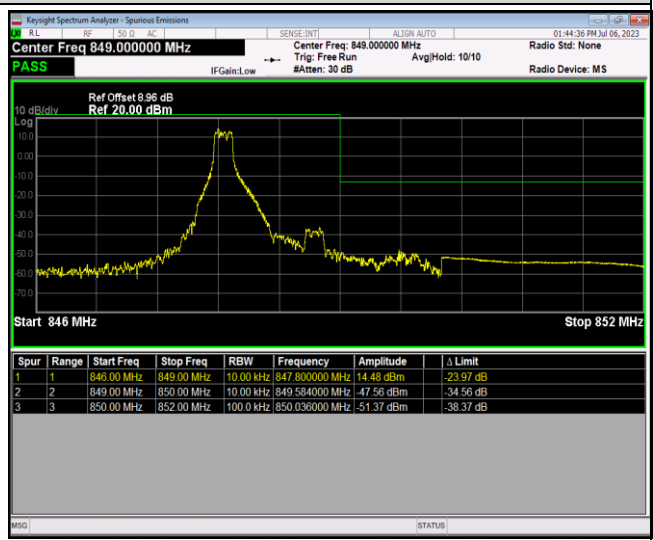

Band5-1.4MHz-QPSK-20643-1RB#0

Band5-1.4MHz-QPSK-20643-6RB#0