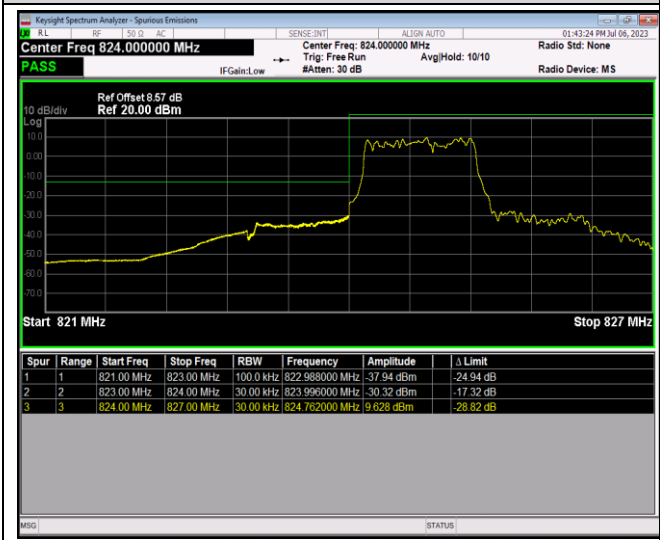

Band5-1.4MHz-QPSK-20407-6RB#0

Band5-1.4MHz-QPSK-20643-1RB#5