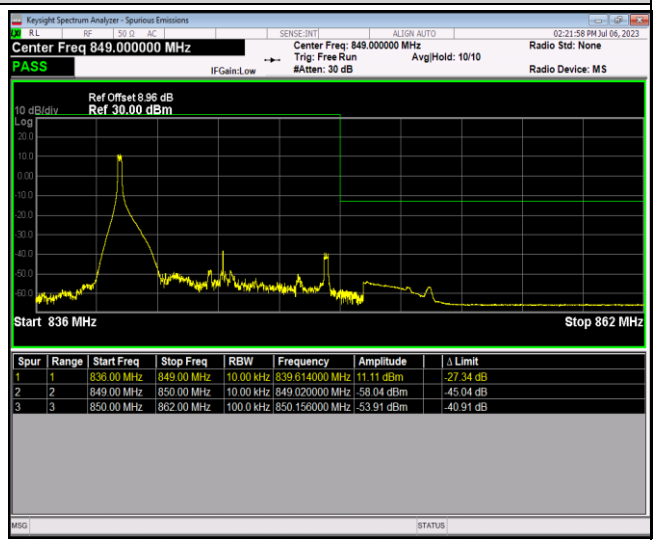

Band5-10MHz-QPSK-20600-50RB#0

Band5-10MHz-16QAM-20450-1RB#0

Band5-10MHz-16QAM-20450-1RB#49

Band5-10MHz-16QAM-20450-50RB#0

Band5-10MHz-16QAM-20600-1RB#0

Band5-10MHz-16QAM-20600-1RB#49

Band5-10MHz-16QAM-20600-50RB#0