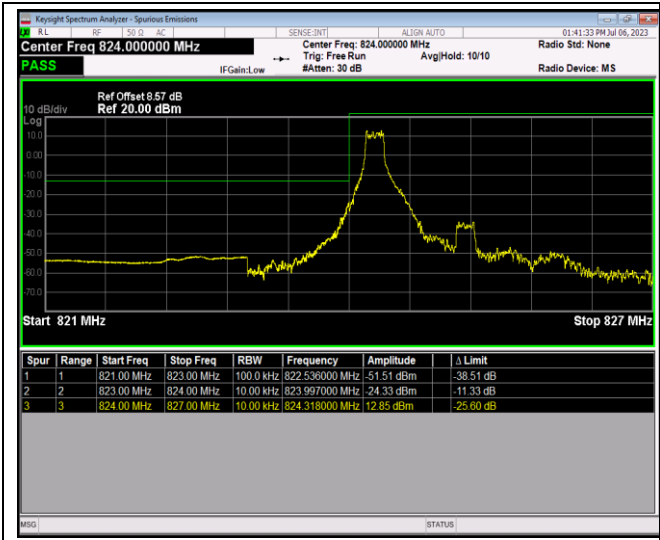

Band4-20MHz-64QAM-20050-1RB#99

Band4-20MHz-64QAM-20050-100RB#0

Band4-20MHz-64QAM-20300-1RB#0

Band4-20MHz-64QAM-20300-1RB#99

Band4-20MHz-64QAM-20300-100RB#0

Band5-1.4MHz-QPSK-20407-1RB#0

Band5-1.4MHz-QPSK-20407-1RB#5