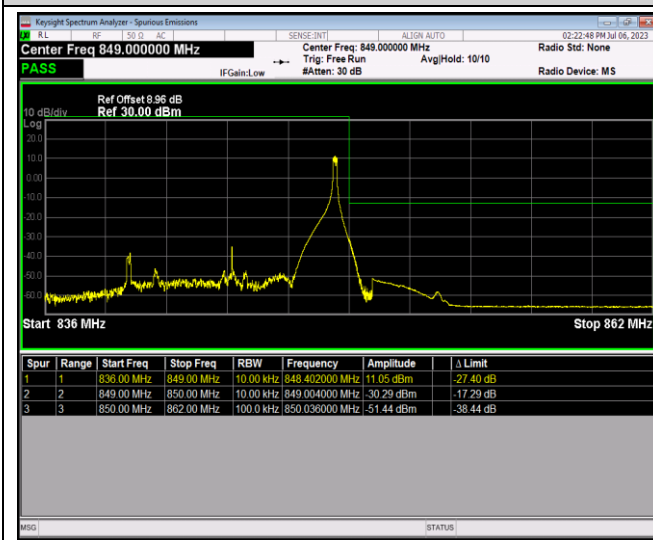

Band5-10MHz-QPSK-20600-50RB#0

Band5-10MHz-16QAM-20450-1RB#0

Band5-10MHz-16QAM-20450-1RB#49

Band5-10MHz-16QAM-20450-50RB#0

Band5-10MHz-16QAM-20600-1RB#0

Band5-10MHz-16QAM-20600-1RB#49

Band5-10MHz-16QAM-20600-50RB#0