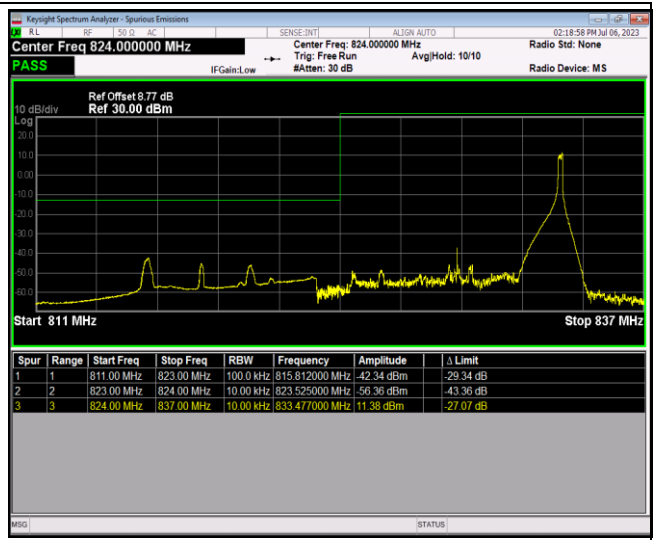

Band5-1.4MHz-64QAM-20643-1RB#5

Band5-1.4MHz-64QAM-20643-6RB#0

Band5-10MHz-QPSK-20450-1RB#0

Band5-10MHz-QPSK-20450-1RB#49

Band5-10MHz-QPSK-20450-50RB#0

Band5-10MHz-QPSK-20600-1RB#0

Band5-10MHz-QPSK-20600-1RB#49