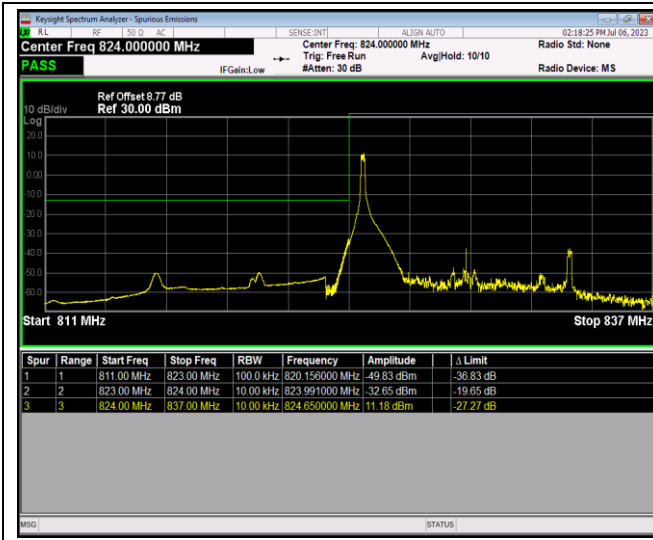

Band5-10MHz-16QAM-20450-1RB#0

Band5-10MHz-16QAM-20450-50RB#0