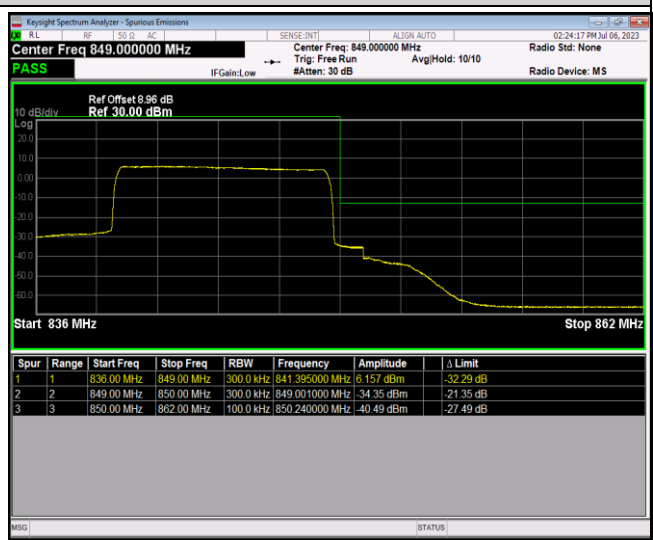

Band5-10MHz-16QAM-20600-50RB#0

Band5-10MHz-64QAM-20450-1RB#49