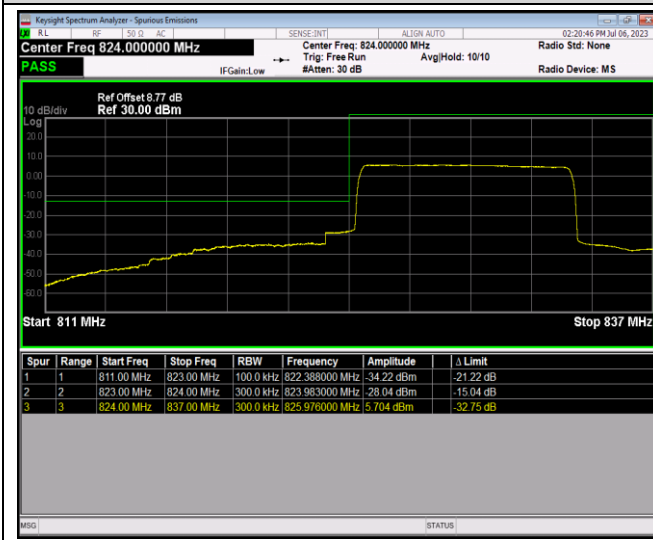

Band5-10MHz-QPSK-20600-50RB#0

Band5-10MHz-16QAM-20450-1RB#0

Band5-10MHz-16QAM-20450-1RB#49

Band5-10MHz-16QAM-20450-50RB#0

Band5-10MHz-16QAM-20600-1RB#0

Band5-10MHz-16QAM-20600-1RB#49

Band5-10MHz-16QAM-20600-50RB#0