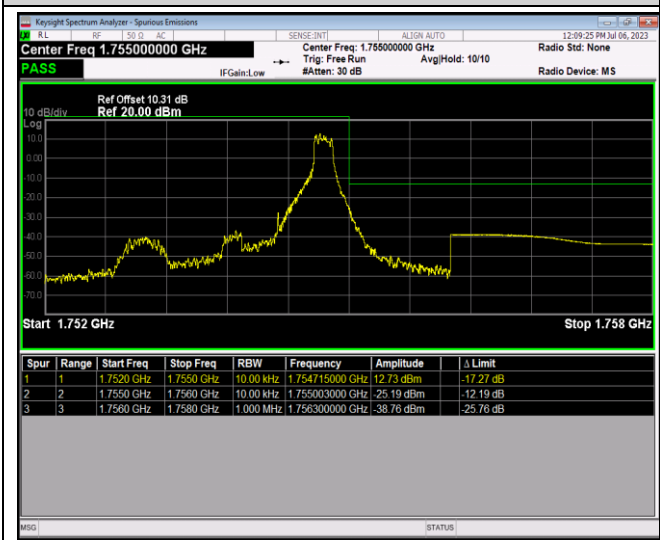

Band4-1.4MHz-16QAM-20393-1RB#5

Band4-1.4MHz-64QAM-19957-1RB#0