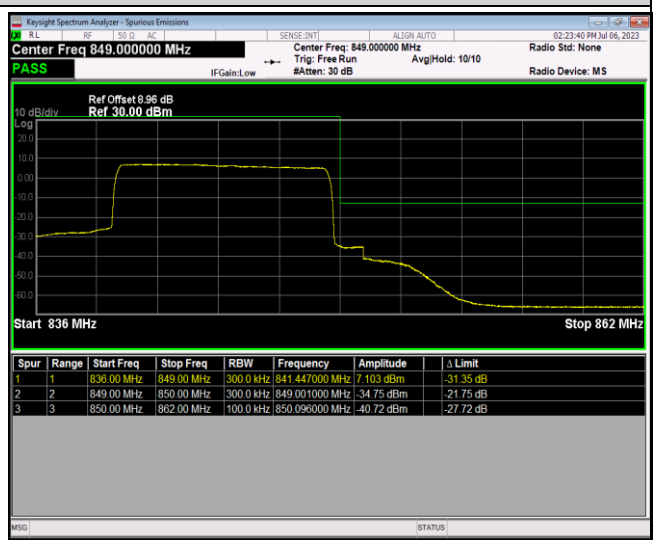

Band5-10MHz-QPSK-20600-50RB#0

Band5-10MHz-16QAM-20450-1RB#49