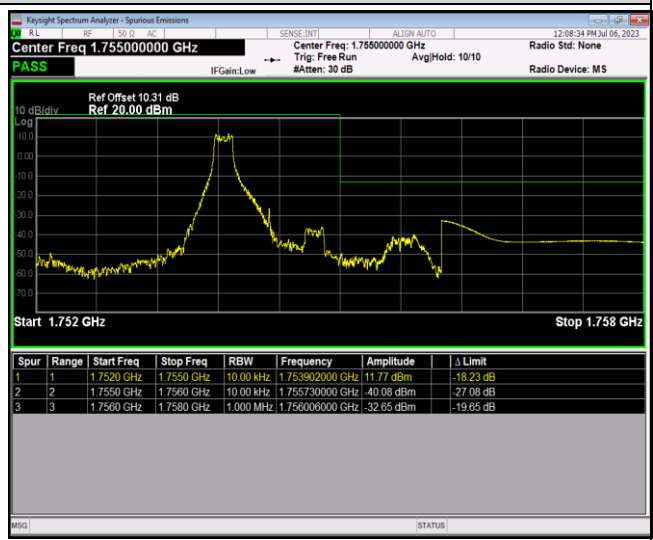

Band4-1.4MHz-16QAM-20393-1RB#0

Band4-1.4MHz-16QAM-20393-6RB#0