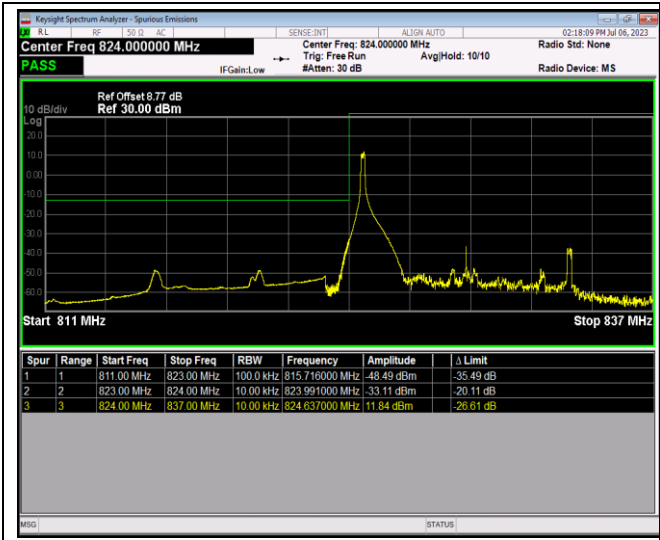

Band5-10MHz-QPSK-20450-1RB#0

Band5-10MHz-QPSK-20450-50RB#0