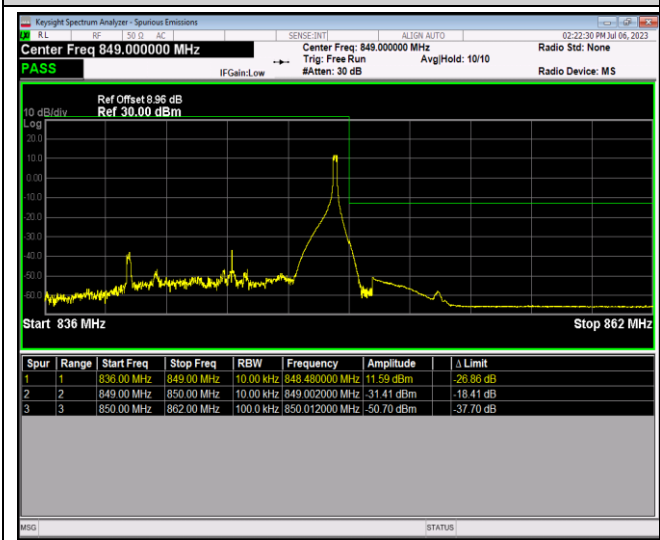

Band5-10MHz-QPSK-20600-1RB#49

Band5-10MHz-16QAM-20450-1RB#0