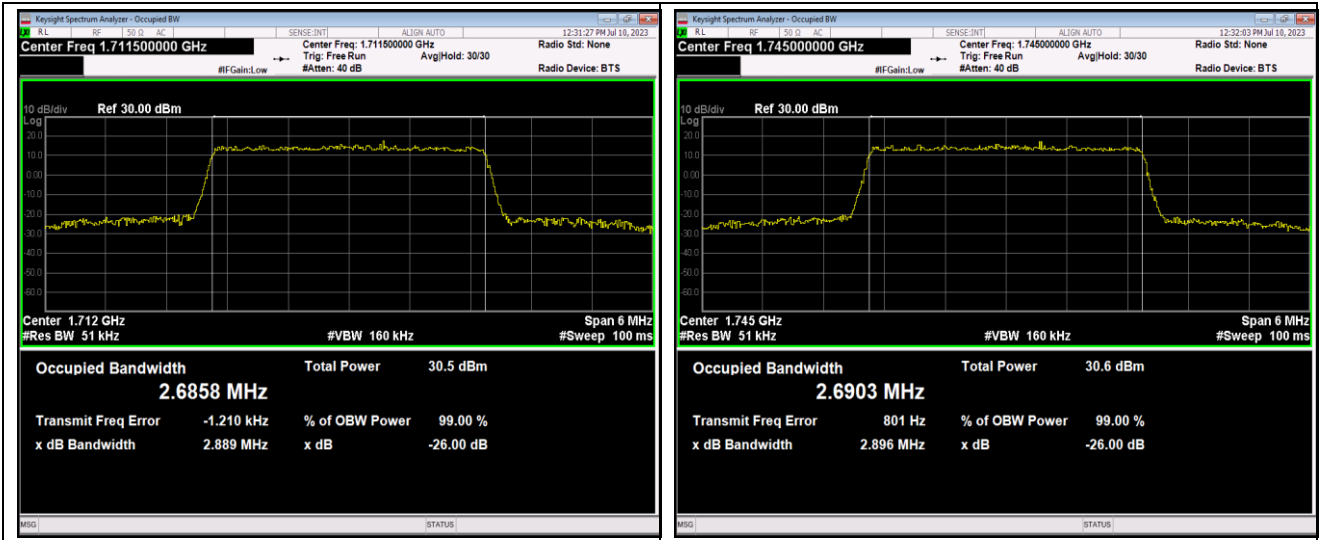

Band66-3MHz-QPSK-131987-15RB#0

Band66-3MHz-QPSK-132322-15RB#0

Band66-3MHz-QPSK-132657-15RB#0

Band66-3MHz-16QAM-131987-15RB#0