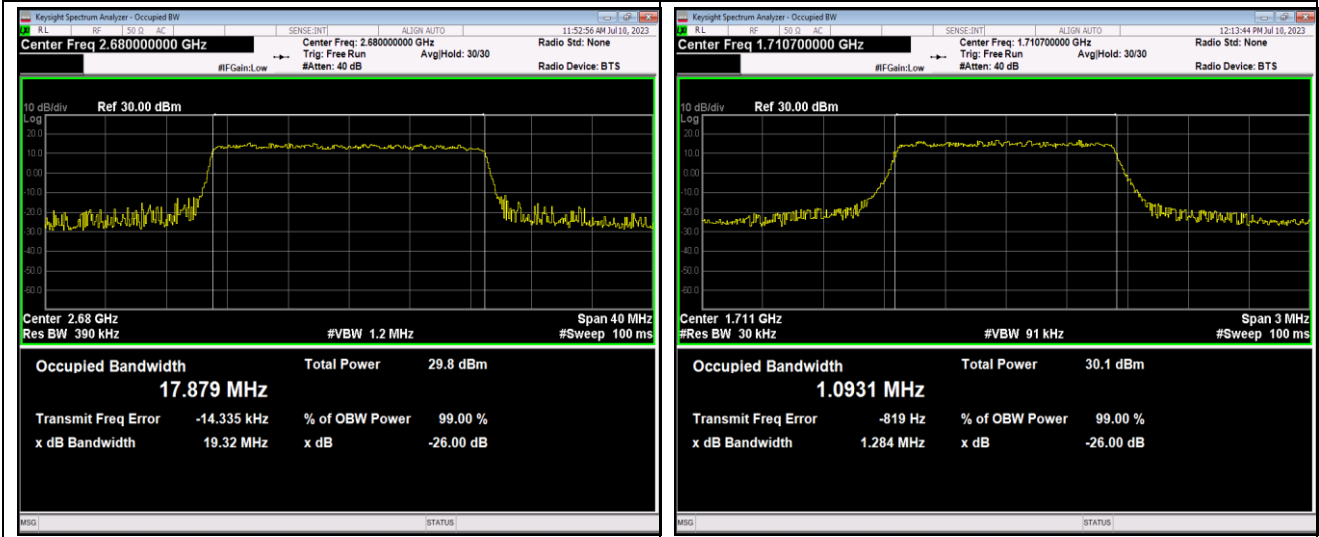

Band41-15MHz-64QAM-39725-75RB#0

Band41-15MHz-64QAM-40620-75RB#0

Band41-15MHz-64QAM-41515-75RB#0

Band41-20MHz-QPSK-39750-100RB#0

Band41-20MHz-QPSK-40620-100RB#0

Band41-20MHz-64QAM-41490-100RB#0

Band66-1.4MHz-QPSK-131979-6RB#0