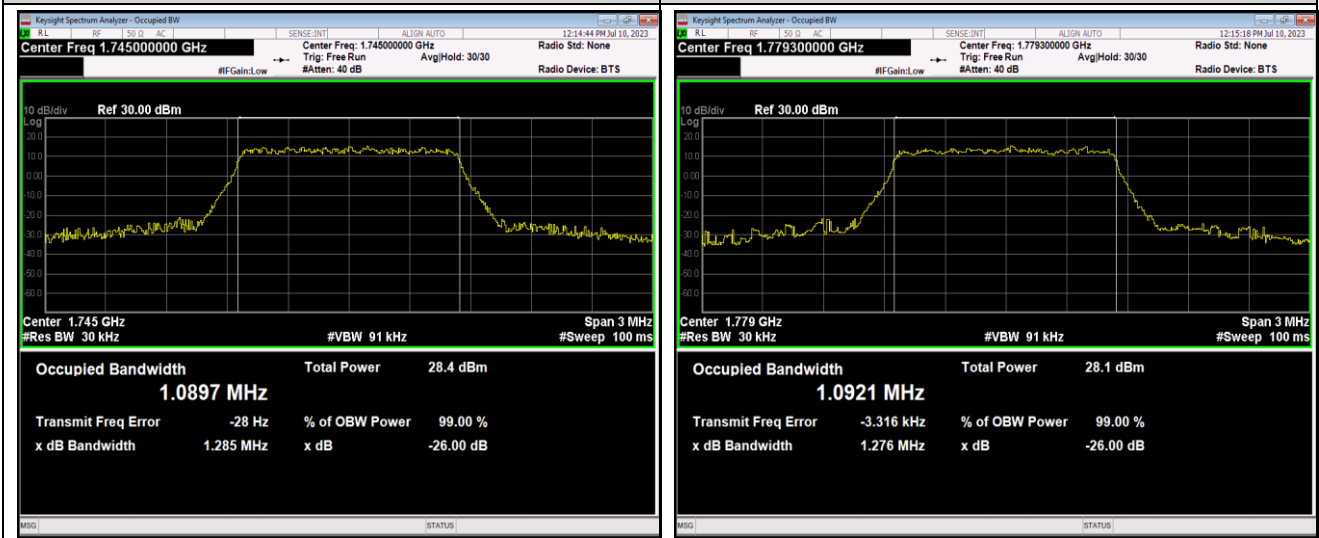

Band66-1.4MHz-64QAM-132322-6RB#0

Band66-1.4MHz-64QAM-132665-6RB#0

Band66-3MHz-QPSK-131987-15RB#0

Band66-3MHz-QPSK-132322-15RB#0