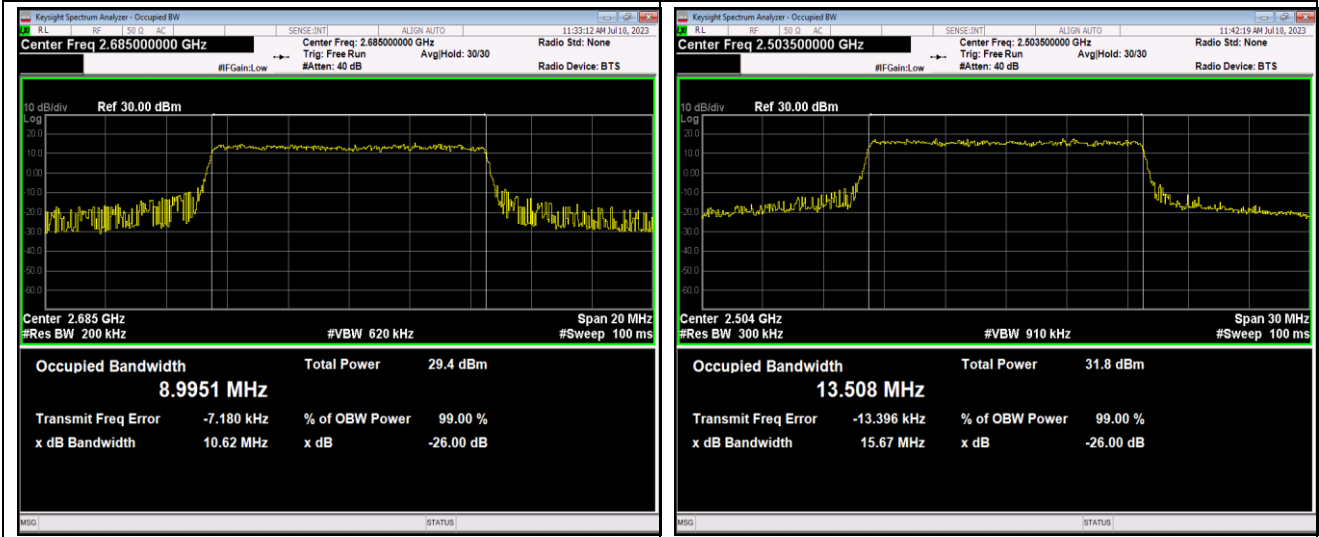

Band41-10MHz-64QAM-41540-50RB#0

Band41-15MHz-QPSK-39725-75RB#0

Band41-15MHz-QPSK-40620-75RB#0

Band41-15MHz-QPSK-41515-75RB#0

Band41-15MHz-16QAM-39725-75RB#0

Band41-15MHz-16QAM-40620-75RB#0

Band41-15MHz-16QAM-41515-75RB#0