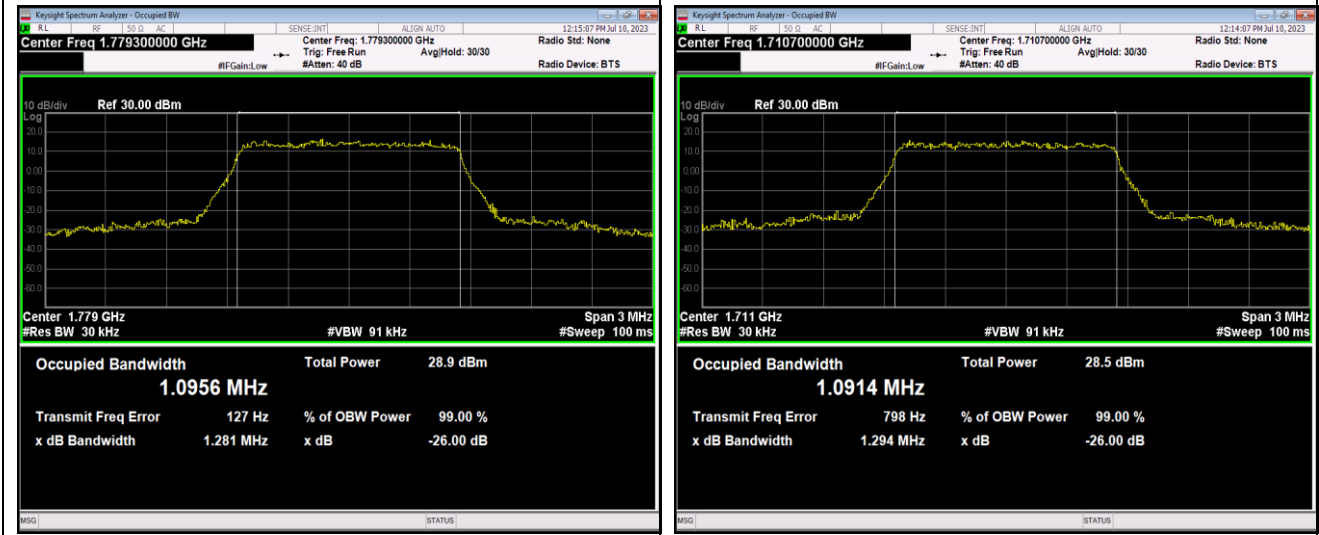

Band66-1.4MHz-QPSK-132322-6RB#0

Band66-1.4MHz-QPSK-132665-6RB#0

Band66-1.4MHz-16QAM-131979-6RB#0

Band66-1.4MHz-16QAM-132322-6RB#0

Band66-1.4MHz-16QAM-132665-6RB#0

Band66-1.4MHz-64QAM-131979-6RB#0

Band66-1.4MHz-64QAM-132322-6RB#0