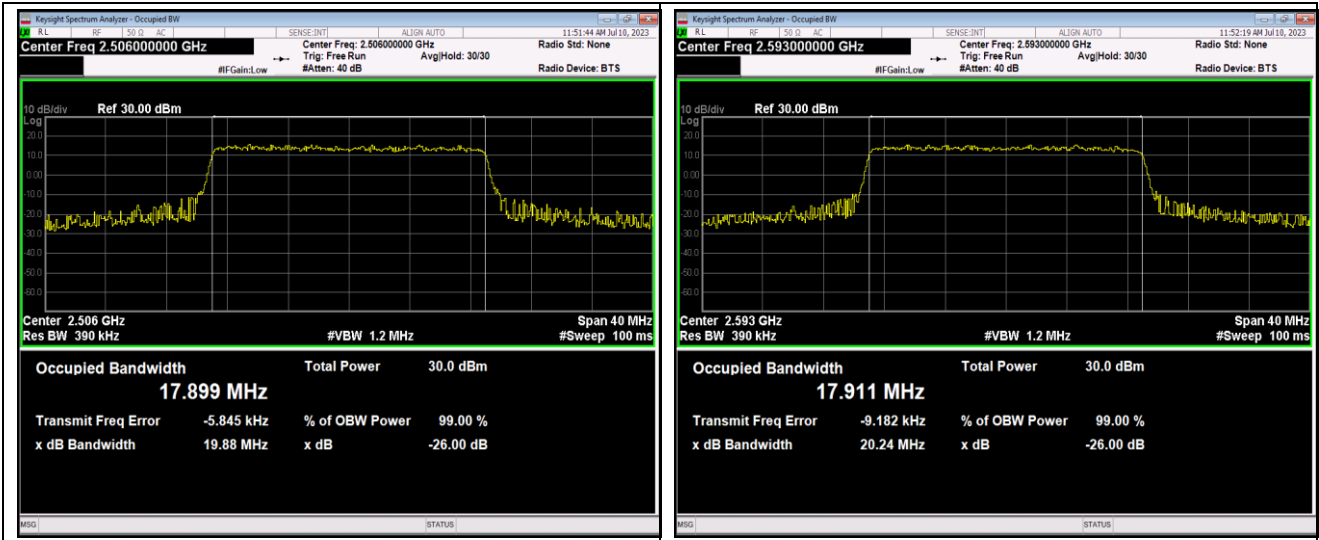

Band41-15MHz-64QAM-39725-75RB#0

Band41-15MHz-64QAM-40620-75RB#0

Band41-15MHz-64QAM-41515-75RB#0

Band41-20MHz-QPSK-39750-100RB#0

Band41-20MHz-QPSK-40620-100RB#0

Band41-20MHz-64QAM-41490-100RB#0

Band66-1.4MHz-QPSK-131979-6RB#0