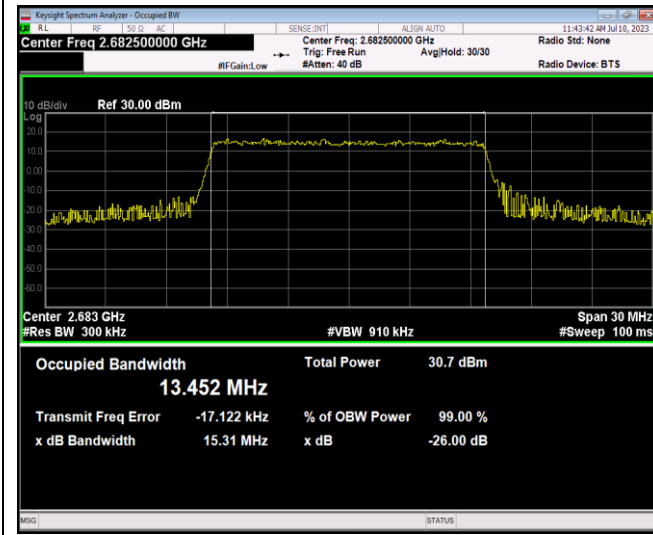

Band41-15MHz-16QAM-41515-75RB#0

Band41-15MHz-64QAM-40620-75RB#0