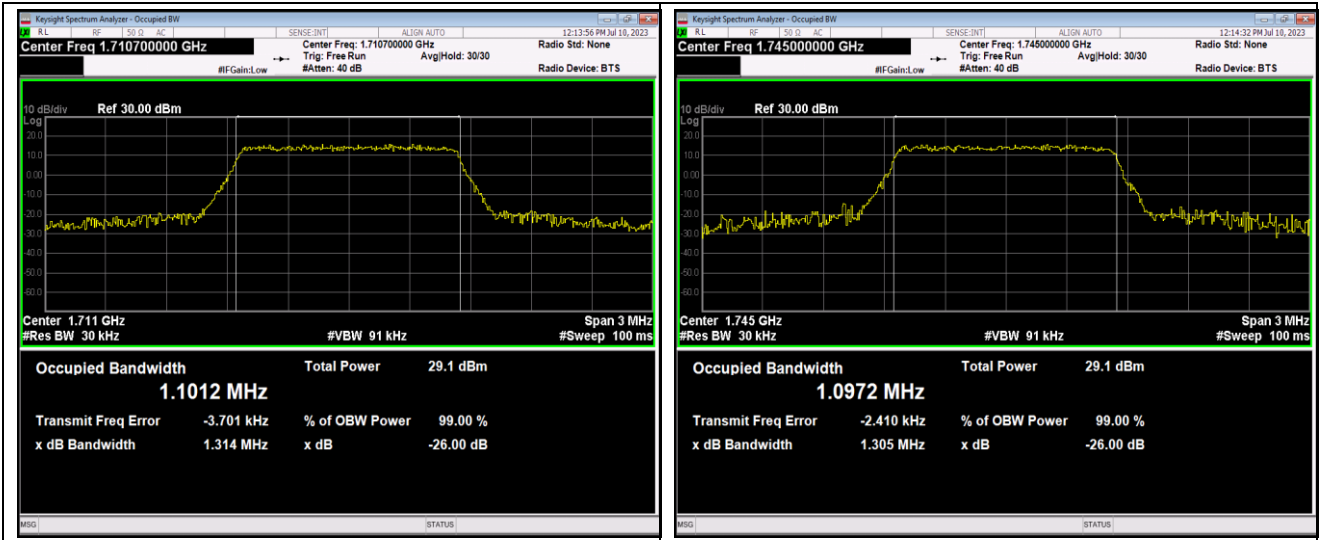

Band66-1.4MHz-16QAM-131979-6RB#0

Band66-1.4MHz-16QAM-132322-6RB#0

Band66-1.4MHz-16QAM-132665-6RB#0

Band66-1.4MHz-64QAM-131979-6RB#0