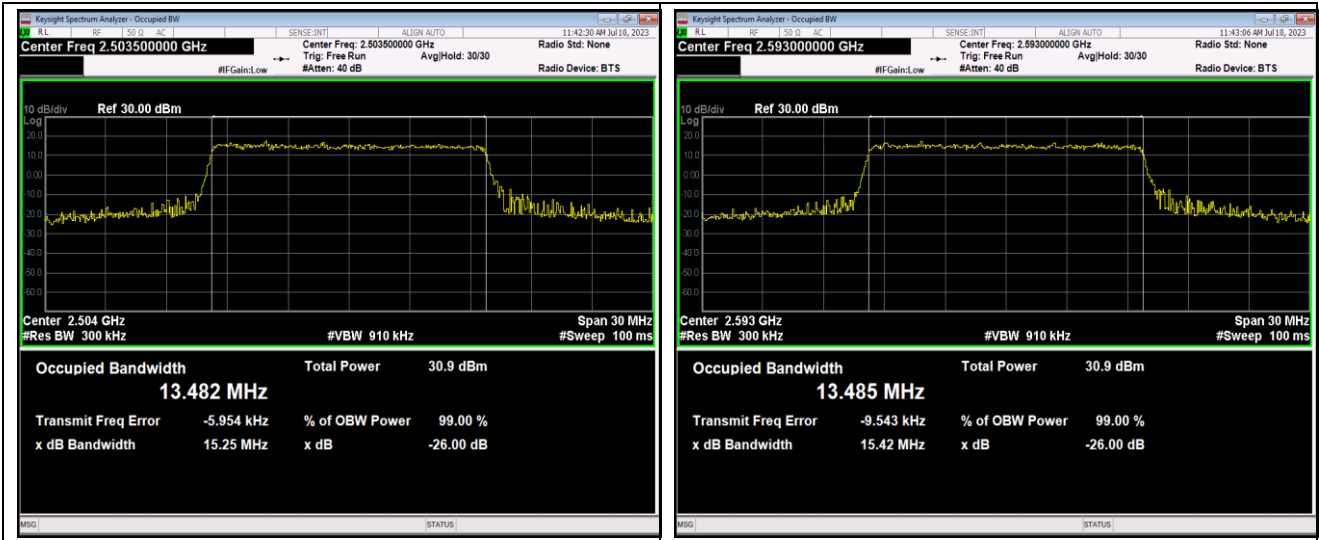

Band41-10MHz-64QAM-41540-50RB#0

Band41-15MHz-QPSK-39725-75RB#0

Band41-15MHz-QPSK-40620-75RB#0

Band41-15MHz-QPSK-41515-75RB#0

Band41-15MHz-16QAM-39725-75RB#0

Band41-15MHz-16QAM-40620-75RB#0

Band41-15MHz-16QAM-41515-75RB#0