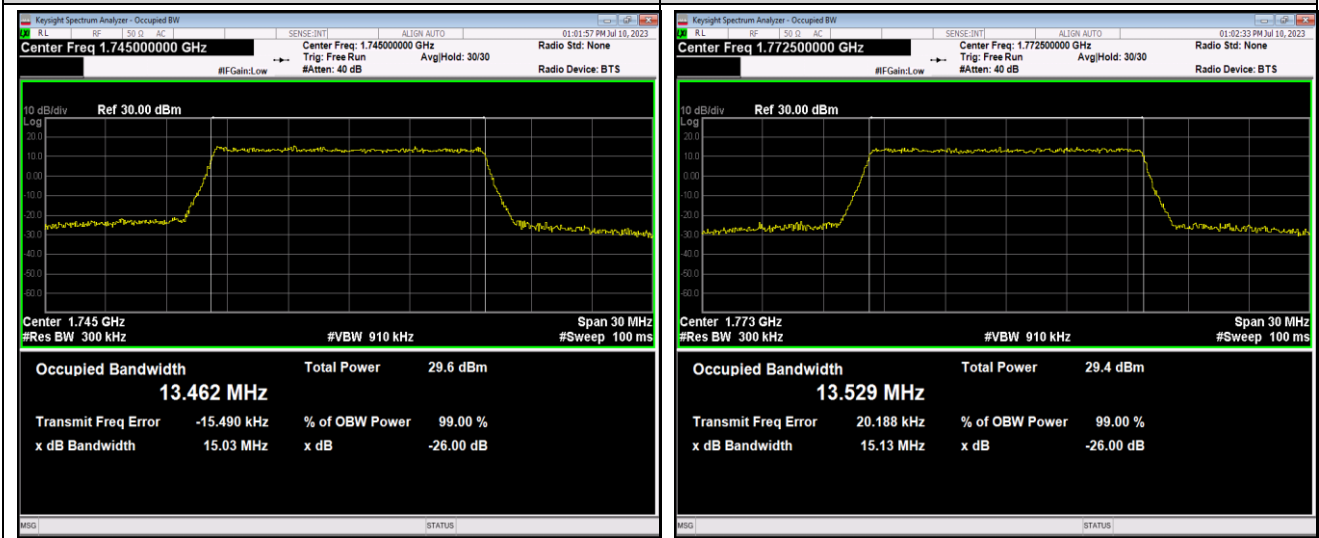

Band66-15MHz-64QAM-132322-75RB#0

Band66-15MHz-64QAM-132597-75RB#0

Band66-20MHz-QPSK-132072-100RB#0

Band66-20MHz-QPSK-132322-100RB#0