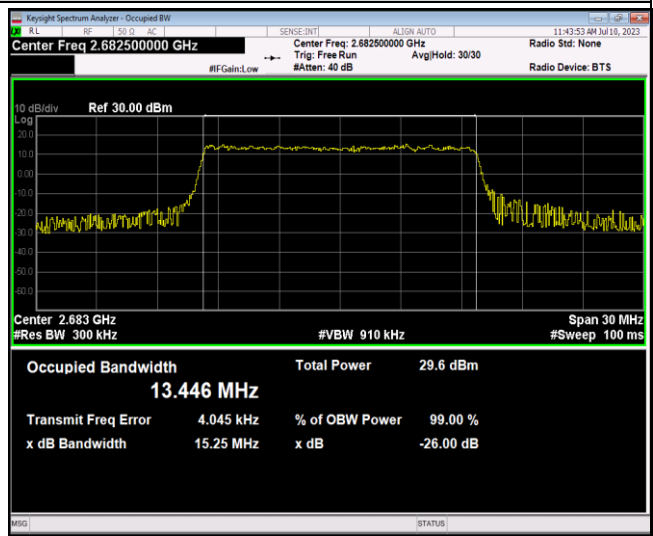

Band41-15MHz-64QAM-39725-75RB#0

Band41-15MHz-64QAM-40620-75RB#0

Band41-15MHz-64QAM-41515-75RB#0

Band41-20MHz-QPSK-39750-100RB#0

Band41-20MHz-QPSK-40620-100RB#0

Band41-20MHz-64QAM-41490-100RB#0

Band66-1.4MHz-QPSK-131979-6RB#0