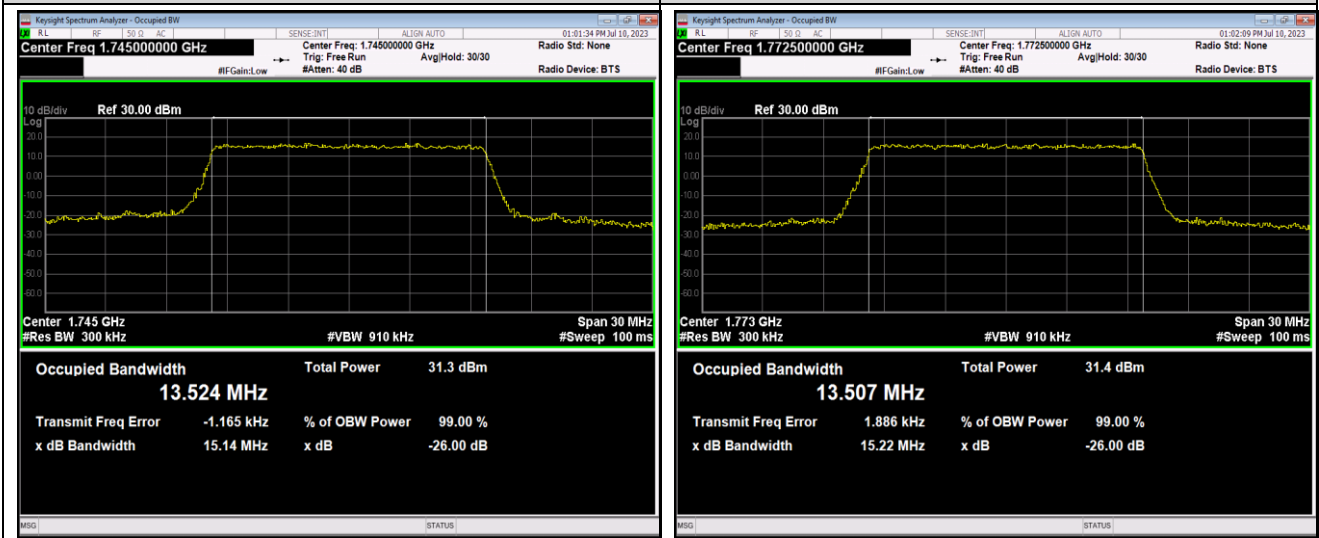

Band66-15MHz-QPSK-132322-75RB#0

Band66-15MHz-QPSK-132597-75RB#0

Band66-15MHz-16QAM-132047-75RB#0

Band66-15MHz-16QAM-132322-75RB#0