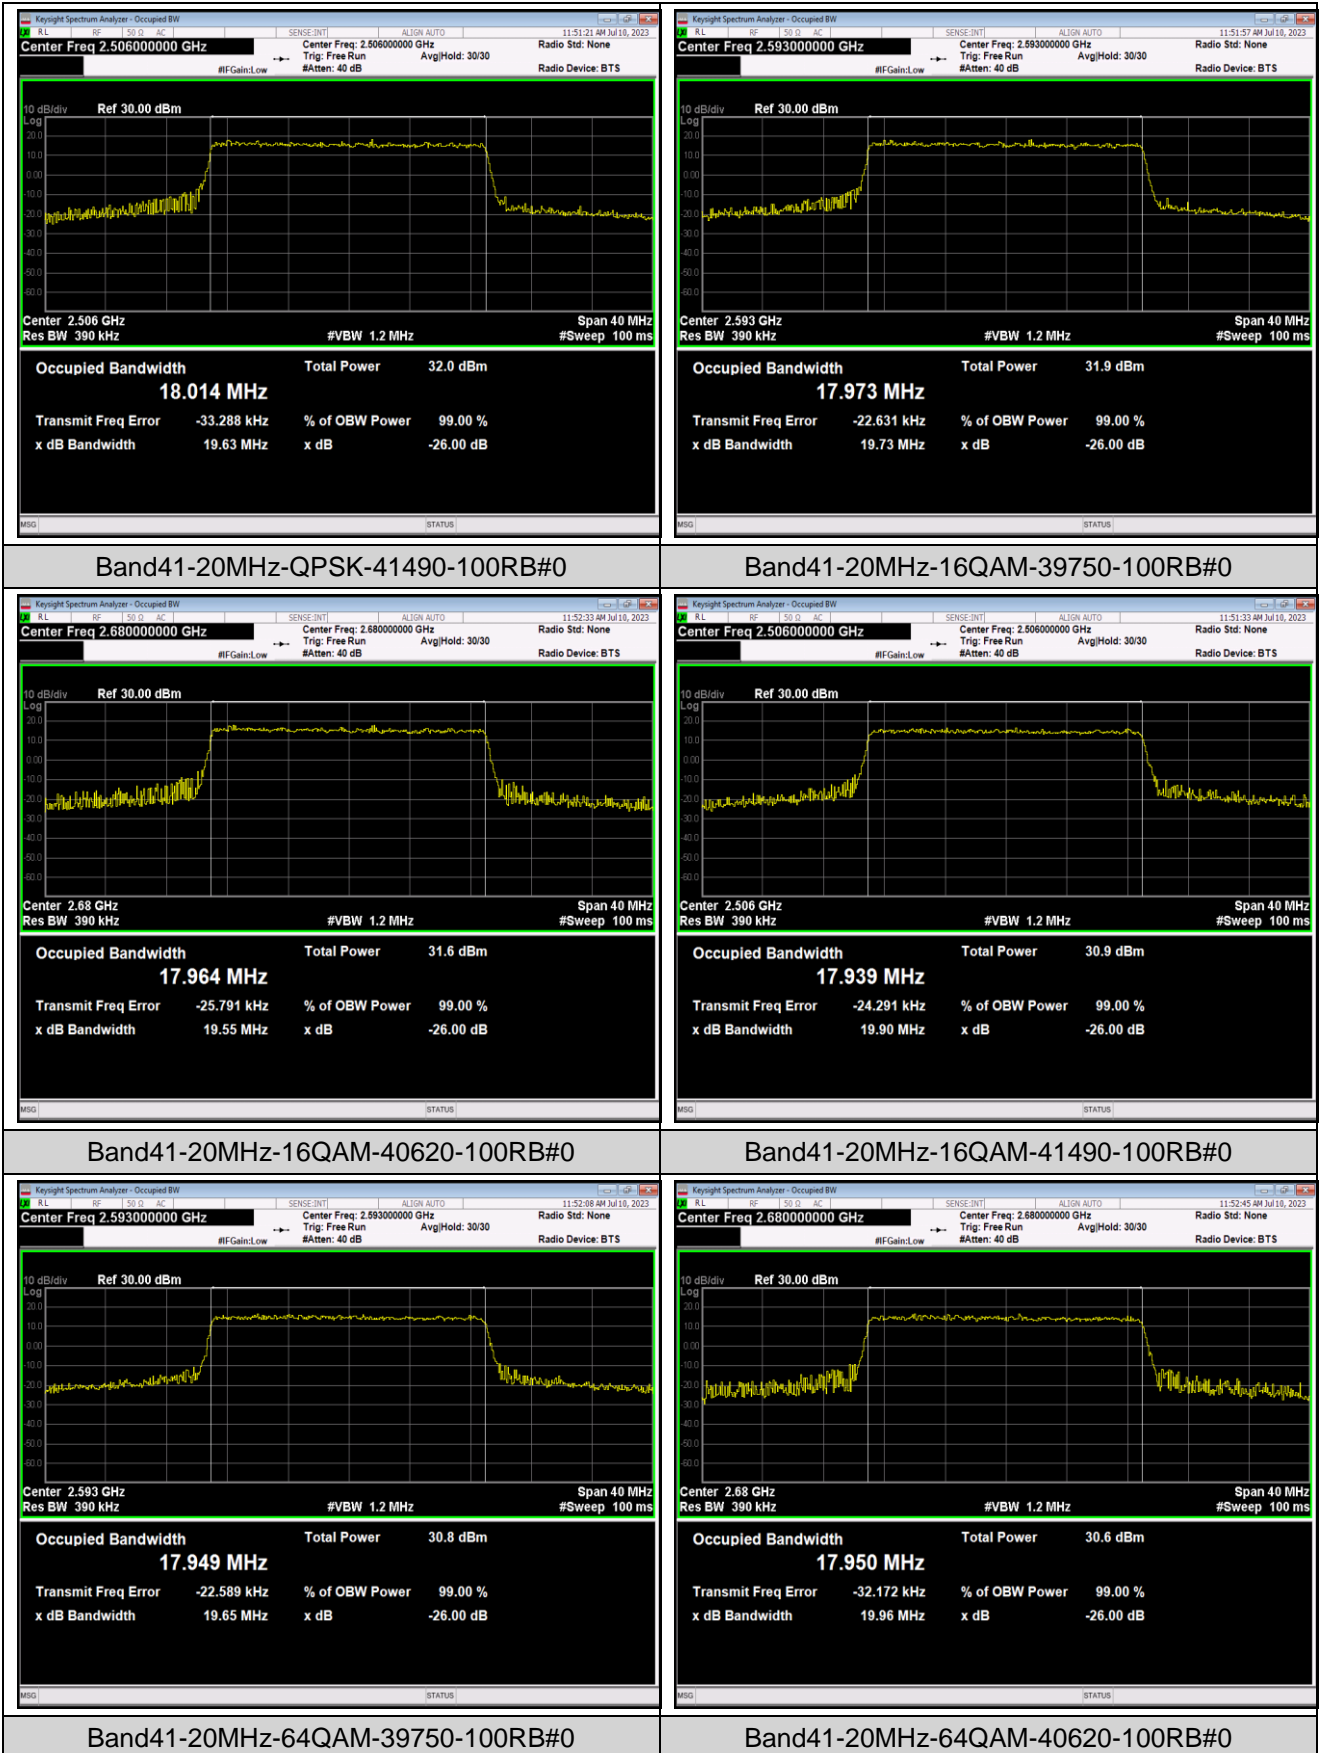

Band41-10MHz-64QAM-41540-50RB#0

Band41-15MHz-QPSK-39725-75RB#0

Band41-15MHz-QPSK-40620-75RB#0

Band41-15MHz-QPSK-41515-75RB#0

Band41-15MHz-16QAM-39725-75RB#0

Band41-15MHz-16QAM-40620-75RB#0

Band41-15MHz-16QAM-41515-75RB#0

Band41-15MHz-64QAM-39725-75RB#0

Band41-15MHz-64QAM-40620-75RB#0

Band41-15MHz-64QAM-41515-75RB#0

Band41-20MHz-QPSK-39750-100RB#0

Band41-20MHz-QPSK-40620-100RB#0

Band41-20MHz-64QAM-41490-100RB#0

Band66-1.4MHz-QPSK-131979-6RB#0