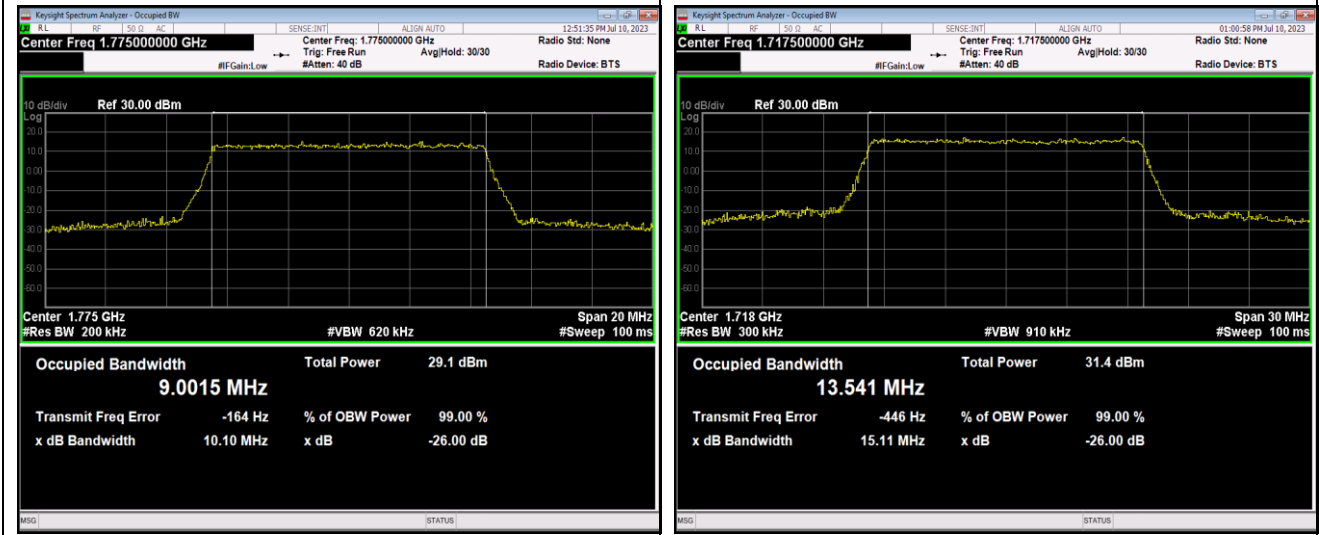

Band66-10MHz-64QAM-132622-50RB#0

Band66-15MHz-QPSK-132047-75RB#0

Band66-15MHz-QPSK-132322-75RB#0

Band66-15MHz-QPSK-132597-75RB#0