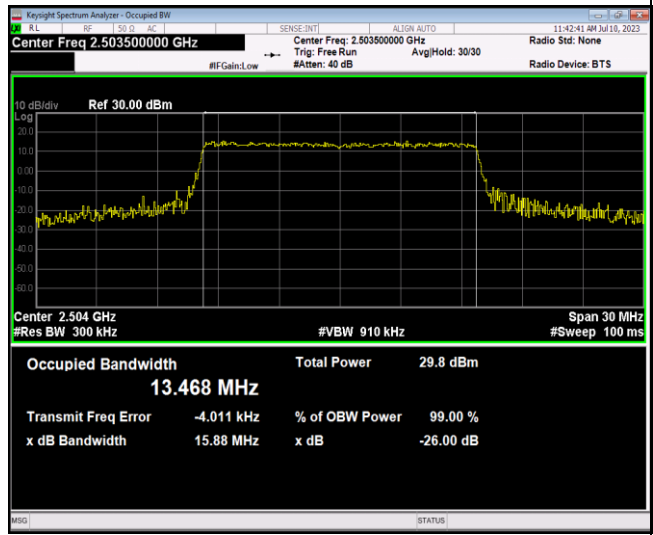

Band41-15MHz-64QAM-39725-75RB#0

Band41-15MHz-64QAM-41515-75RB#0