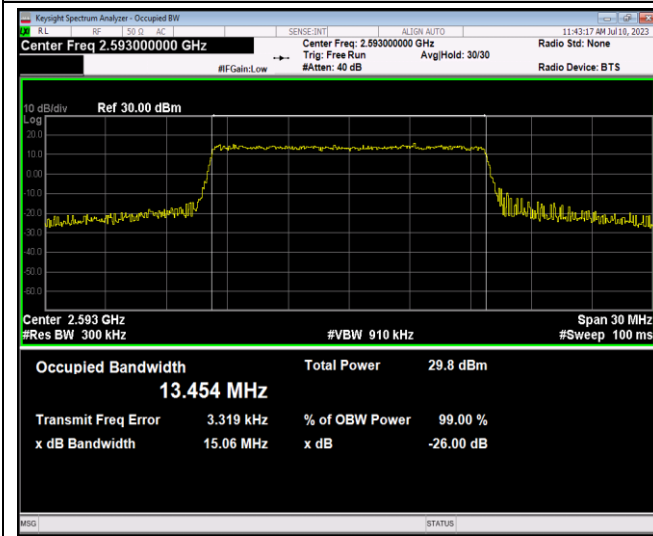

Band41-15MHz-64QAM-40620-75RB#0

Band41-20MHz-QPSK-39750-100RB#0