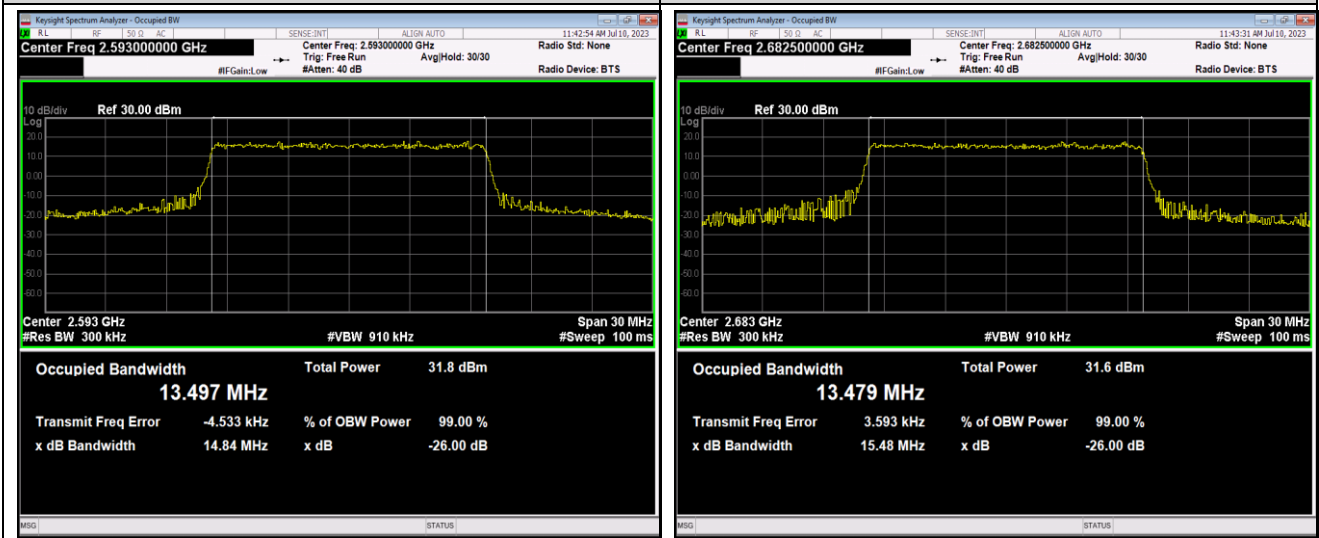

Band41-10MHz-64QAM-41540-50RB#0

Band41-15MHz-QPSK-39725-75RB#0

Band41-15MHz-QPSK-40620-75RB#0

Band41-15MHz-QPSK-41515-75RB#0

Band41-15MHz-16QAM-39725-75RB#0

Band41-15MHz-16QAM-40620-75RB#0

Band41-15MHz-16QAM-41515-75RB#0