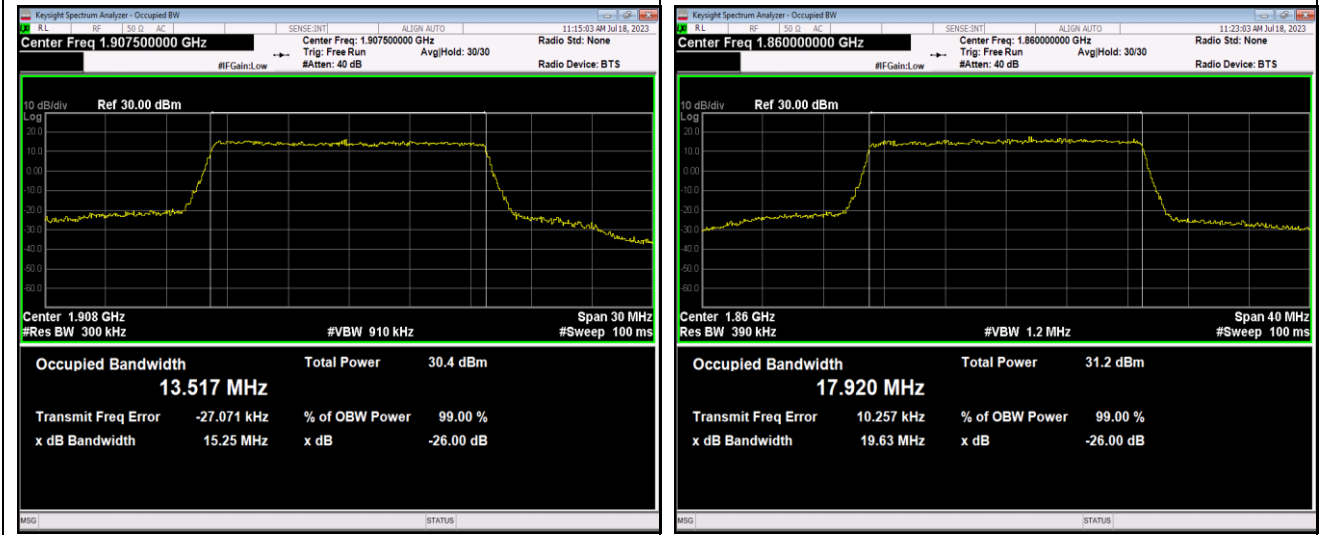

Band25-15MHz-16QAM-26115-75RB#0

Band25-15MHz-16QAM-26365-75RB#0

Band25-15MHz-16QAM-26615-75RB#0

Band25-15MHz-64QAM-26115-75RB#0

Band25-15MHz-64QAM-26365-75RB#0

Band25-15MHz-64QAM-26615-75RB#0

Band25-20MHz-QPSK-26140-100RB#0