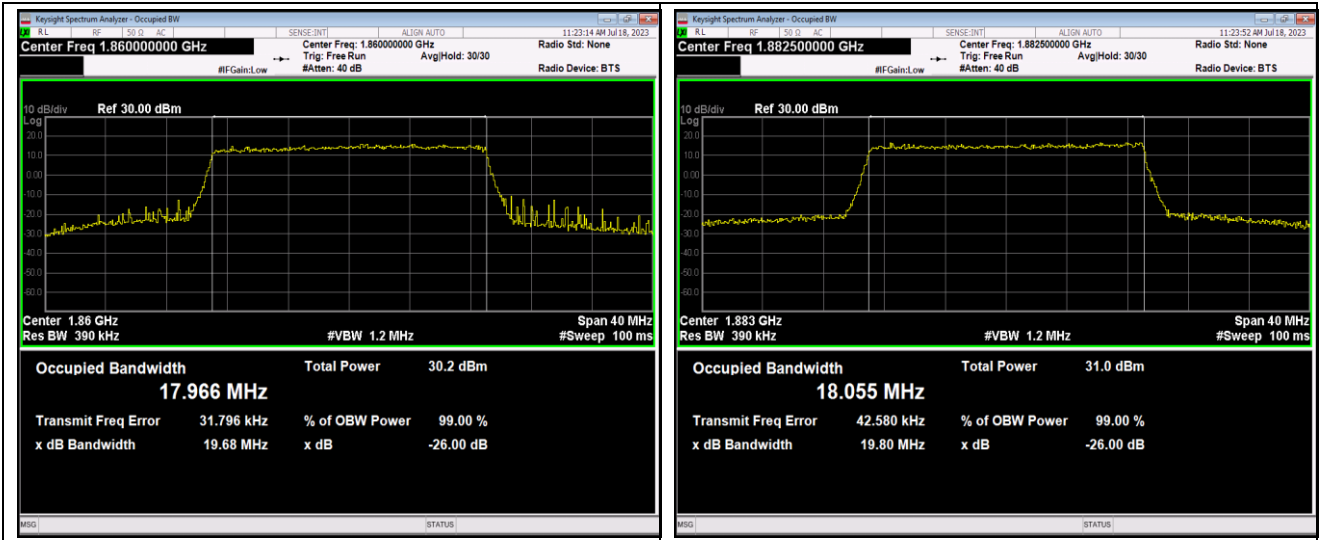

Band25-20MHz-16QAM-26140-100RB#0

Band25-20MHz-16QAM-26365-100RB#0

Band25-20MHz-16QAM-26590-100RB#0

Band25-20MHz-64QAM-26140-100RB#0