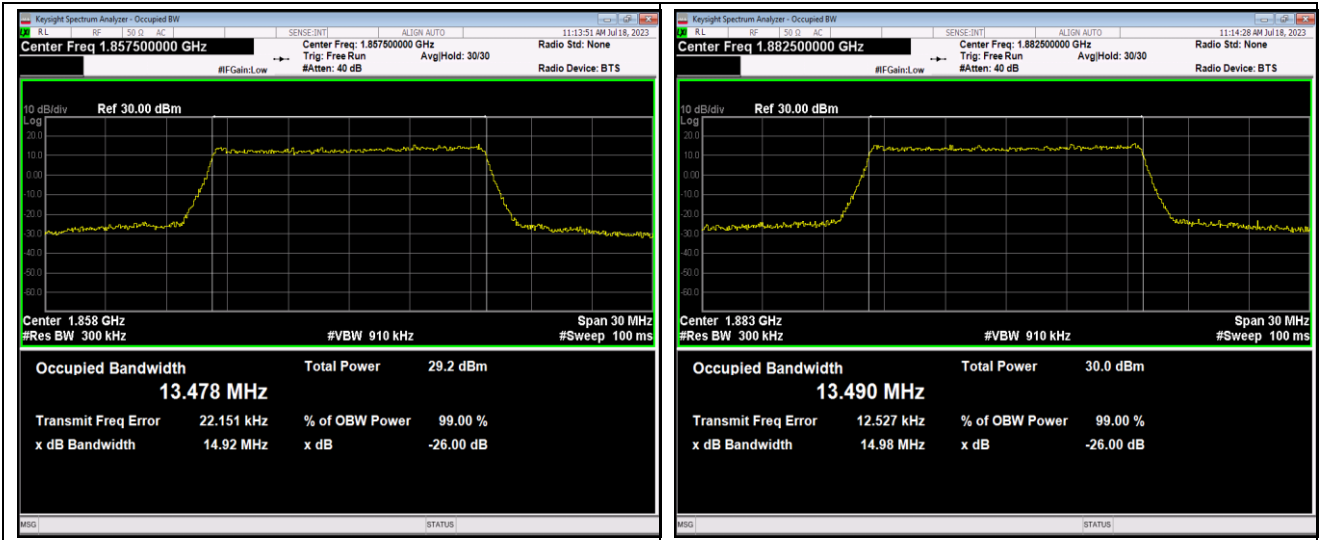

Band25-15MHz-16QAM-26115-75RB#0

Band25-15MHz-16QAM-26365-75RB#0

Band25-15MHz-16QAM-26615-75RB#0

Band25-15MHz-64QAM-26115-75RB#0

Band25-15MHz-64QAM-26365-75RB#0

Band25-15MHz-64QAM-26615-75RB#0

Band25-20MHz-QPSK-26140-100RB#0