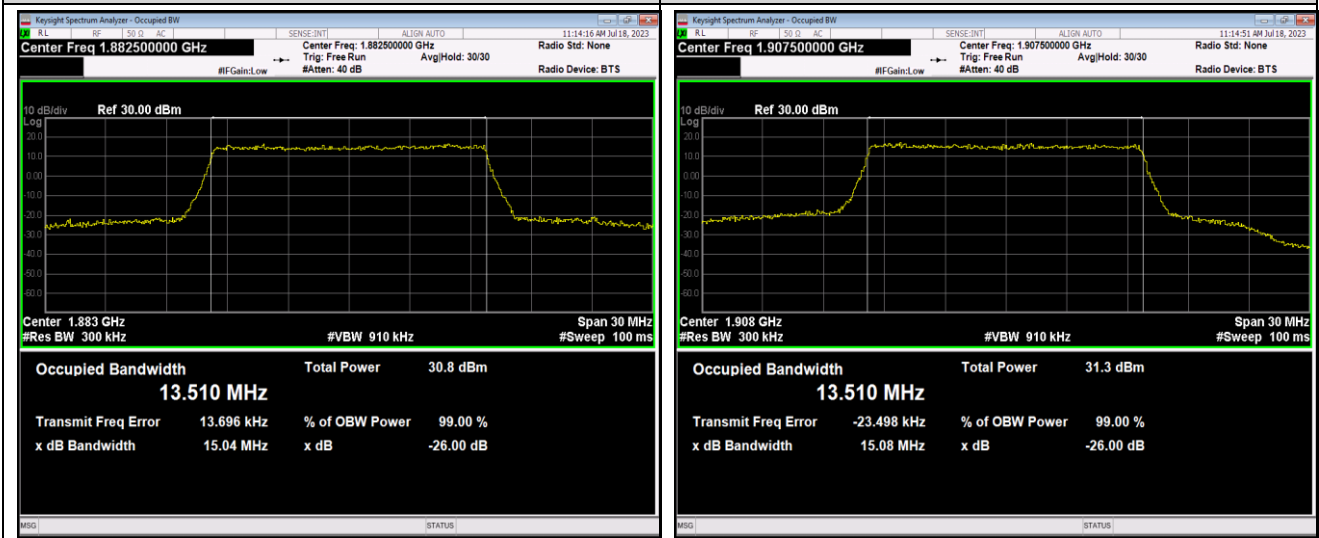

Band25-15MHz-16QAM-26365-75RB#0

Band25-15MHz-16QAM-26615-75RB#0

Band25-15MHz-64QAM-26115-75RB#0

Band25-15MHz-64QAM-26365-75RB#0