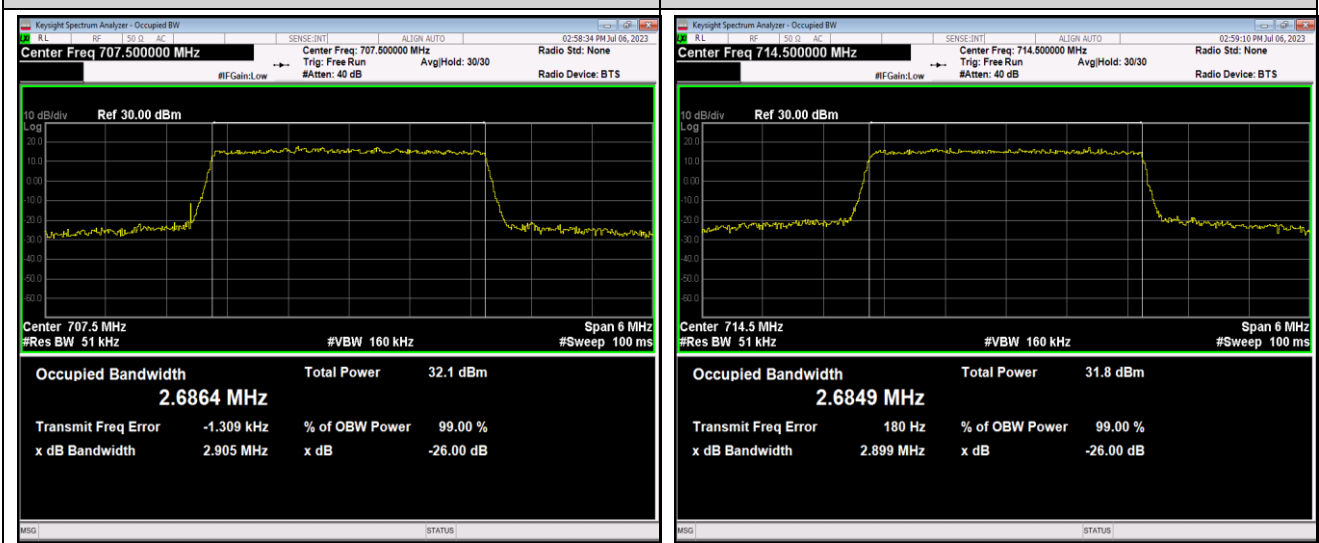

Band12-3MHz-QPSK-23095-15RB#0

Band12-3MHz-QPSK-23165-15RB#0

Band12-3MHz-16QAM-23025-15RB#0

Band12-3MHz-16QAM-23095-15RB#0