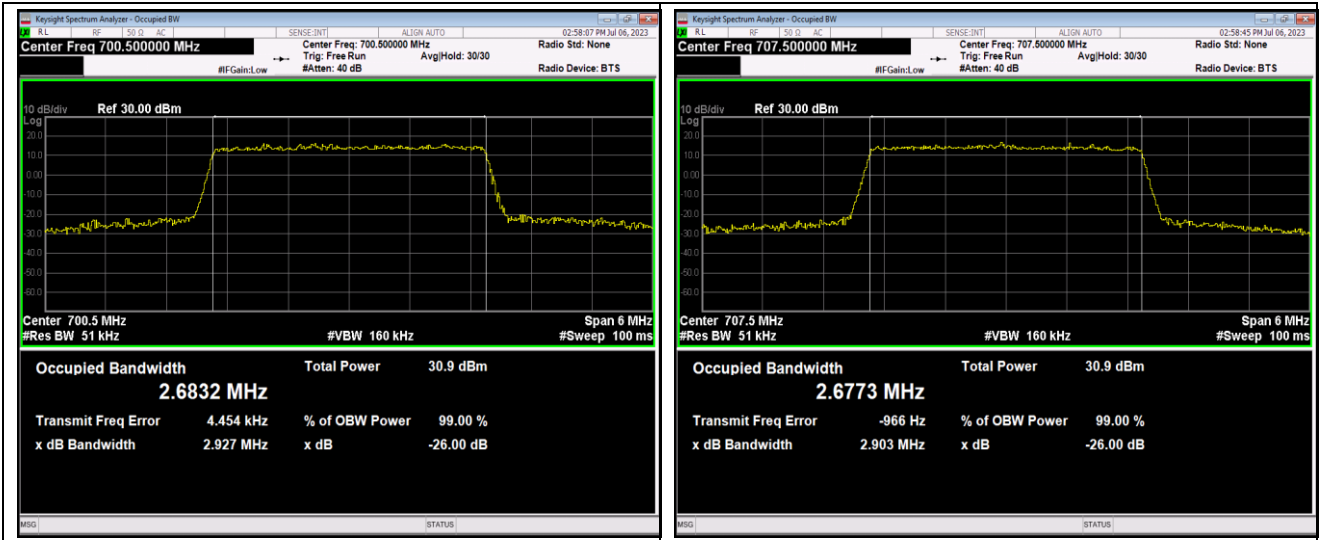

Band12-3MHz-16QAM-23025-15RB#0

Band12-3MHz-16QAM-23095-15RB#0

Band12-3MHz-16QAM-23165-15RB#0

Band12-3MHz-64QAM-23025-15RB#0