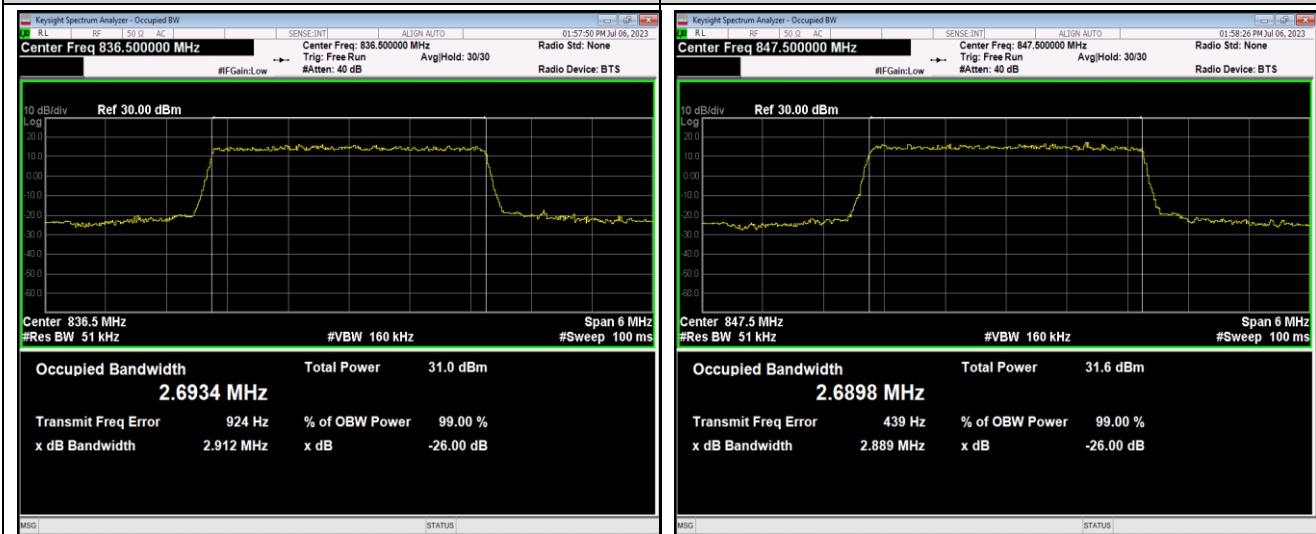

Band5-3MHz-QPSK-20525-15RB#0

Band5-3MHz-QPSK-20635-15RB#0

Band5-3MHz-16QAM-20415-15RB#0

Band5-3MHz-16QAM-20525-15RB#0