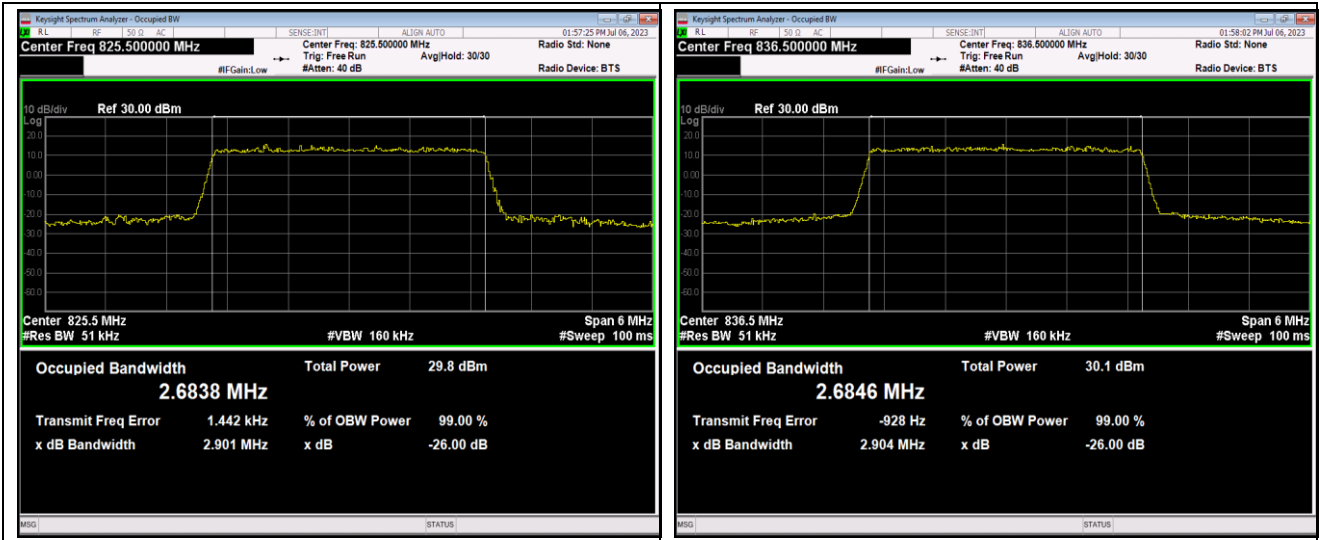

Band5-3MHz-16QAM-20415-15RB#0

Band5-3MHz-16QAM-20525-15RB#0

Band5-3MHz-16QAM-20635-15RB#0

Band5-3MHz-64QAM-20415-15RB#0