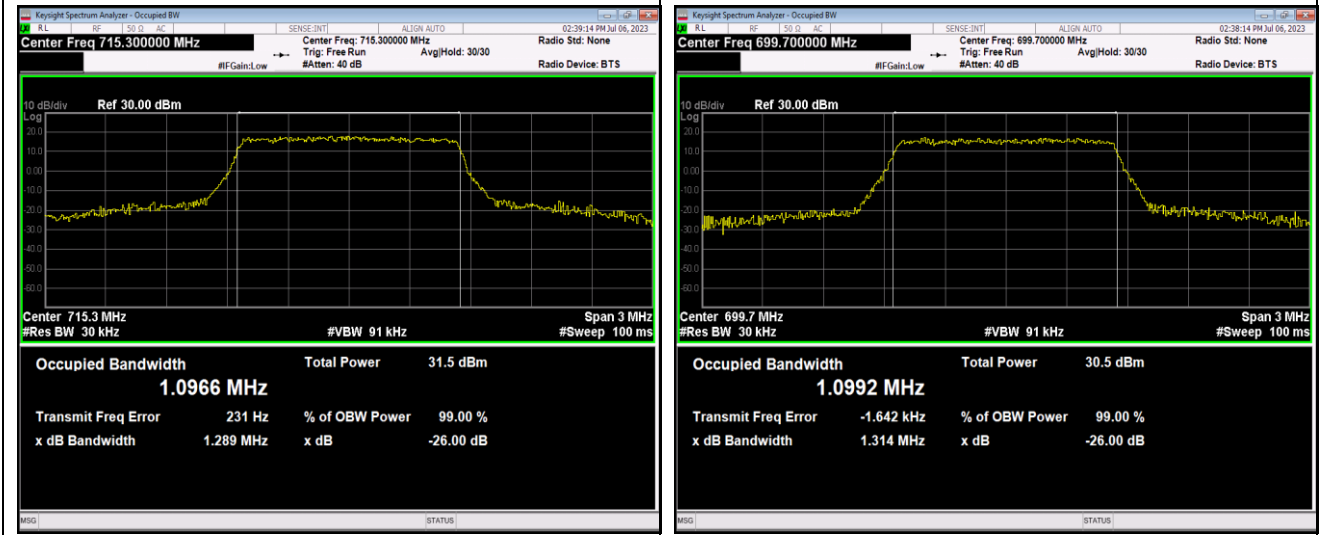

Band12-1.4MHz-QPSK-23173-6RB#0

Band12-1.4MHz-16QAM-23017-6RB#0

Band12-1.4MHz-16QAM-23095-6RB#0

Band12-1.4MHz-16QAM-23173-6RB#0