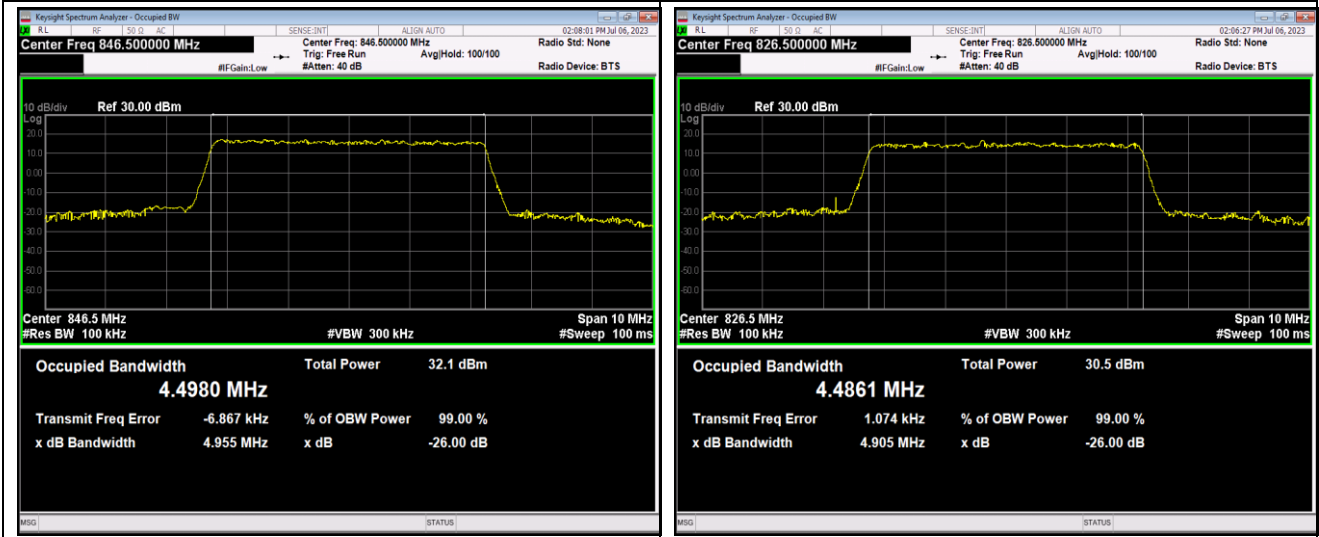

Band5-5MHz-QPSK-20625-25RB#0

Band5-5MHz-16QAM-20425-25RB#0

Band5-5MHz-16QAM-20525-25RB#0

Band5-5MHz-16QAM-20625-25RB#0