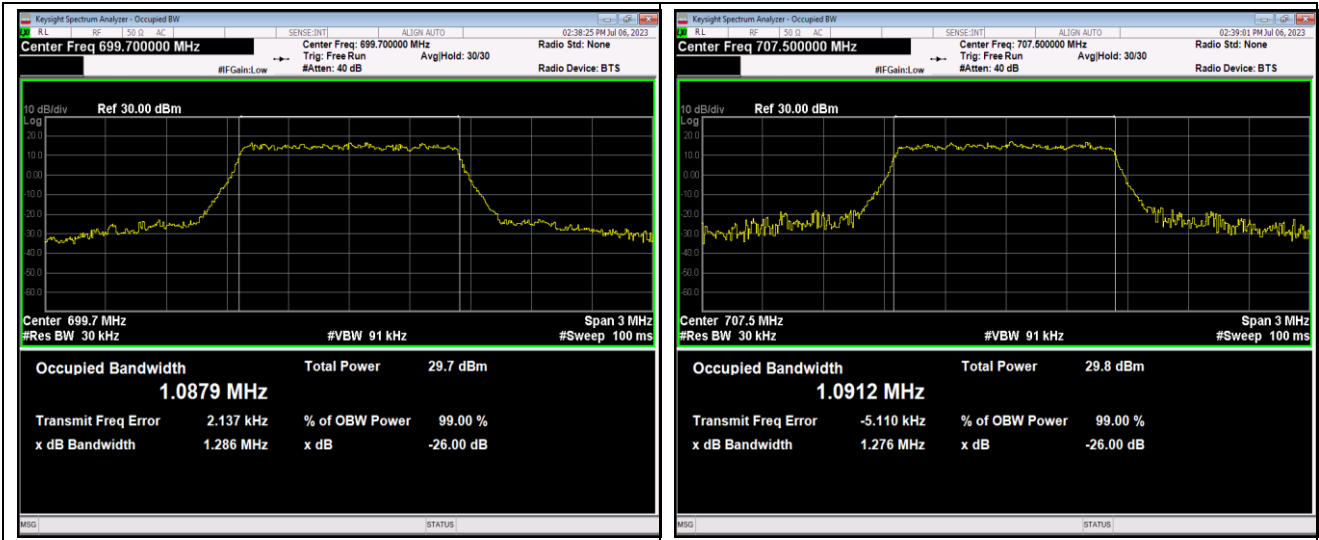

Band12-1.4MHz-16QAM-23017-6RB#0

Band12-1.4MHz-16QAM-23095-6RB#0

Band12-1.4MHz-16QAM-23173-6RB#0

Band12-1.4MHz-64QAM-23017-6RB#0

Band12-1.4MHz-64QAM-23095-6RB#0

Band12-1.4MHz-64QAM-23173-6RB#0

Band12-3MHz-QPSK-23025-15RB#0