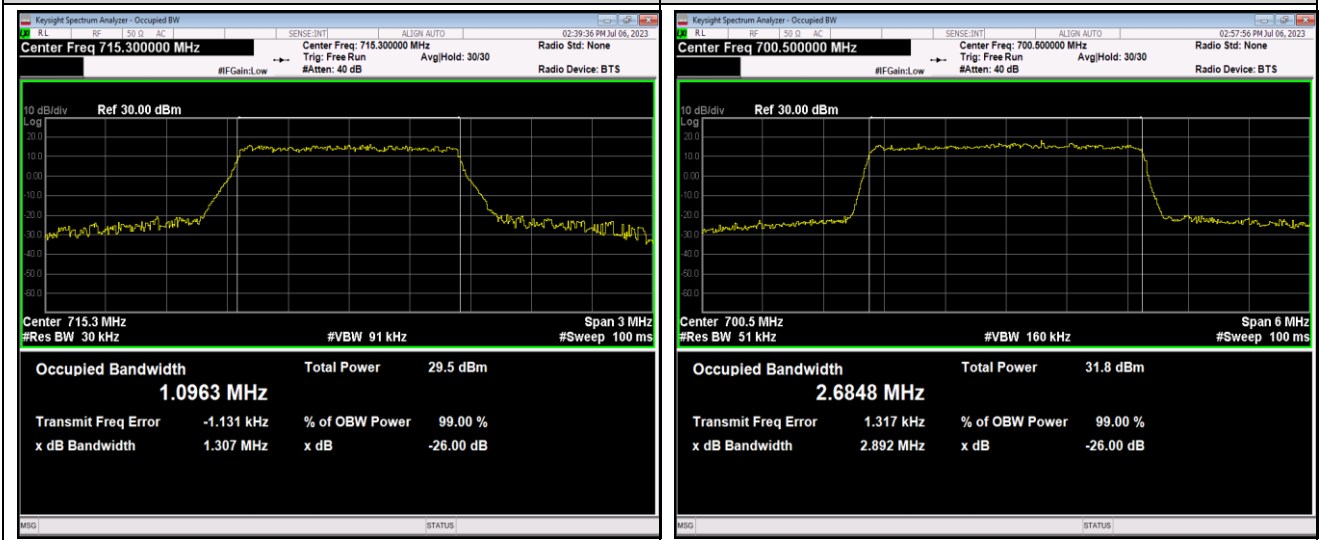

Band12-1.4MHz-16QAM-23017-6RB#0

Band12-1.4MHz-16QAM-23095-6RB#0

Band12-1.4MHz-16QAM-23173-6RB#0

Band12-1.4MHz-64QAM-23017-6RB#0

Band12-1.4MHz-64QAM-23095-6RB#0

Band12-1.4MHz-64QAM-23173-6RB#0

Band12-3MHz-QPSK-23025-15RB#0