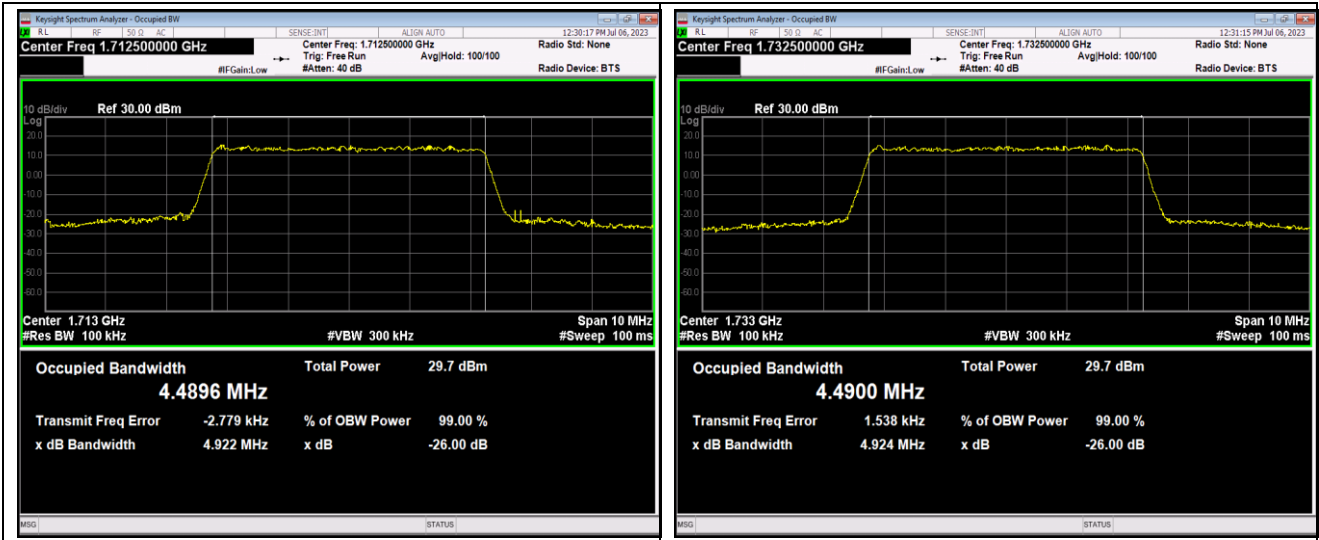

Band4-5MHz-64QAM-19975-25RB#0

Band4-5MHz-64QAM-20175-25RB#0

Band4-5MHz-64QAM-20375-25RB#0

Band4-10MHz-QPSK-20000-50RB#0