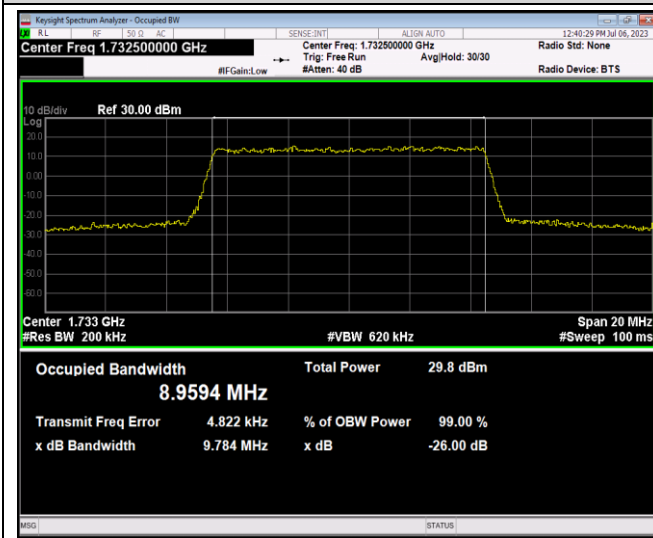

Band4-10MHz-64QAM-20175-50RB#0

Band4-15MHz-QPSK-20025-75RB#0