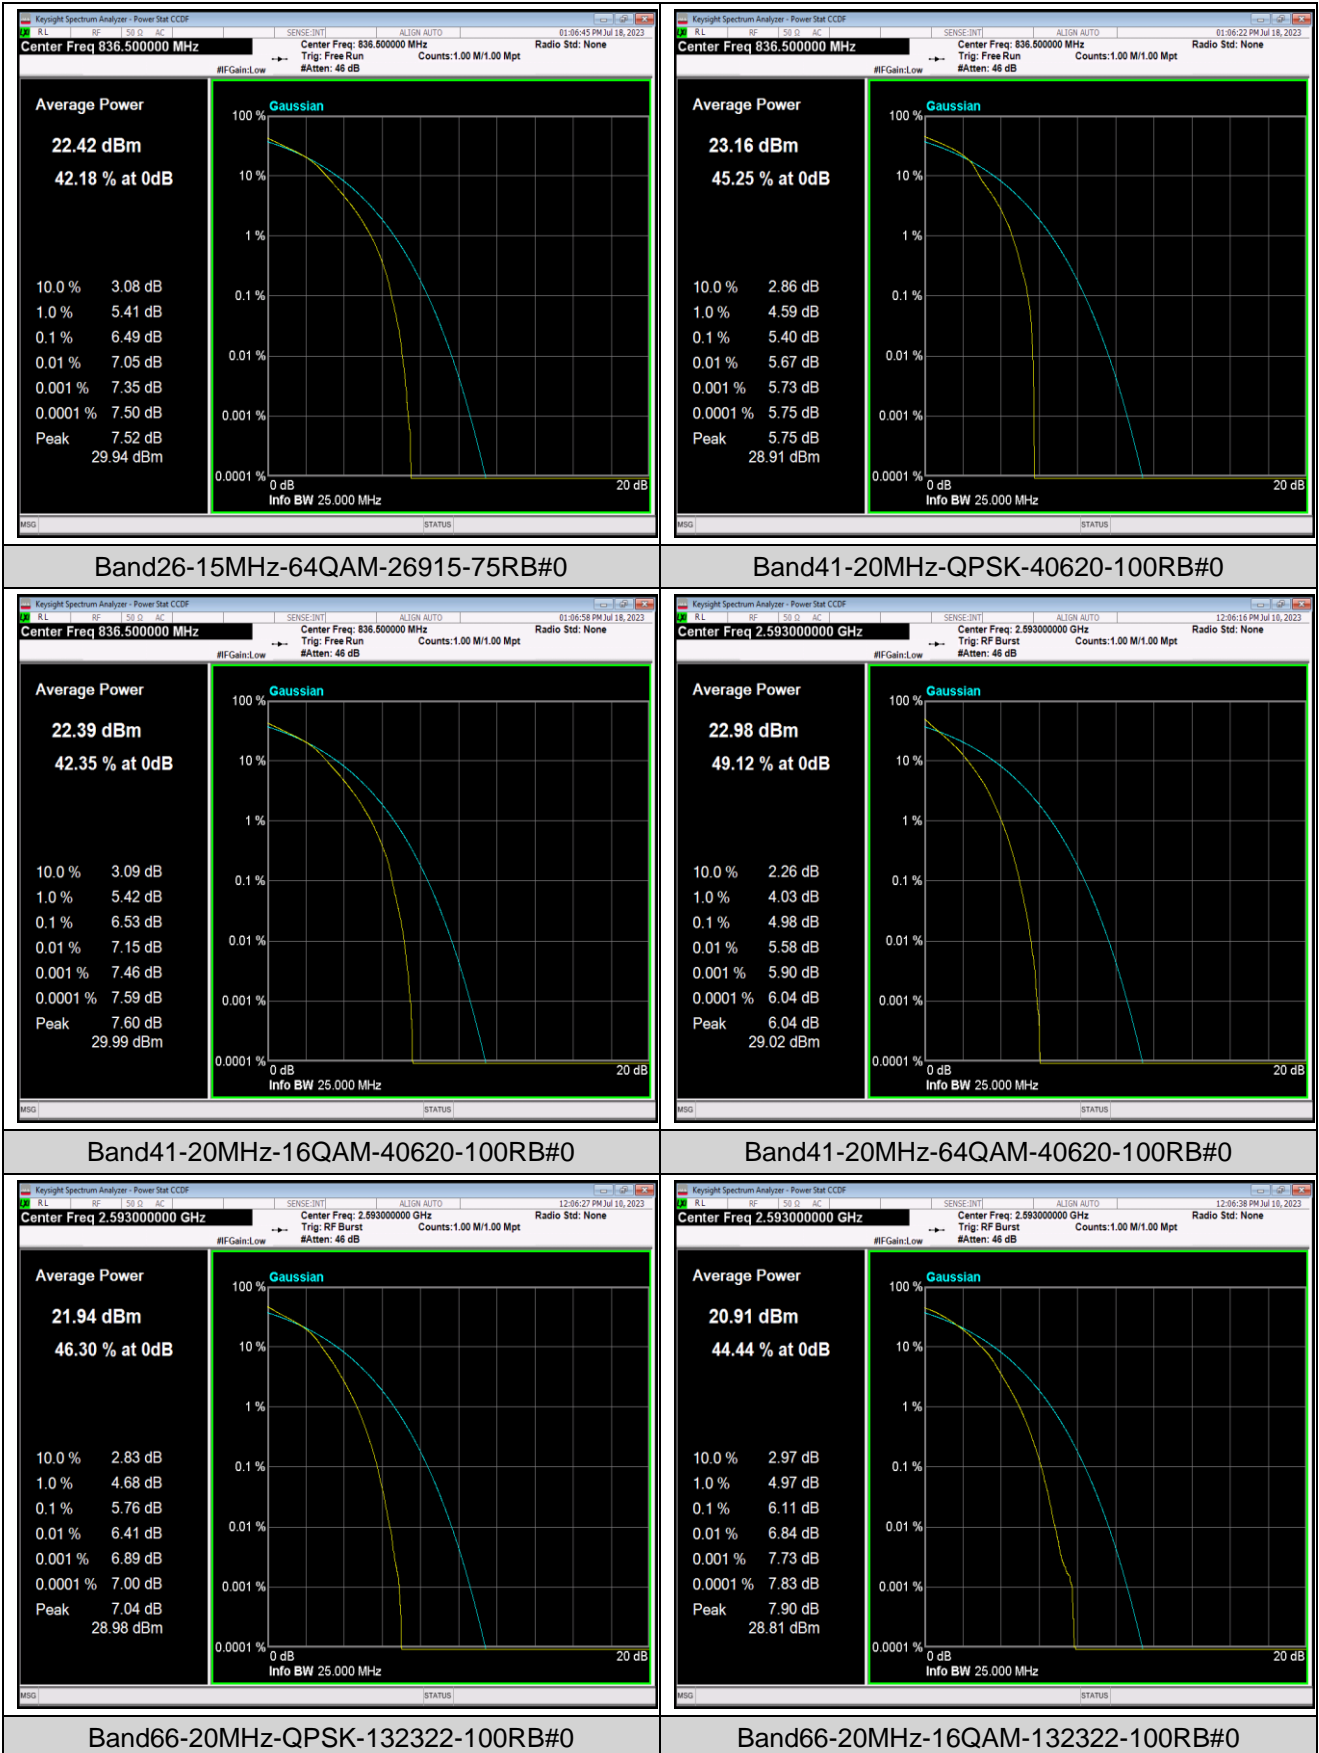

Test Graphs

Band26-10MHz-64QAM-26740-50RB#0

Band26-15MHz-QPSK-26915-1RB#0

Band26-15MHz-QPSK-26915-75RB#0

Band26-15MHz-16QAM-26915-1RB#0

Band26-15MHz-16QAM-26915-75RB#0

Band26-15MHz-64QAM-26915-1RB#0

Appendix C: 26dB Bandwidth and Occupied Bandwidth