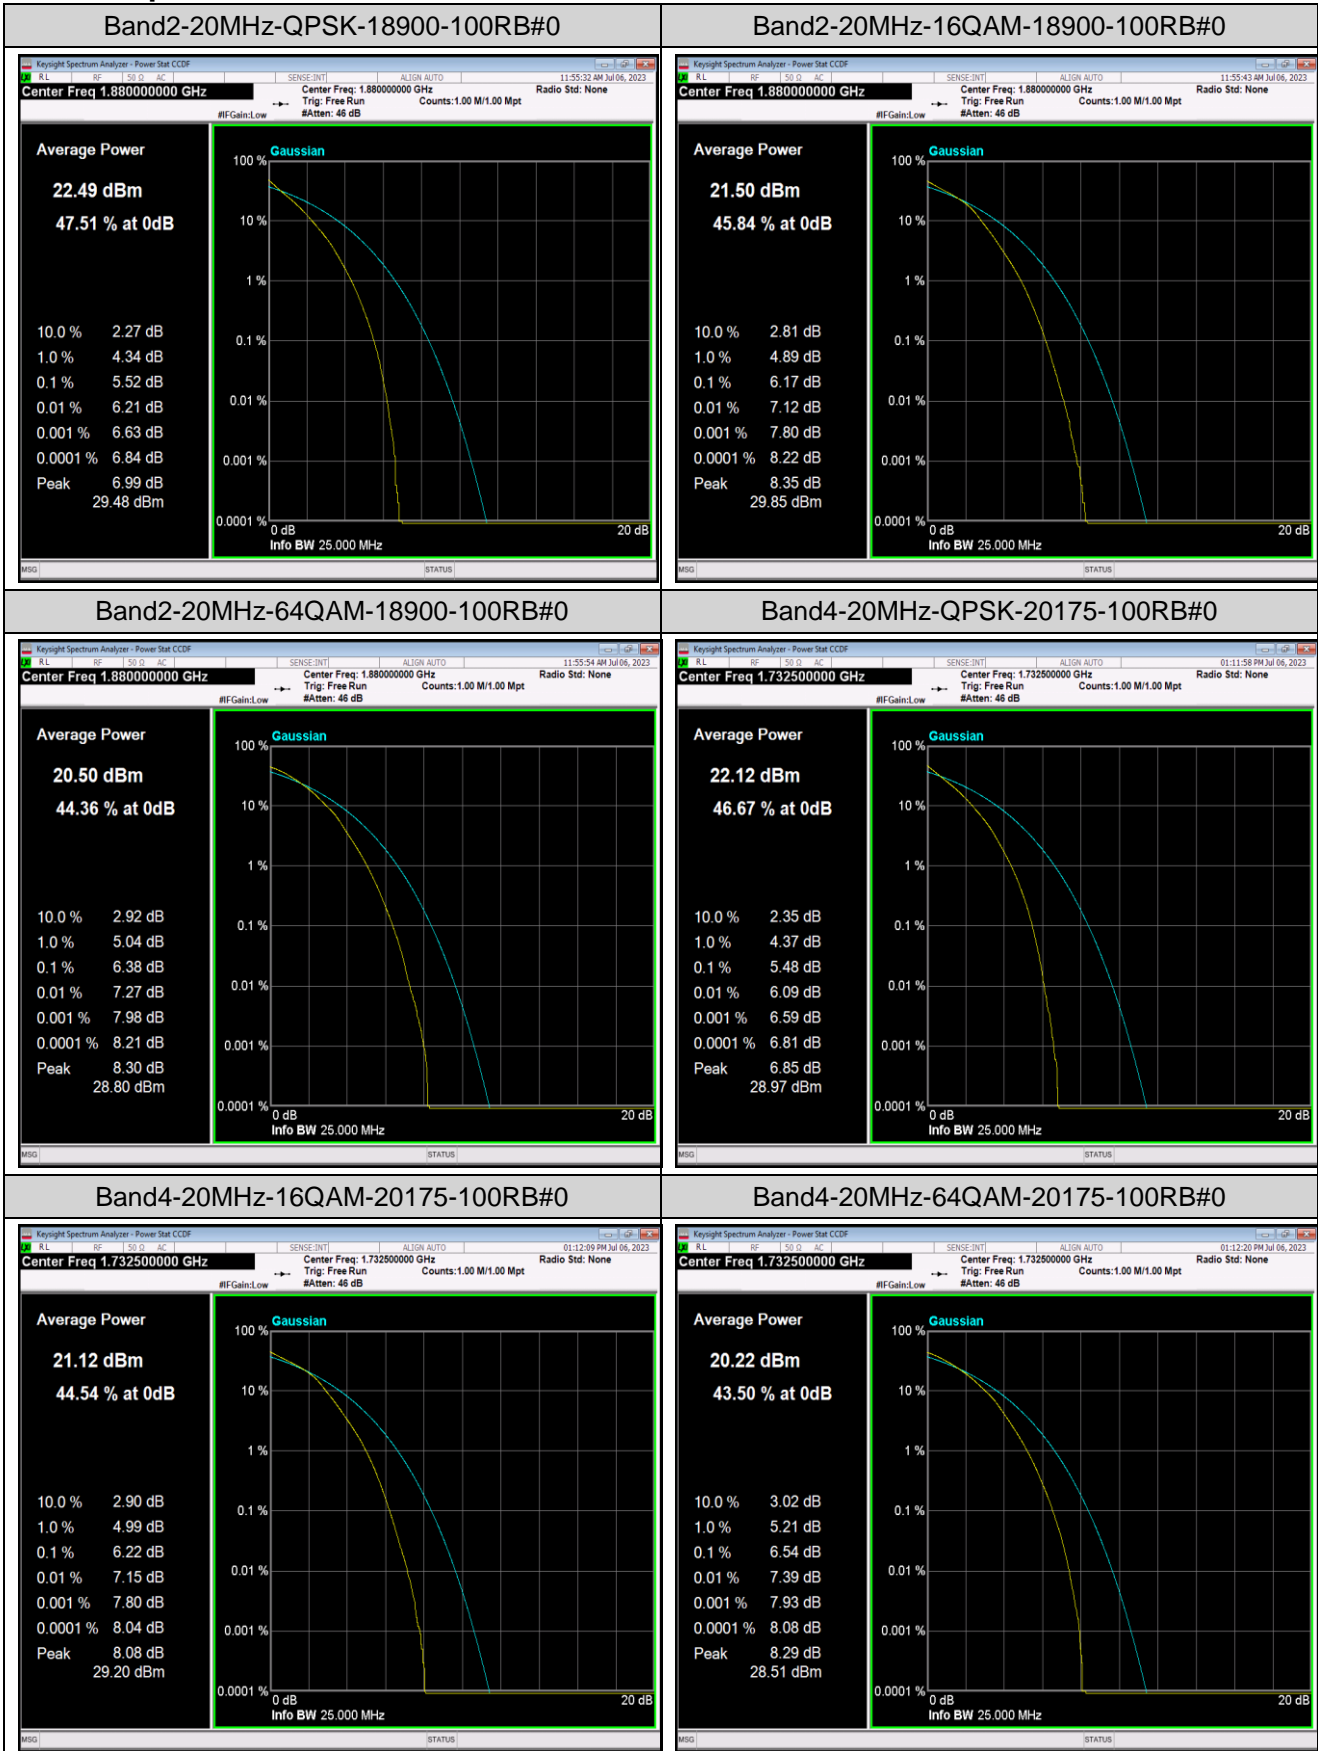

Test Graphs