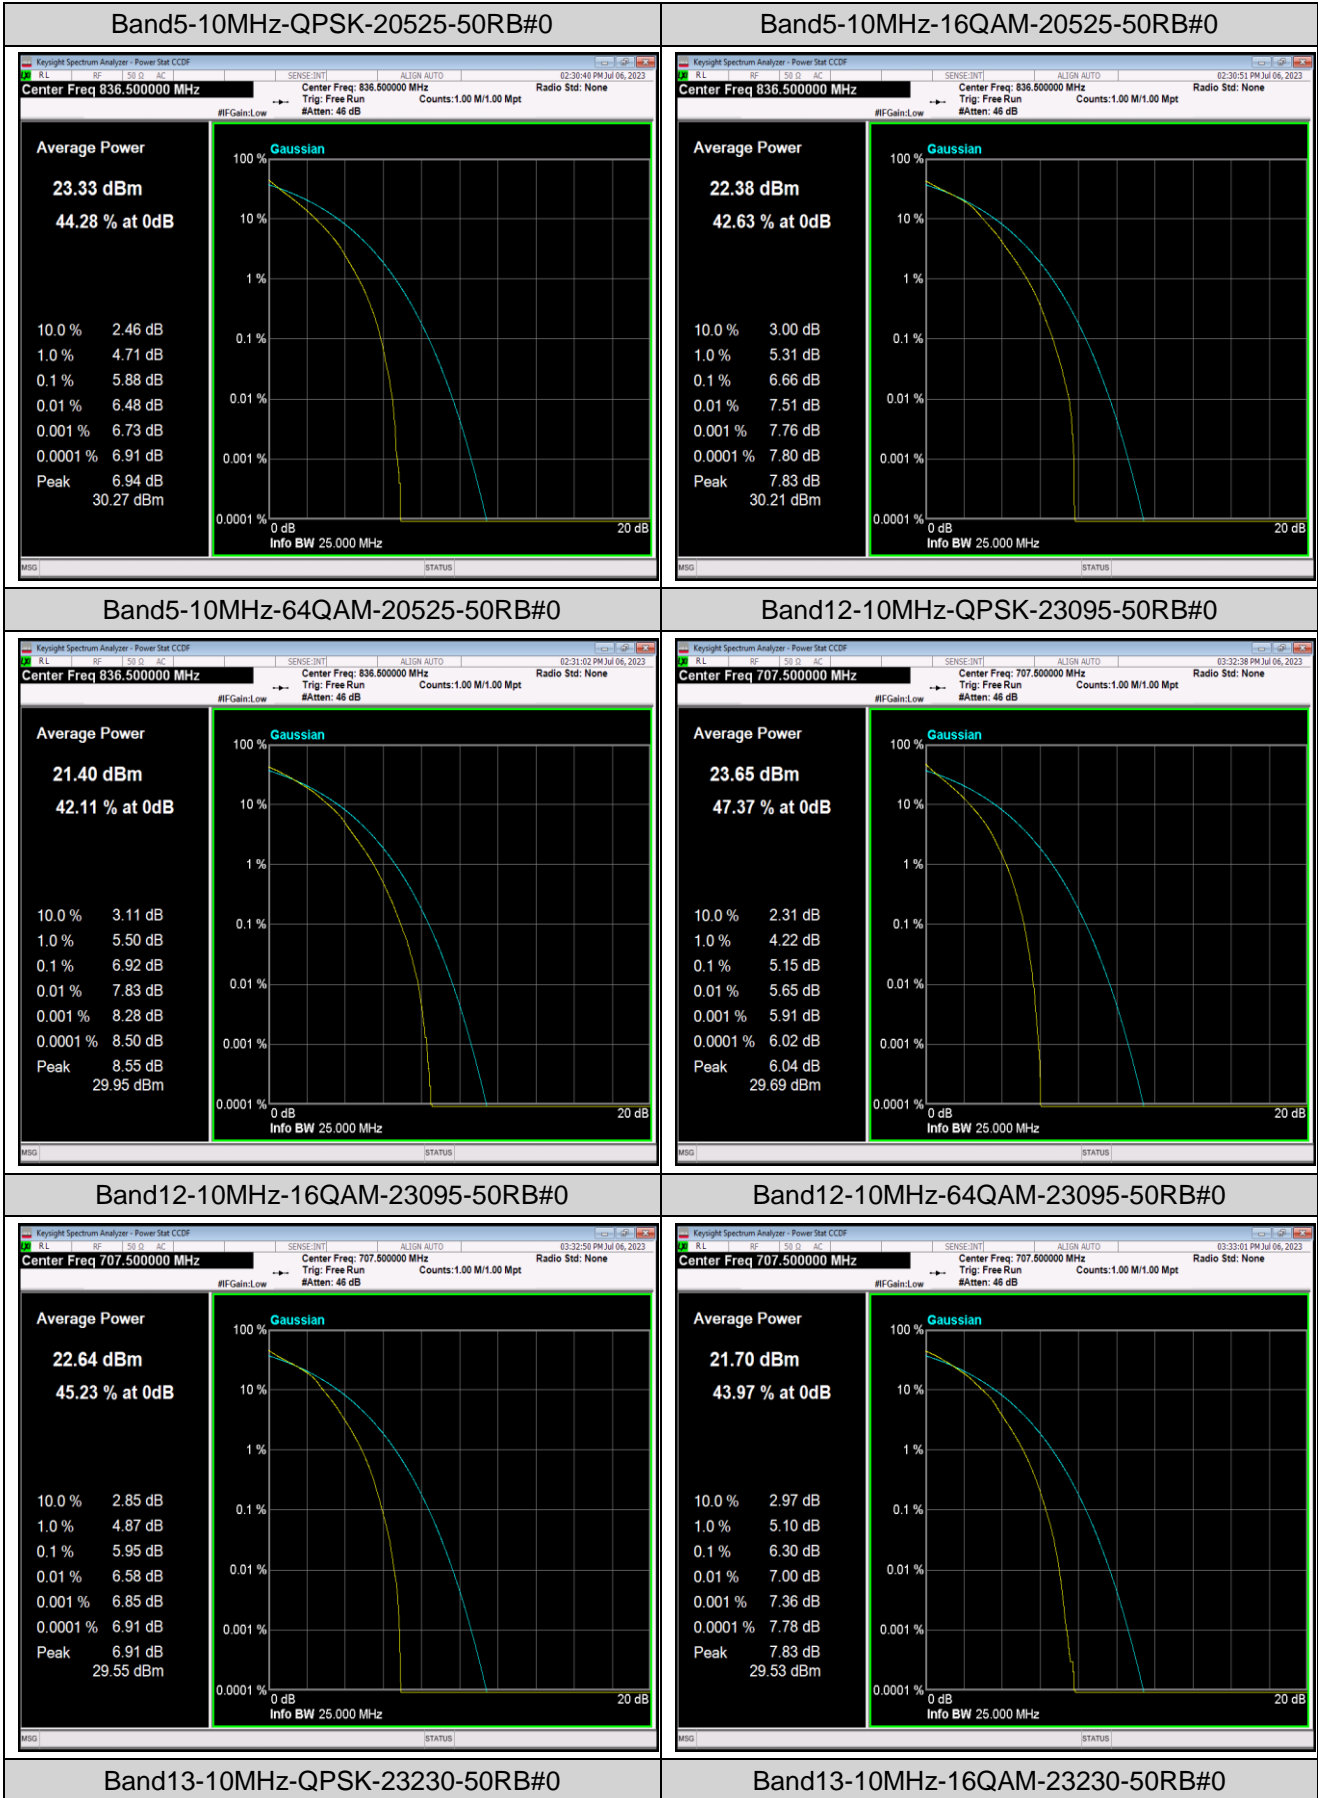

Test Graphs

Band26-10MHz-64QAM-26740-50RB#0

Band26-15MHz-QPSK-26915-1RB#0

Band26-15MHz-QPSK-26915-75RB#0

Band26-15MHz-16QAM-26915-1RB#0

Band26-15MHz-16QAM-26915-75RB#0

Band26-15MHz-64QAM-26915-1RB#0

Appendix C: 26dB Bandwidth and Occupied Bandwidth