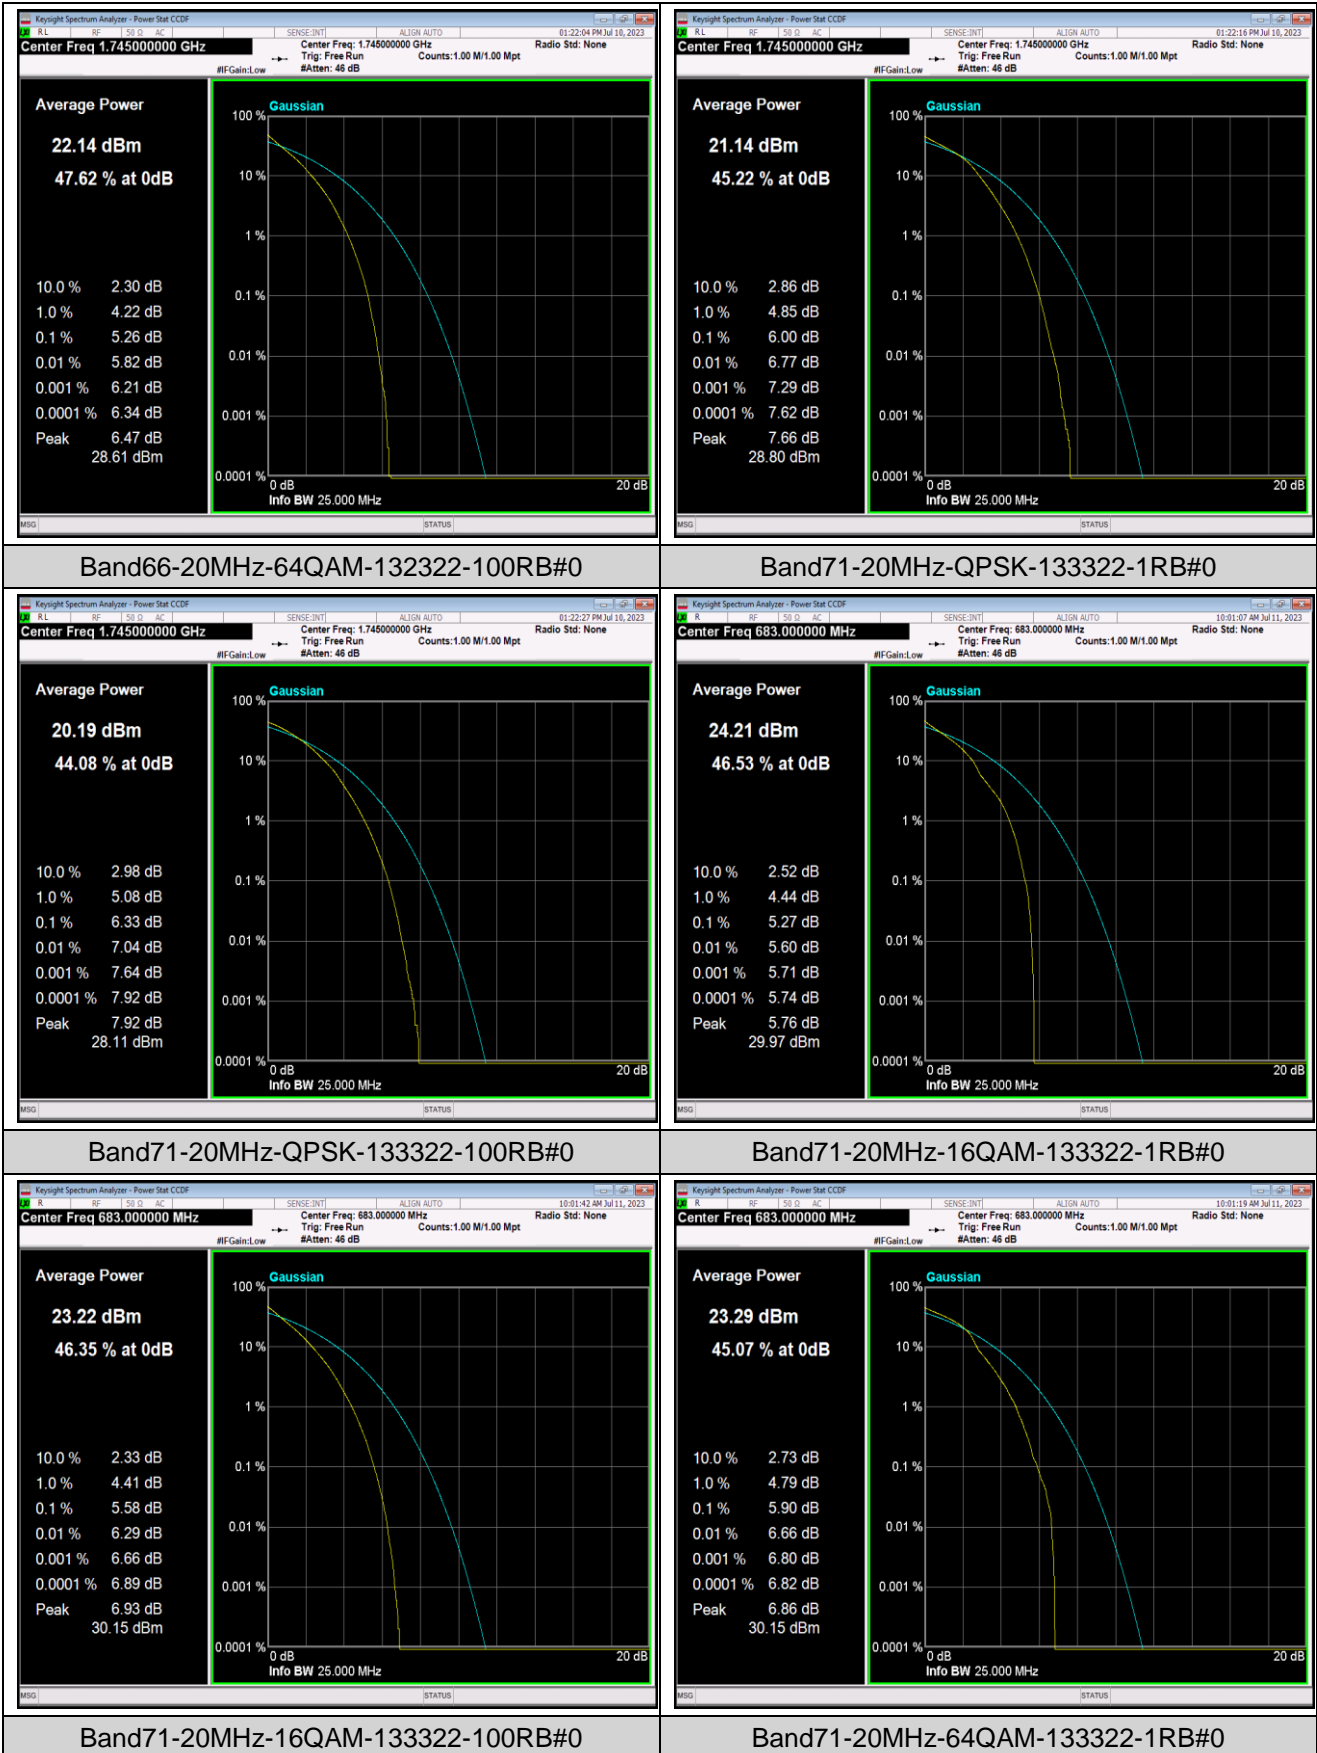

Test Graphs

Band26-10MHz-64QAM-26740-50RB#0

Band26-15MHz-QPSK-26915-1RB#0

Band26-15MHz-QPSK-26915-75RB#0

Band26-15MHz-16QAM-26915-1RB#0

Band26-15MHz-16QAM-26915-75RB#0

Band26-15MHz-64QAM-26915-1RB#0

Appendix C: 26dB Bandwidth and Occupied Bandwidth