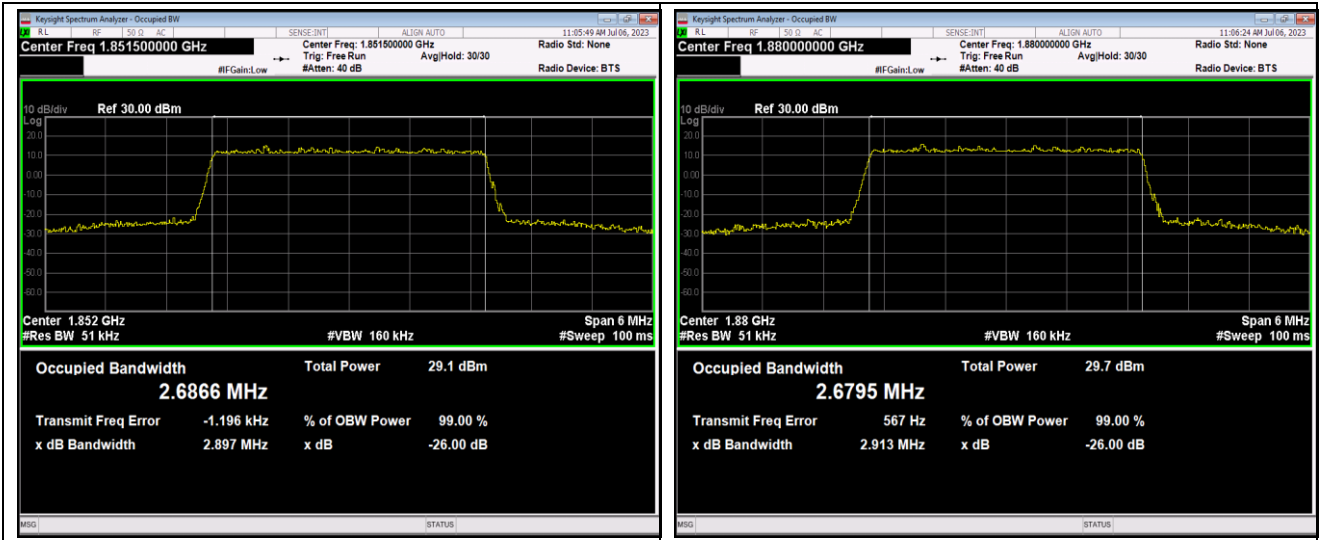

Band2-3MHz-16QAM-19185-15RB#0

Band2-3MHz-64QAM-18615-15RB#0