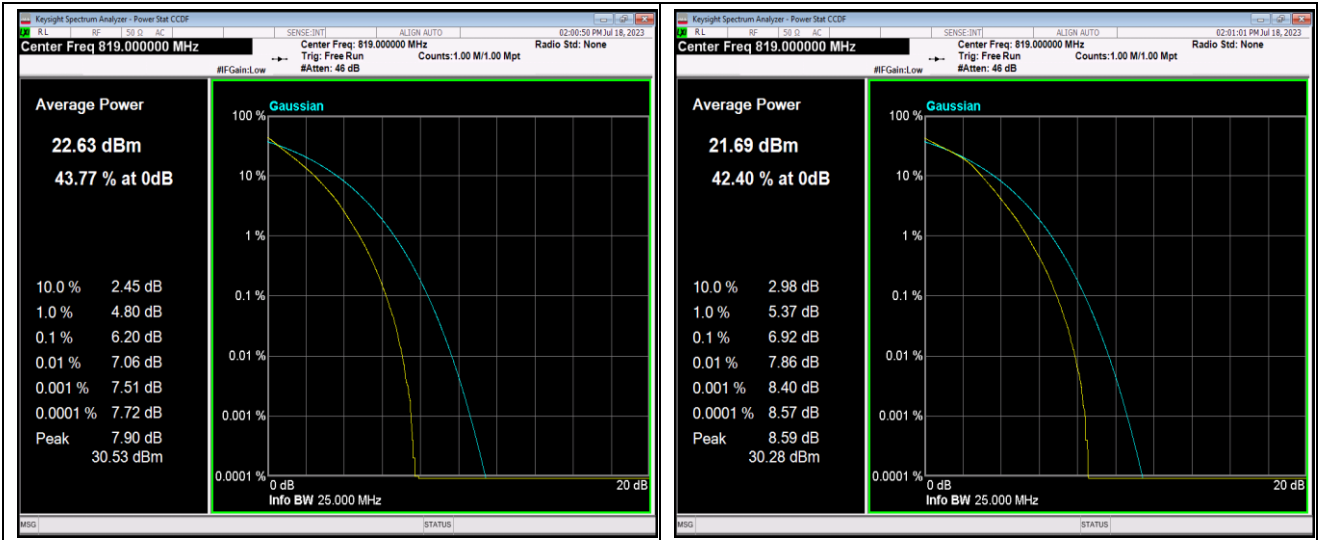

Test Graphs

Band26-10MHz-64QAM-26740-50RB#0

Band26-15MHz-QPSK-26915-1RB#0

Band26-15MHz-QPSK-26915-75RB#0

Band26-15MHz-16QAM-26915-1RB#0

Band26-15MHz-16QAM-26915-75RB#0

Band26-15MHz-64QAM-26915-1RB#0

Appendix C: 26dB Bandwidth and Occupied Bandwidth