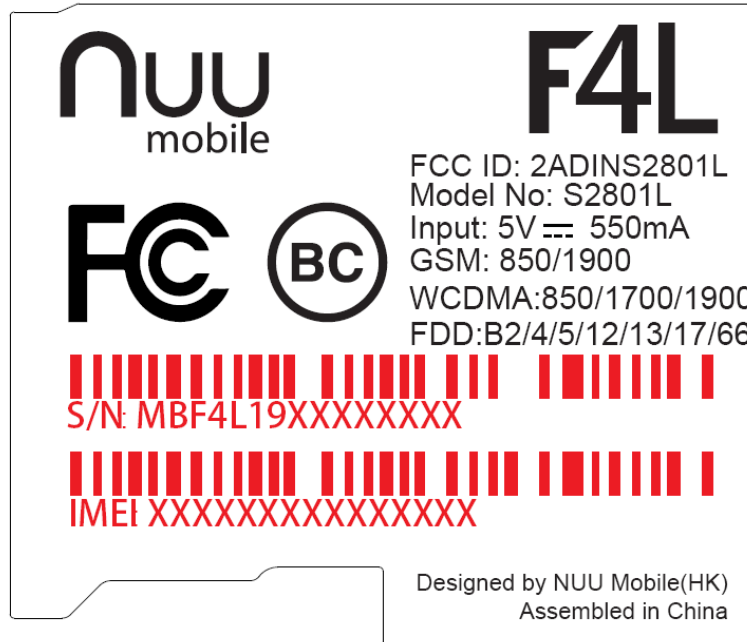

EXHIBIT A - FCC ID LABEL AND LOCATION

FCC ID Label

FCC ID Label Location Information

The label shown shall be permanently affixed at a conspicuous location on the device and be readily visible to the user at the time purchase (Labeling requirements per 2.925)