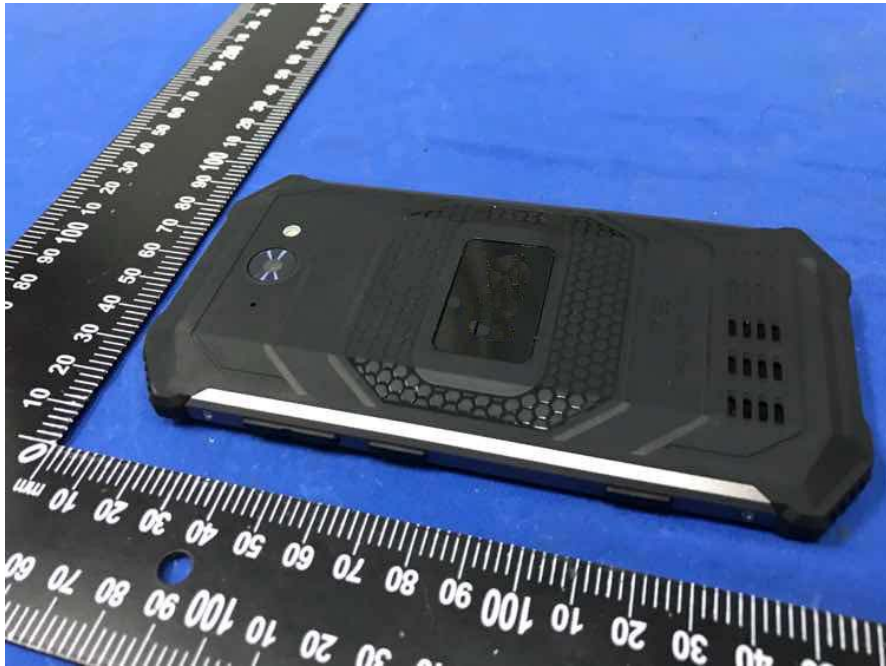

EXHIBIT B - EUT EXTERNAL PHOTOGRAPHS

EUT – All View

EUT – Adapter View

EUT – Adapter Label View

Travel Charger	
Model: TPA-46050200UU	
Input: 100-240V ~ 50/60Hz 0.3A	
Output: 5.0V \equiv 2000mA	
SHENZHEN TIANYIN ELECTRONICS CO., LTD.	
Made in China	

EUT – Top View

EUT – Bottom View

EUT –Side View

EUT –Side View

EUT –Port-1 View

EUT –Port-2 View