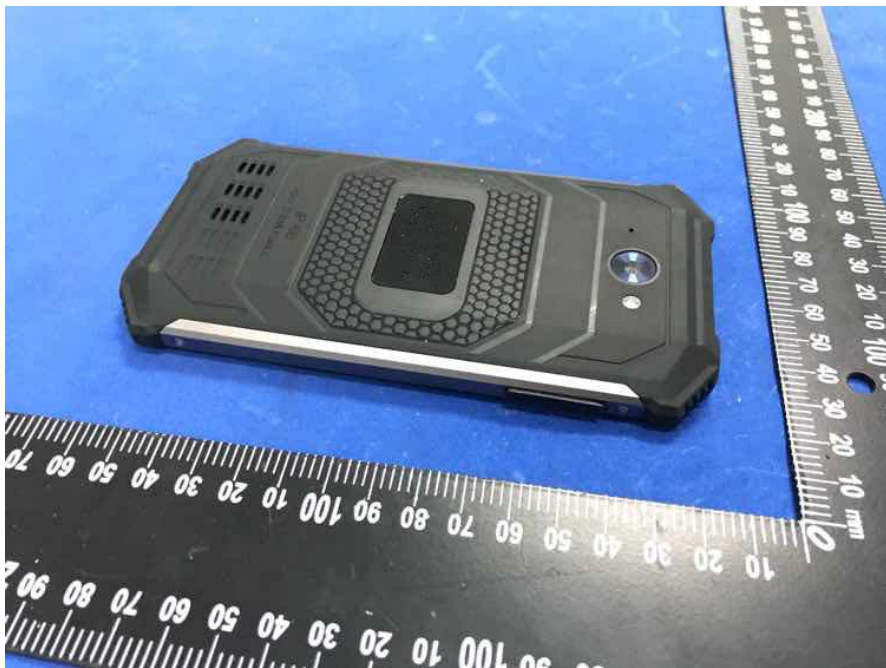

EXHIBIT B - EUT EXTERNAL PHOTOGRAPHS

EUT – All View

EUT – Adapter View

EUT – Adapter Label View

Travel Charger	
Model: TPA-46050200UU	
Input: 100-240V ~ 50/60Hz 0.3A	
Output: 5.0V \equiv 2000mA	
SHENZHEN TIANYIN ELECTRONICS CO., LTD.	
Made in China	

EUT – Top View

EUT – Bottom View

EUT –Side View

EUT –Side View

EUT –Port-1 View

EUT –Port-2 View