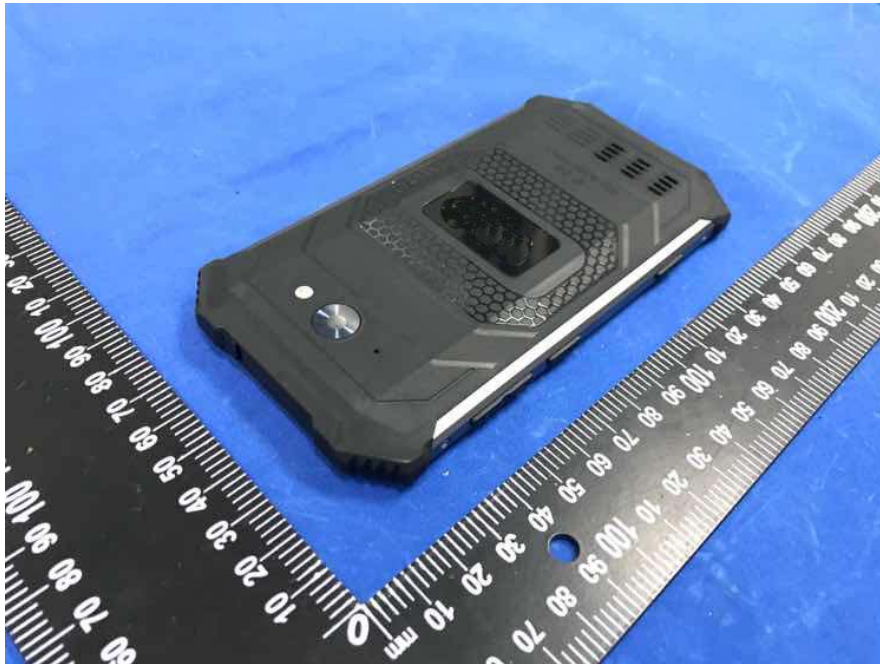

EXHIBIT B - EUT EXTERNAL PHOTOGRAPHS

EUT – All View

EUT – Adapter View

EUT – Adapter Label View

Travel Charger	
Model: TPA-46050200UU	
Input: 100-240V ~ 50/60Hz 0.3A	
Output: 5.0V \equiv 2000mA	
SHENZHEN TIANYIN ELECTRONICS CO., LTD.	
Made in China	

EUT – Top View

EUT – Bottom View

EUT –Side View

EUT –Side View

EUT –Port-1 View

EUT –Port-2 View