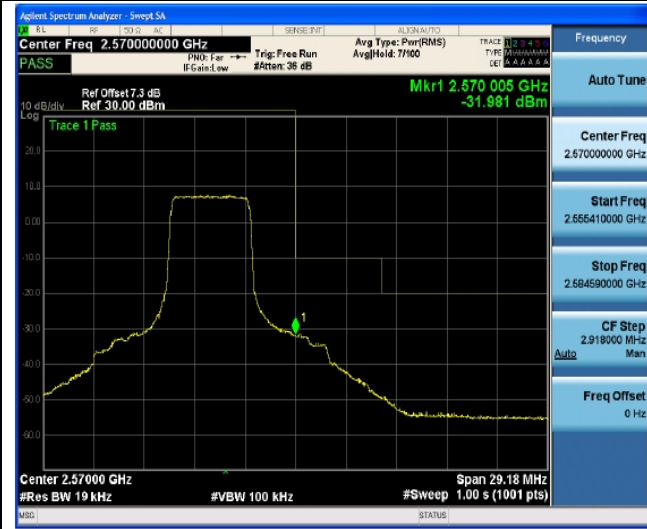

LTE FDD Band 7-10MHz Channel Bandwidth Band Edge Compliance

High Channel

QPSK

16QAM

25RB#12

25RB#12

50RB#0

50RB#0