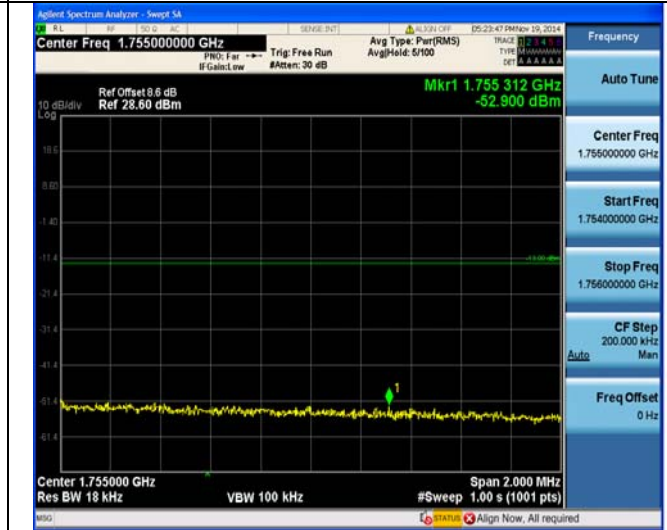

LTE FDD Band 4-20MHz Channel Bandwidth Band Edge Compliance  
High Channel

QPSK

16QAM

1RB#99

1RB#99

50RB#0

50RB#0

50RB#25

50RB#25

**LTE FDD Band 4-20MHz Channel Bandwidth Band Edge Compliance**  
**High Channel**

**QPSK**

**16QAM**

**50RB#50**

**50RB#50**

**100RB#0**

**100RB#0**