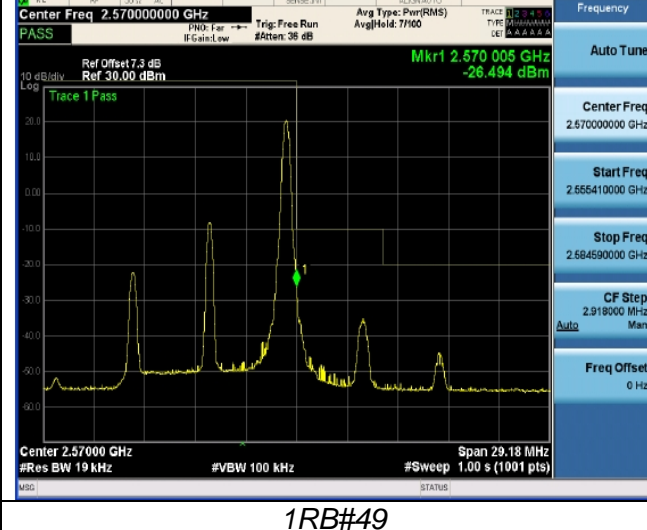

1RB#0

1RB#0

QPSK