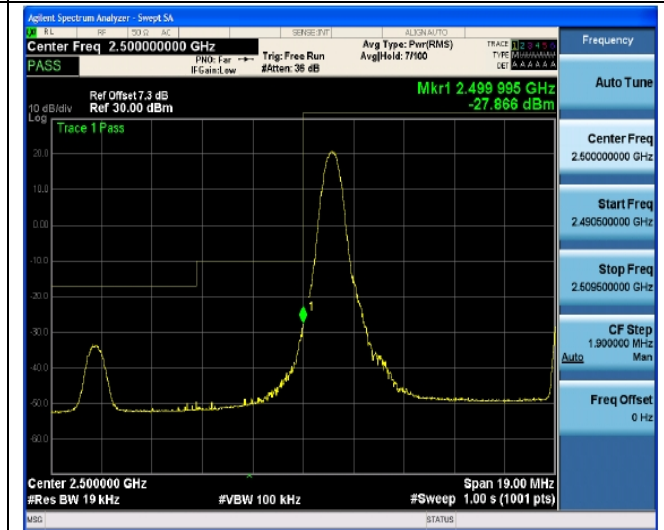

LTE FDD Band 7-20MHz Channel Bandwidth Band Edge Compliance

Low Channel

QPSK

16QAM