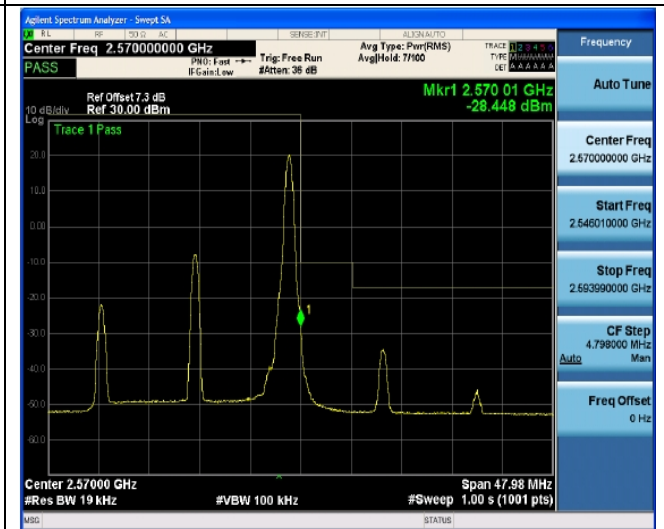

1RB#0

1RB#0