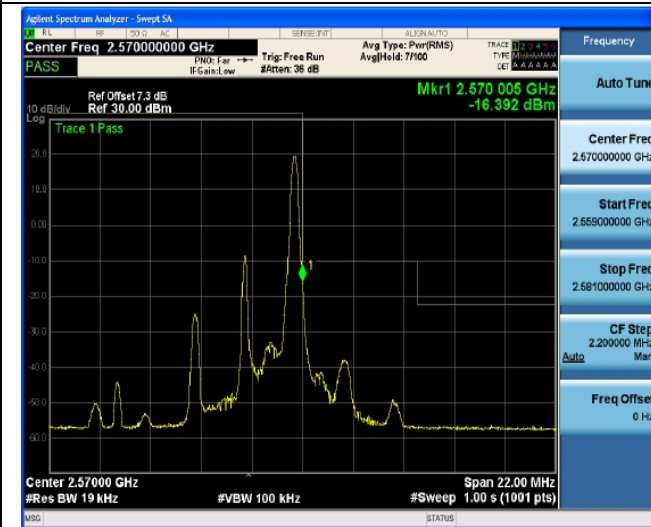

High Channel

QPSK

16QAM

1RB#0

1RB#0

1RB#24

1RB#24

LTE FDD Band 7-5MHz Channel Bandwidth Band Edge Compliance