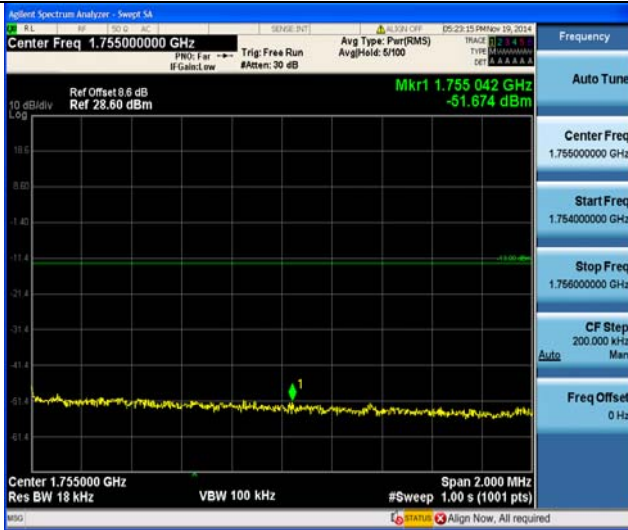

LTE FDD Band 4-20MHz Channel Bandwidth Band Edge Compliance  
High Channel

QPSK

16QAM

1RB#99

1RB#99

50RB#0

50RB#0

50RB#25

50RB#25

**LTE FDD Band 4-20MHz Channel Bandwidth Band Edge Compliance**  
**High Channel**

**QPSK**

**16QAM**

**50RB#50**

**50RB#50**

**100RB#0**

**100RB#0**