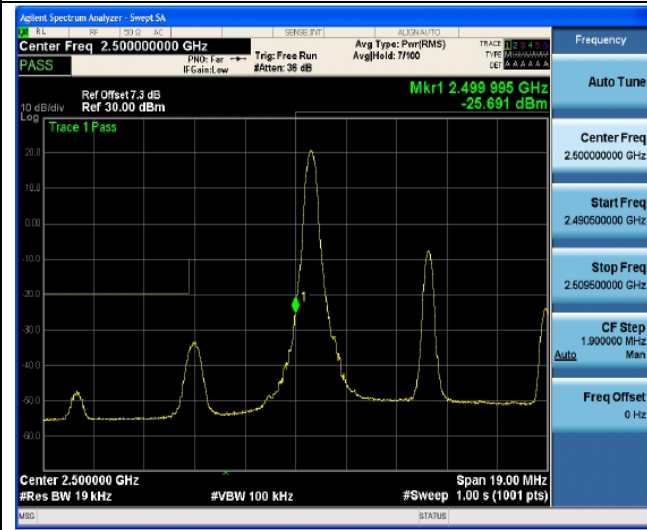

LTE FDD Band 7-10MHz Channel Bandwidth Band Edge Compliance

Low Channel

QPSK

16QAM