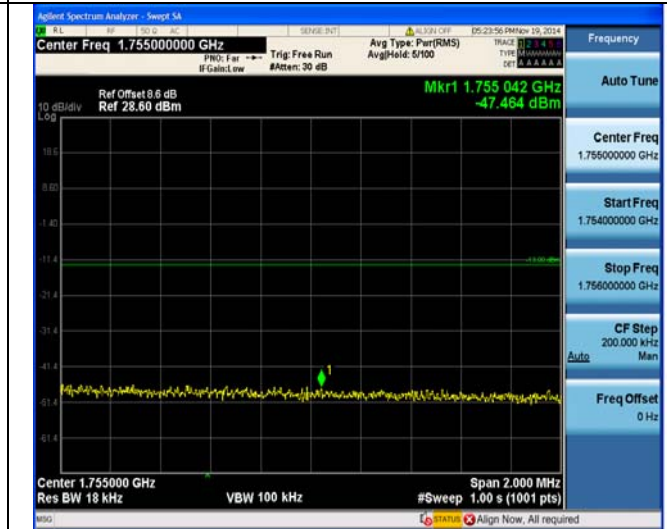

LTE FDD Band 4-20MHz Channel Bandwidth Band Edge Compliance  
High Channel

QPSK

16QAM

1RB#99

1RB#99

50RB#0

50RB#0

50RB#25

50RB#25

**LTE FDD Band 4-20MHz Channel Bandwidth Band Edge Compliance**  
**High Channel**

**QPSK**

**16QAM**

**50RB#50**

**50RB#50**

**100RB#0**

**100RB#0**