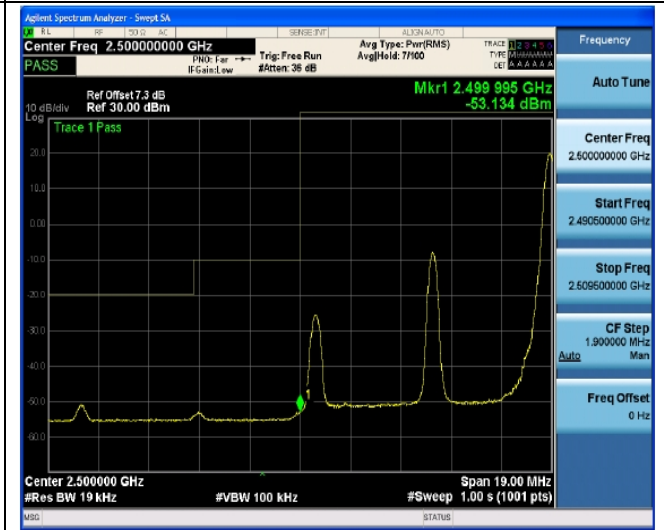

1RB#0

1RB#0