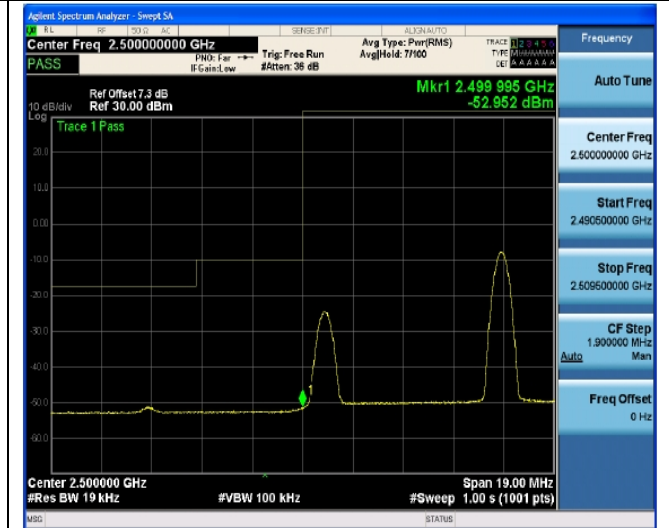

LTE FDD Band 7-15MHz Channel Bandwidth Band Edge Compliance

Low Channel

QPSK

16QAM

1RB#0

1RB#0

1RB#74

1RB#74