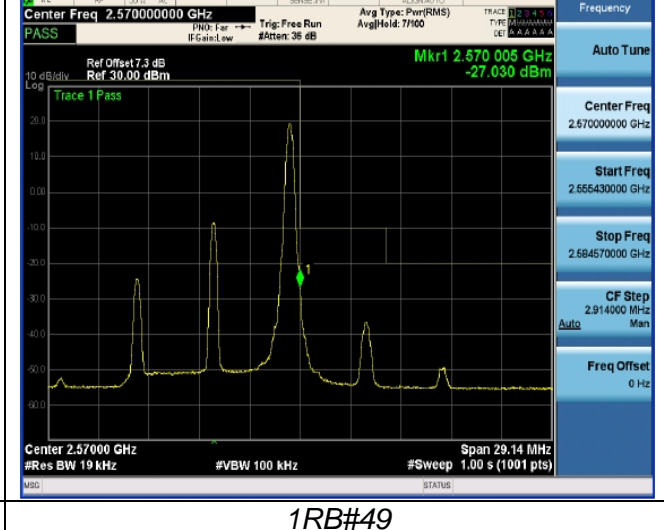

LTE FDD Band 7-10MHz Channel Bandwidth Band Edge Compliance

Low Channel

QPSK

16QAM

50RB#0

50RB#0

High Channel

QPSK

16QAM

1RB#0

1RB#0

QPSK

16QAM

1RB#49

1RB#49