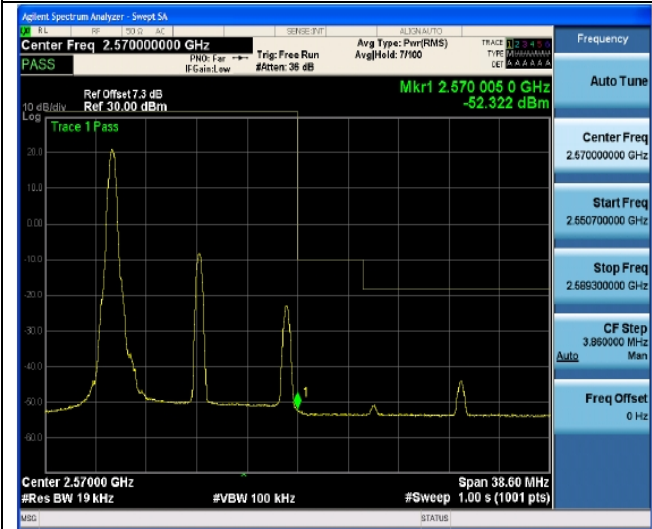

High Channel

QPSK

16QAM