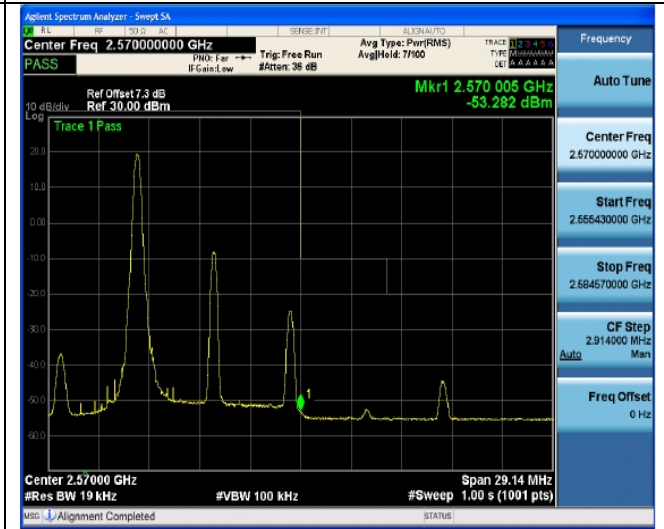

LTE FDD Band 7-10MHz Channel Bandwidth Band Edge Compliance

Low Channel

QPSK

16QAM

50RB#0

50RB#0

High Channel

QPSK

16QAM

1RB#0

1RB#0

QPSK

16QAM

1RB#49

1RB#49