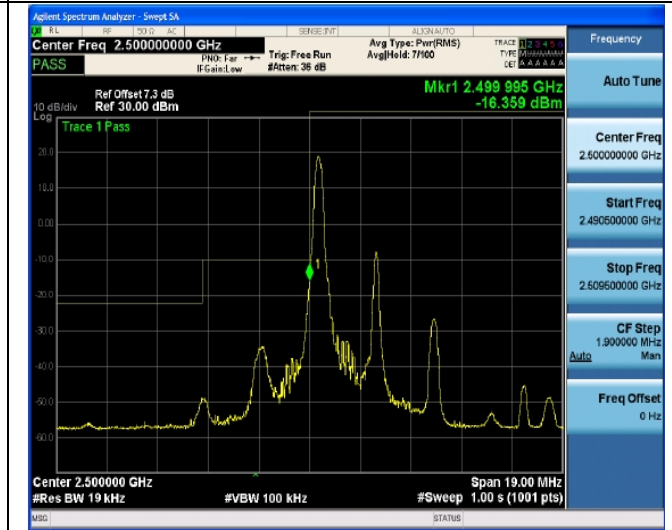

50RB#25

**LTE FDD Band 4-20MHz Channel Bandwidth Band Edge Compliance**  
**High Channel**

**QPSK**

**16QAM**

**50RB#50**

**50RB#50**

**100RB#0**

**100RB#0**

LTE FDD Band 7-5MHz Channel Bandwidth Band Edge Compliance

Low Channel

QPSK

16QAM

1RB#0

1RB#0

1RB#24

1RB#24