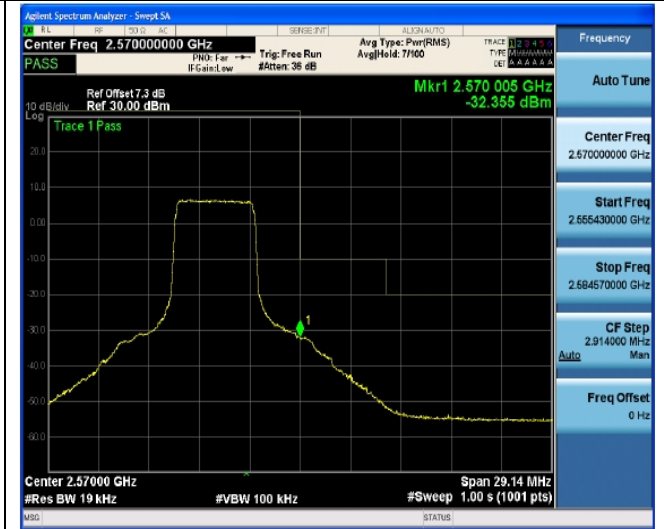

LTE FDD Band 7-10MHz Channel Bandwidth Band Edge Compliance

High Channel

QPSK

16QAM

25RB#12

25RB#12

50RB#0

50RB#0