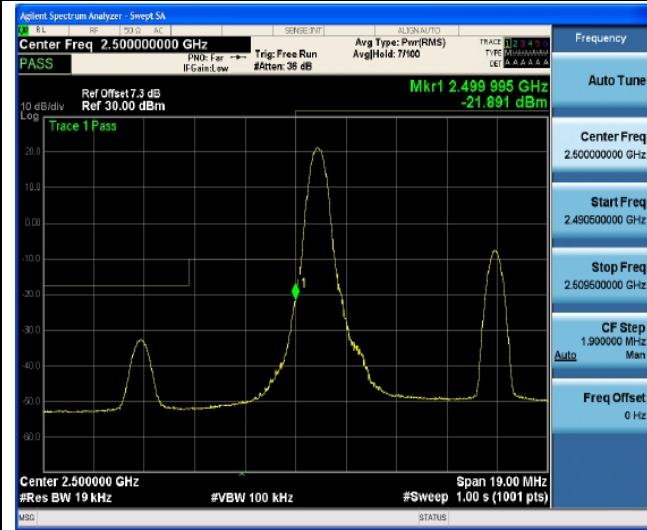

LTE FDD Band 7-15MHz Channel Bandwidth Band Edge Compliance

Low Channel

QPSK

16QAM