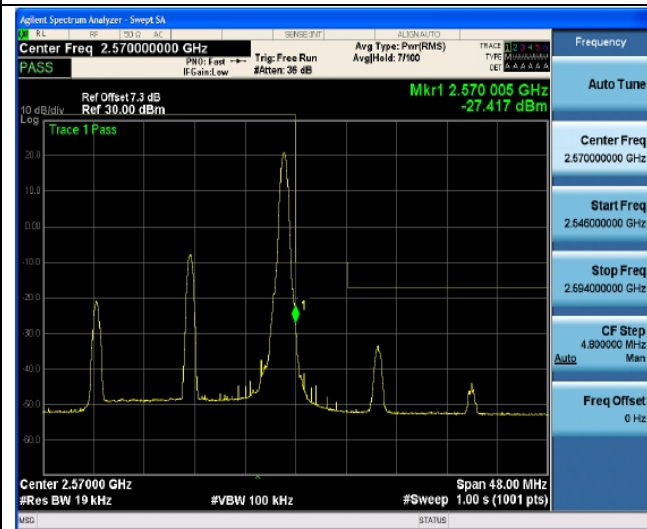

1RB#0

1RB#0