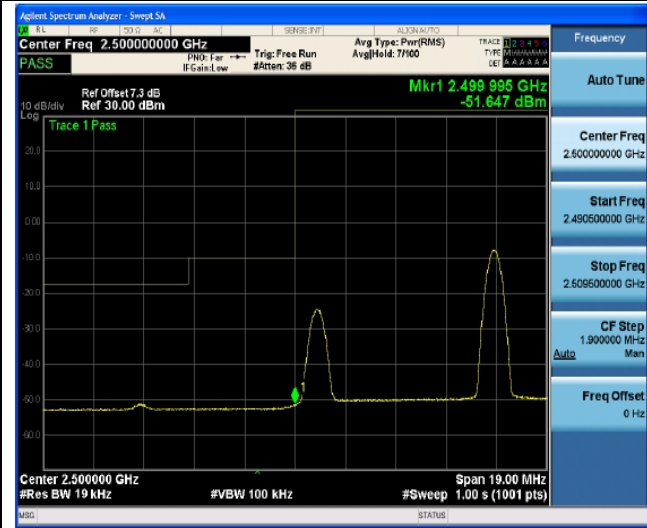

LTE FDD Band 7-15MHz Channel Bandwidth Band Edge Compliance

Low Channel

QPSK

16QAM

1RB#0

1RB#0

1RB#74

1RB#74