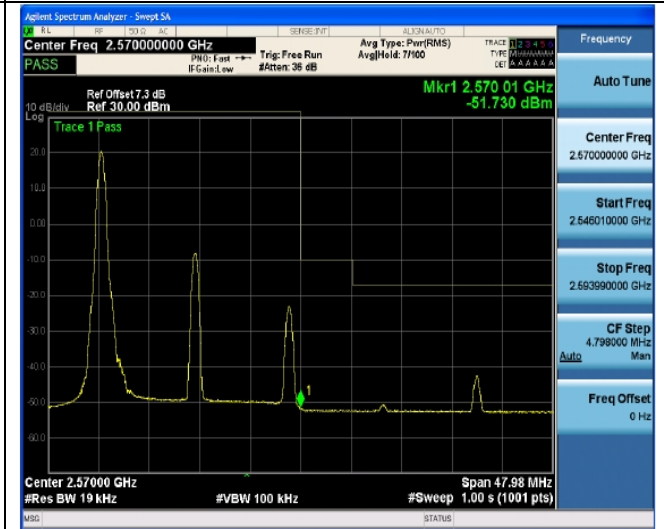

High Channel

QPSK

16QAM