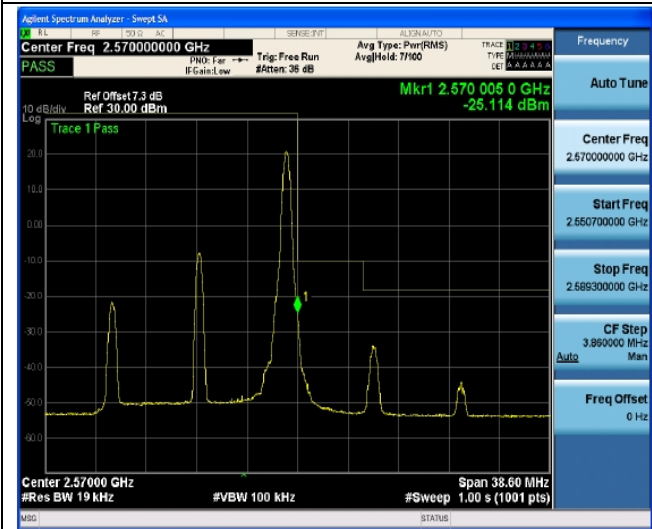

High Channel

QPSK

16QAM

1RB#0

1RB#0

1RB#74

1RB#74

LTE FDD Band 7-15MHz Channel Bandwidth Band Edge Compliance