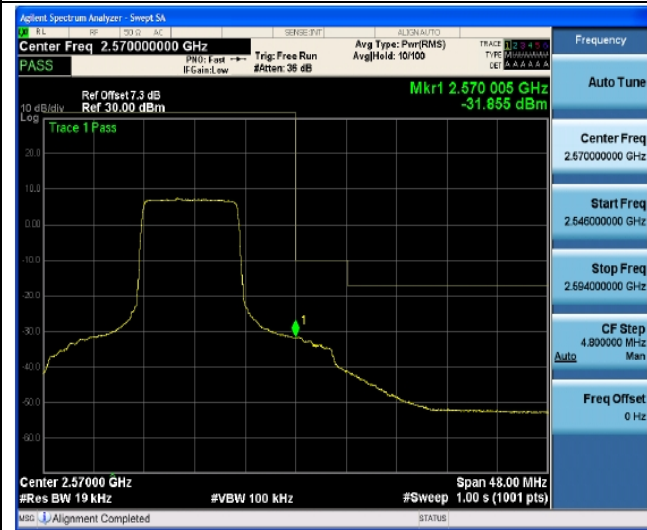

LTE FDD Band 7-20MHz Channel Bandwidth Band Edge Compliance

High Channel

QPSK

16QAM