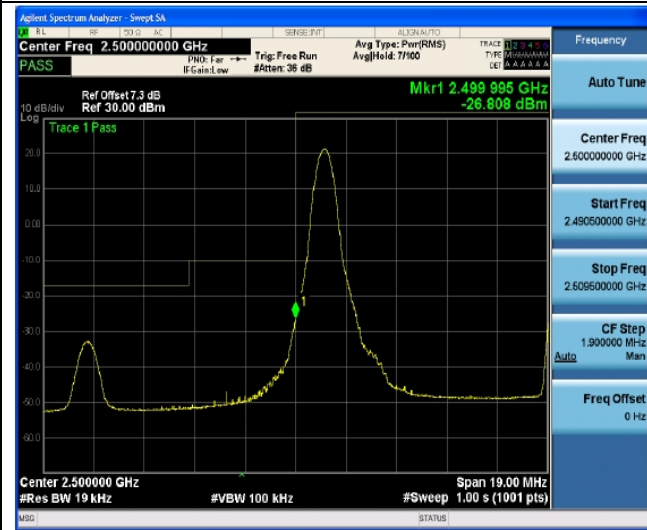

LTE FDD Band 7-20MHz Channel Bandwidth Band Edge Compliance

Low Channel

QPSK

16QAM