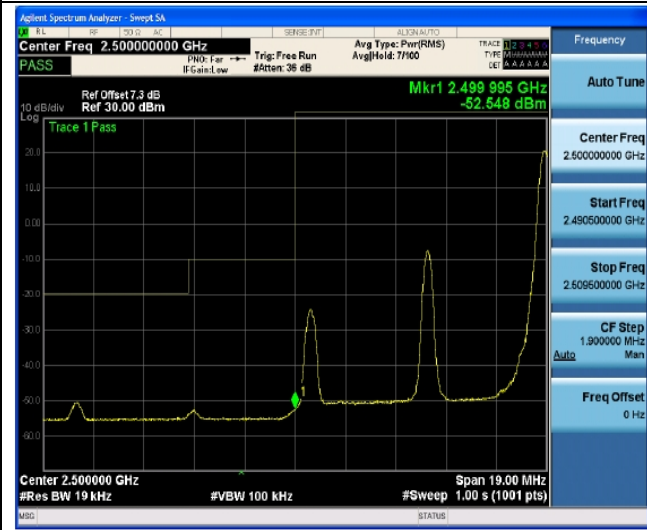

1RB#0

1RB#0