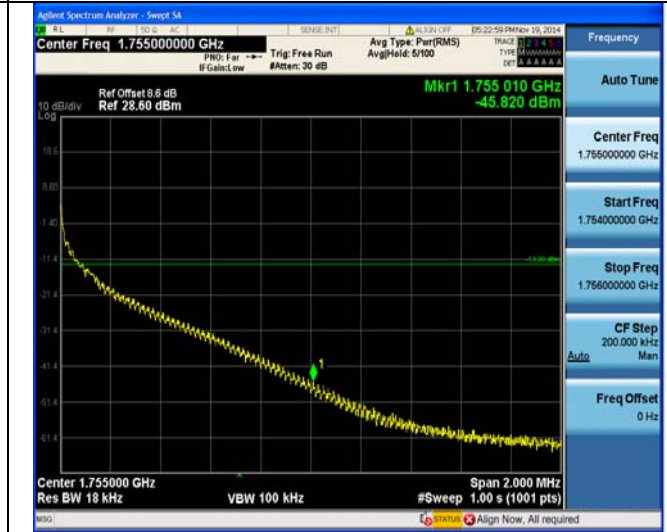

LTE FDD Band 4-20MHz Channel Bandwidth Band Edge Compliance  
High Channel

QPSK

16QAM

1RB#99

1RB#99

50RB#0

50RB#0

50RB#25

50RB#25

**LTE FDD Band 4-20MHz Channel Bandwidth Band Edge Compliance**  
**High Channel**

**QPSK**

**16QAM**

**50RB#50**

**50RB#50**

**100RB#0**

**100RB#0**