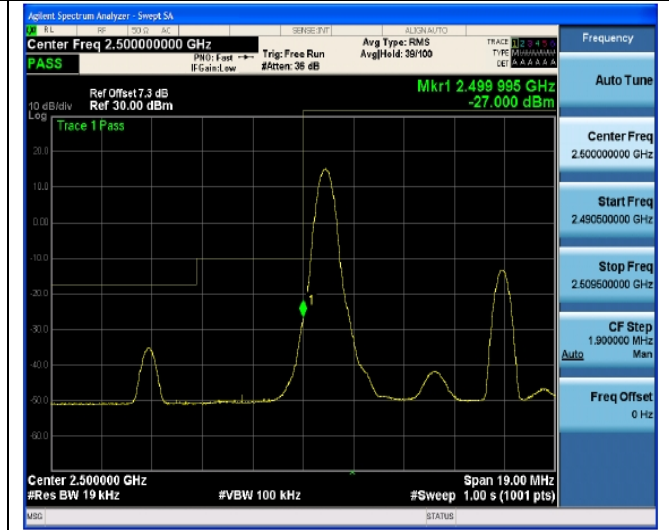

LTE FDD Band 7-15MHz Channel Bandwidth Band Edge Compliance

Low Channel

QPSK

16QAM