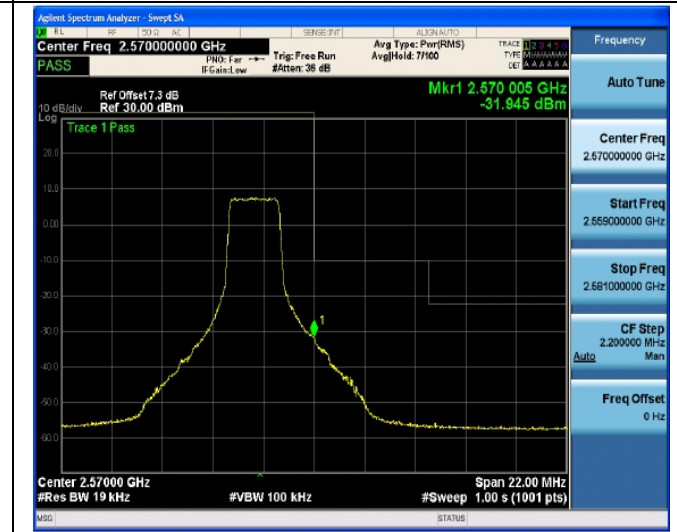

LTE FDD Band 7-5MHz Channel Bandwidth Band Edge Compliance

High Channel

QPSK

16QAM