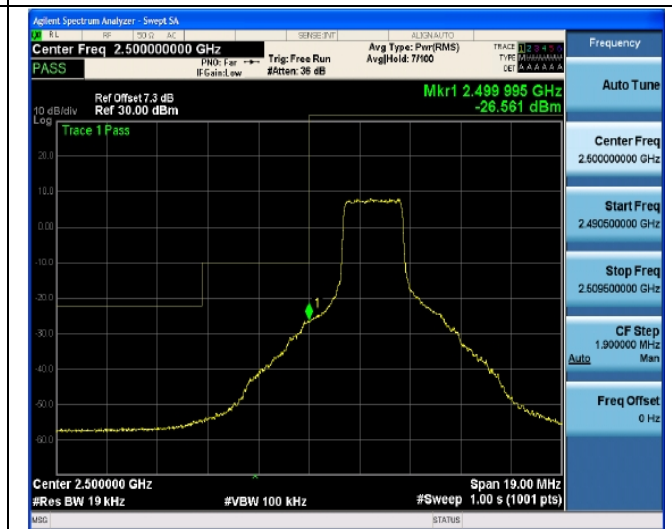

LTE FDD Band 7-5MHz Channel Bandwidth Band Edge Compliance

Low Channel

QPSK

16QAM

1RB#0

1RB#0

1RB#24

1RB#24