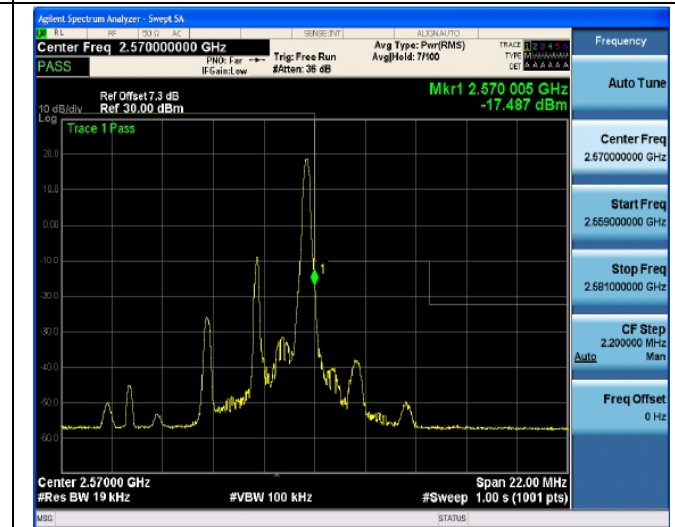

High Channel

QPSK

16QAM

1RB#0

1RB#0

1RB#24

1RB#24

LTE FDD Band 7-5MHz Channel Bandwidth Band Edge Compliance