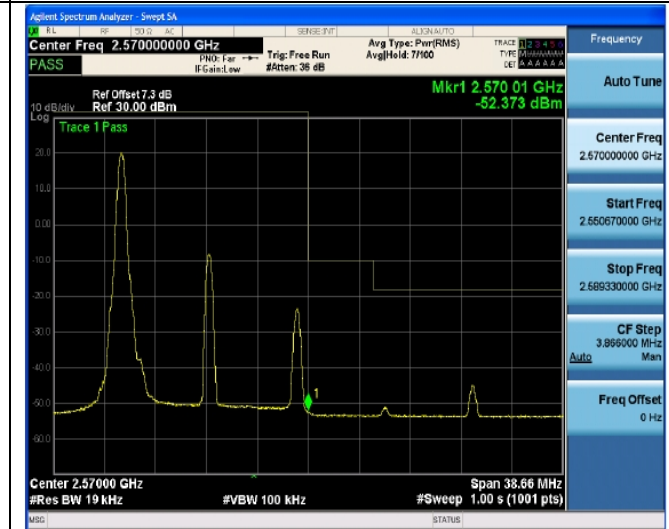

High Channel

QPSK

16QAM