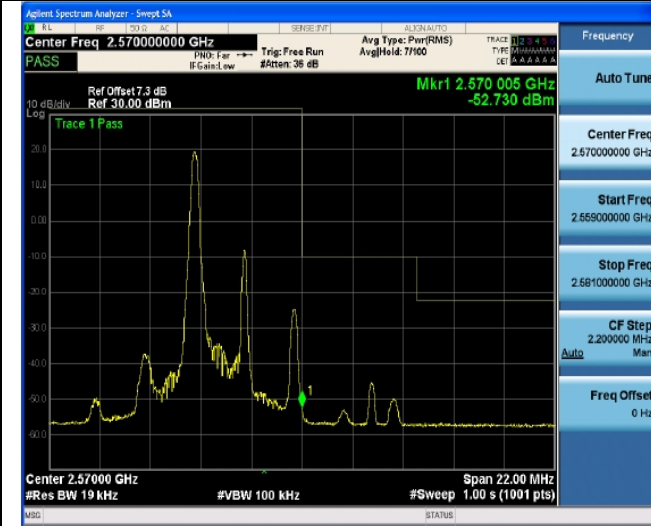

High Channel

QPSK

16QAM