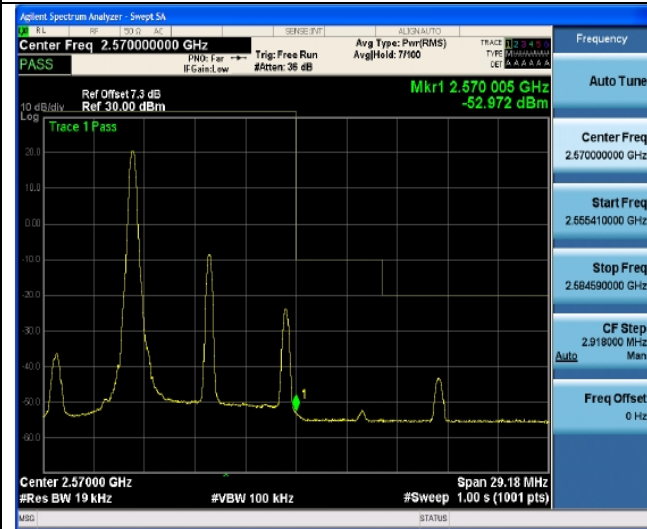

High Channel

QPSK