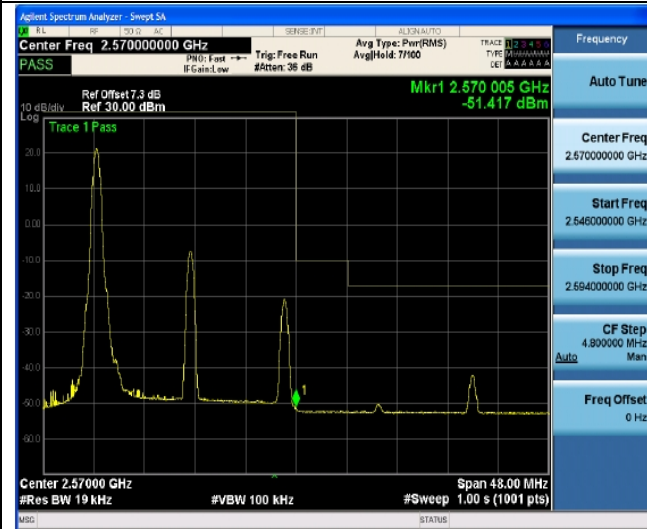

High Channel

QPSK

16QAM