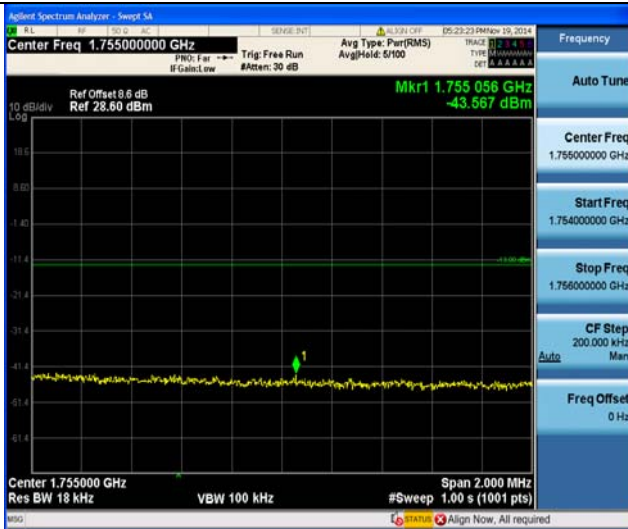

LTE FDD Band 4-20MHz Channel Bandwidth Band Edge Compliance  
High Channel

QPSK

16QAM

1RB#99

1RB#99

50RB#0

50RB#0

50RB#25

50RB#25

**LTE FDD Band 4-20MHz Channel Bandwidth Band Edge Compliance**  
**High Channel**

**QPSK**

**16QAM**

**50RB#50**

**50RB#50**

**100RB#0**

**100RB#0**