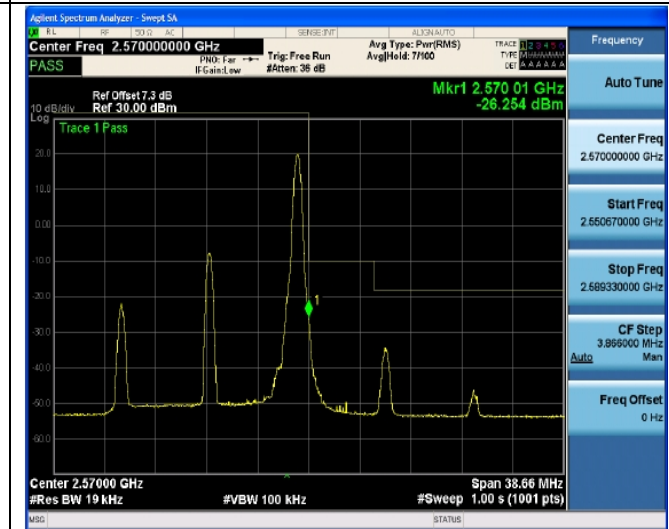

High Channel

QPSK

16QAM

1RB#0

1RB#0

1RB#74

1RB#74

LTE FDD Band 7-15MHz Channel Bandwidth Band Edge Compliance