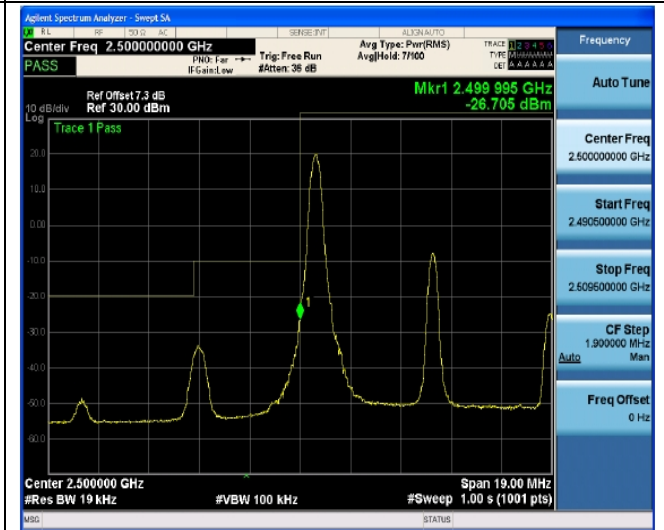

LTE FDD Band 7-10MHz Channel Bandwidth Band Edge Compliance

Low Channel

QPSK

16QAM