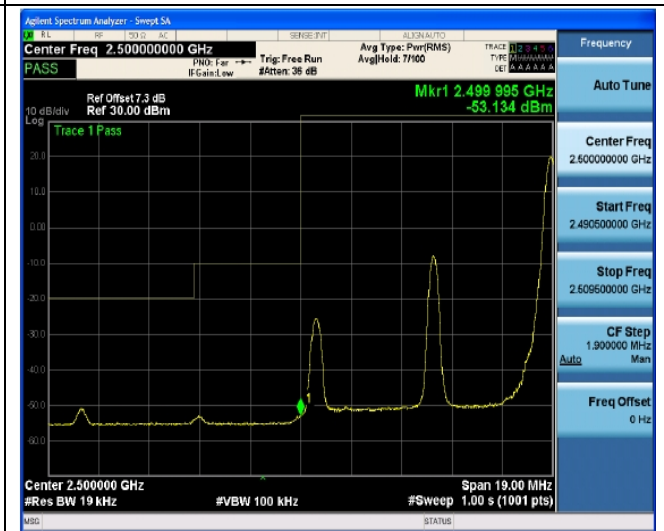

1RB#49

1RB#49