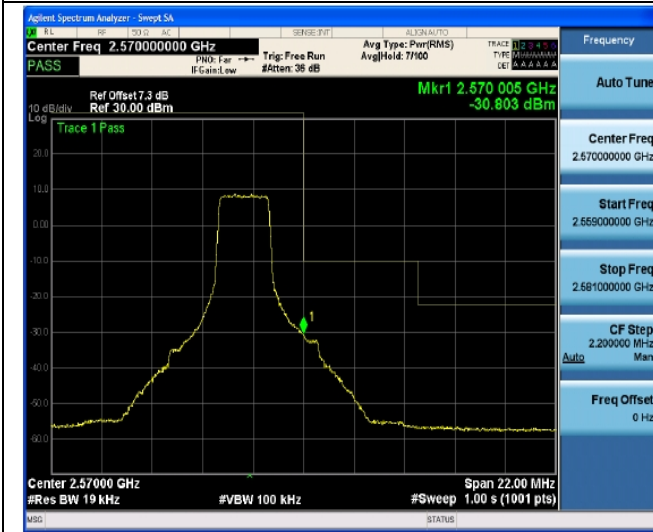

LTE FDD Band 7-5MHz Channel Bandwidth Band Edge Compliance

High Channel

QPSK

16QAM