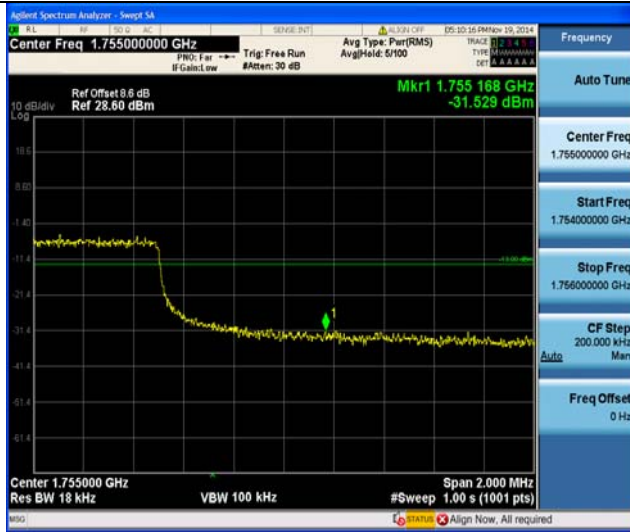

1RB#49

25RB#0

25RB#0

25RB#12

25RB#12

LTE FDD Band 4-10MHz Channel Bandwidth Band Edge Compliance
High Channel

QPSK

16QAM