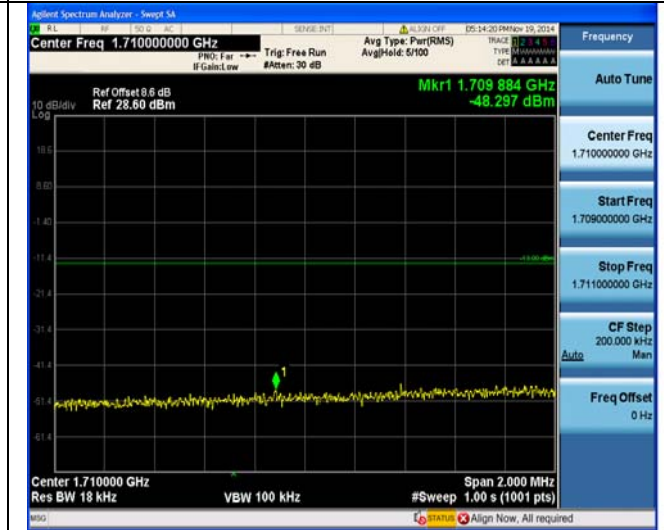

37RB#0

37RB#0