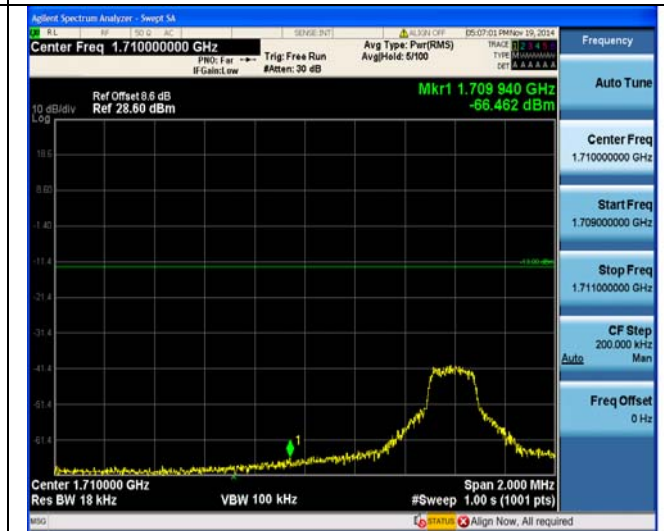

1RB#24

1RB#24