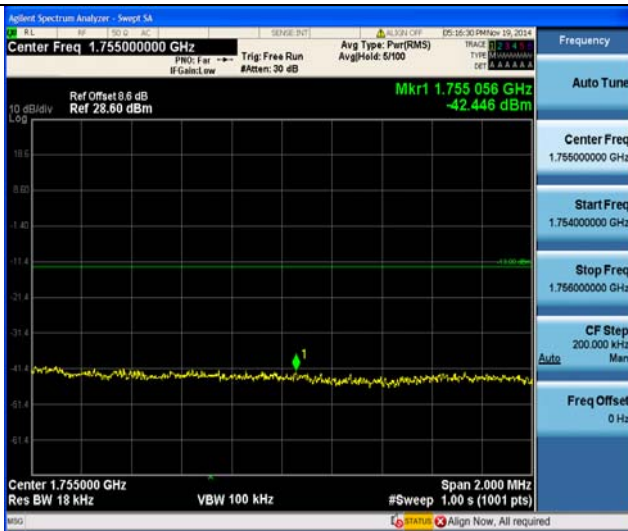

37RB#0

37RB#0