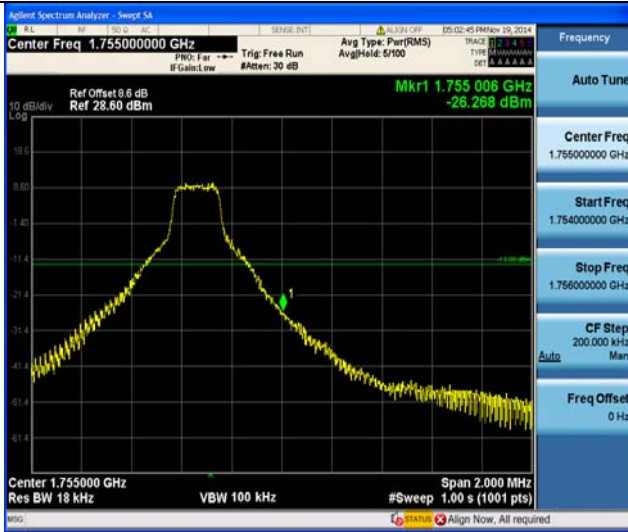

1RB#12

LTE FDD Band 4-5MHz Channel Bandwidth Band Edge Compliance
High Channel

QPSK

16QAM

1RB#24

1RB#24

12RB#0

12RB#0