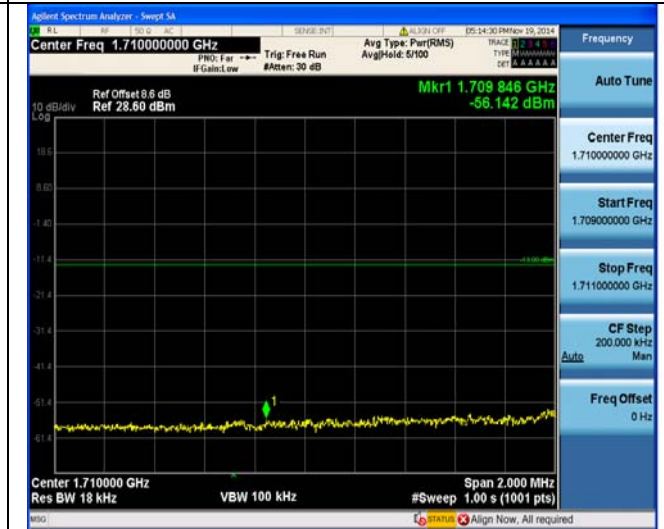

37RB#18

37RB#18