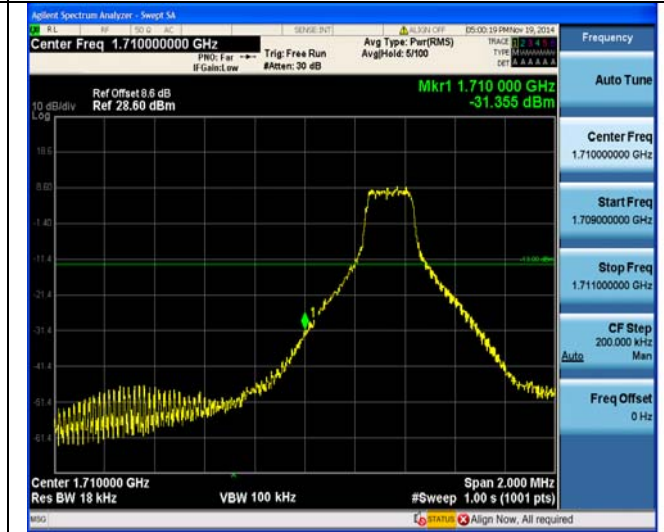

LTE FDD Band 4-5MHz Channel Bandwidth Band Edge Compliance

Low Channel

16QAM