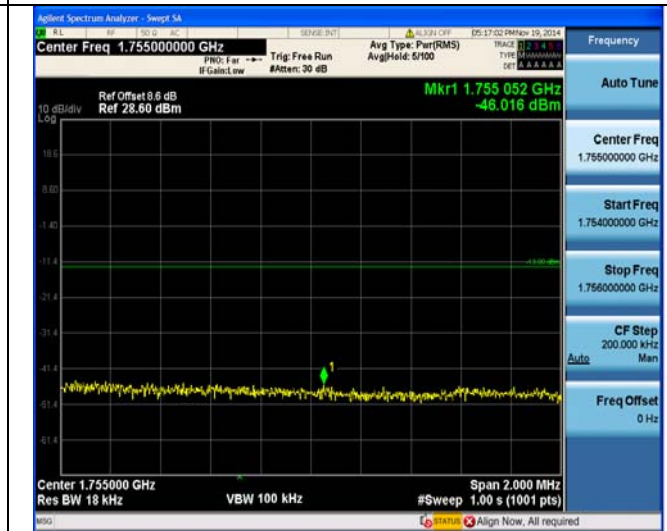

37RB#0

37RB#0