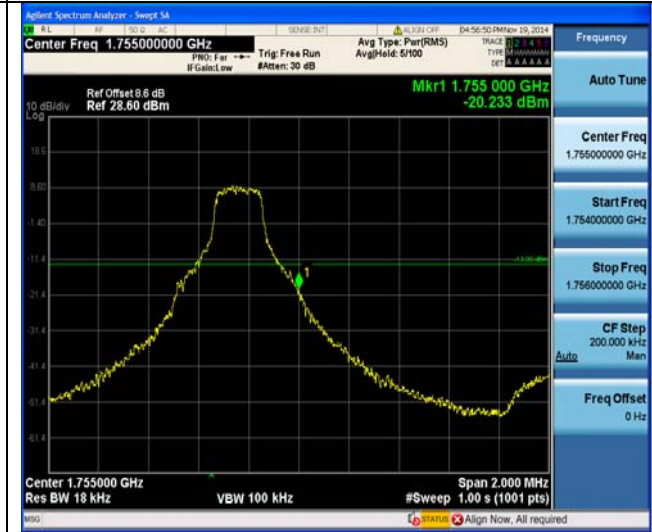

LTE FDD Band 4-3MHz Channel Bandwidth Band Edge Compliance
High Channel

QPSK

16QAM

1RB#14

1RB#14

8RB#0

8RB#0

8RB#4