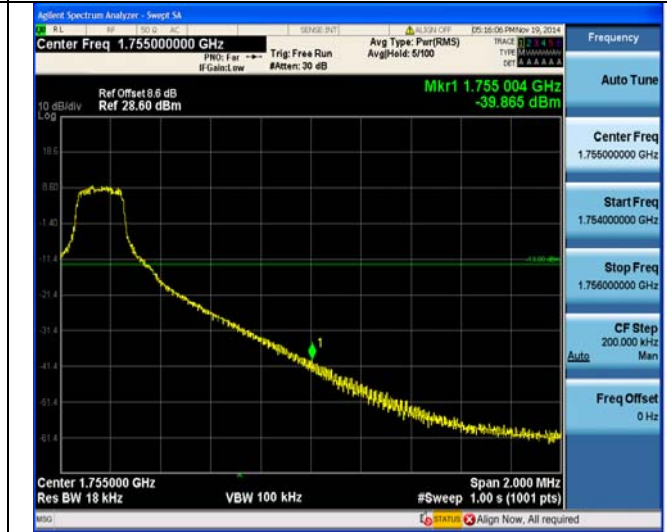

16QAM

1RB#0

1RB#0

1RB#37

1RB#37

LTE FDD Band 4-15MHz Channel Bandwidth Band Edge Compliance
High Channel

QPSK

16QAM