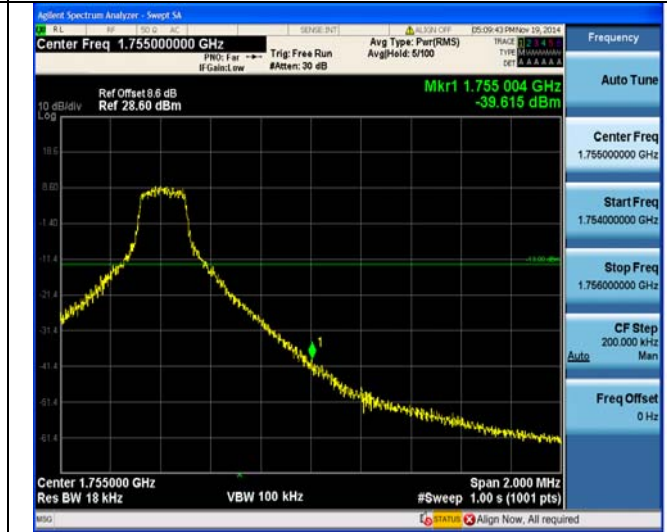

1RB#24

1RB#24

1RB#24

1RB#24

LTE FDD Band 4-10MHz Channel Bandwidth Band Edge Compliance
High Channel

QPSK

16QAM

1RB#49