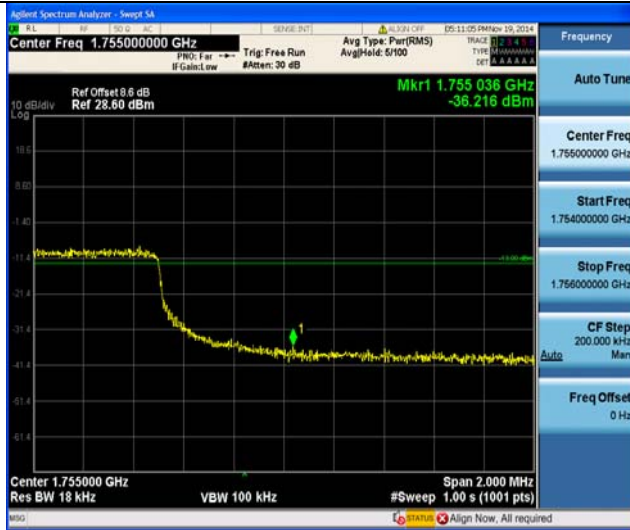

25RB#25

50RB#0