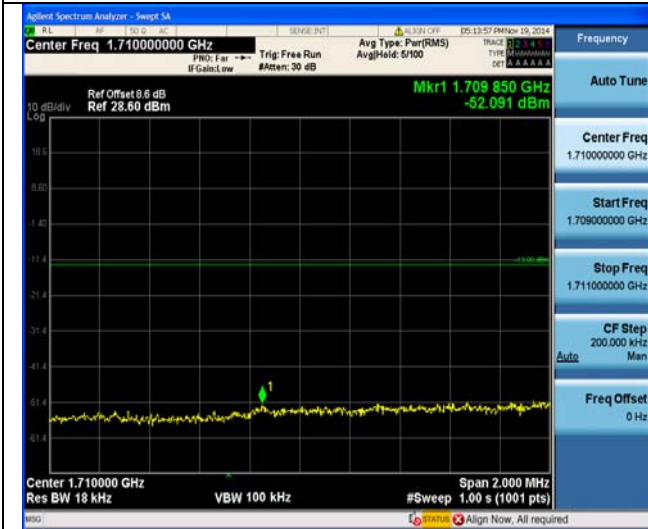

37RB#18

37RB#18