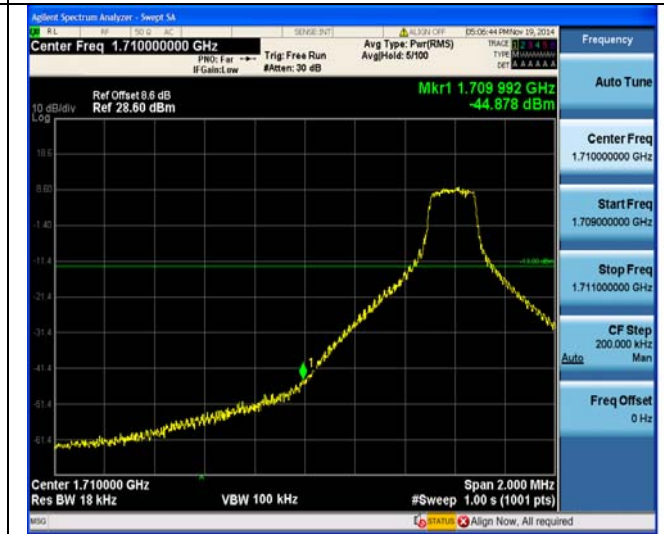

LTE FDD Band 4-10MHz Channel Bandwidth Band Edge Compliance

Low Channel

QPSK

16QAM