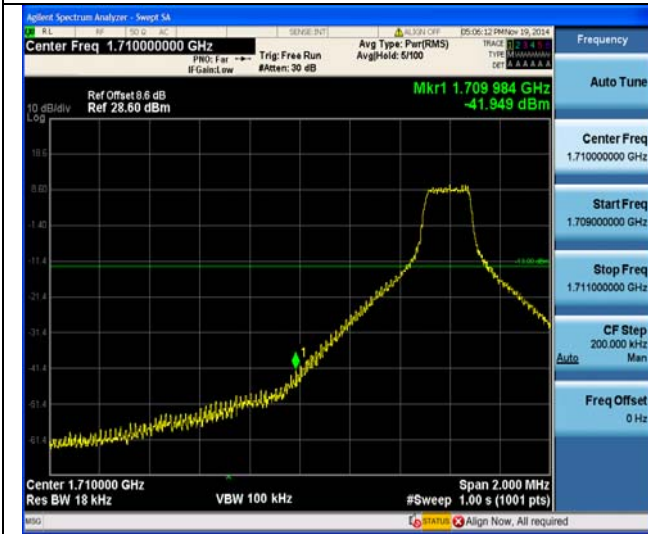

LTE FDD Band 4-10MHz Channel Bandwidth Band Edge Compliance

Low Channel

QPSK

16QAM