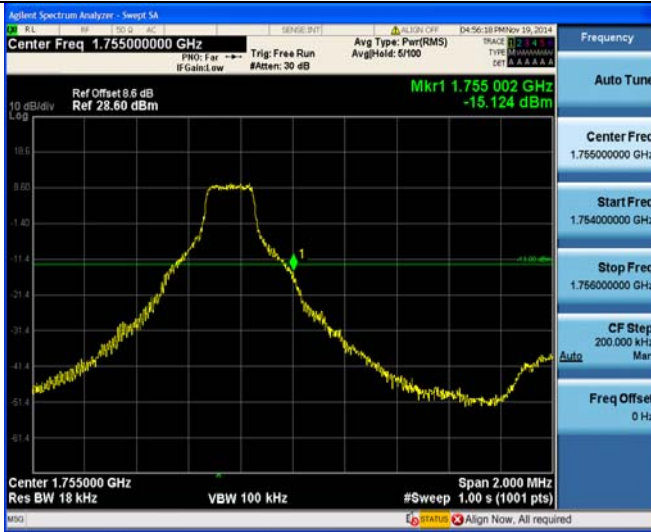

LTE FDD Band 4-3MHz Channel Bandwidth Band Edge Compliance
High Channel

QPSK

16QAM

1RB#14

1RB#14

8RB#0

8RB#0

8RB#4