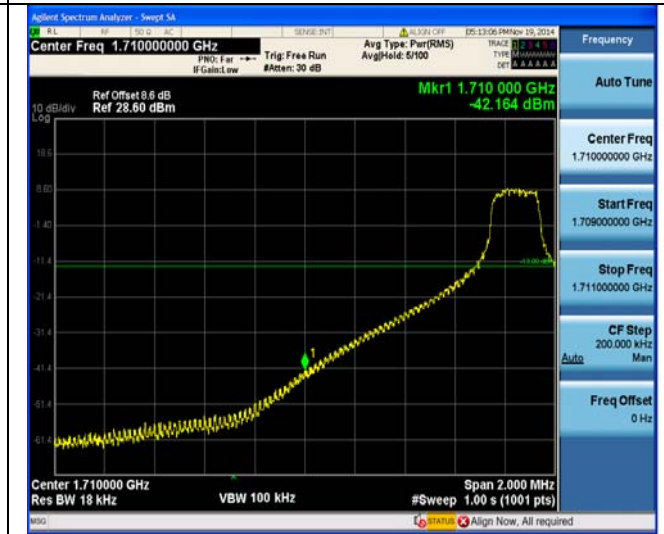

25RB#25

25RB#25

50RB#0

50RB#0

LTE FDD Band 4-15MHz Channel Bandwidth Band Edge Compliance

Low Channel

QPSK

16QAM