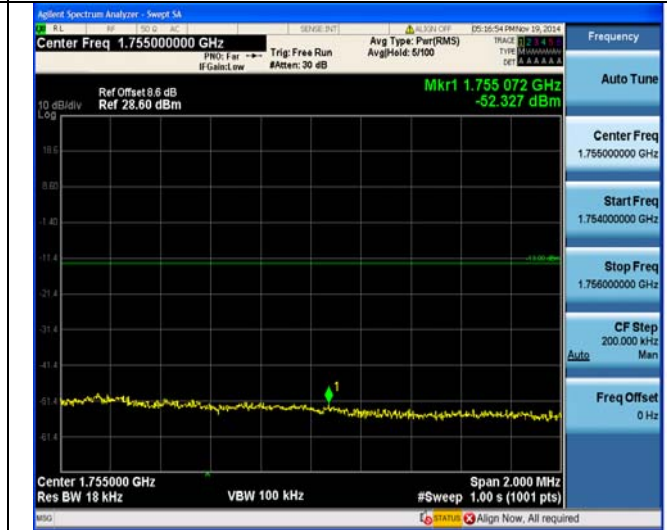

1RB#74

1RB#74