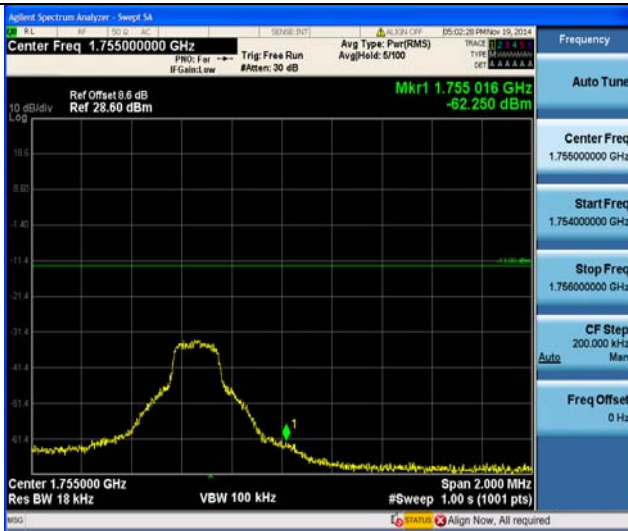

High Channel

QPSK

16QAM