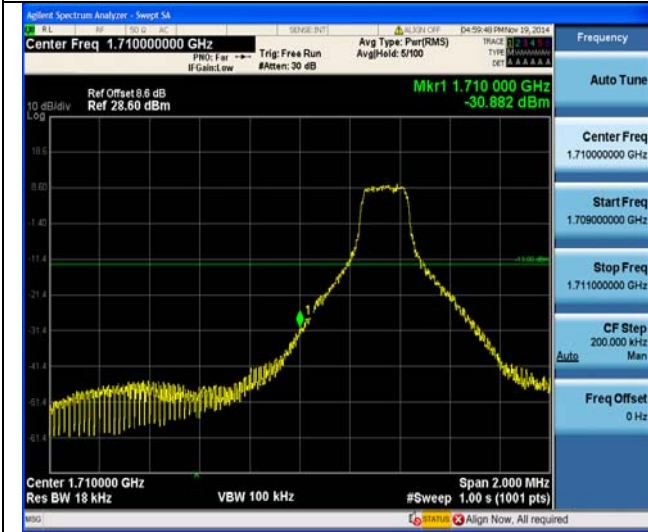

LTE FDD Band 4-5MHz Channel Bandwidth Band Edge Compliance

Low Channel

QPSK