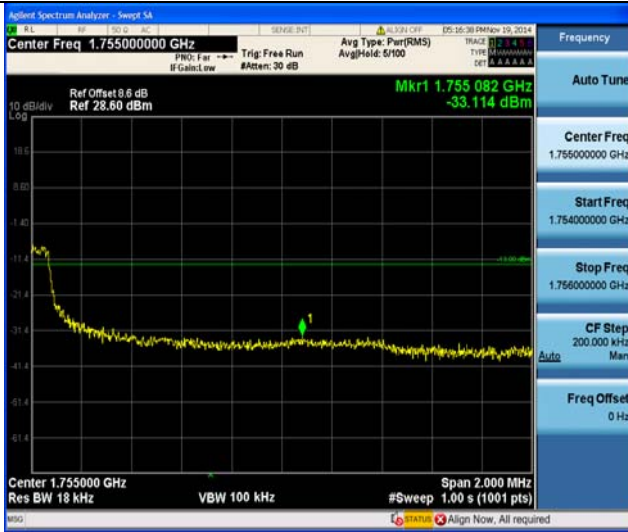

LTE FDD Band 4-15MHz Channel Bandwidth Band Edge Compliance
High Channel

QPSK

16QAM