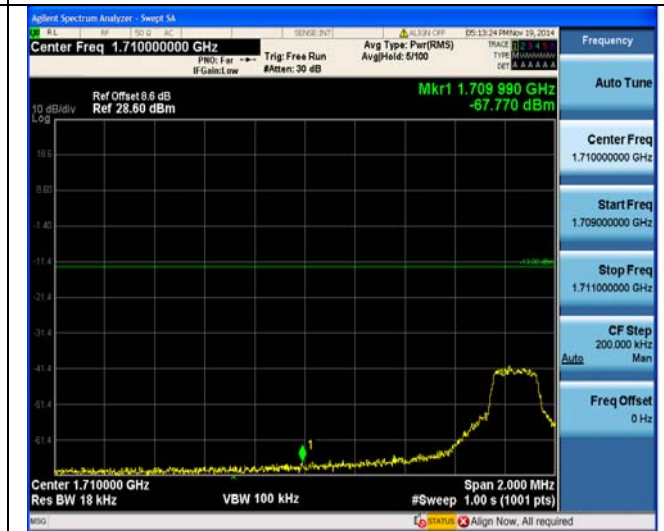

1RB#37

1RB#37