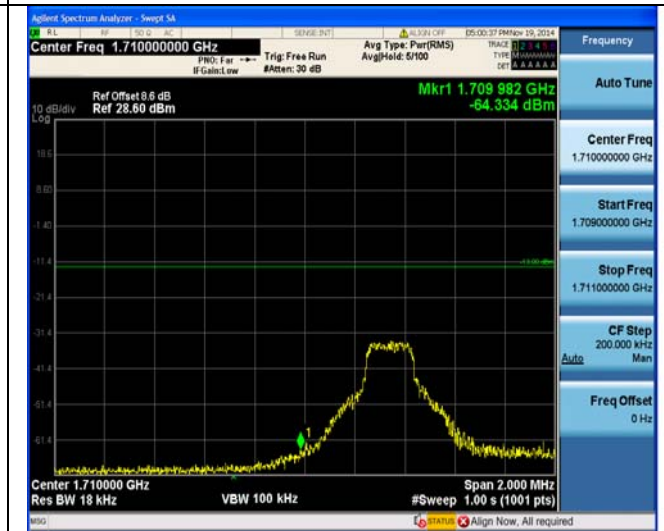

LTE FDD Band 4-5MHz Channel Bandwidth Band Edge Compliance

Low Channel

QPSK

16QAM

1RB#0

1RB#0

1RB#12

1RB#12

1RB#24

1RB#24

LTE FDD Band 4-5MHz Channel Bandwidth Band Edge Compliance

Low Channel

QPSK

16QAM

12RB#0

12RB#0