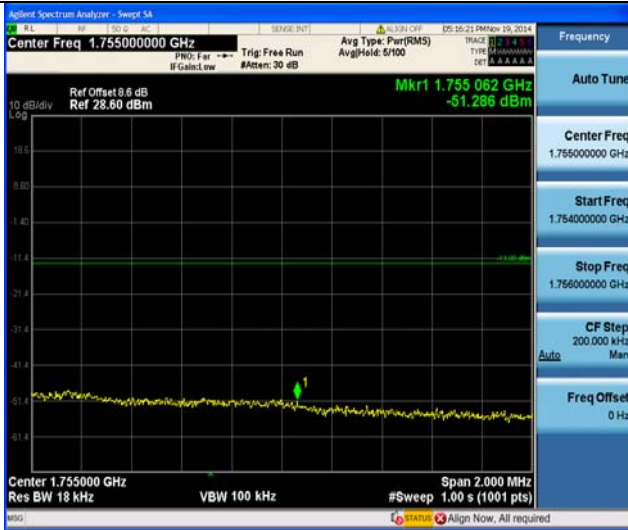

1RB#74

1RB#74