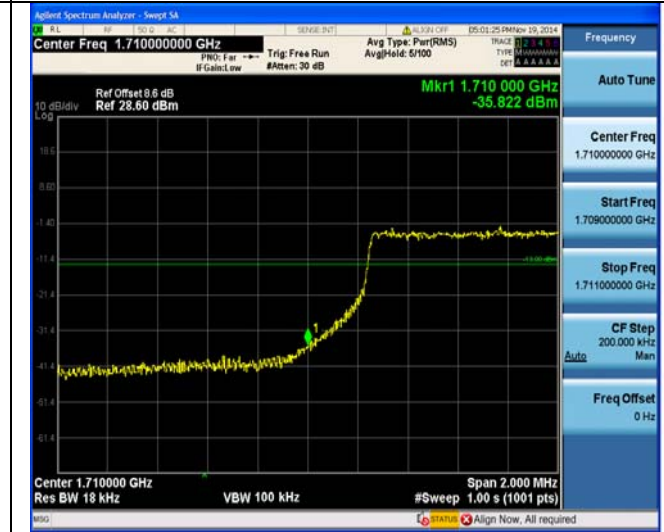

1RB#24

1RB#24

LTE FDD Band 4-5MHz Channel Bandwidth Band Edge Compliance

Low Channel

QPSK

16QAM

12RB#0

12RB#0