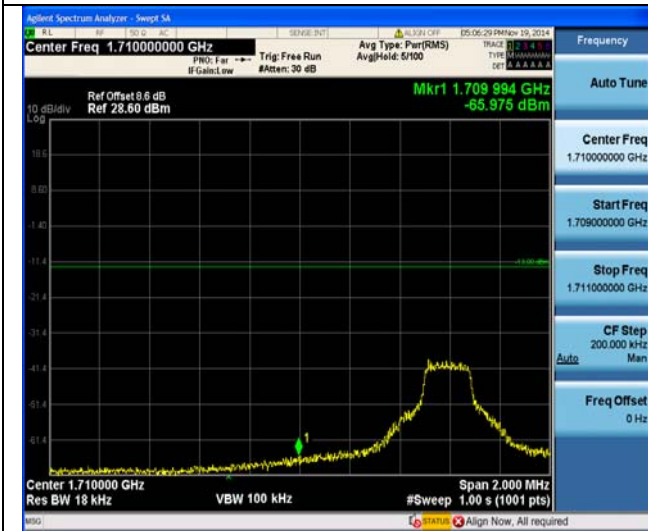

1RB#24

1RB#24