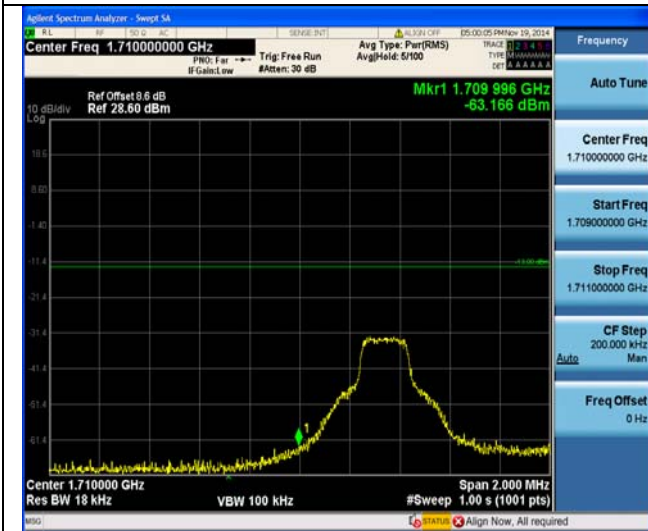

LTE FDD Band 4-5MHz Channel Bandwidth Band Edge Compliance

Low Channel

QPSK

16QAM

1RB#0

1RB#0

1RB#12

1RB#12