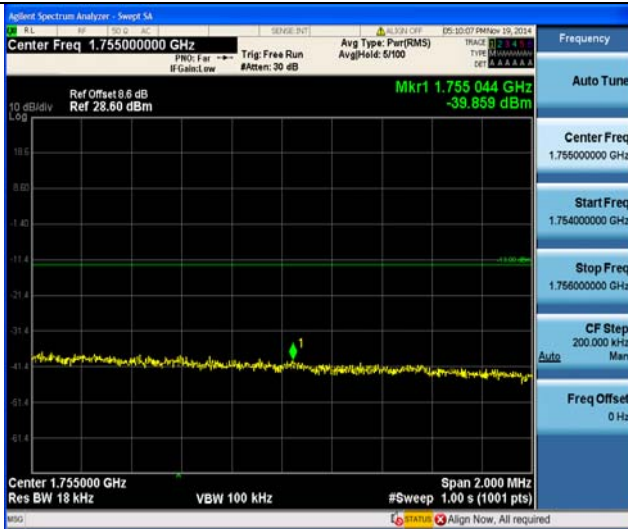

25RB#0

25RB#12