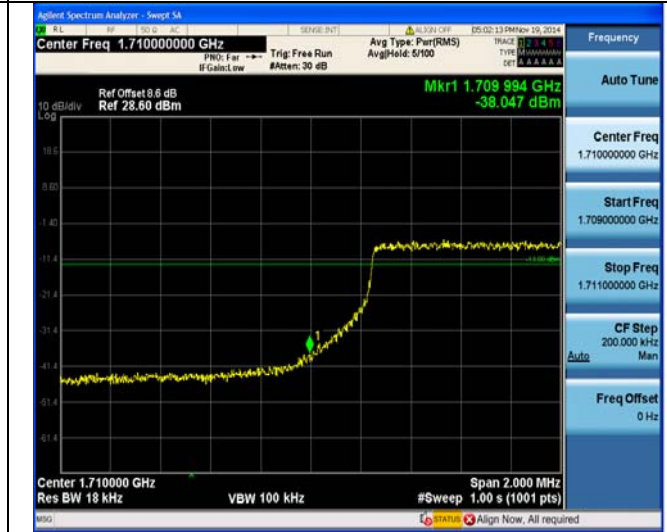

12RB#6

12RB#6

12RB#13

12RB#13

LTE FDD Band 4-5MHz Channel Bandwidth Band Edge Compliance

Low Channel

QPSK

16QAM