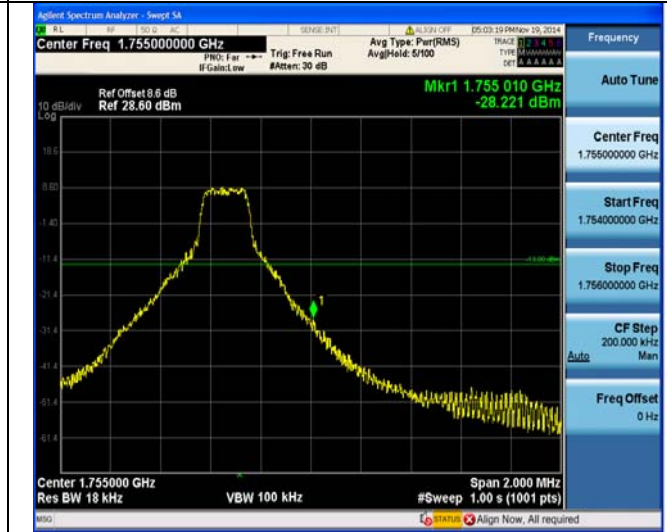

1RB#12

LTE FDD Band 4-5MHz Channel Bandwidth Band Edge Compliance
High Channel

QPSK

16QAM

1RB#24

1RB#24

12RB#0

12RB#0