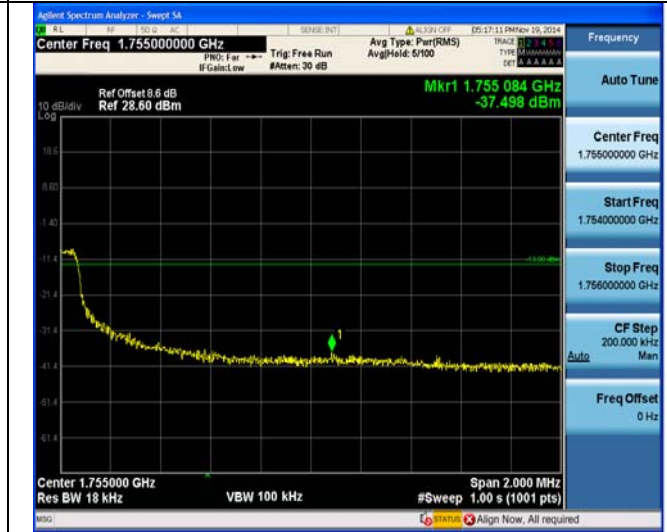

LTE FDD Band 4-15MHz Channel Bandwidth Band Edge Compliance
High Channel

QPSK

16QAM