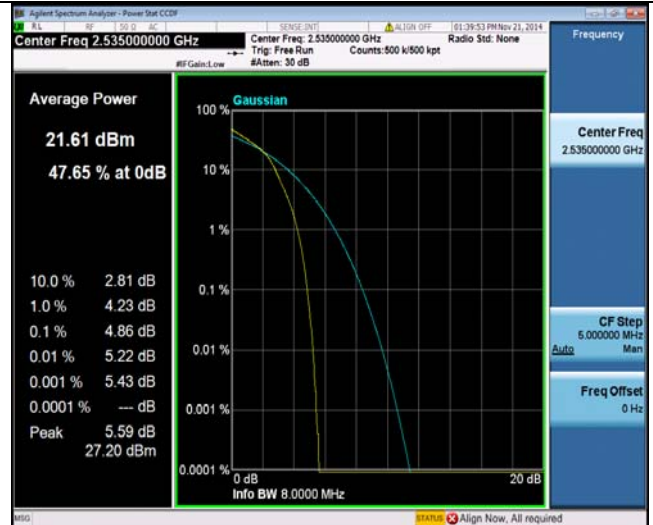

25RB#0

25RB#12

25RB#12

LTE FDD Band 7-10MHz Channel Bandwidth PAPR

Middle Channel

QPSK

16QAM

25RB#25