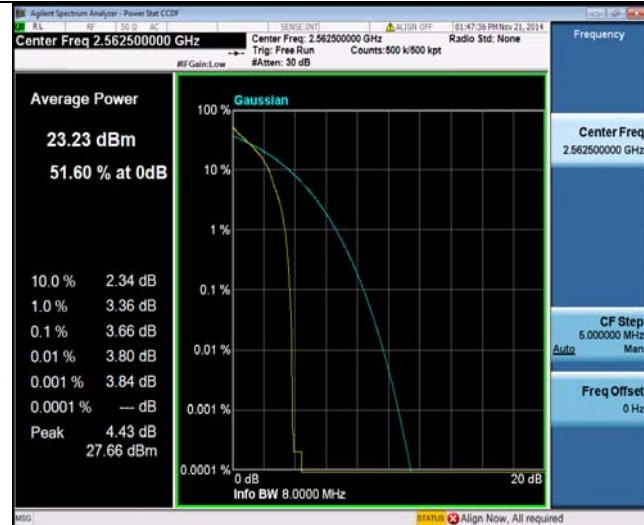

LTE FDD Band 7-15MHz Channel Bandwidth PAPR

High Channel

QPSK

16QAM