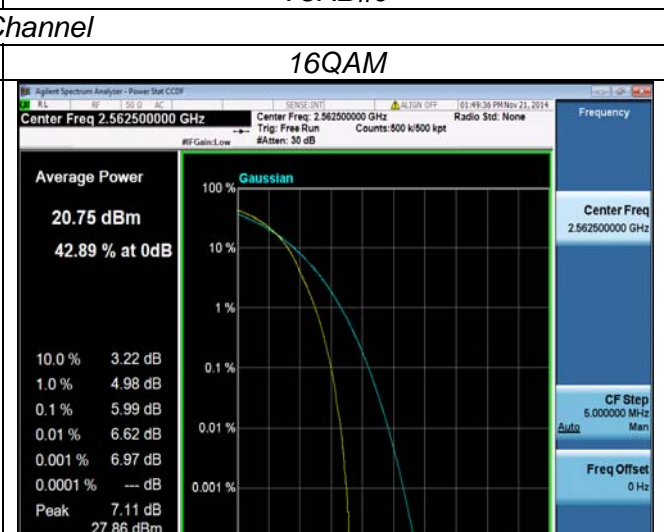

LTE FDD Band 7-15MHz Channel Bandwidth PAPR

Middle Channel

QPSK

16QAM

37RB#38

37RB#38

75RB#0

75RB#0

1RB#0

1RB#0

High Channel

QPSK

16QAM