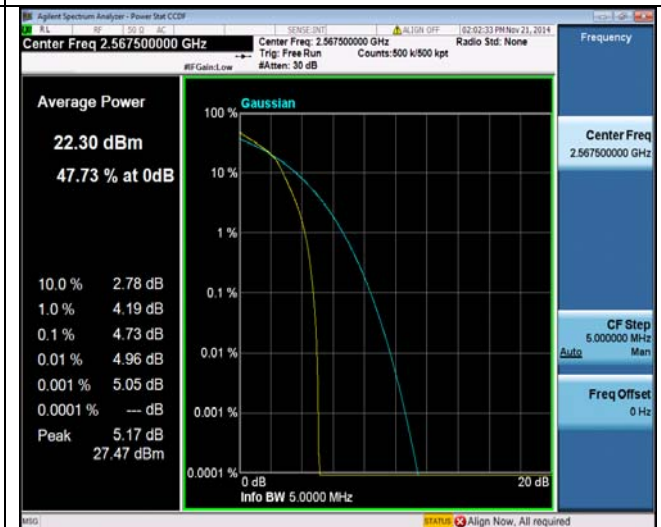

1RB#24

1RB#24