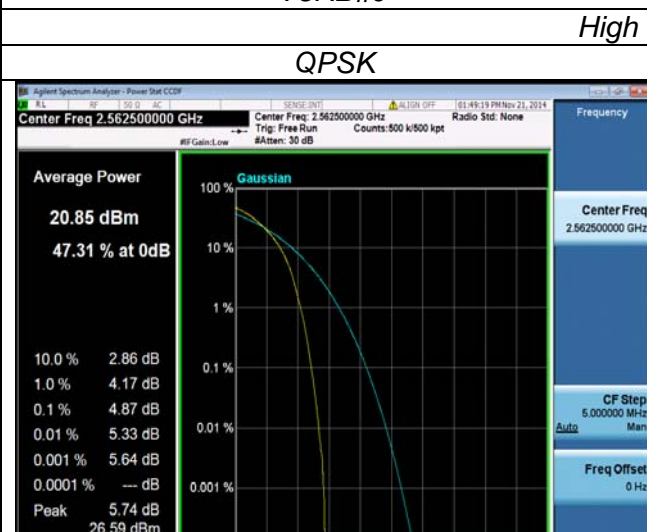

37RB#18

LTE FDD Band 7-15MHz Channel Bandwidth PAPR

Middle Channel

QPSK

16QAM

37RB#38

37RB#38

75RB#0