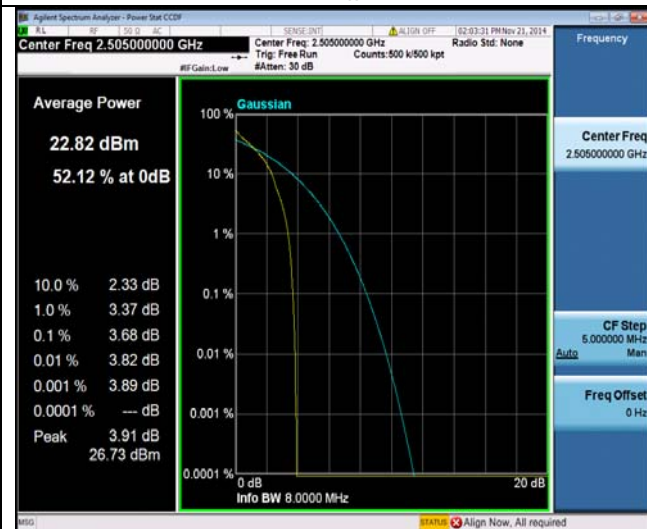

1RB#0

1RB#0