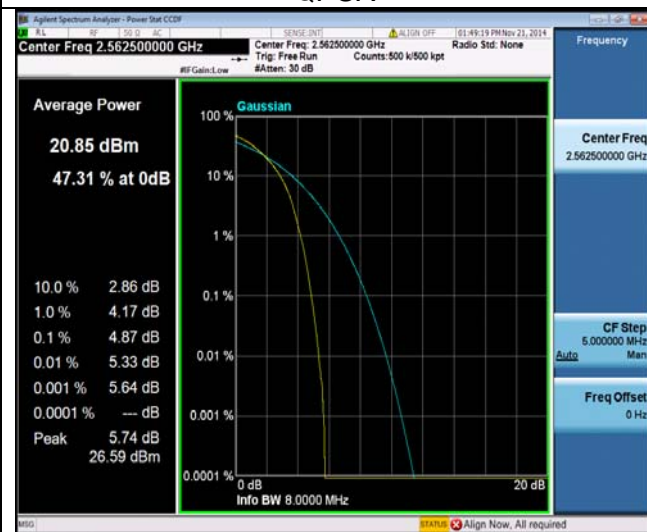

75RB#0

1RB#0

1RB#0

High Channel

QPSK

16QAM

LTE FDD Band 7-15MHz Channel Bandwidth PAPR

High Channel