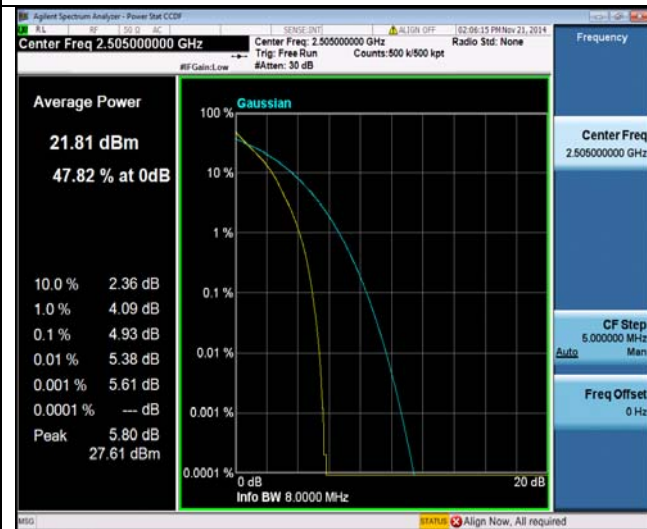

LTE FDD Band 7-10MHz Channel Bandwidth PAPR

Low Channel

QPSK

16QAM

25RB#0

25RB#0

25RB#12

25RB#12