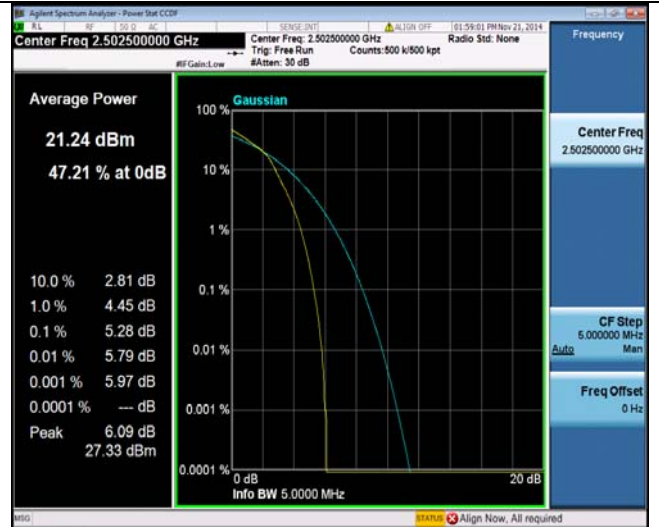

LTE FDD Band 7-5MHz Channel Bandwidth PAPR

Low Channel

QPSK

25RB#0

16QAM

25RB#0

Middle Channel

QPSK

1RB#0

16QAM

1RB#0

QPSK

1RB#12

16QAM

1RB#12