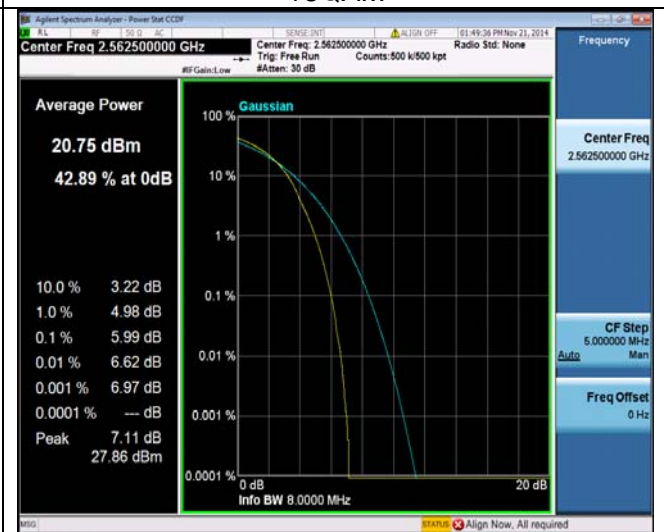

75RB#0

1RB#0

1RB#0

High Channel

QPSK

16QAM

LTE FDD Band 7-15MHz Channel Bandwidth PAPR

High Channel