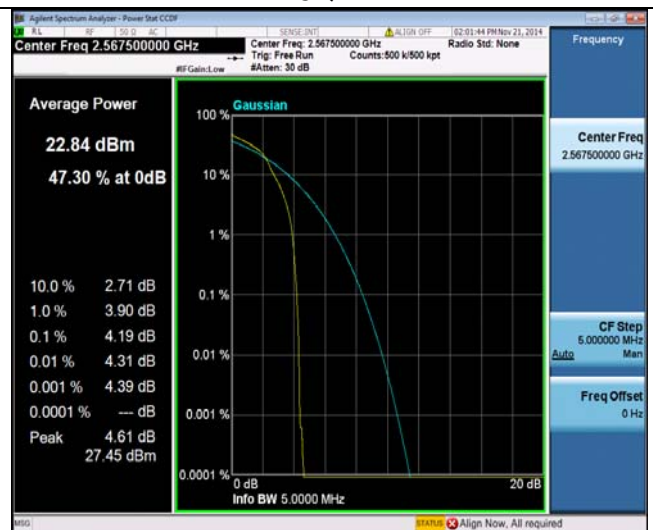

1RB#0

1RB#0

LTE FDD Band 7-5MHz Channel Bandwidth PAPR

High Channel

QPSK

16QAM

1RB#12

1RB#12