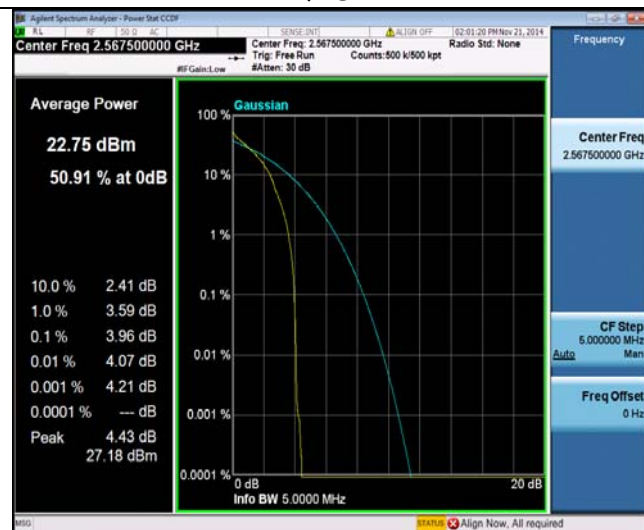

High Channel

QPSK