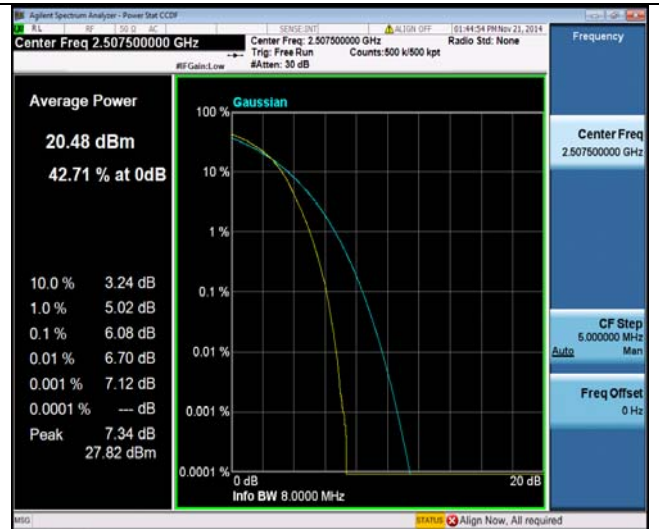

LTE FDD Band 7-15MHz Channel Bandwidth PAPR

Low Channel

QPSK

75RB#0

16QAM

75RB#0

Middle Channel

QPSK