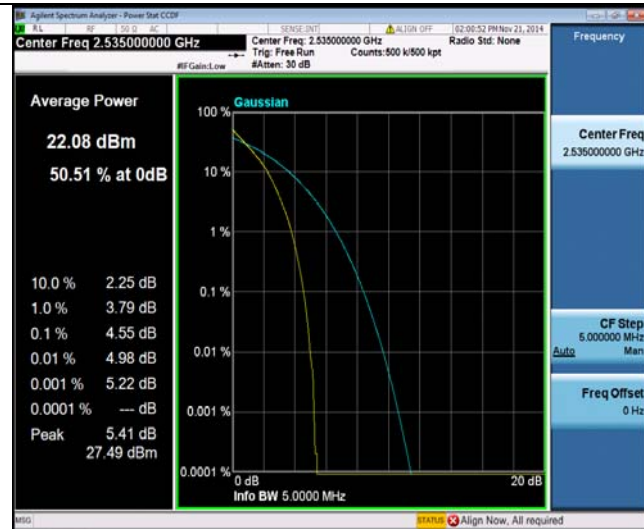

LTE FDD Band 7-5MHz Channel Bandwidth PAPR

Middle Channel

QPSK

16QAM

12RB#13

12RB#13

25RB#0

25RB#0

High Channel

QPSK

16QAM

1RB#0

1RB#0