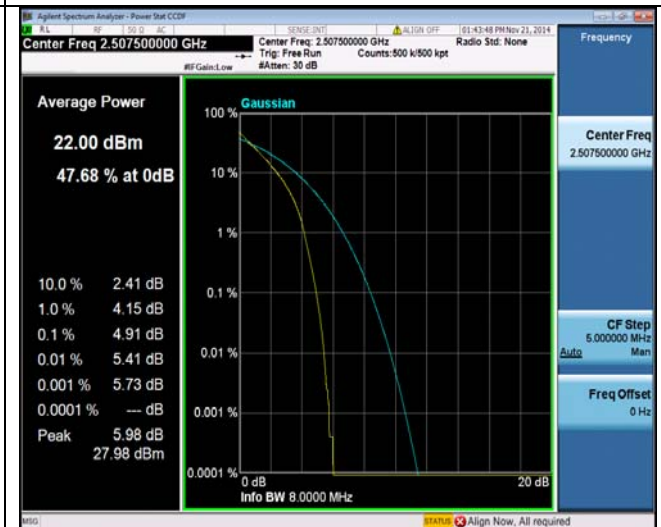

1RB#37

1RB#37