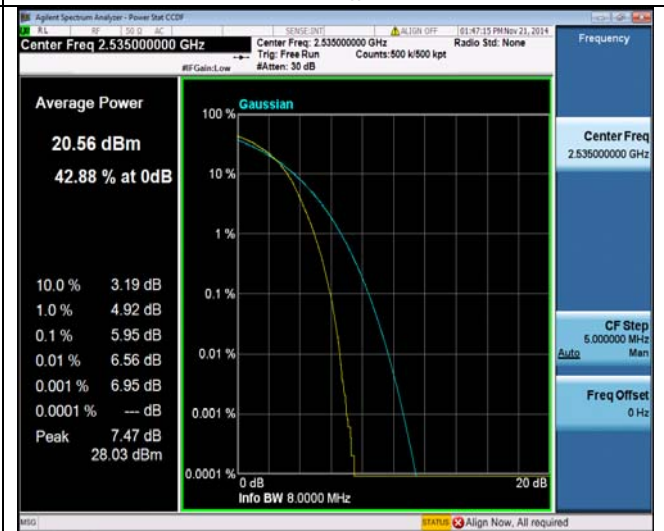

37RB#18

LTE FDD Band 7-15MHz Channel Bandwidth PAPR

Middle Channel

QPSK

16QAM

37RB#38

37RB#38

75RB#0