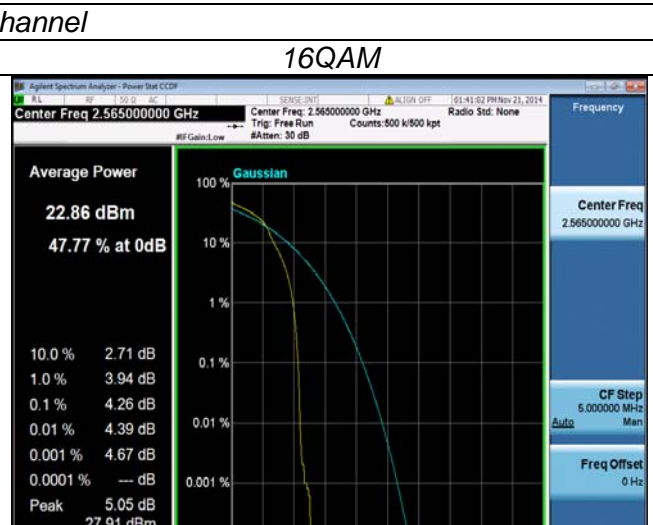

LTE FDD Band 7-10MHz Channel Bandwidth PAPR

Middle Channel

QPSK

16QAM

25RB#25

25RB#25

50RB#0

50RB#0

High Channel

QPSK

16QAM

1RB#0

1RB#0