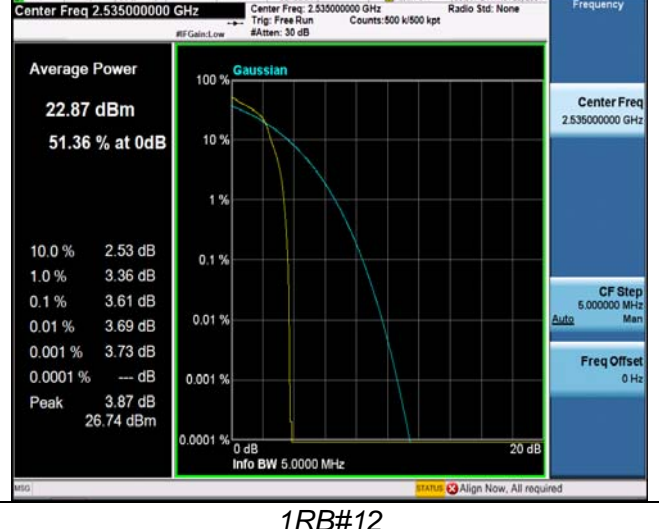

1RB#12

16QAM

1RB#12

LTE FDD Band 7-5MHz Channel Bandwidth PAPR

Middle Channel

QPSK

16QAM

1RB#24