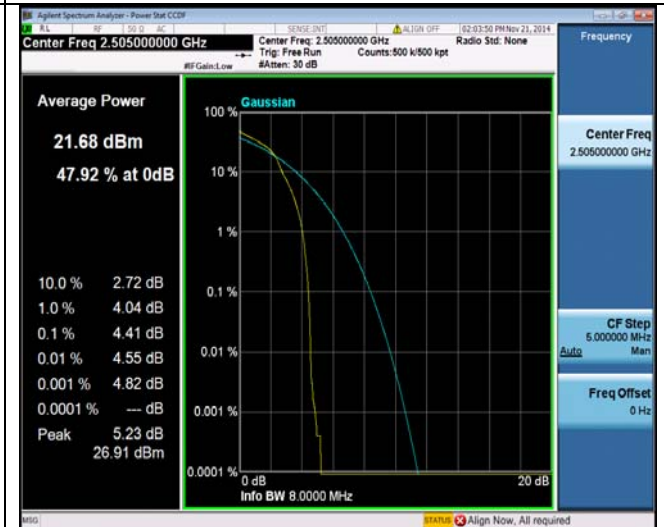

LTE FDD Band 7-10MHz Channel Bandwidth PAPR

Low Channel

QPSK

16QAM