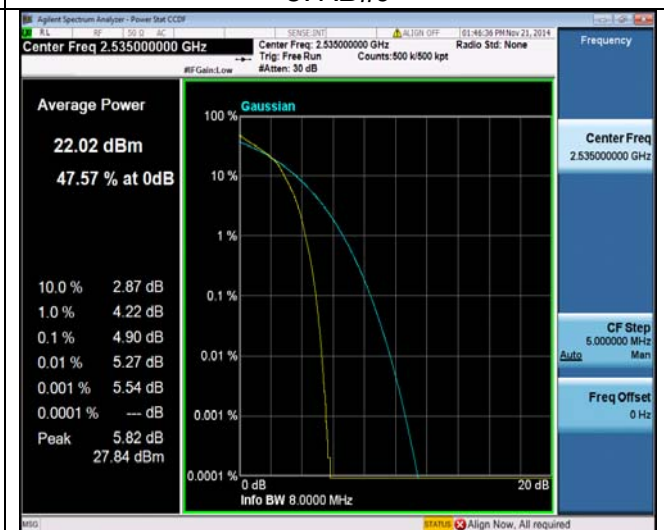

37RB#0

37RB#0