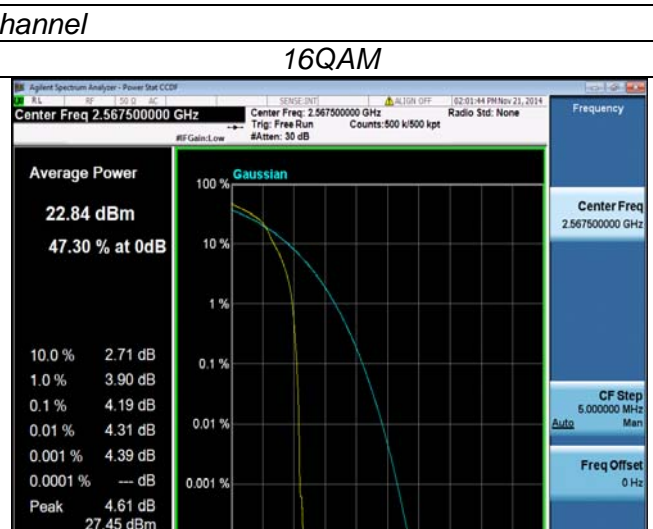

LTE FDD Band 7-5MHz Channel Bandwidth PAPR

Middle Channel

QPSK

16QAM

12RB#13

12RB#13

25RB#0

25RB#0

High Channel

QPSK

16QAM

1RB#0

1RB#0