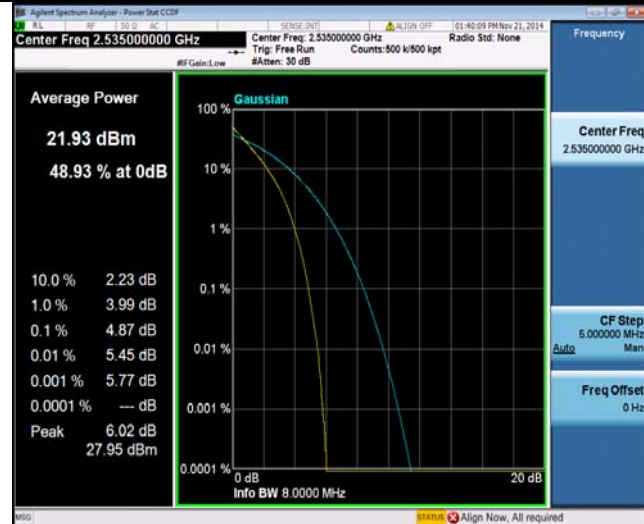

25RB#0

25RB#12

25RB#12

LTE FDD Band 7-10MHz Channel Bandwidth PAPR

Middle Channel

QPSK

16QAM

25RB#25