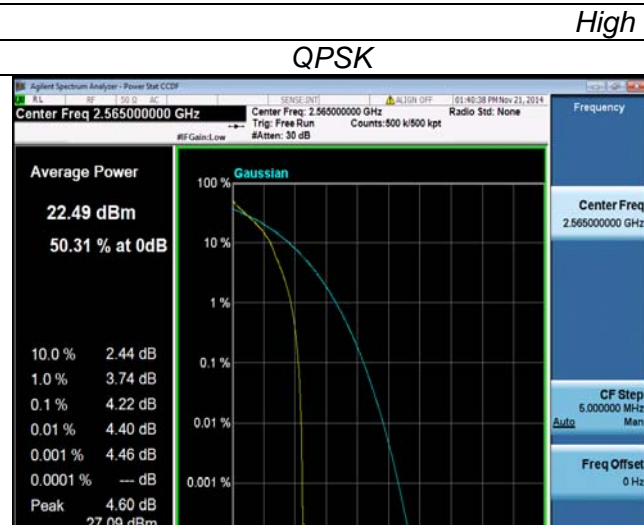

LTE FDD Band 7-10MHz Channel Bandwidth PAPR

Middle Channel

QPSK

16QAM

25RB#25

25RB#25

50RB#0

50RB#0

High Channel

QPSK

16QAM

1RB#0

1RB#0