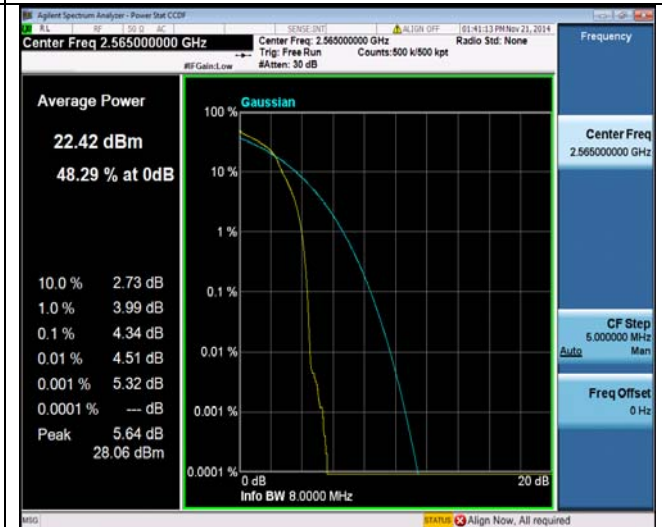

LTE FDD Band 7-10MHz Channel Bandwidth PAPR

High Channel

QPSK

16QAM

1RB#24

1RB#24

1RB#49

1RB#49