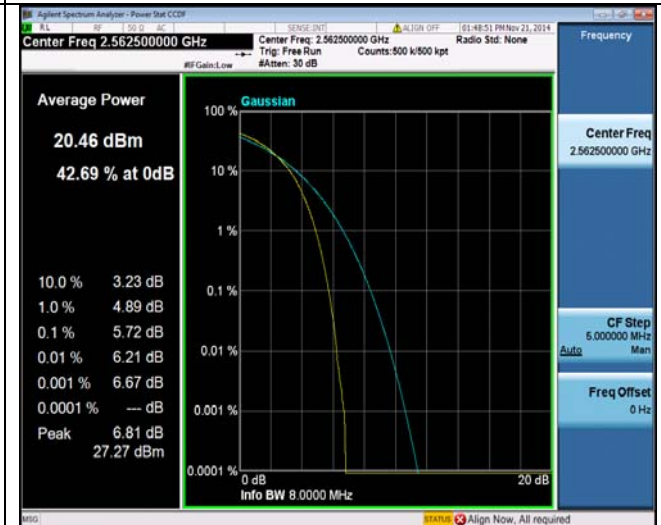

1RB#74

1RB#74