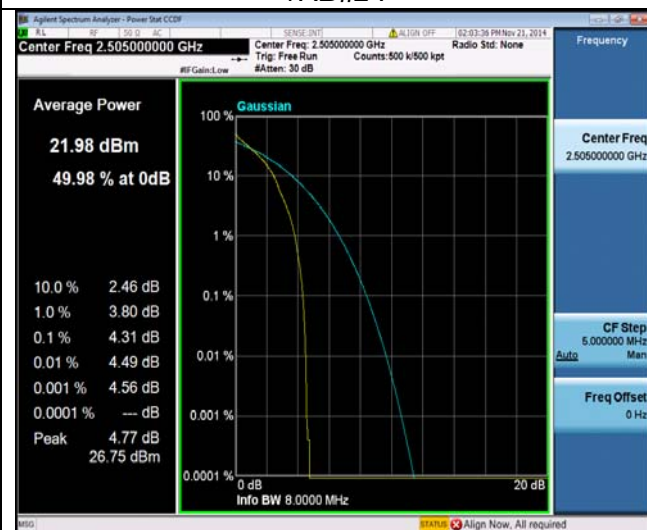

1RB#24

1RB#24