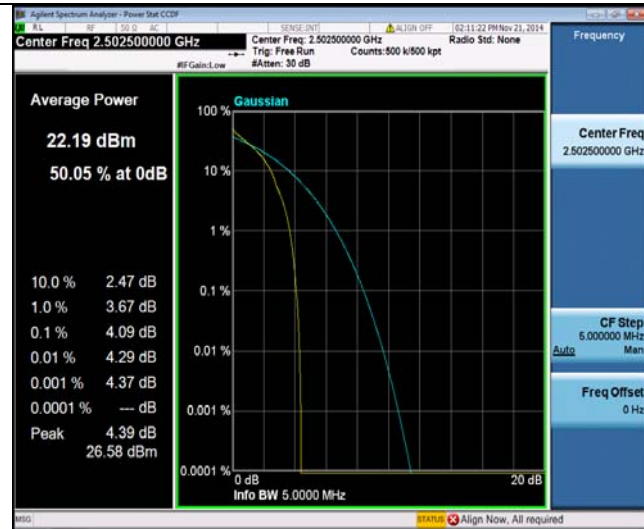

LTE FDD Band 7-5MHz Channel Bandwidth PAPR

Low Channel

QPSK

16QAM

1RB#0

1RB#0

1RB#12

1RB#12