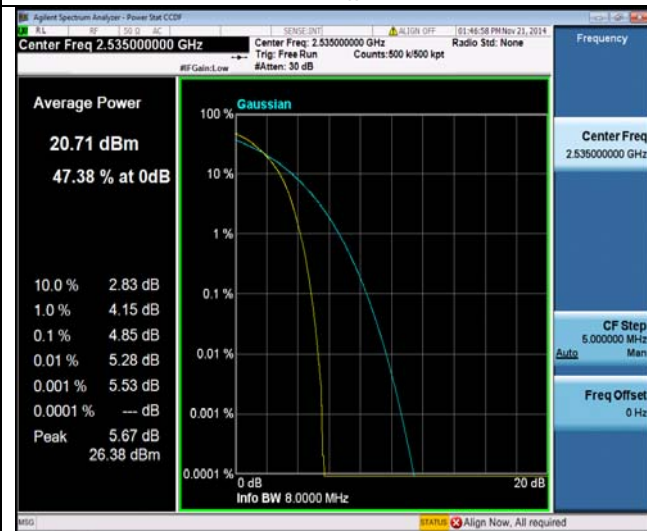

37RB#18

LTE FDD Band 7-15MHz Channel Bandwidth PAPR

Middle Channel

QPSK

16QAM

37RB#38

37RB#38

75RB#0