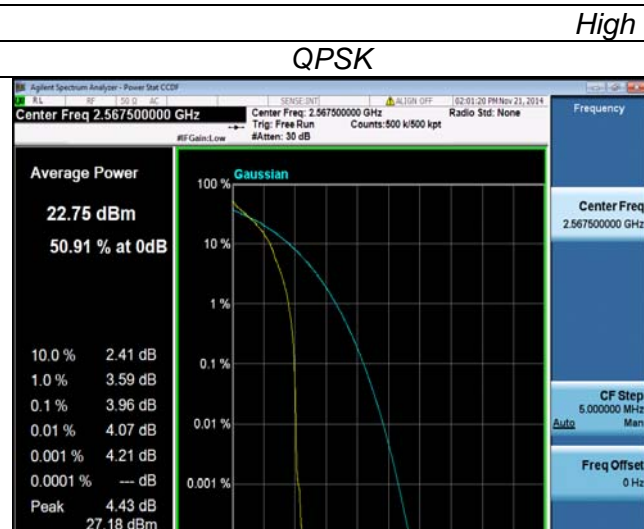

LTE FDD Band 7-5MHz Channel Bandwidth PAPR

Middle Channel

QPSK

16QAM

12RB#13

12RB#13

25RB#0

25RB#0

High Channel

QPSK

16QAM

1RB#0

1RB#0