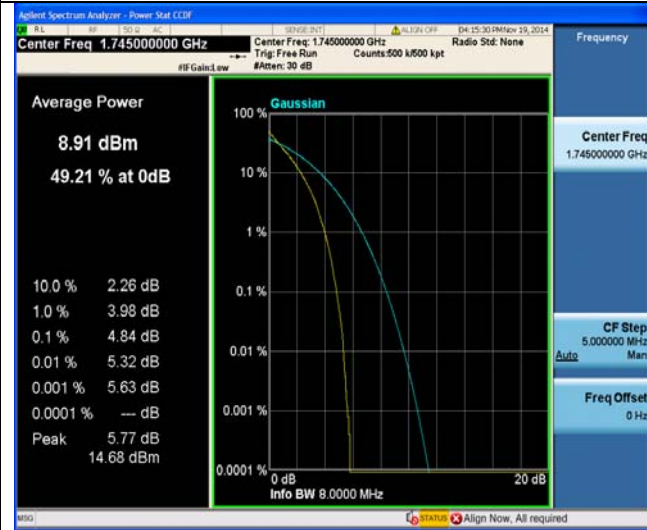

LTE FDD Band 4-20MHz Channel Bandwidth PAPR

High Channel

QPSK

16QAM

50RB#25

50RB#25

50RB#50

50RB#50