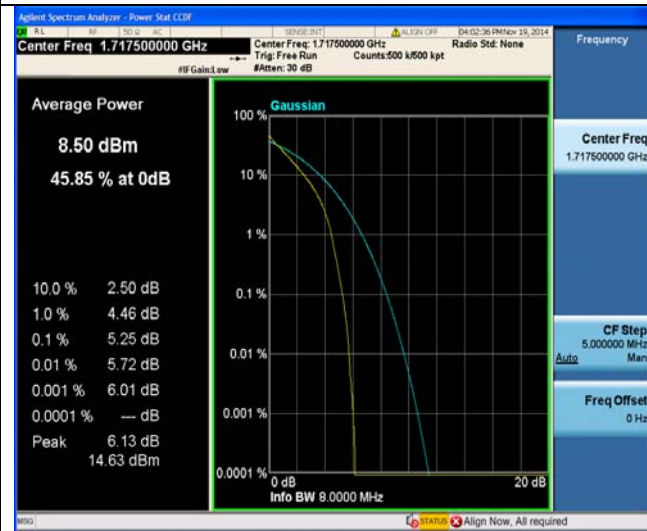

37RB#0

37RB#0