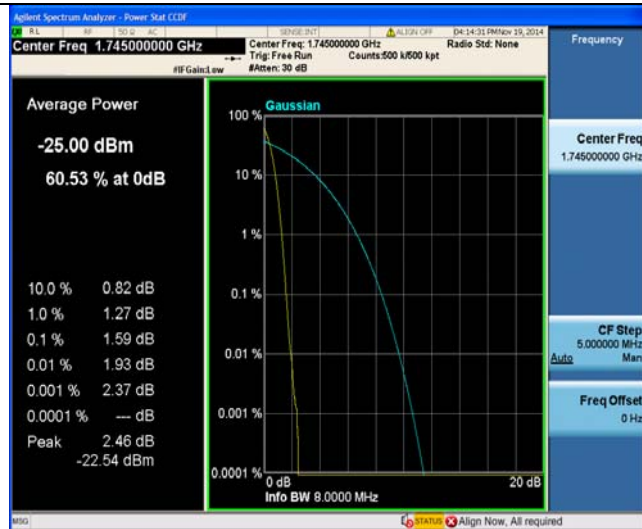

100RB#0

100RB#0

High Channel

QPSK

16QAM