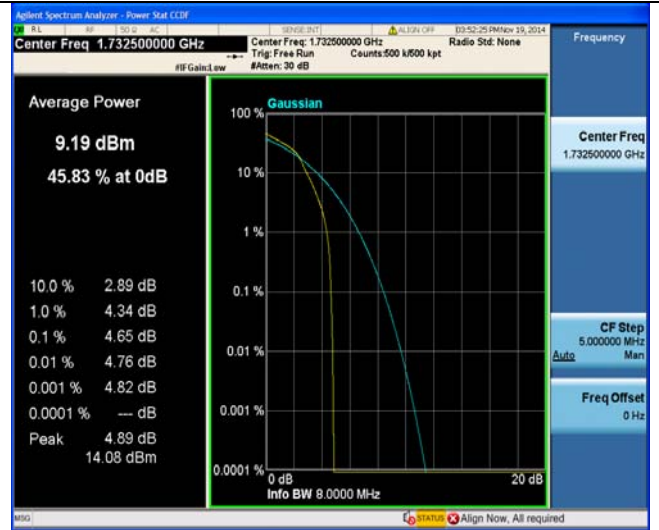

LTE FDD Band 4-10MHz Channel Bandwidth PAPR

Middle Channel

QPSK

16QAM