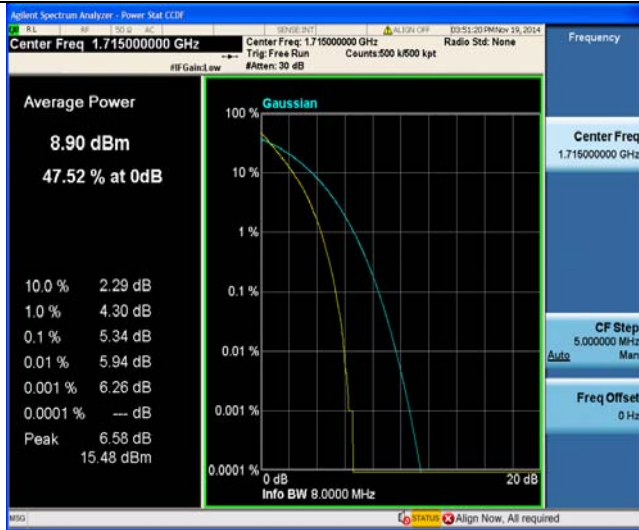

25RB#25

25RB#25

LTE FDD Band 4-10MHz Channel Bandwidth PAPR

Low Channel

QPSK

16QAM

50RB#0

50RB#0