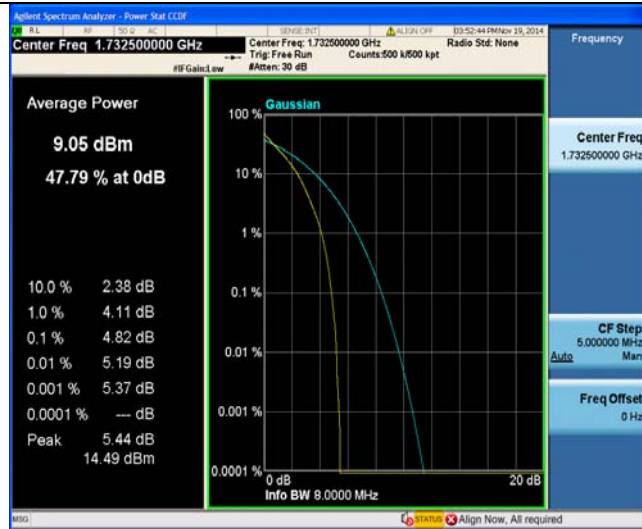

25RB#0

25RB#0