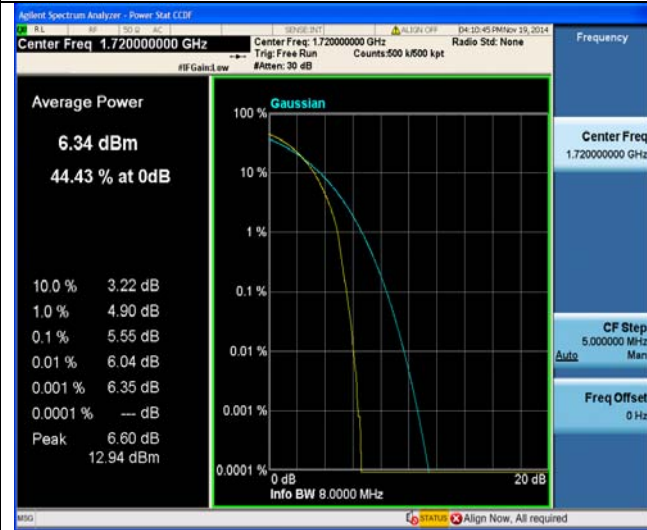

LTE FDD Band 4-20MHz Channel Bandwidth PAPR

Low Channel

QPSK

16QAM