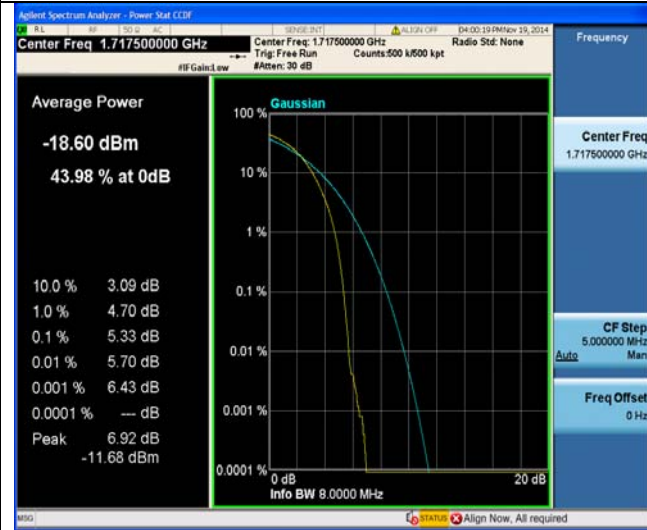

50RB#0

50RB#0

LTE FDD Band 4-15MHz Channel Bandwidth PAPR

Low Channel

QPSK

16QAM

1RB#0

1RB#0