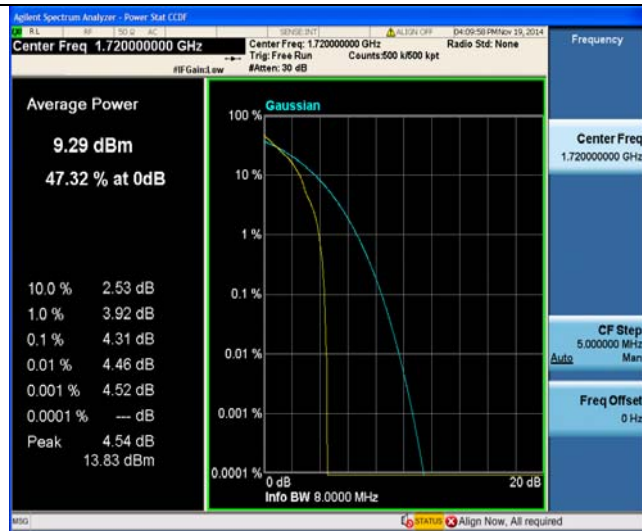

1RB#0

1RB#0