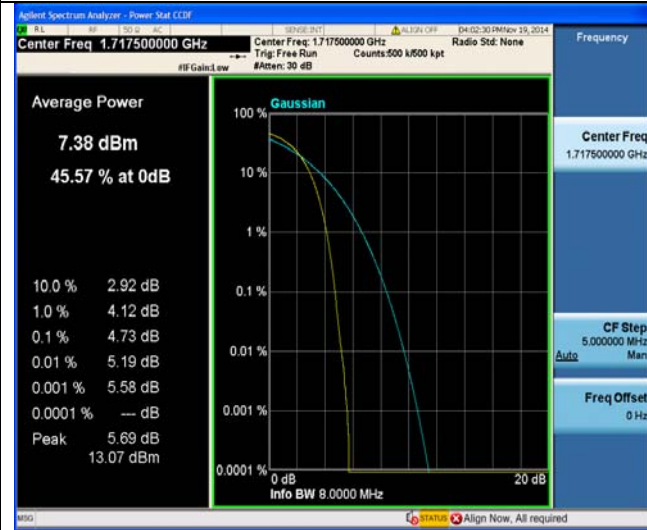

1RB#37

1RB#37

1RB#74

1RB#74

LTE FDD Band 4-15MHz Channel Bandwidth PAPR

Low Channel

QPSK

16QAM