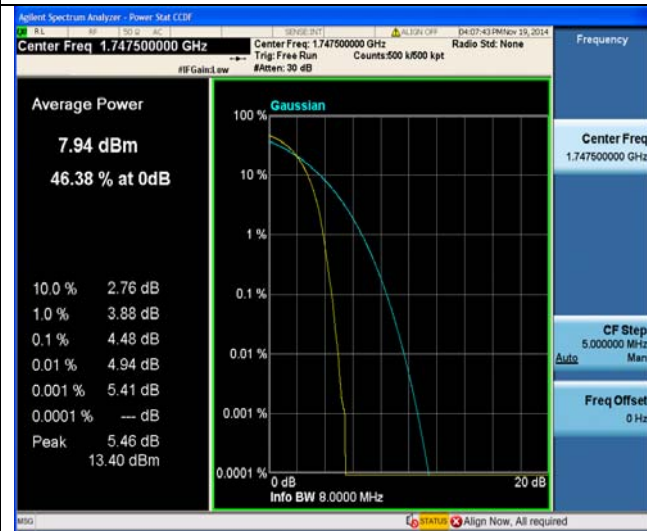

37RB#18

37RB#18