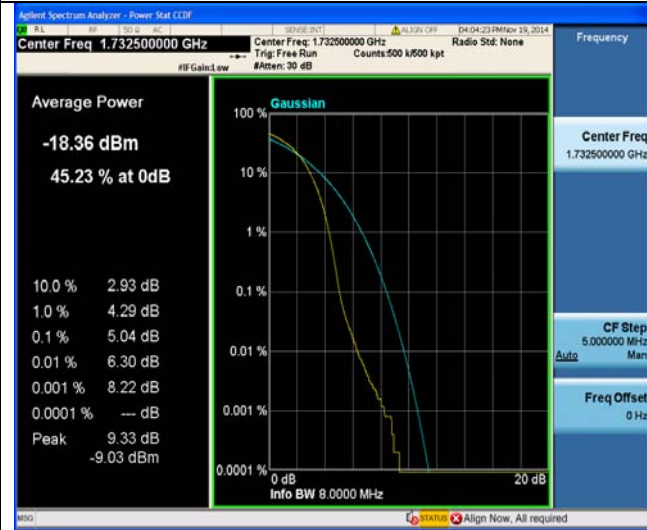

1RB#0

1RB#37

1RB#37

LTE FDD Band 4-15MHz Channel Bandwidth PAPR

Middle Channel

QPSK

16QAM

1RB#74