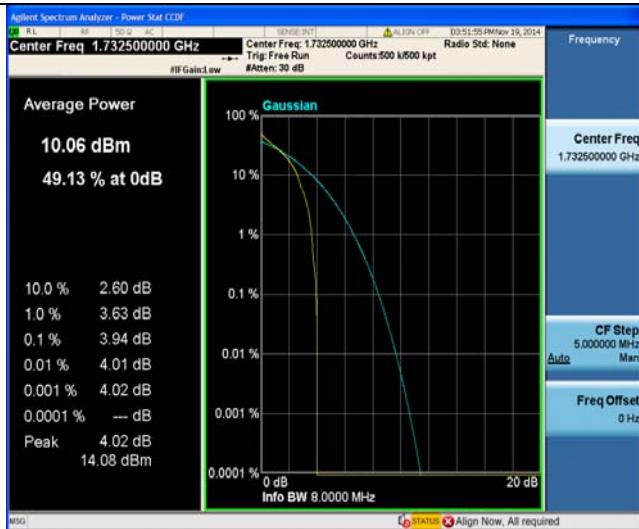

Middle Channel

QPSK

16QAM

1RB#0

1RB#0

1RB#24

1RB#24

LTE FDD Band 4-10MHz Channel Bandwidth PAPR