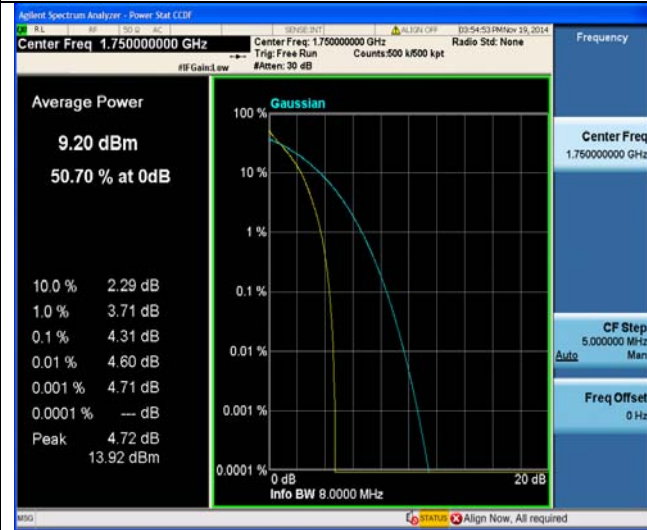

LTE FDD Band 4-10MHz Channel Bandwidth PAPR

High Channel

QPSK

16QAM