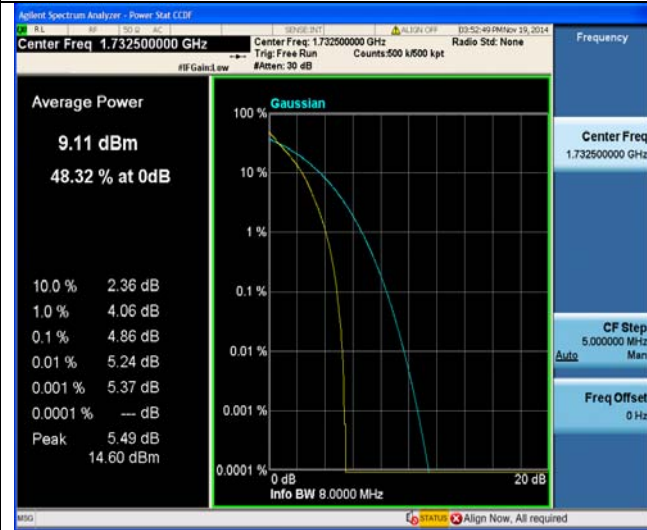

25RB#12

LTE FDD Band 4-10MHz Channel Bandwidth PAPR

Middle Channel

QPSK

16QAM

25RB#25

25RB#25

50RB#0