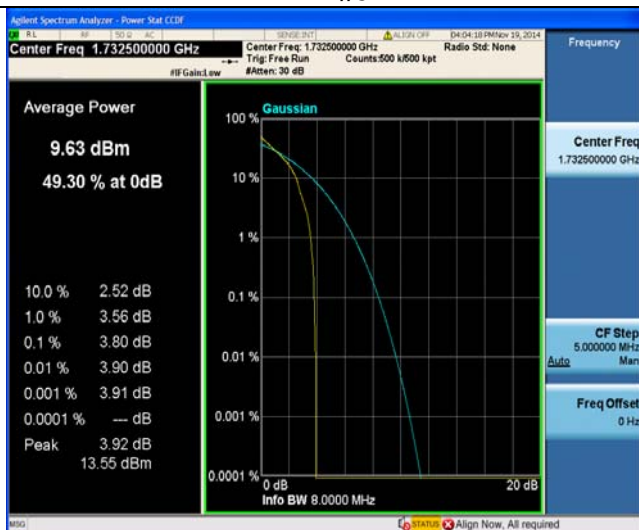

1RB#0

1RB#0