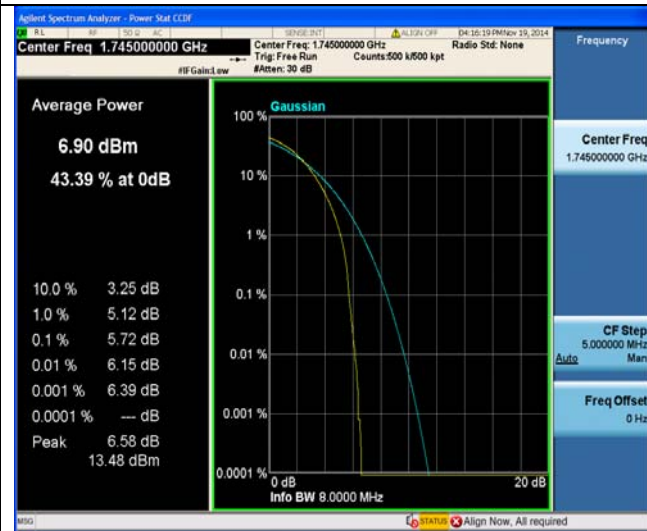

LTE FDD Band 4-20MHz Channel Bandwidth PAPR

High Channel

QPSK

16QAM

50RB#25

50RB#25

50RB#50

50RB#50