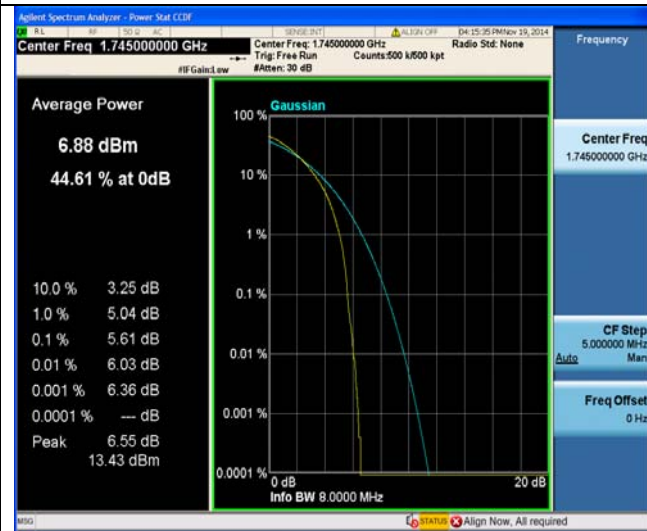

LTE FDD Band 4-20MHz Channel Bandwidth PAPR

High Channel

QPSK

16QAM

50RB#25

50RB#25

50RB#50

50RB#50