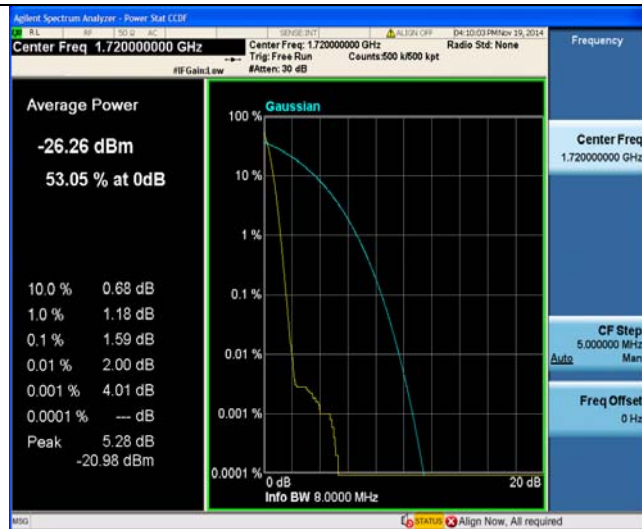

1RB#49

1RB#49