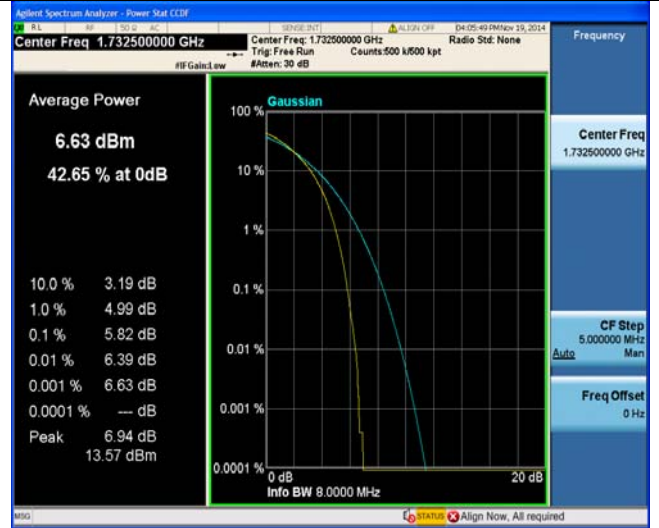

LTE FDD Band 4-15MHz Channel Bandwidth PAPR

Middle Channel

QPSK

16QAM