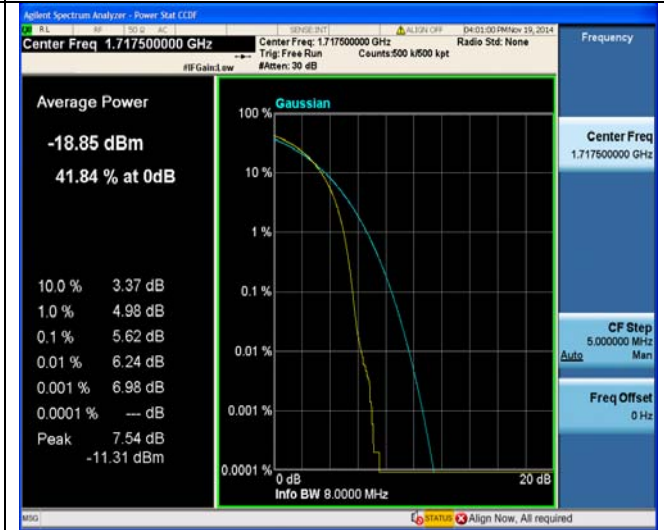

50RB#0

50RB#0

LTE FDD Band 4-15MHz Channel Bandwidth PAPR

Low Channel

QPSK

16QAM

1RB#0

1RB#0