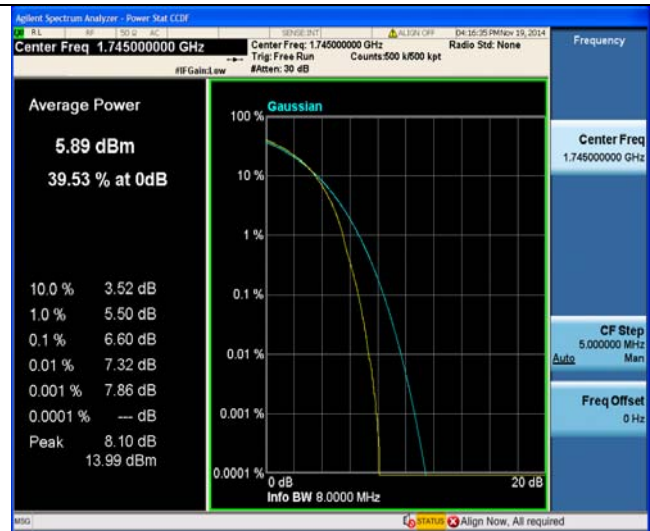

LTE FDD Band 4-20MHz Channel Bandwidth PAPR

High Channel

QPSK

16QAM

50RB#25

50RB#25

50RB#50

50RB#50