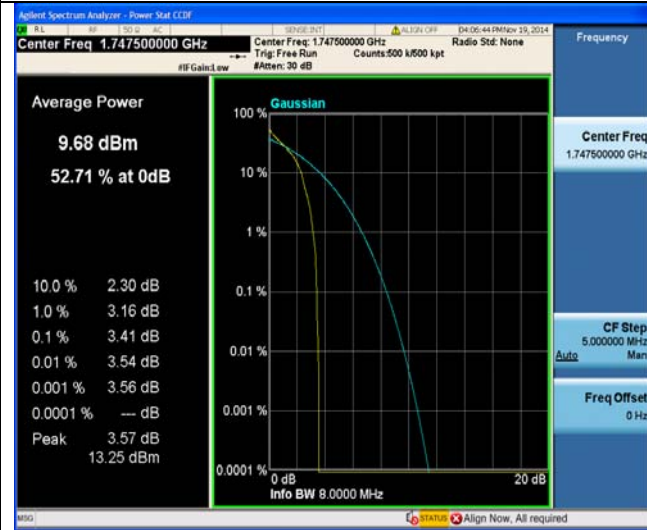

1RB#0

1RB#0

LTE FDD Band 4-15MHz Channel Bandwidth PAPR

High Channel

QPSK

16QAM

1RB#37

1RB#37