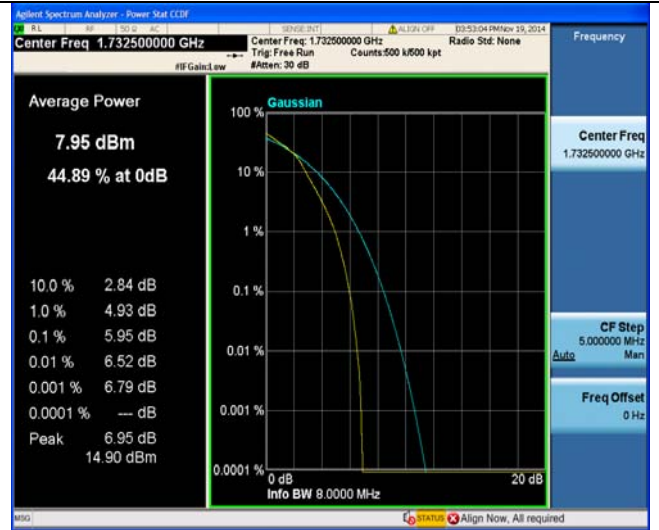

1RB#49

1RB#49