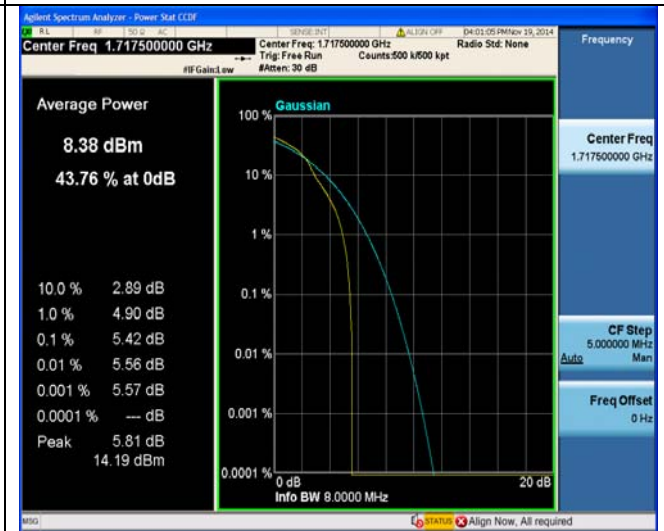

50RB#0

50RB#0

LTE FDD Band 4-15MHz Channel Bandwidth PAPR

Low Channel

QPSK

16QAM

1RB#0

1RB#0