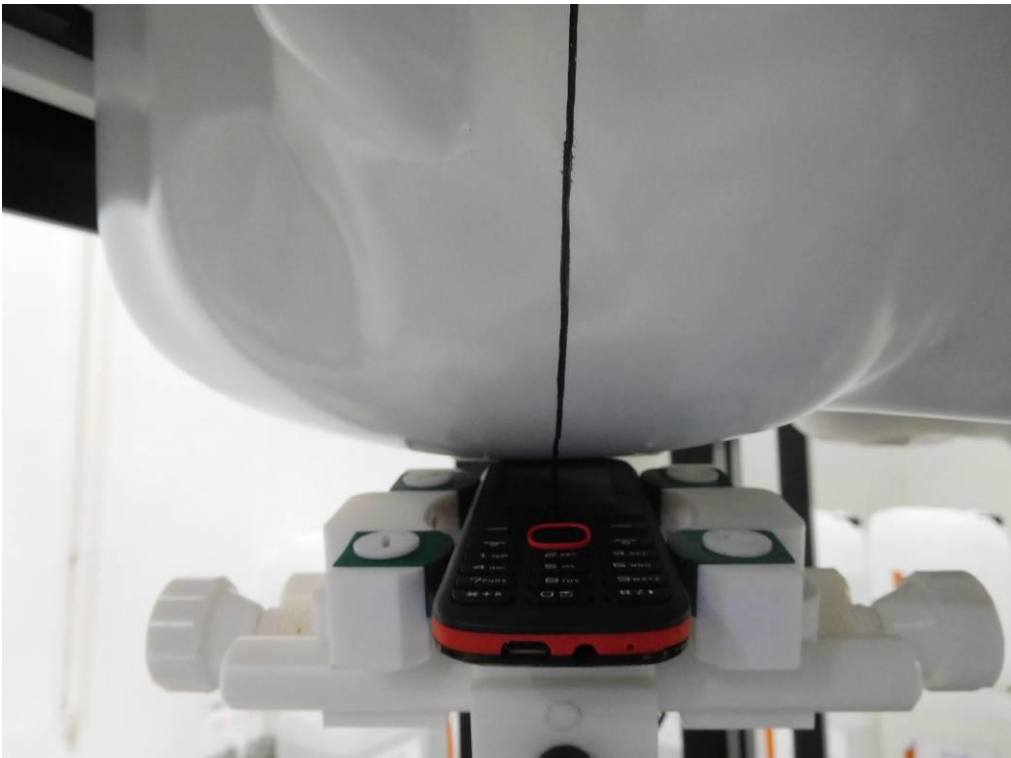

F2_SAR Setup photo

Right Touch

Right Tilt

Left Touch

Left Tilt

Body Front side(separation distance is 10mm)

Body Back side(separation distance is 10mm)