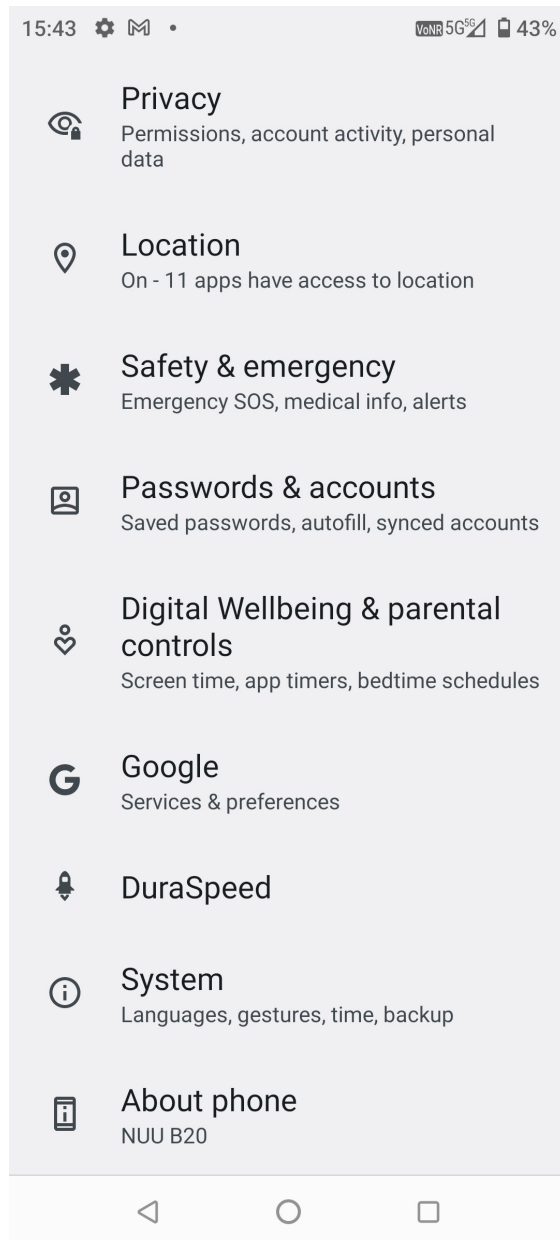

This model is applied E-label, please find description of E-label below.

1、 FCC ID (E-label) : Settings > About phone > Regulation

2、 To view the FCC ID, Choose: Settings > About phone > Regulation#

Device Display as follow:

Step 1, Click: Settings

Step 2, Click: About Phone

← About phone

Device name

NUU B20

Phone number (sim slot 1)

Unknown

Phone number (sim slot 2)