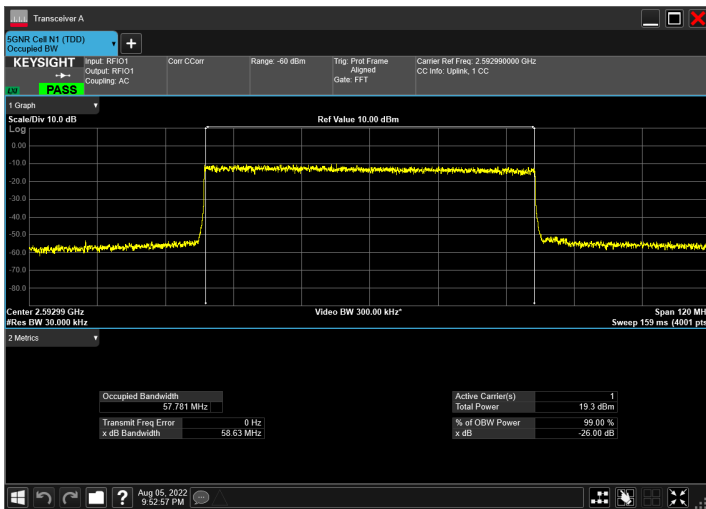

DC_66A_n41A_10MHz|60MHz_30kHz_1745MHz|2592.99MH
z_QPSK|CP-OFDM 64 QAM_RB1@50|RB162@0