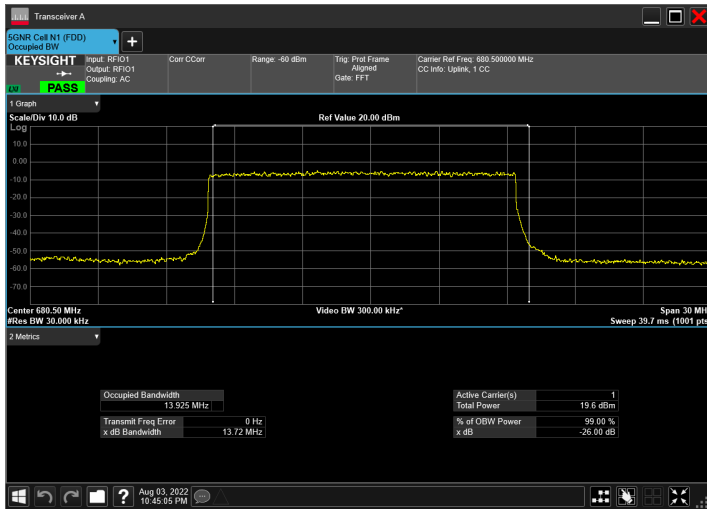

DC_66A_n71A_10MHz|15MHz_15kHz_1745MHz|680.5MHz_QPSK|DFT-s-OFDM PI/2 BPSK_RB1@50|RB75@0