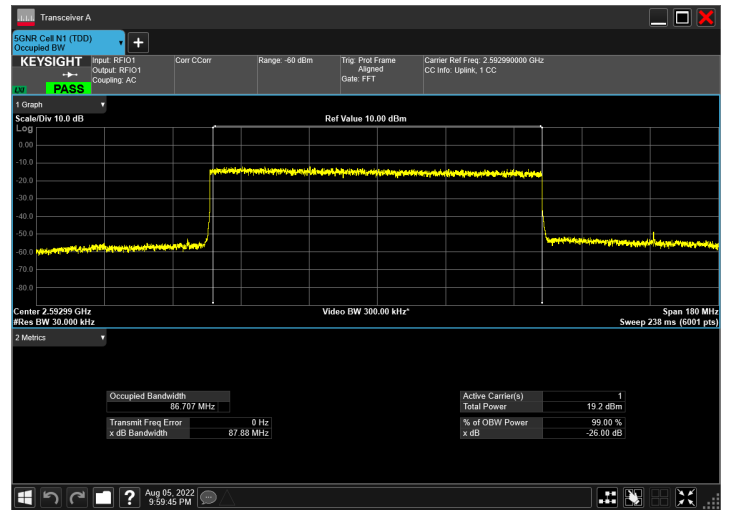

DC_66A_n41A_10MHz|90MHz_30kHz_1745MHz|2592.99MH
z_QPSK|CP-OFDM 16 QAM_RB1@50|RB245@0