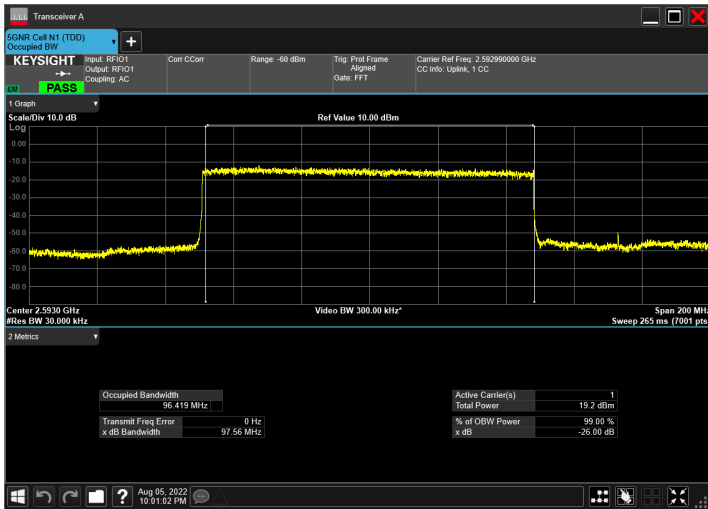

DC_66A_n41A_10MHz|100MHz_30kHz_1745MHz|2592.99M Hz_QPSK|DFT-s-OFDM PI/2 BPSK_RB1@50|RB270@0