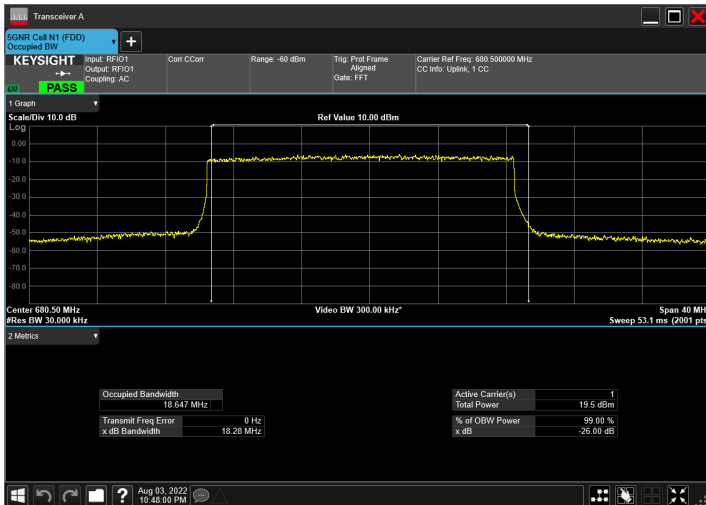

DC_66A_n71A_10MHz|20MHz_15kHz_1745MHz|680.5MHz_QPSK|DFT-s-OFDM QPSK_RB1@50|RB100@0