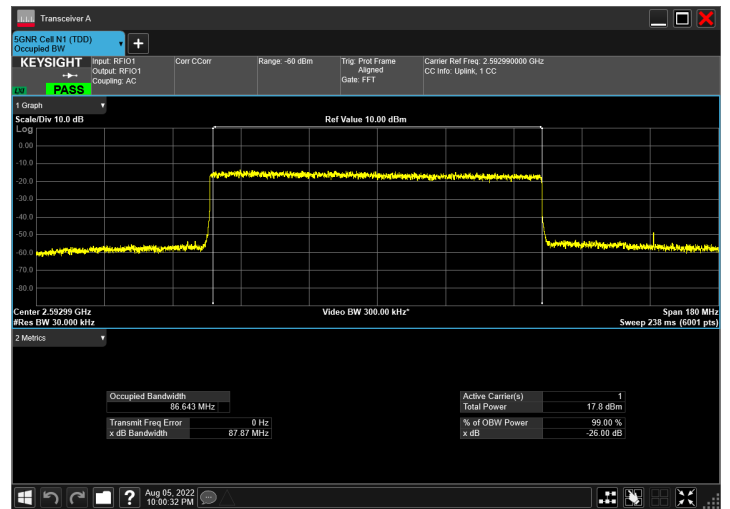

DC_66A_n41A_10MHz|90MHz_30kHz_1745MHz|2592.99MH
z_QPSK|CP-OFDM 256 QAM_RB1@50|RB245@0