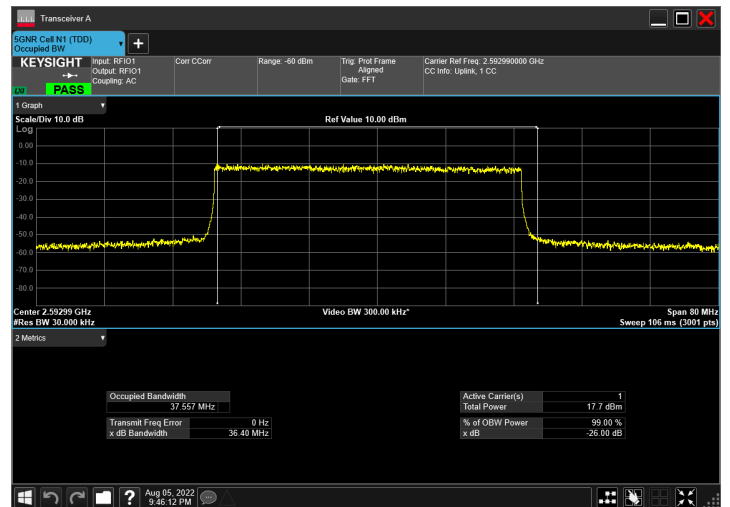

DC_66A_n41A_10MHz|40MHz_30kHz_1745MHz|2592.99MH
z_QPSK|CP-OFDM 256 QAM_RB1@50|RB106@0