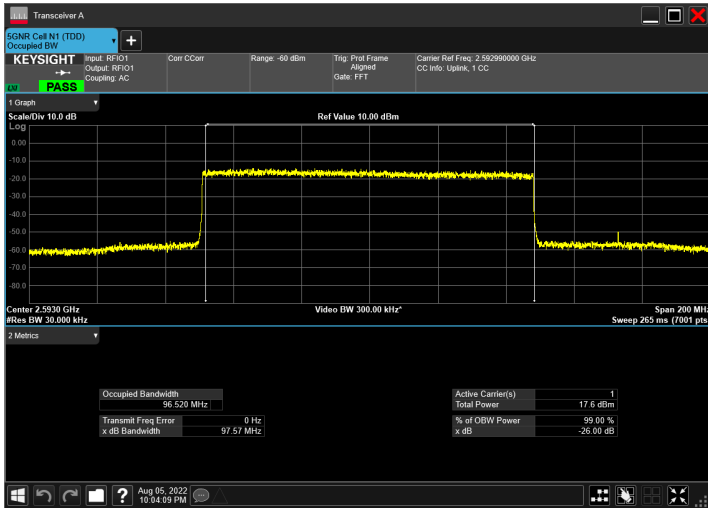

DC_66A_n41A_10MHz|100MHz_30kHz_1745MHz|2592.99M
Hz_QPSK|CP-OFDM 256 QAM_RB1@50|RB273@0