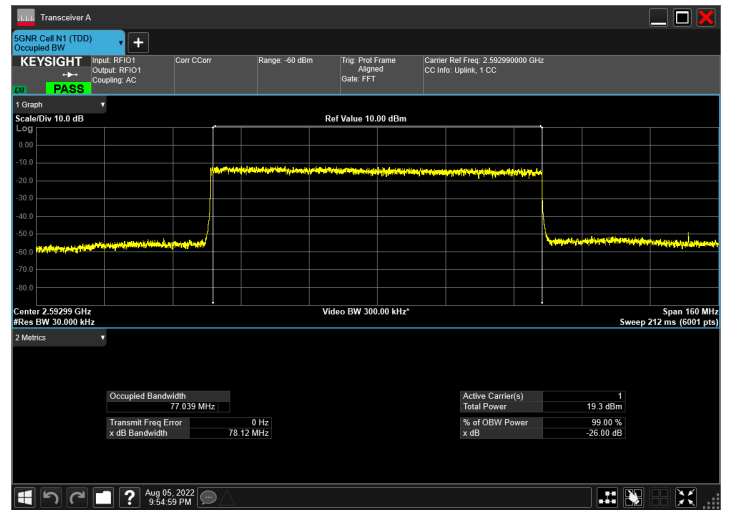

DC_66A_n41A_10MHz|80MHz_30kHz_1745MHz|2592.99MH
z_QPSK|DFT-s-OFDM 64 QAM_RB1@50|RB216@0