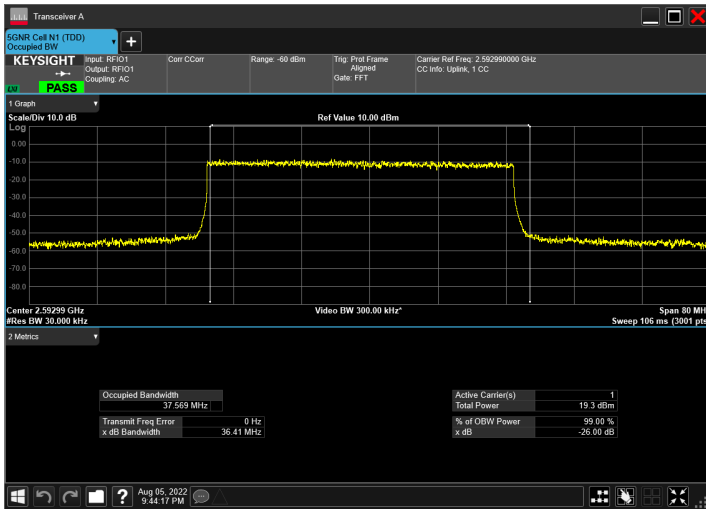

DC_66A_n41A_10MHz|40MHz_30kHz_1745MHz|2592.99MH
z_QPSK|DFT-s-OFDM 64 QAM_RB1@50|RB100@0