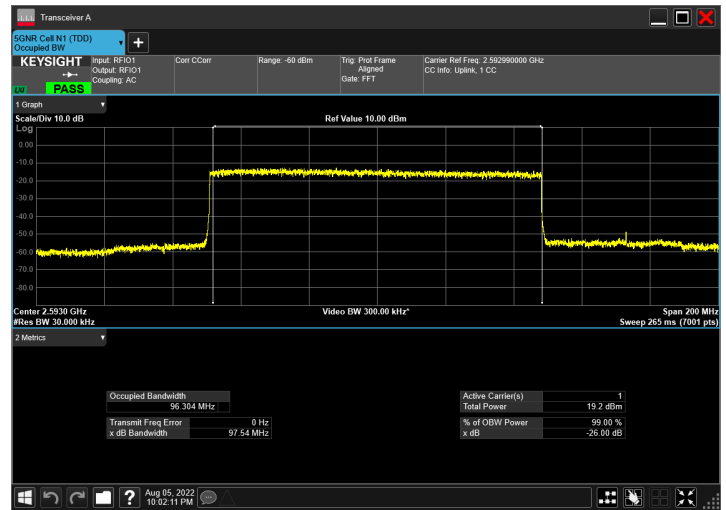

DC_66A_n41A_10MHz|100MHz_30kHz_1745MHz|2592.99M Hz_QPSK|DFT-s-OFDM 64 QAM_RB1@50|RB270@0