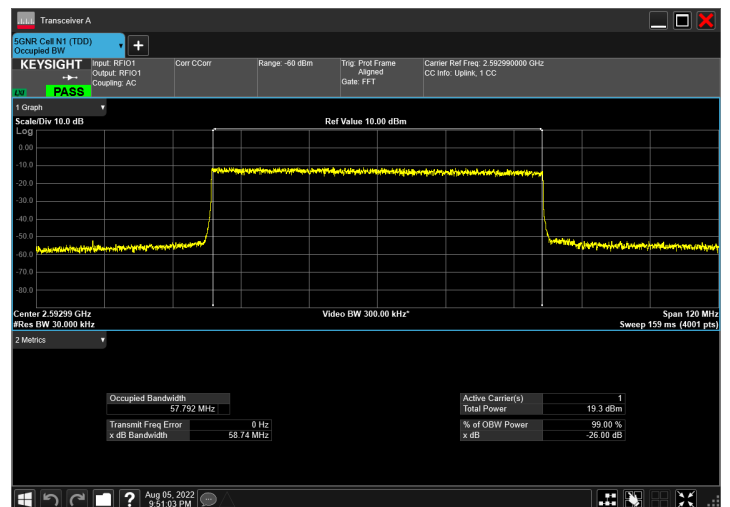

DC_66A_n41A_10MHz|60MHz_30kHz_1745MHz|2592.99MH
z_QPSK|DFT-s-OFDM 16 QAM_RB1@50|RB162@0