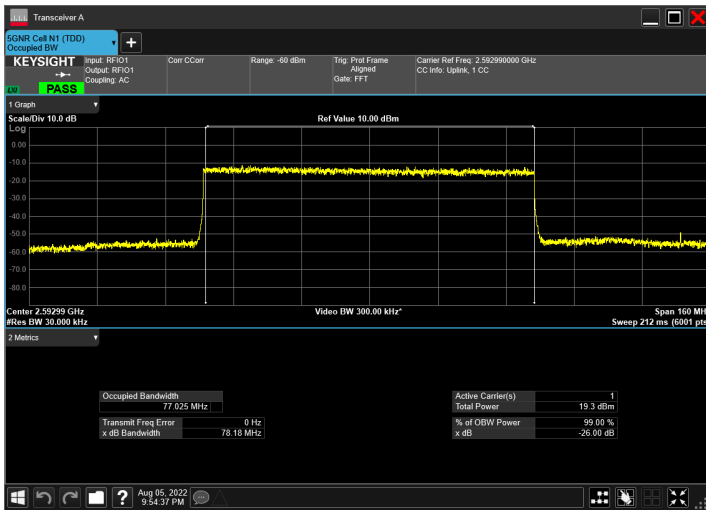

DC_66A_n41A_10MHz|80MHz_30kHz_1745MHz|2592.99MH
z_QPSK|DFT-s-OFDM 16 QAM_RB1@50|RB216@0