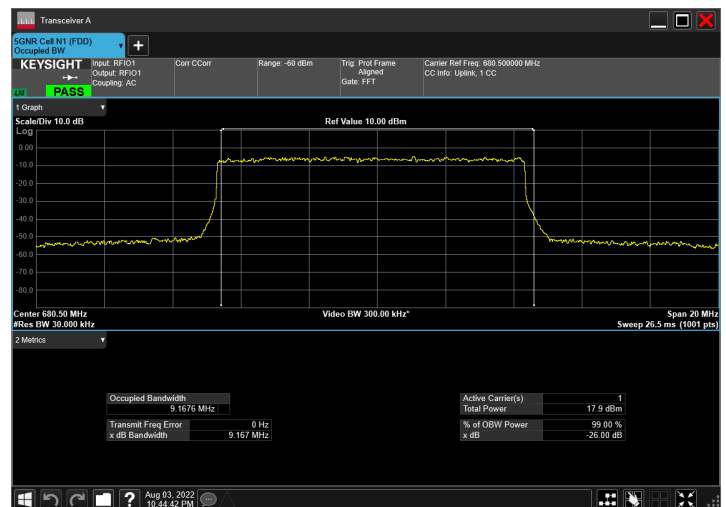

DC_66A_n71A_10MHz|10MHz_15kHz_1745MHz|680.5MHz_QPSK|CP-OFDM 256 QAM_RB1@50|RB52@0