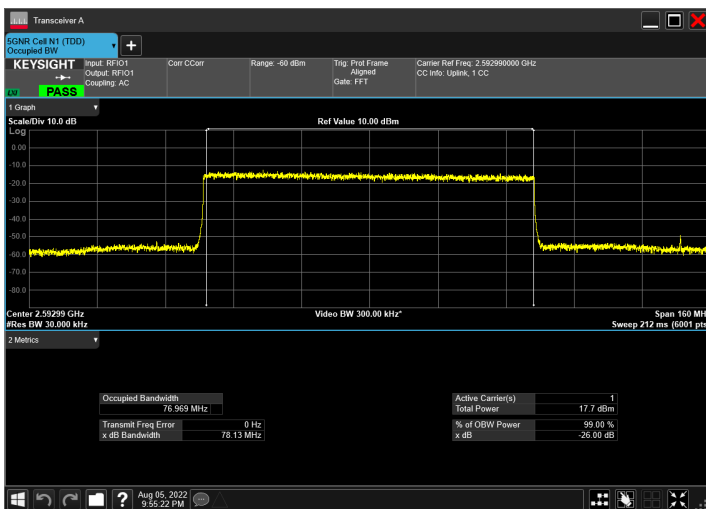

DC_66A_n41A_10MHz|80MHz_30kHz_1745MHz|2592.99MH
z_QPSK|DFT-s-OFDM 256 QAM_RB1@50|RB216@0