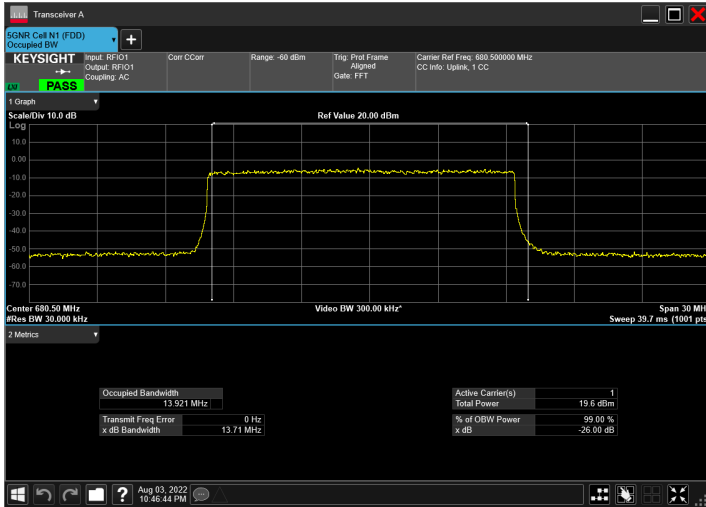

DC_66A_n71A_10MHz|15MHz_15kHz_1745MHz|680.5MHz_QPSK|CP-OFDM 16 QAM_RB1@50|RB79@0