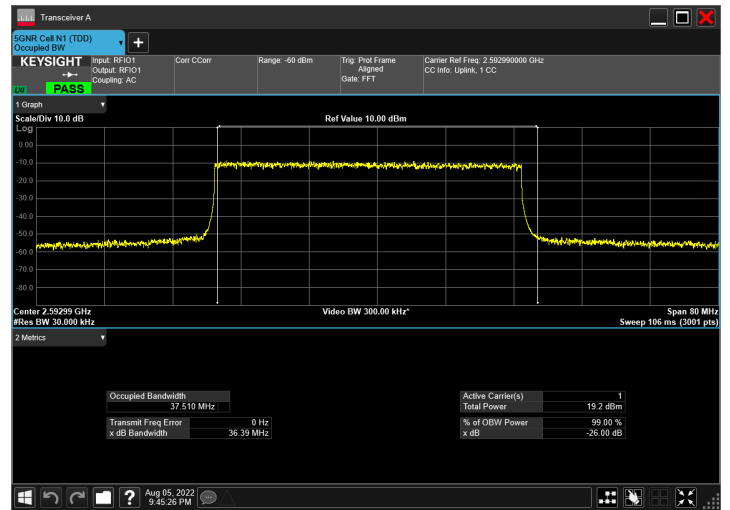

DC_66A_n41A_10MHz|40MHz_30kHz_1745MHz|2592.99MH
z_QPSK|CP-OFDM 16 QAM_RB1@50|RB106@0