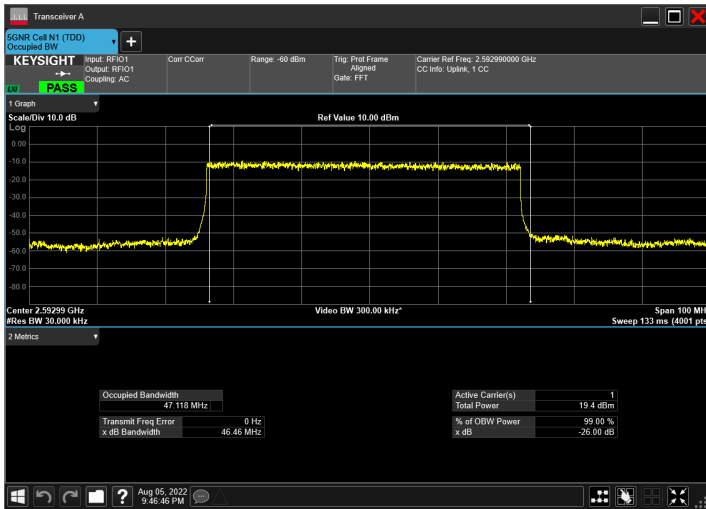

DC_66A_n41A_10MHz|50MHz_30kHz_1745MHz|2592.99MH
z_QPSK|DFT-s-OFDM PI/2 BPSK_RB1@50|RB128@0