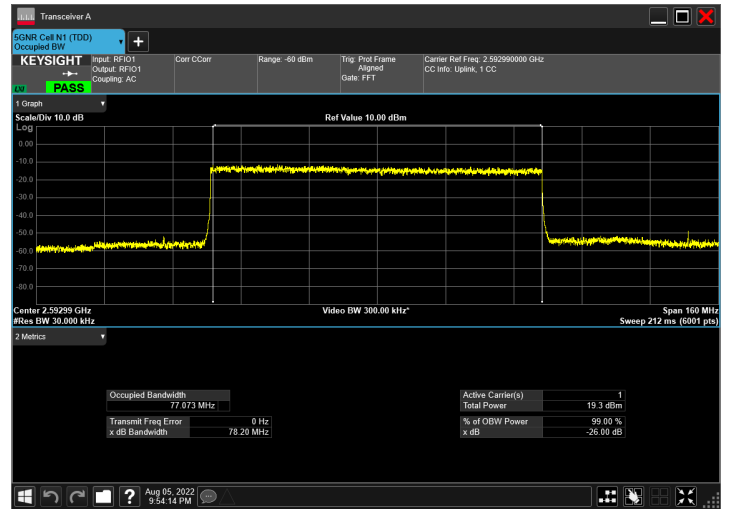

DC_66A_n41A_10MHz|80MHz_30kHz_1745MHz|2592.99MH
z_QPSK|DFT-s-OFDM QPSK_RB1@50|RB216@0