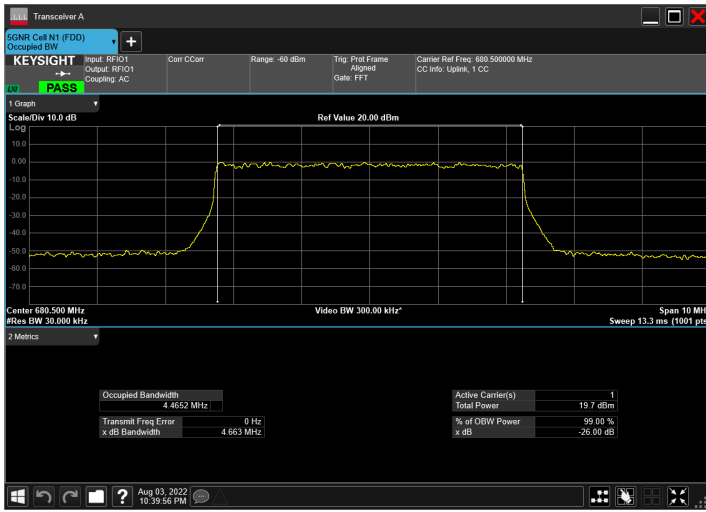

DC_66A_n71A , Normal

DC_66A_n71A_10MHz|5MHz_15kHz_1745MHz|680.5MHz_Q PSK|DFT-s-OFDM PI/2 BPSK_RB1@50|RB25@0

DC_66A_n71A_10MHz|5MHz_15kHz_1745MHz|680.5MHz_Q PSK|DFT-s-OFDM QPSK_RB1@50|RB25@0