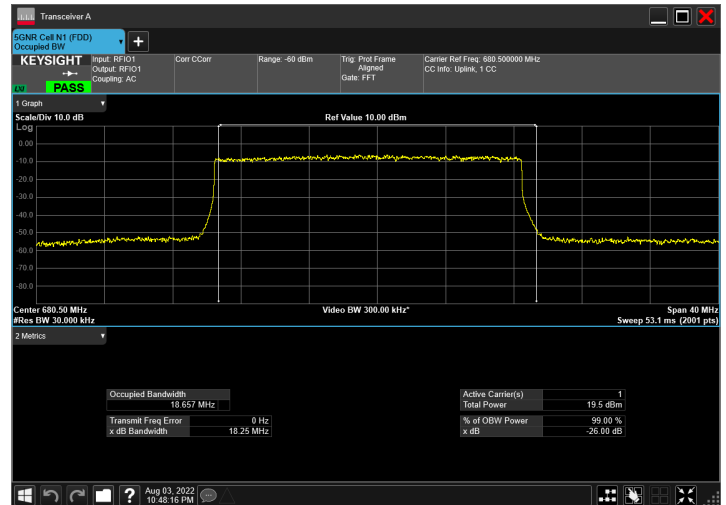

DC_66A_n71A_10MHz|20MHz_15kHz_1745MHz|680.5MHz_QPSK|DFT-s-OFDM 16 QAM_RB1@50|RB100@0