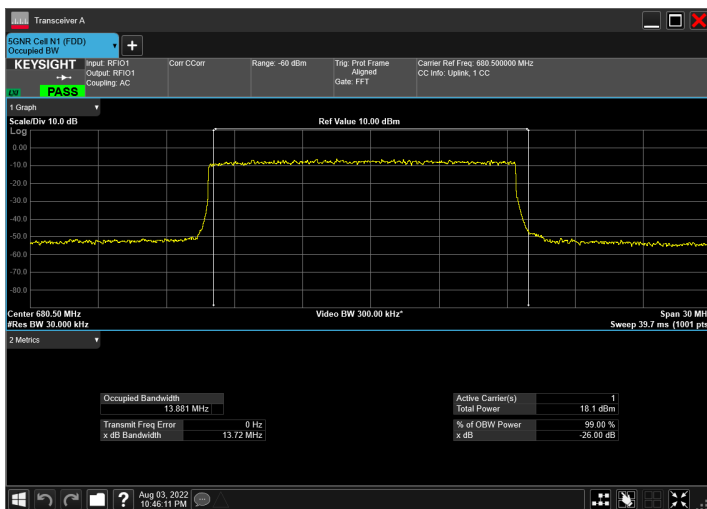

DC_66A_n71A_10MHz|15MHz_15kHz_1745MHz|680.5MHz_QPSK|DFT-s-OFDM 256 QAM_RB1@50|RB75@0