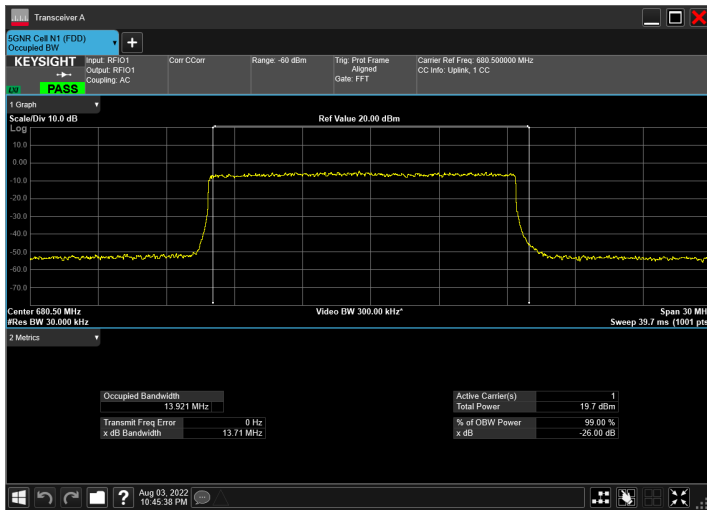

DC_66A_n71A_10MHz|15MHz_15kHz_1745MHz|680.5MHz_QPSK|DFT-s-OFDM 16 QAM_RB1@50|RB75@0