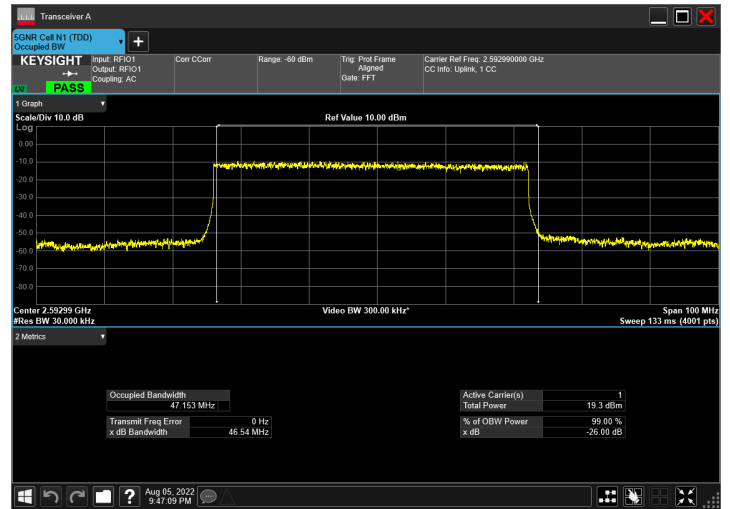

DC_66A_n41A_10MHz|50MHz_30kHz_1745MHz|2592.99MH
z_QPSK|DFT-s-OFDM QPSK_RB1@50|RB128@0