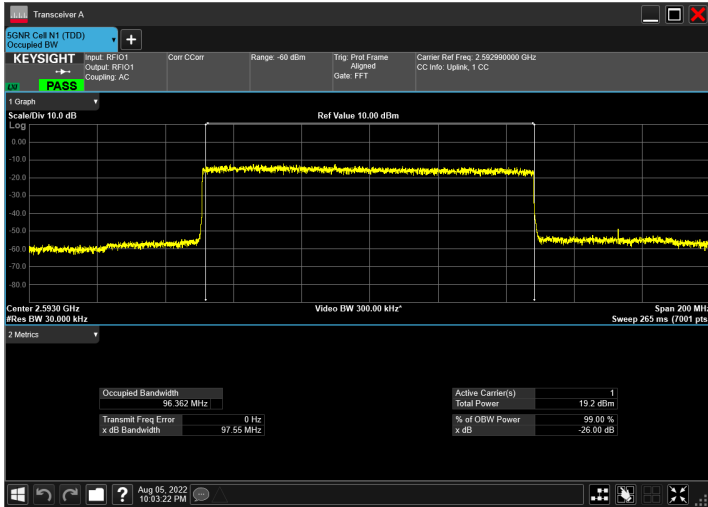

DC_66A_n41A_10MHz|100MHz_30kHz_1745MHz|2592.99M
Hz_QPSK|CP-OFDM 16 QAM_RB1@50|RB273@0

DC_66A_n41A_10MHz|100MHz_30kHz_1745MHz|2592.99M
Hz_QPSK|CP-OFDM 64 QAM_RB1@50|RB273@0