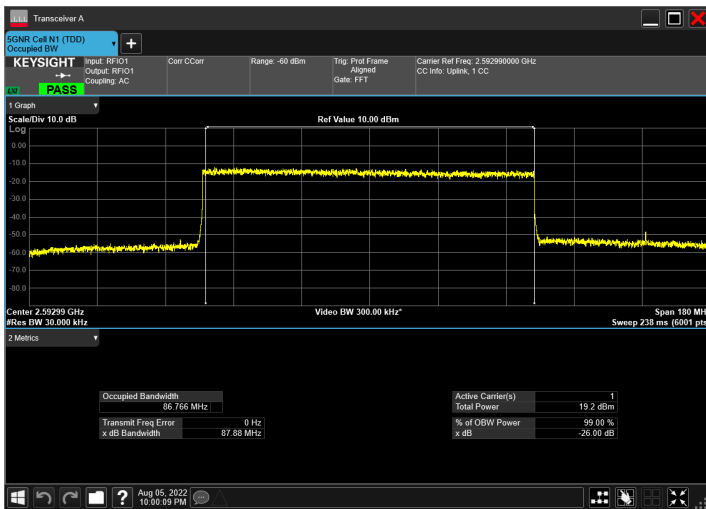

DC_66A_n41A_10MHz|90MHz_30kHz_1745MHz|2592.99MH
z_QPSK|CP-OFDM 64 QAM_RB1@50|RB245@0