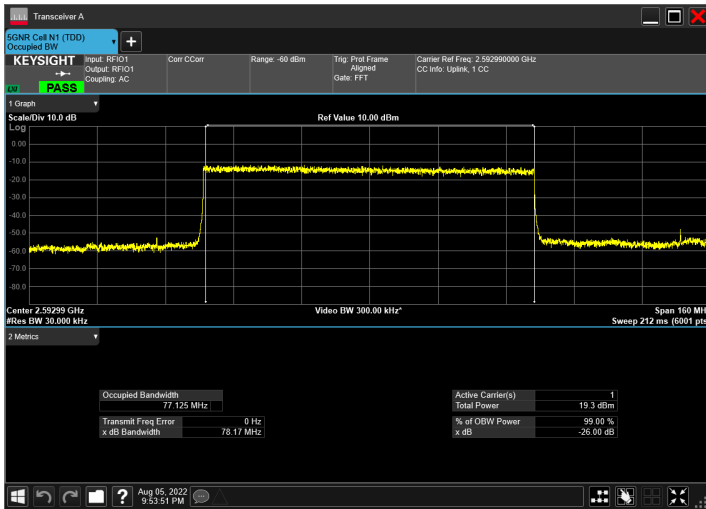

DC_66A_n41A_10MHz|80MHz_30kHz_1745MHz|2592.99MH
z_QPSK|DFT-s-OFDM PI/2 BPSK_RB1@50|RB216@0