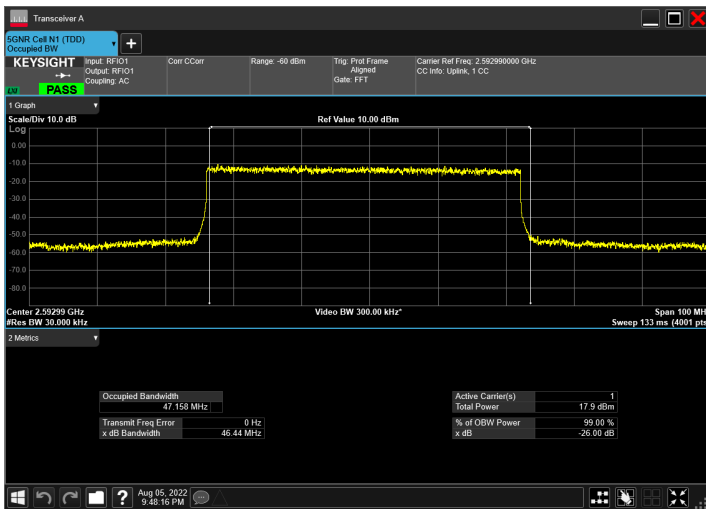

DC_66A_n41A_10MHz|50MHz_30kHz_1745MHz|2592.99MH
z_QPSK|DFT-s-OFDM 256 QAM_RB1@50|RB128@0