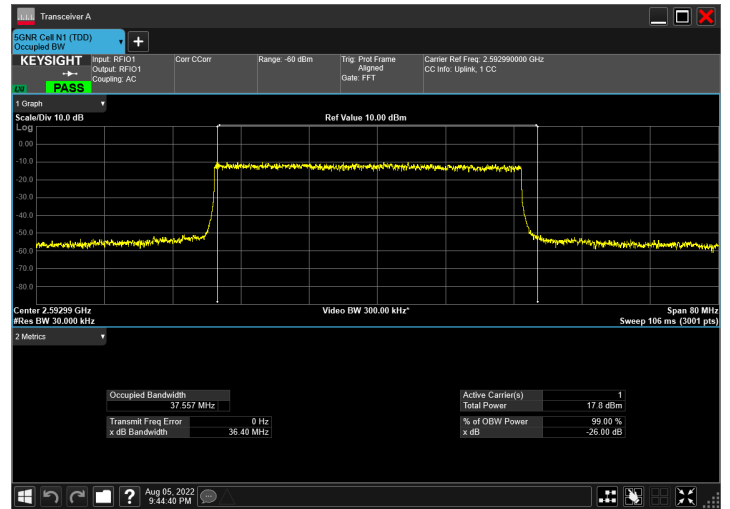

DC_66A_n41A_10MHz|40MHz_30kHz_1745MHz|2592.99MH
z_QPSK|DFT-s-OFDM 256 QAM_RB1@50|RB100@0