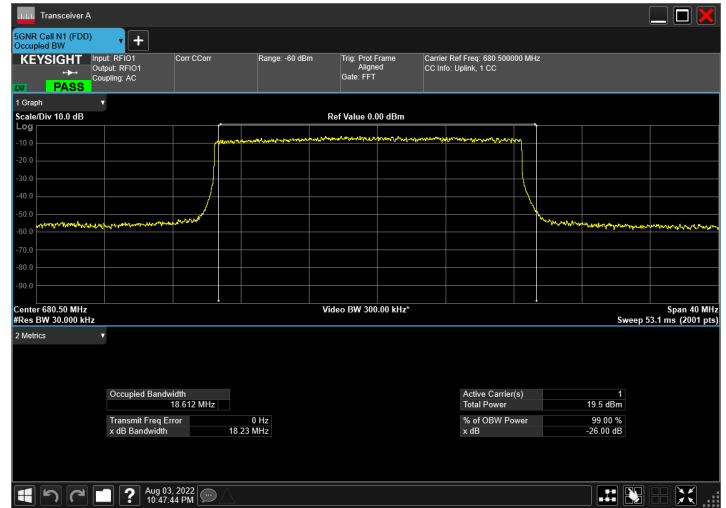

DC_66A_n71A_10MHz|20MHz_15kHz_1745MHz|680.5MHz_QPSK|DFT-s-OFDM PI/2 BPSK_RB1@50|RB100@0