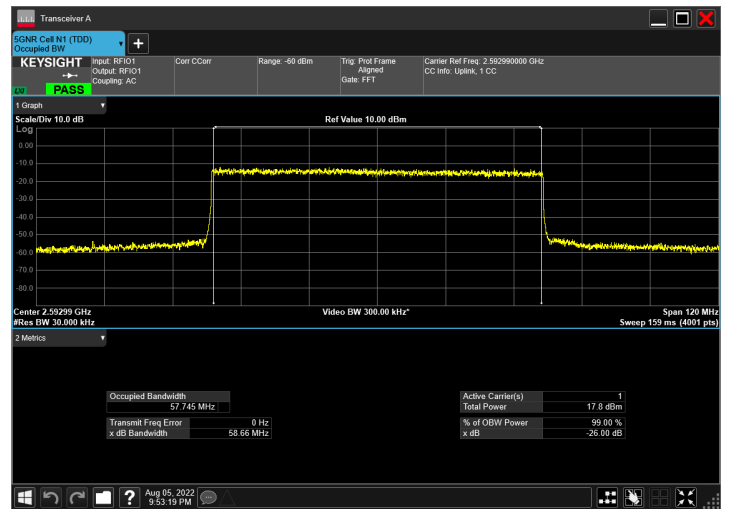

DC_66A_n41A_10MHz|60MHz_30kHz_1745MHz|2592.99MH
z_QPSK|CP-OFDM 256 QAM_RB1@50|RB162@0