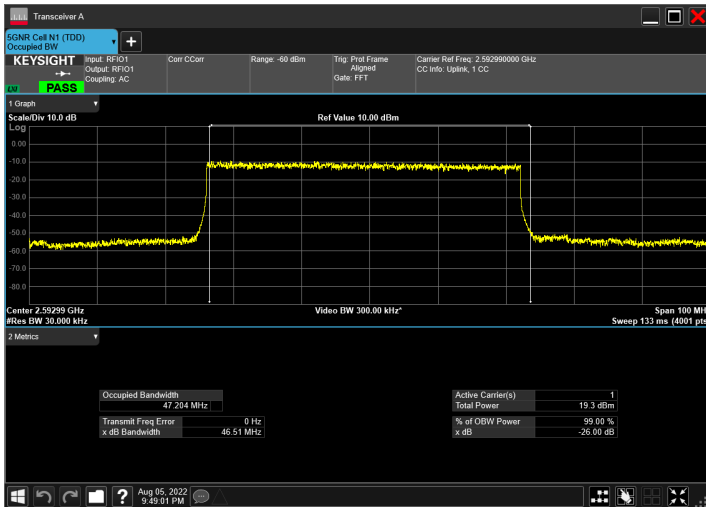

DC_66A_n41A_10MHz|50MHz_30kHz_1745MHz|2592.99MH
z_QPSK|CP-OFDM 16 QAM_RB1@50|RB133@0