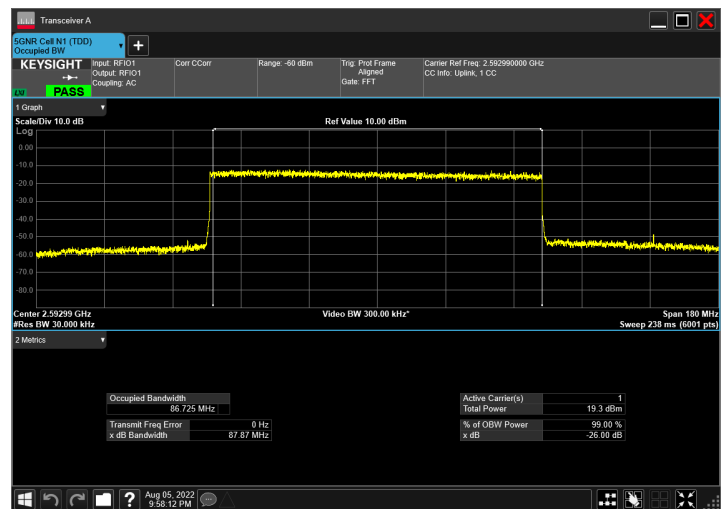

DC_66A_n41A_10MHz|90MHz_30kHz_1745MHz|2592.99MH
z_QPSK|DFT-s-OFDM 16 QAM_RB1@50|RB243@0