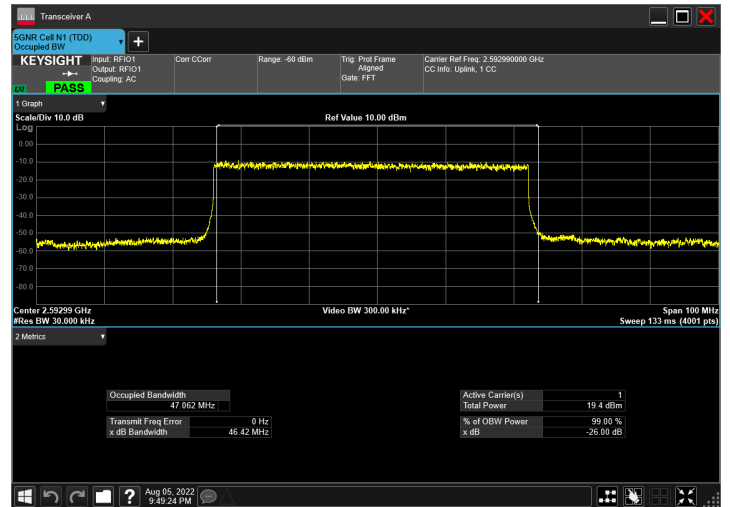

DC_66A_n41A_10MHz|50MHz_30kHz_1745MHz|2592.99MH
z_QPSK|CP-OFDM 64 QAM_RB1@50|RB133@0