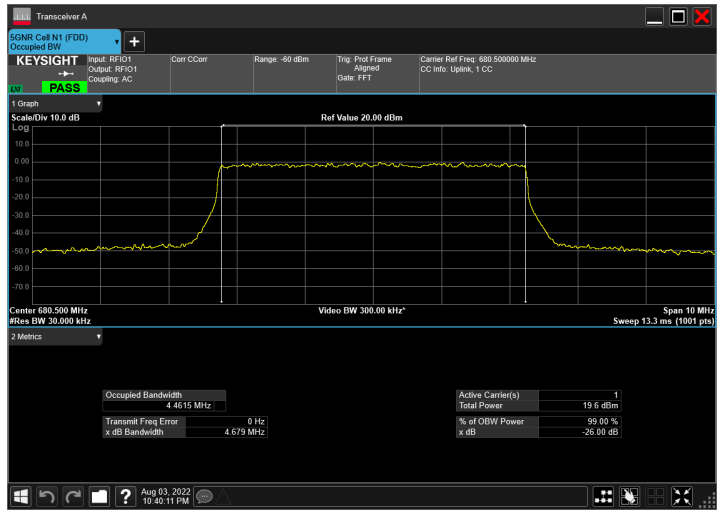

DC_66A_n71A , Normal

DC_66A_n71A_10MHz|5MHz_15kHz_1745MHz|680.5MHz_Q PSK|DFT-s-OFDM PI/2 BPSK_RB1@50|RB25@0

DC_66A_n71A_10MHz|5MHz_15kHz_1745MHz|680.5MHz_Q PSK|DFT-s-OFDM QPSK_RB1@50|RB25@0