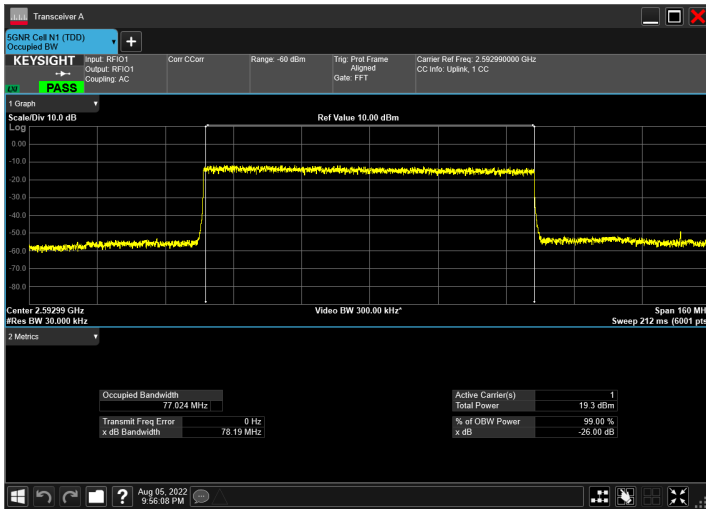

DC_66A_n41A_10MHz|80MHz_30kHz_1745MHz|2592.99MH
z_QPSK|CP-OFDM 16 QAM_RB1@50|RB217@0