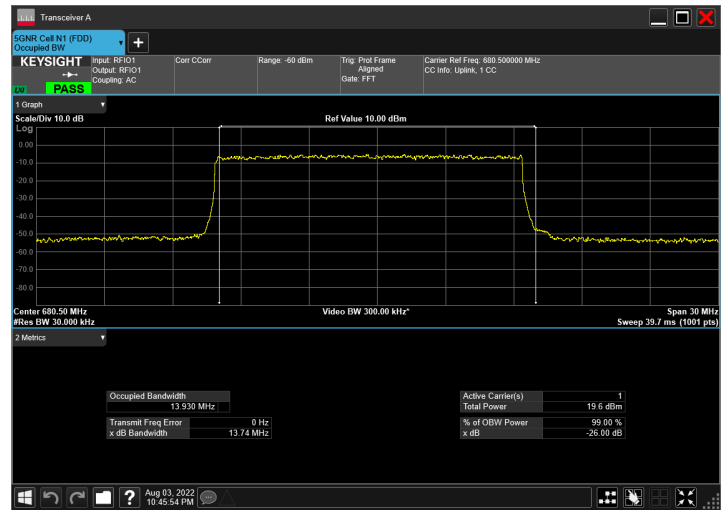

DC_66A_n71A_10MHz|15MHz_15kHz_1745MHz|680.5MHz_QPSK|DFT-s-OFDM 64 QAM_RB1@50|RB75@0