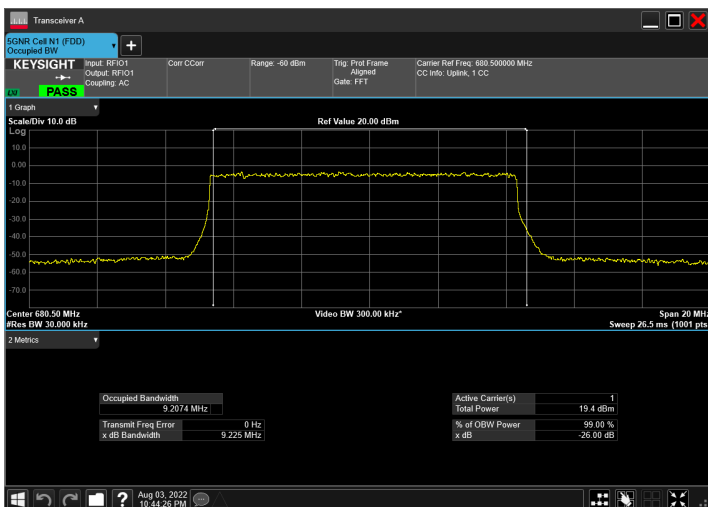

DC_66A_n71A_10MHz|10MHz_15kHz_1745MHz|680.5MHz_QPSK|CP-OFDM 64 QAM_RB1@50|RB52@0