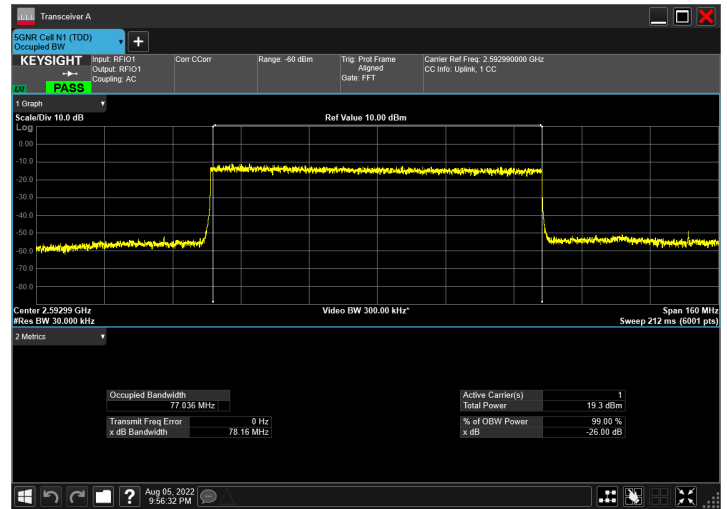

DC_66A_n41A_10MHz|80MHz_30kHz_1745MHz|2592.99MH
z_QPSK|CP-OFDM 64 QAM_RB1@50|RB217@0