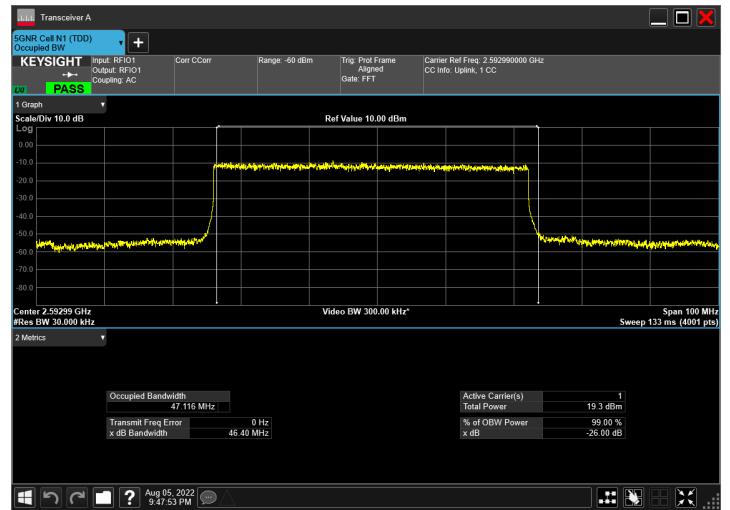

DC_66A_n41A_10MHz|50MHz_30kHz_1745MHz|2592.99MH
z_QPSK|DFT-s-OFDM 64 QAM_RB1@50|RB128@0