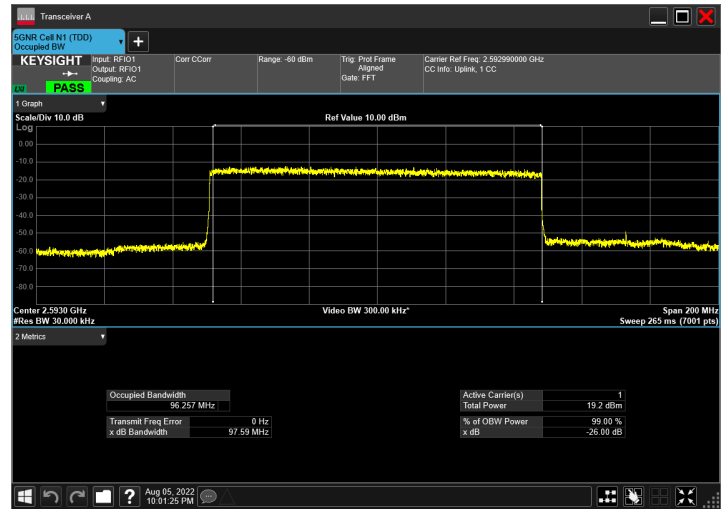

DC_66A_n41A_10MHz|100MHz_30kHz_1745MHz|2592.99M Hz_QPSK|DFT-s-OFDM QPSK_RB1@50|RB270@0