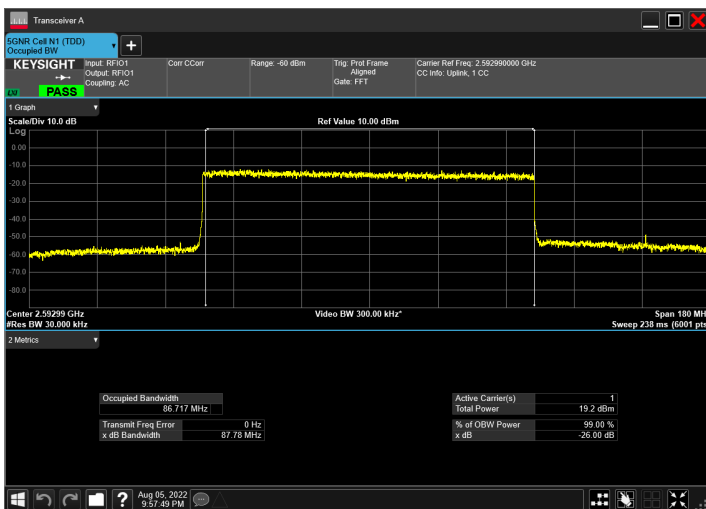

DC_66A_n41A_10MHz|90MHz_30kHz_1745MHz|2592.99MH
z_QPSK|DFT-s-OFDM QPSK_RB1@50|RB243@0