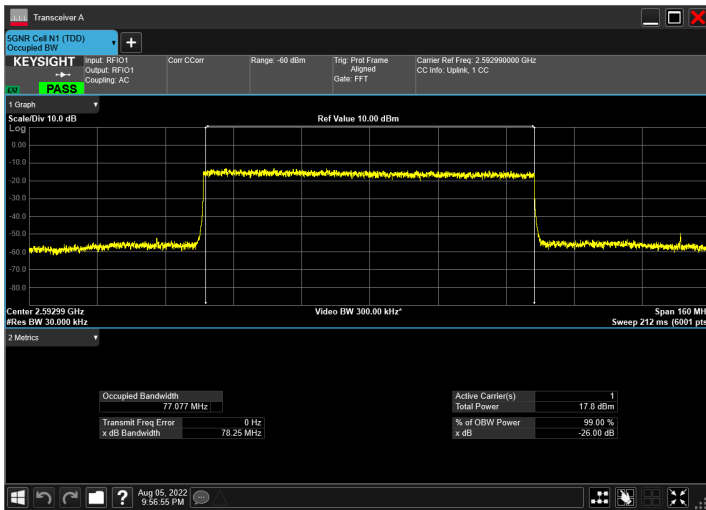

DC_66A_n41A_10MHz|80MHz_30kHz_1745MHz|2592.99MH
z_QPSK|CP-OFDM 256 QAM_RB1@50|RB217@0