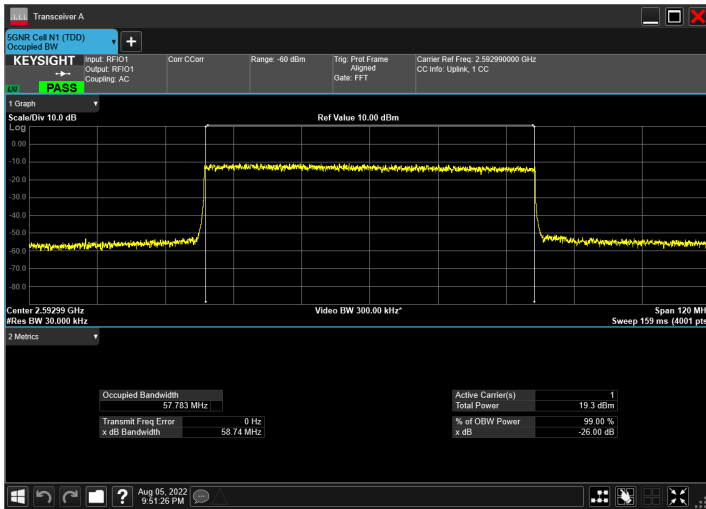

DC_66A_n41A_10MHz|60MHz_30kHz_1745MHz|2592.99MH
z_QPSK|DFT-s-OFDM 64 QAM_RB1@50|RB162@0