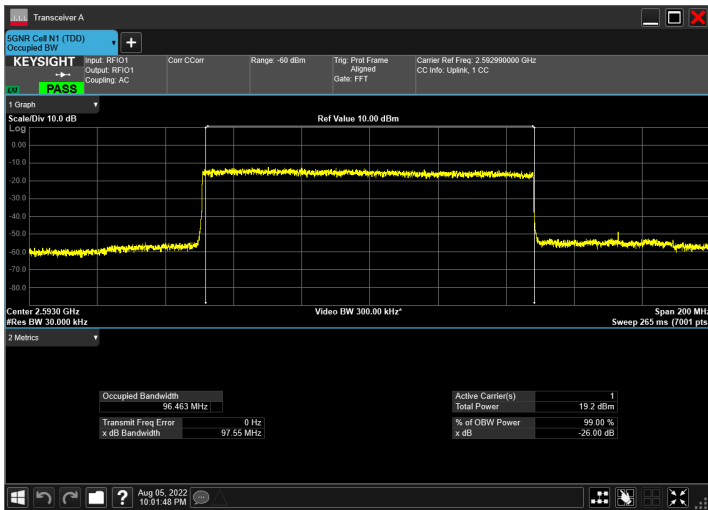

DC_66A_n41A_10MHz|100MHz_30kHz_1745MHz|2592.99M Hz_QPSK|DFT-s-OFDM 16 QAM_RB1@50|RB270@0