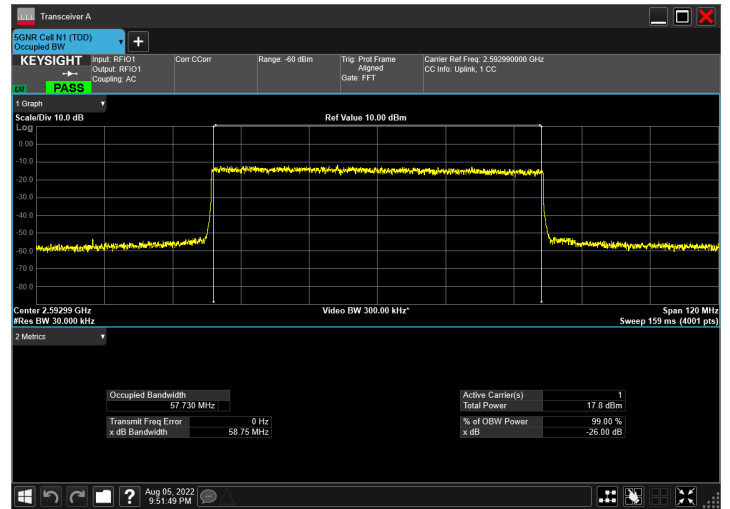

DC_66A_n41A_10MHz|60MHz_30kHz_1745MHz|2592.99MH
z_QPSK|DFT-s-OFDM 256 QAM_RB1@50|RB162@0