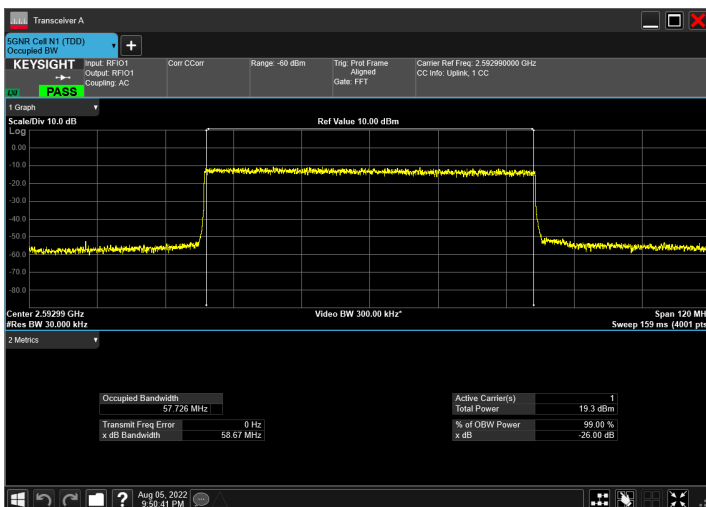

DC_66A_n41A_10MHz|60MHz_30kHz_1745MHz|2592.99MH
z_QPSK|DFT-s-OFDM QPSK_RB1@50|RB162@0