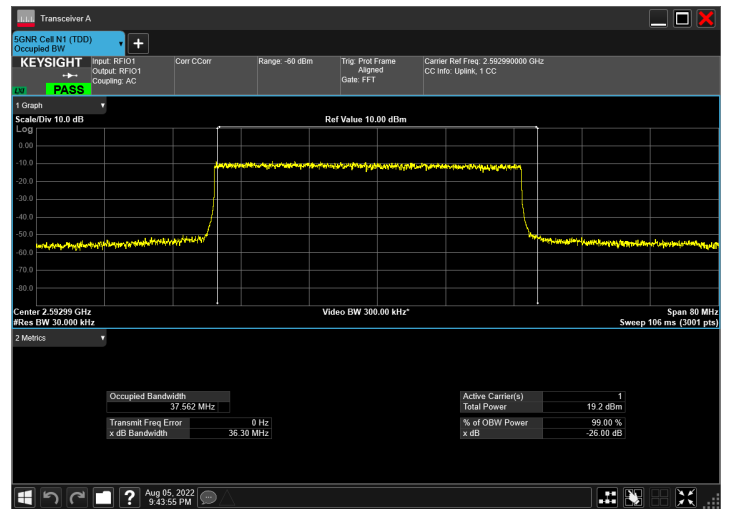

DC_66A_n41A_10MHz|40MHz_30kHz_1745MHz|2592.99MH
z_QPSK|DFT-s-OFDM 16 QAM_RB1@50|RB100@0