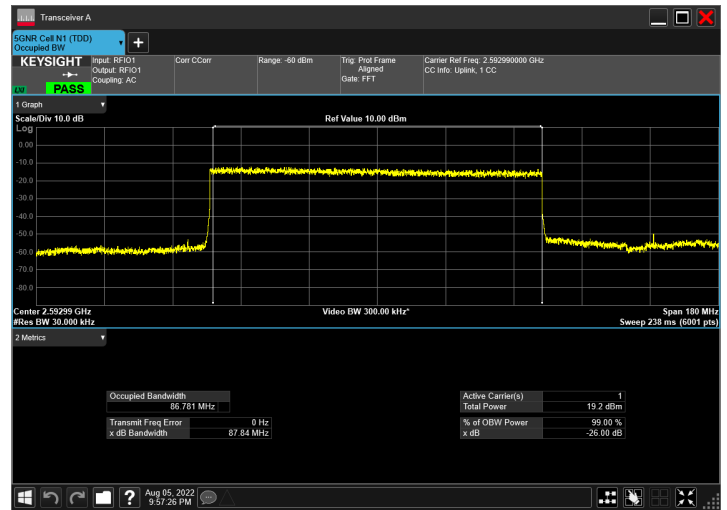

DC_66A_n41A_10MHz|90MHz_30kHz_1745MHz|2592.99MH
z_QPSK|DFT-s-OFDM PI/2 BPSK_RB1@50|RB243@0