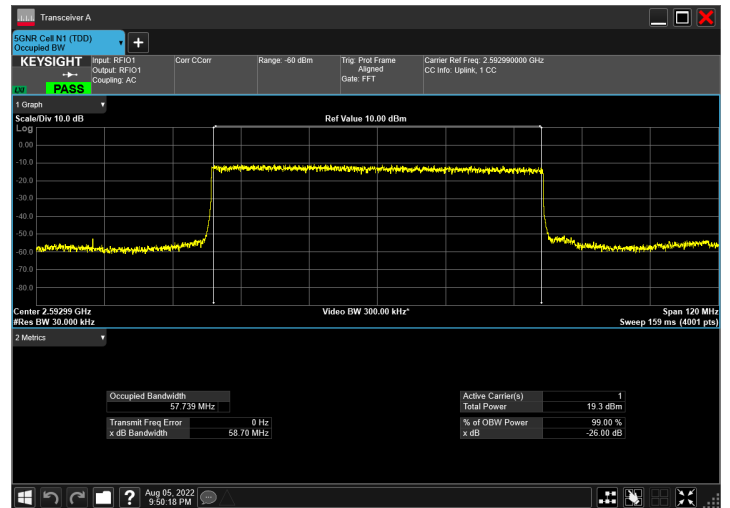

DC_66A_n41A_10MHz|60MHz_30kHz_1745MHz|2592.99MH
z_QPSK|DFT-s-OFDM PI/2 BPSK_RB1@50|RB162@0