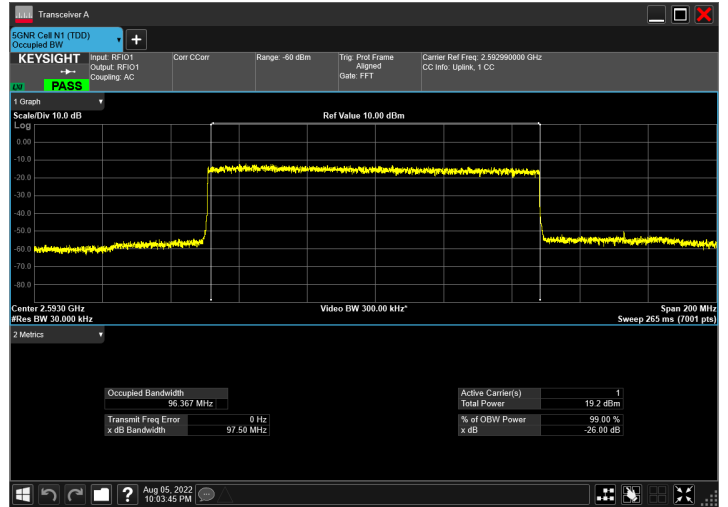

DC_66A_n41A_10MHz|100MHz_30kHz_1745MHz|2592.99M
Hz_QPSK|CP-OFDM 16 QAM_RB1@50|RB273@0

DC_66A_n41A_10MHz|100MHz_30kHz_1745MHz|2592.99M
Hz_QPSK|CP-OFDM 64 QAM_RB1@50|RB273@0