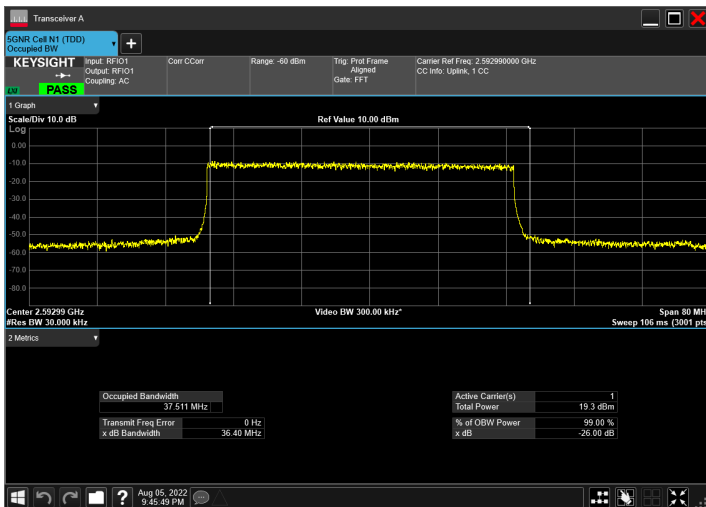

DC_66A_n41A_10MHz|40MHz_30kHz_1745MHz|2592.99MH
z_QPSK|CP-OFDM 64 QAM_RB1@50|RB106@0