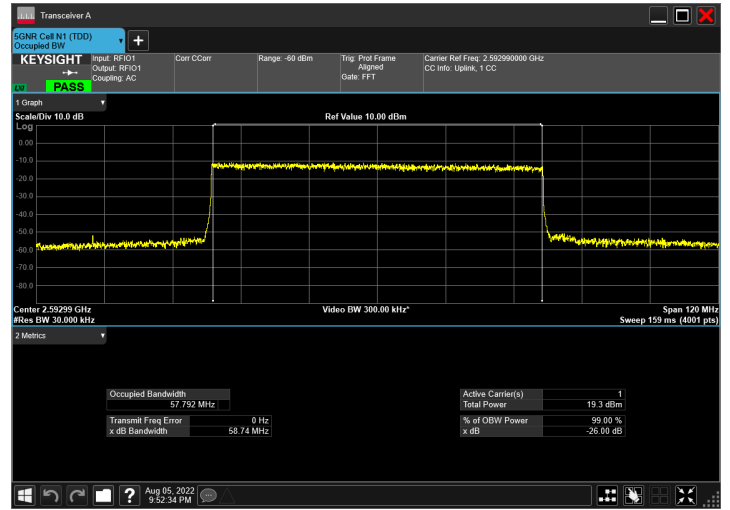

DC_66A_n41A_10MHz|60MHz_30kHz_1745MHz|2592.99MH
z_QPSK|CP-OFDM 16 QAM_RB1@50|RB162@0