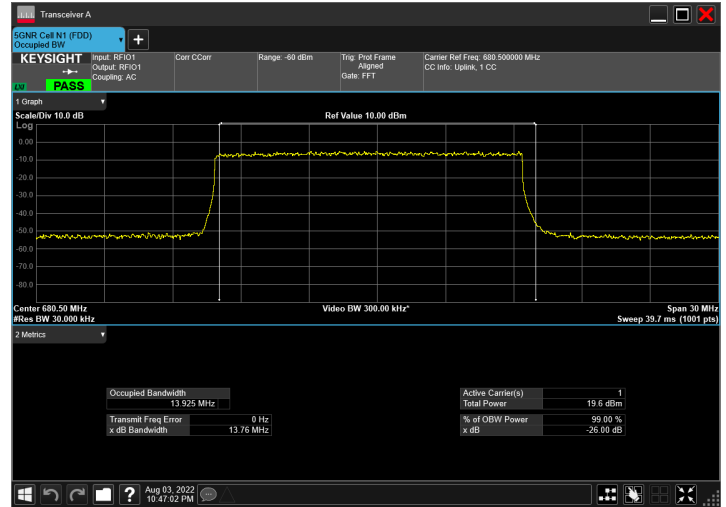

DC_66A_n71A_10MHz|15MHz_15kHz_1745MHz|680.5MHz_QPSK|CP-OFDM 64 QAM_RB1@50|RB79@0