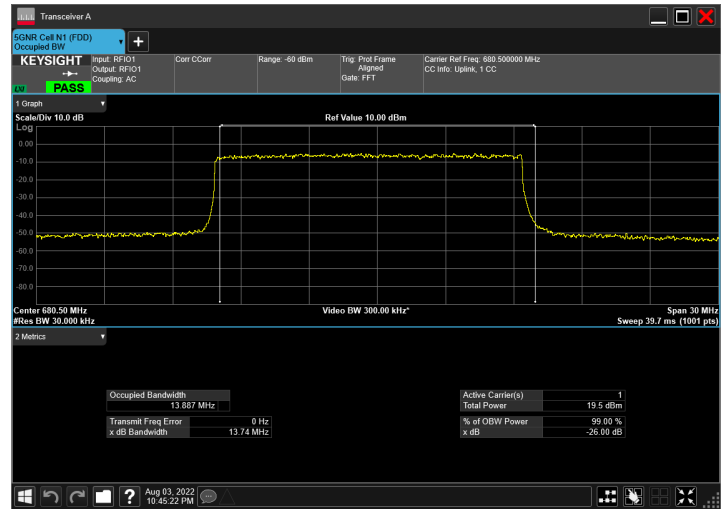

DC_66A_n71A_10MHz|15MHz_15kHz_1745MHz|680.5MHz_QPSK|DFT-s-OFDM QPSK_RB1@50|RB75@0