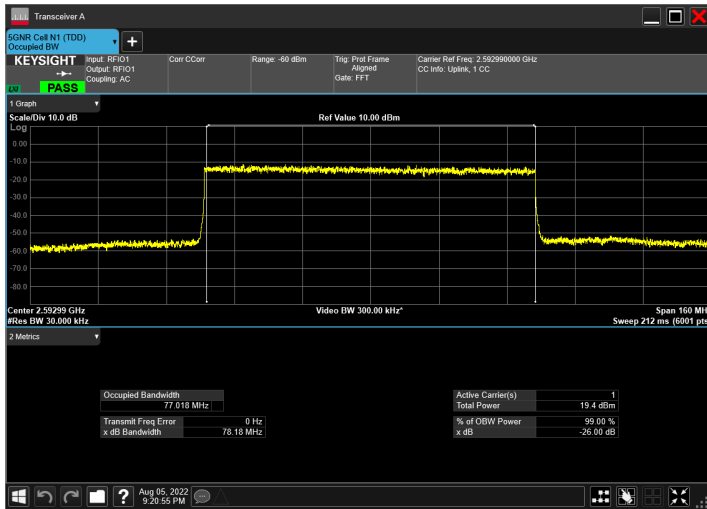

DC_2A_n41A_10MHz|80MHz_30kHz_1880MHz|2592.99MHz_QPSK|CP-OFDM 16 QAM_RB1@50|RB217@0