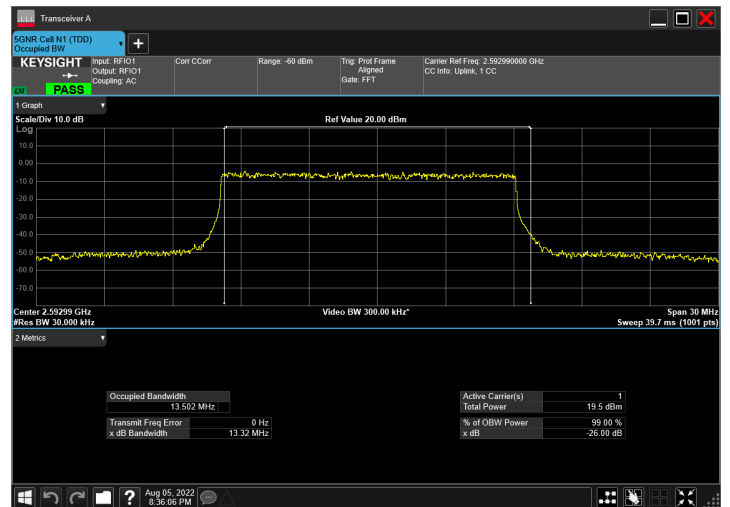

DC_2A_n41A_10MHz|15MHz_30kHz_1880MHz|2592.99MHz_QPSK|DFT-s-OFDM 16 QAM_RB1@50|RB36@0