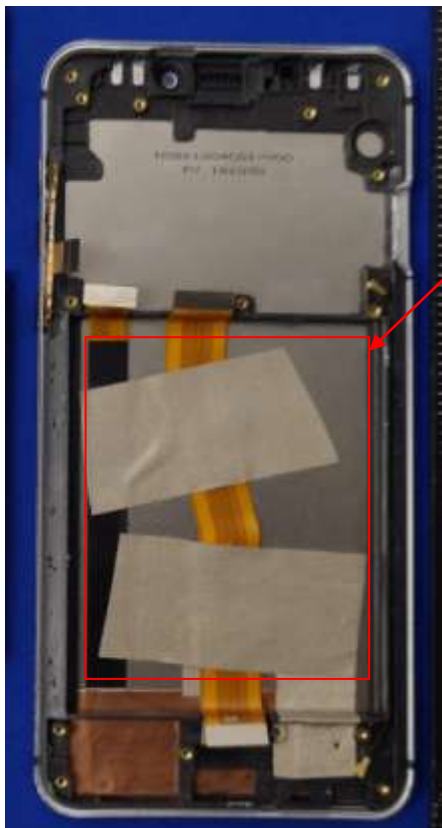

# G4 Mobile IMEI label

Size: 40 x 45mm

**FCC ID:** 2ADINN6201L  
**IC:** 20782-N6201L  
**Input:** 9V/5V  2.0A  
**GSM:** 850/900/1800/1900  
**WCDMA:** 850/900/1700/1900/2100  
**FDD LTE:** B1/2/3/4/5/7/8/12/13/  
17/18/19/20/25/26/28a/28b  
**TDD LTE:** 34/38/39/40/41  
**CDMA:** B00/B01

S/N: 10072458681

IMEI 1: 862746020100017

IMEI 2: 862746020130311

Designed by NUU Mobile Assembled in China

Label location