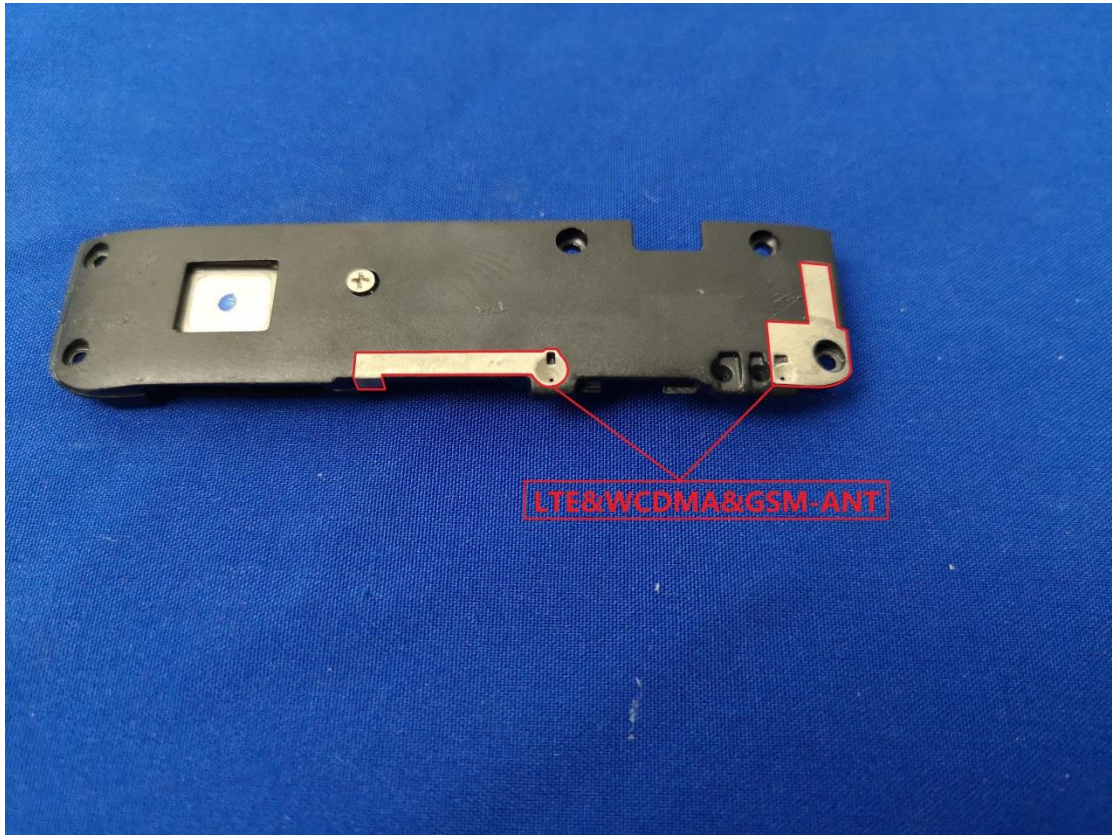

EUT Photos (Model: N6201L)

EUT Antenna Locations

SAR Test Setup Photos

Head

Right Cheek

Right Tilted

Left Cheek

Left Tilted

Body

Front side (10mm)

Back side(10mm)

Top side(10mm)

Bottom side(10mm)

Left side(10mm)

Right side(10mm)