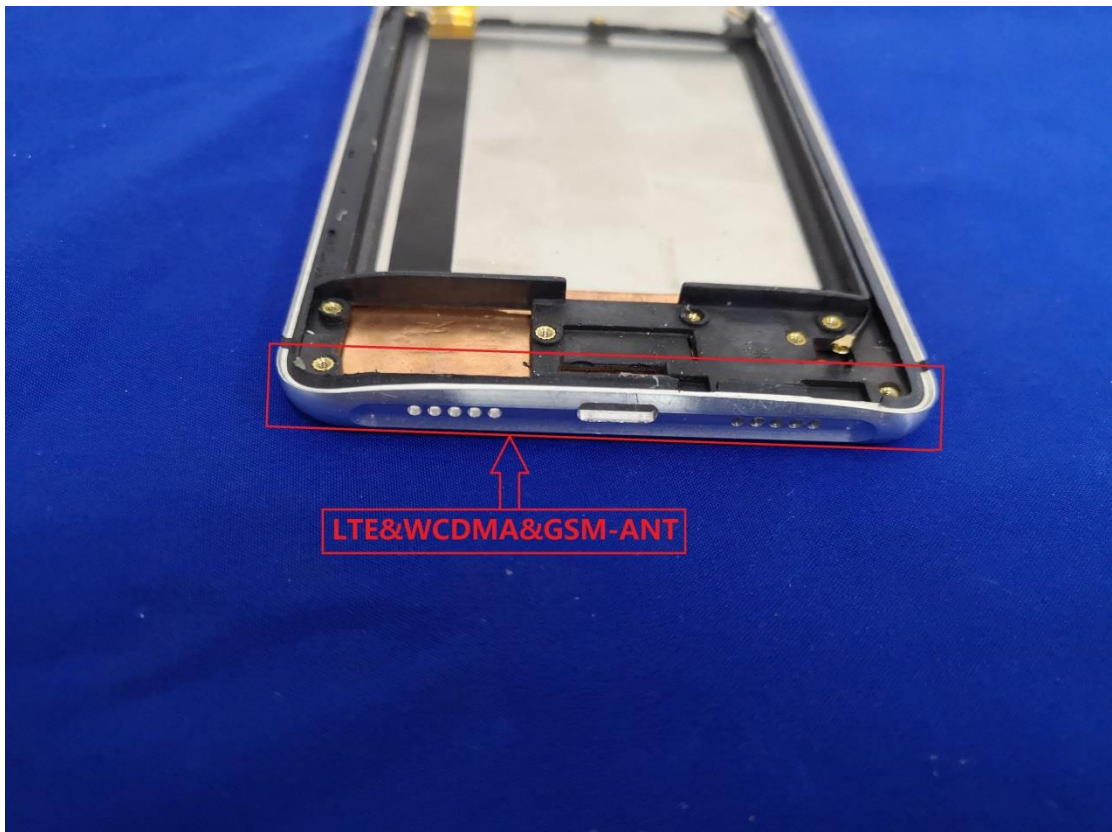

EUT Photos (Model: N6201L)

EUT Antenna Locations

SAR Test Setup Photos

Head

Right Cheek

Right Tilted

Left Cheek

Left Tilted

Body

Front side (10mm)

Back side(10mm)

Top side(10mm)

Bottom side(10mm)

Left side(10mm)

Right side(10mm)