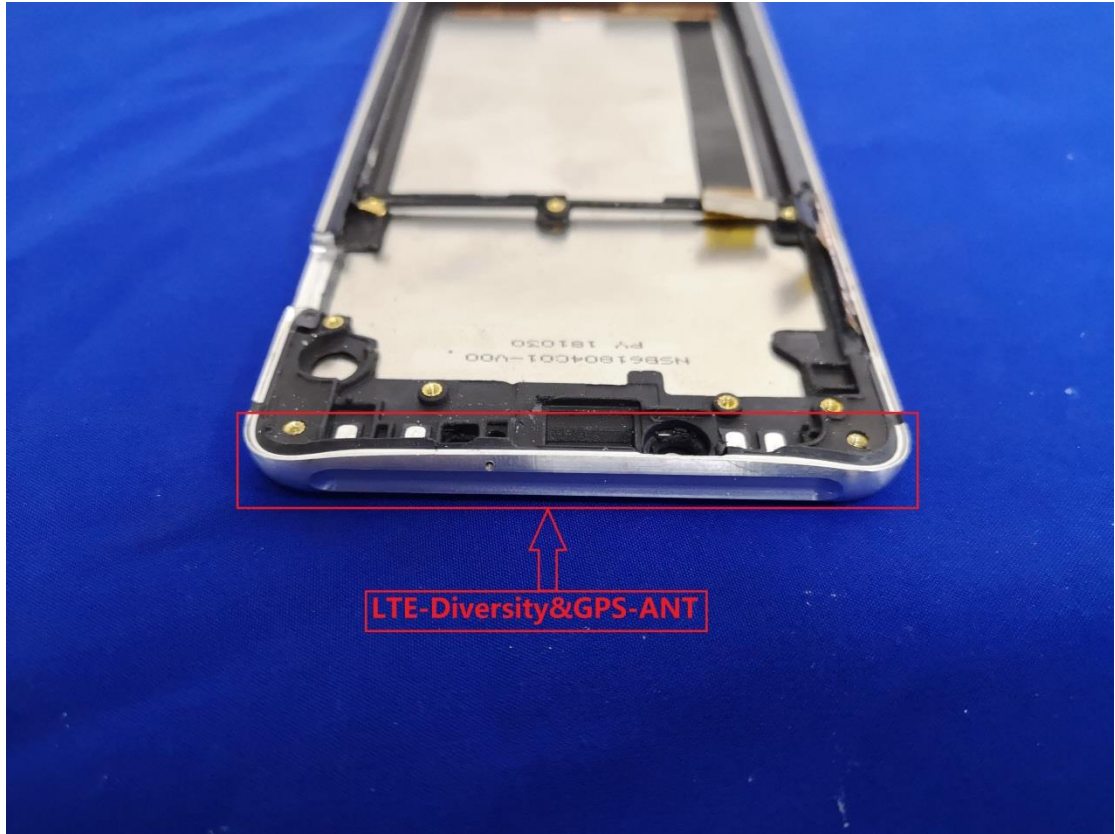

EUT Photos (Model: N6201L)

EUT Antenna Locations

SAR Test Setup Photos

Head

Right Cheek

Right Tilted

Left Cheek

Left Tilted

Body

Front side (10mm)

Back side(10mm)

Top side(10mm)

Bottom side(10mm)

Left side(10mm)

Right side(10mm)