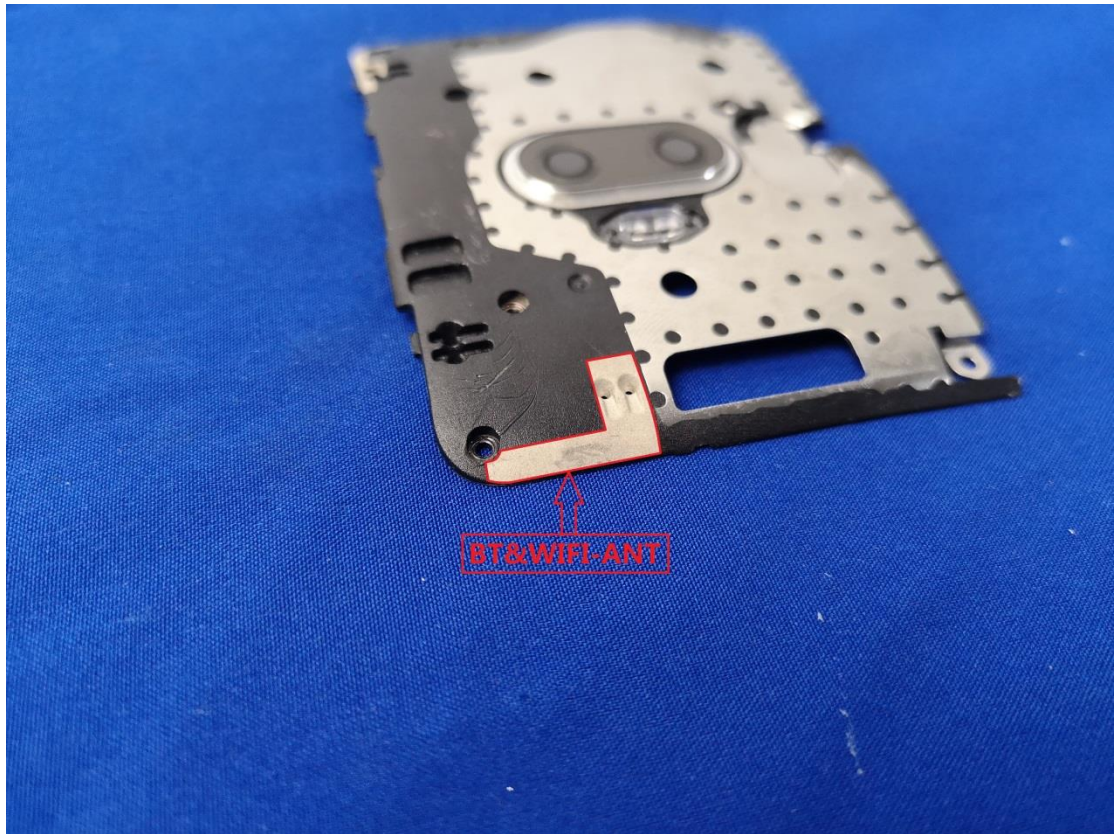

EUT Photos (Model: N6201L)

EUT Antenna Locations

SAR Test Setup Photos

Head

Right Cheek

Right Tilted

Left Cheek

Left Tilted

Body

Front side (10mm)

Back side(10mm)

Top side(10mm)

Bottom side(10mm)

Left side(10mm)

Right side(10mm)