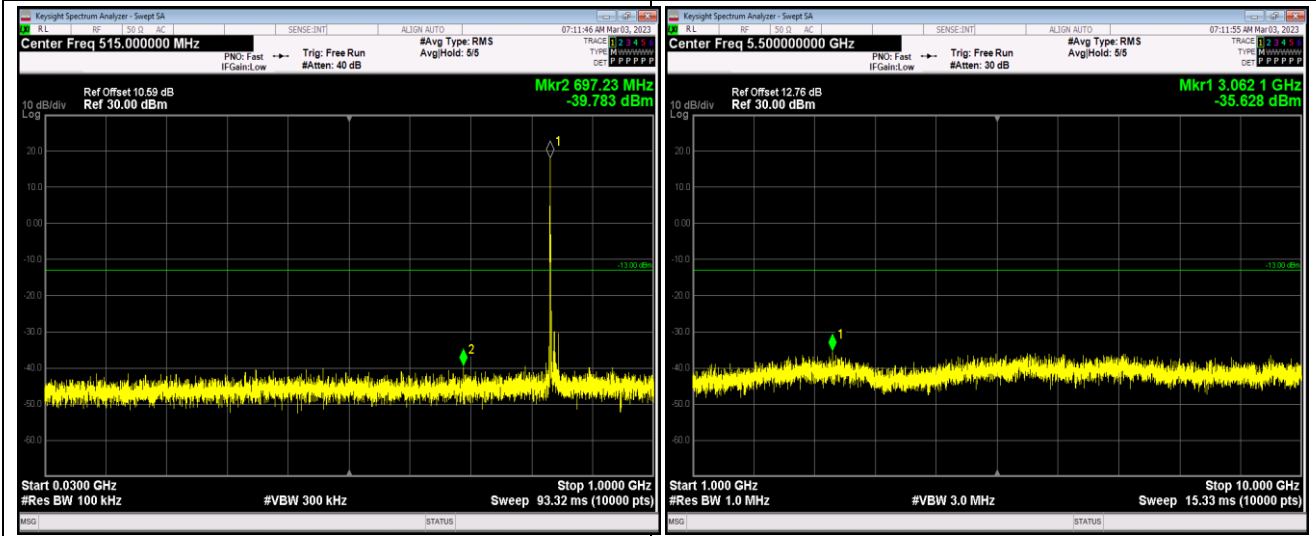

Band26-15MHz-16QAM-26965-1RB#0-Range1:30~1000MHz

Band26-15MHz-16QAM-26965-1RB#0-Range2:1000~10000MHz