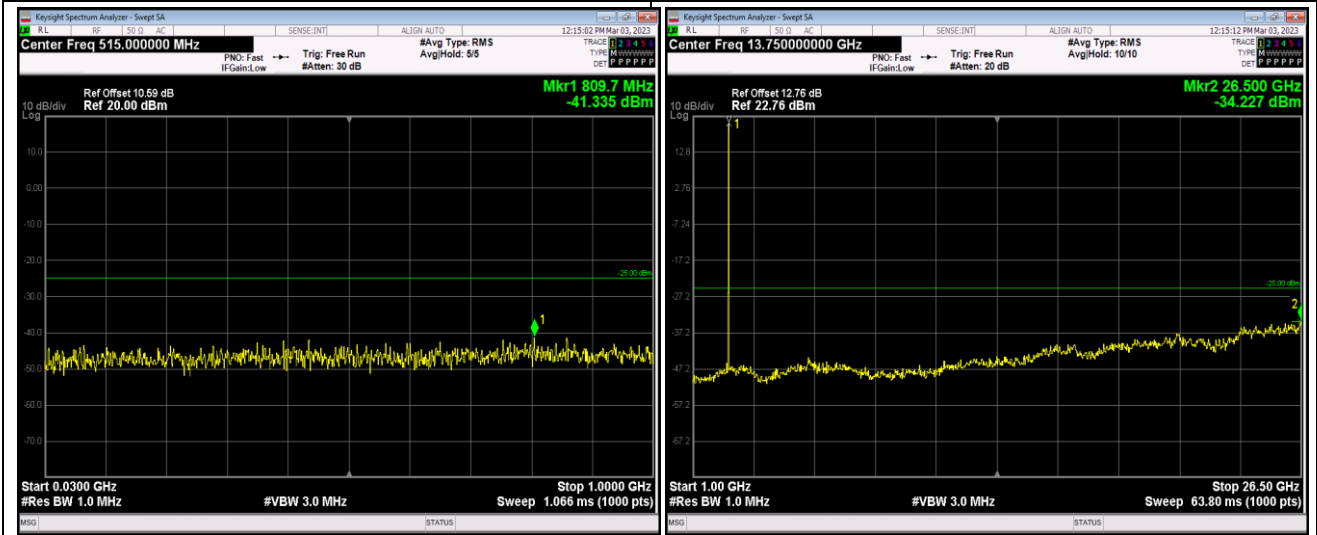

Band41-5MHz-QPSK-39675-1RB#0-Range1:30~1000MHz

Band41-5MHz-QPSK-40620-1RB#0-Range2:1000~26500MHz

Band41-5MHz-QPSK-39675-1RB#0-Range2:1000~26500MHz

Band41-5MHz-QPSK-40620-1RB#0-Range1:30~1000MHz