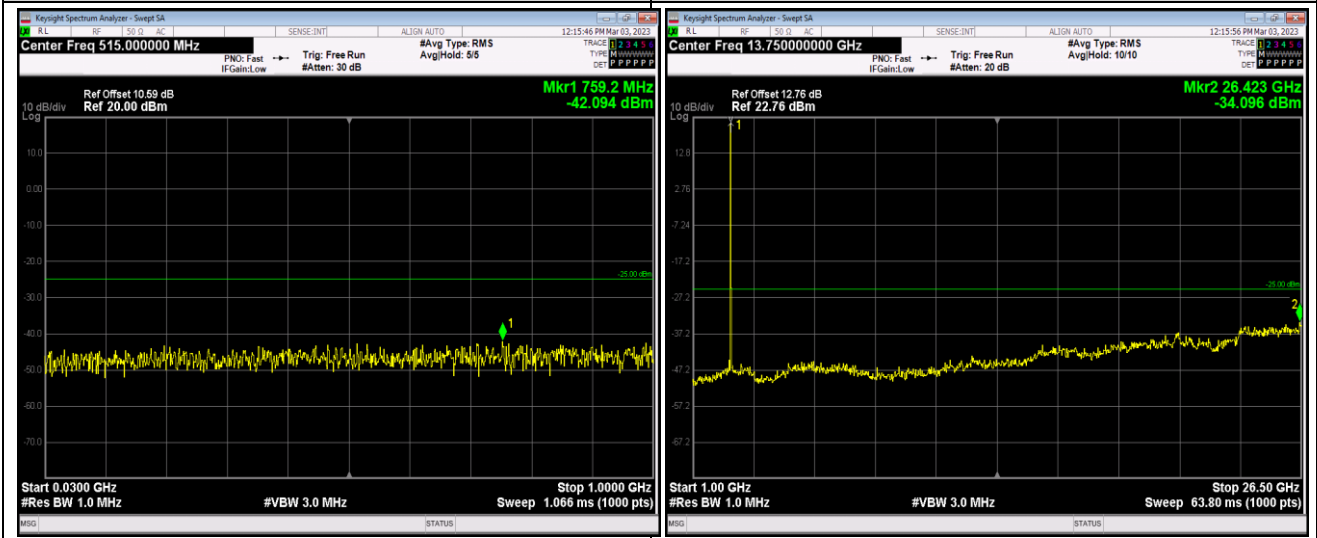

Band41-5MHz-QPSK-40620-1RB#0-Range1:30~1000MHz

Band41-5MHz-QPSK-40620-1RB#0-Range2:1000~26500MHz