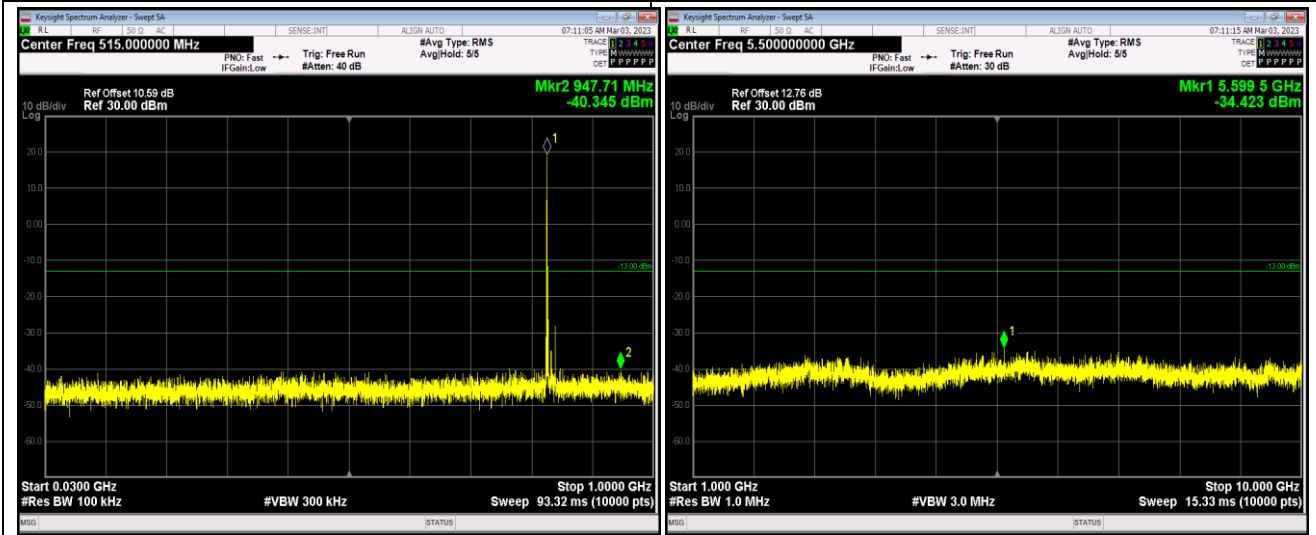

Band26-15MHz-16QAM-26915-1RB#0-Range1:30~1000MHz

Band26-15MHz-16QAM-26965-1RB#0-Range2:1000~10000MHz

Band26-15MHz-16QAM-26915-1RB#0-Range2:1000~10000MHz

Band26-15MHz-16QAM-26965-1RB#0-Range1:30~1000MHz