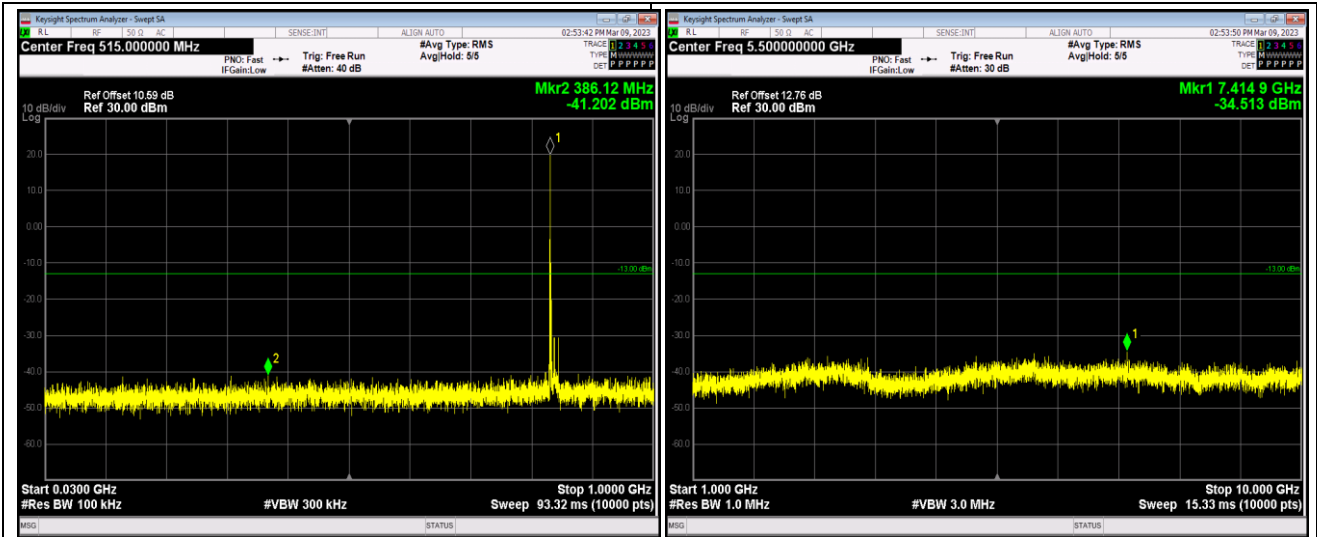

Band26-15MHz-16QAM-26915-1RB#0-Range1:30~1000MHz

Band26-15MHz-16QAM-26915-1RB#0-Range2:1000~10000MHz

Band26-15MHz-16QAM-26965-1RB#0-Range1:30~1000MHz

Band26-15MHz-16QAM-26965-1RB#0-Range2:1000~10000MHz

Band41-5MHz-QPSK-39675-1RB#0-Range1:30~1000MHz