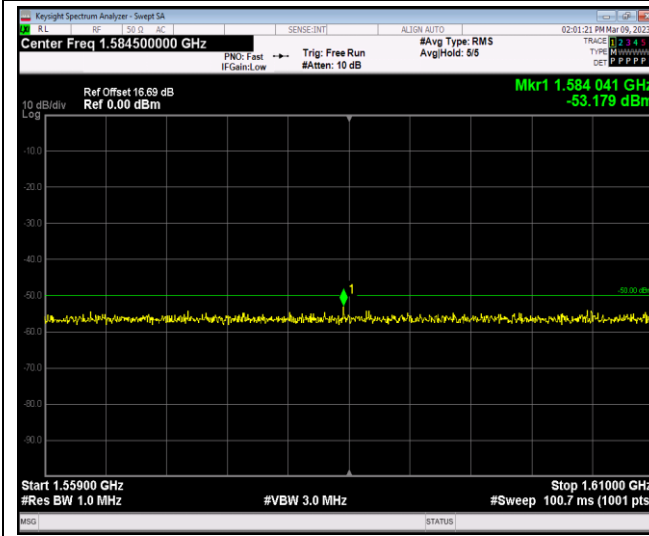

Band13-5MHz-64QAM-23205-1RB#0-Range3:1559~1610MHz