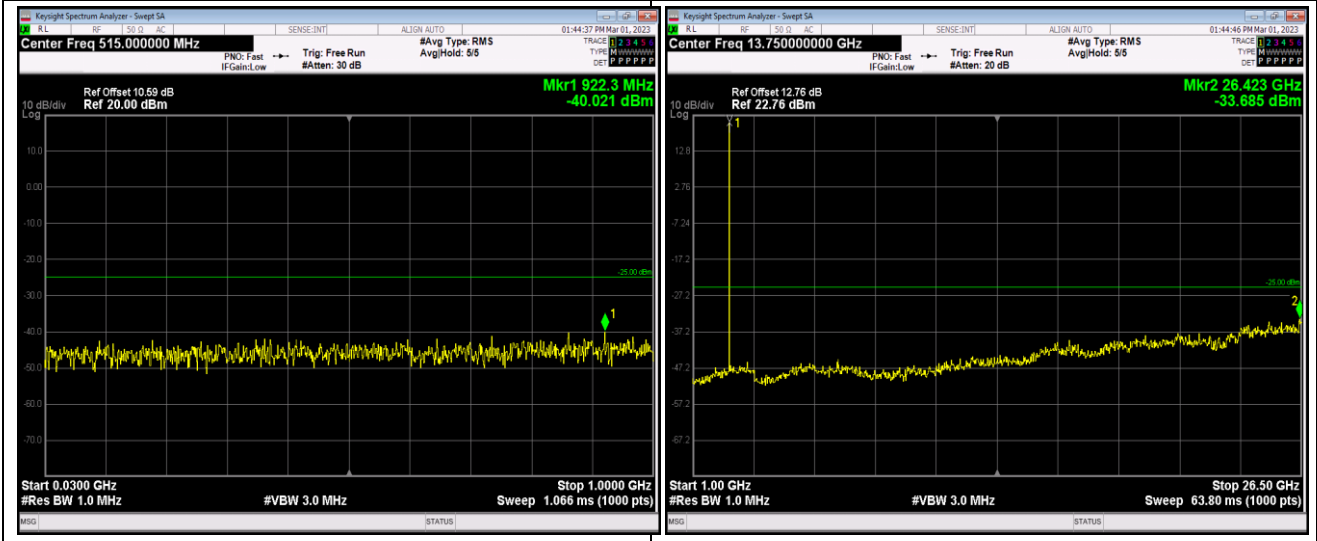

Band7-5MHz-QPSK-21100-1RB#0-Range1:30~100 OMHz

Band7-5MHz-QPSK-21100-1RB#0-Range2:1000~26 500MHz

JianYan Testing Group Shenzhen Co., Ltd.
No.101, Building 8, Innovation Wisdom Port, No.155 Hongtian Road, Huangpu Community,
Xinqiao Street, Bao'an District, Shenzhen, Guangdong, People's Republic of China.
Tel: +86-755-23118282, Fax: +86-755-23116366

Project No.: JYTSZR2302008