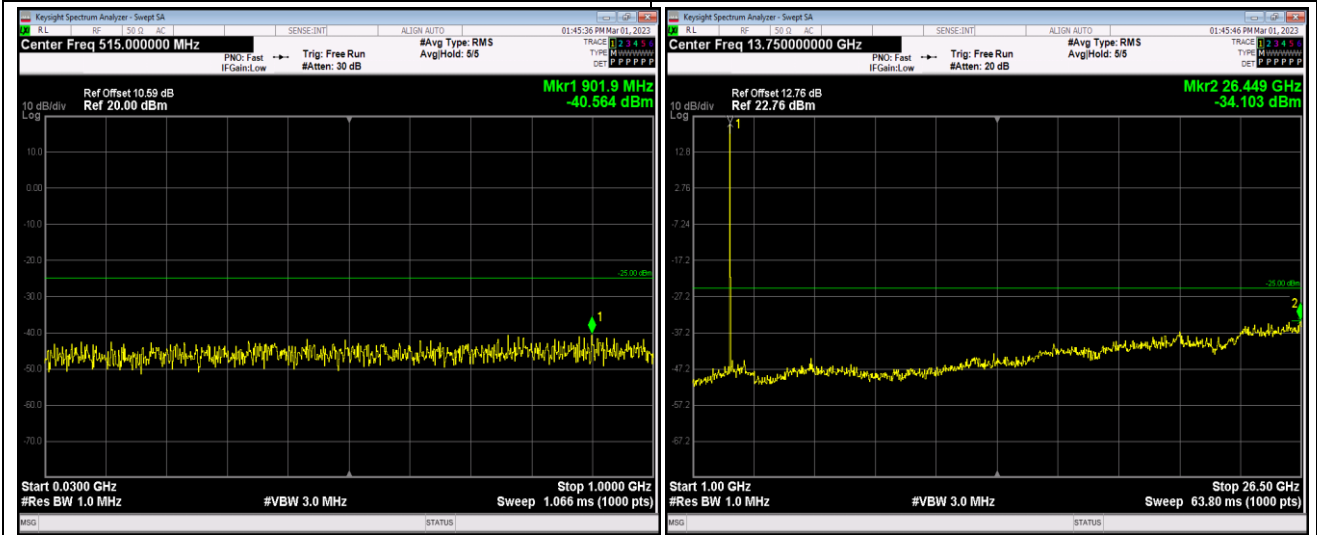

Band7-5MHz-16QAM-21425-1RB#0-Range1:30~1000MHz

Band7-5MHz-16QAM-21425-1RB#0-Range2:1000~26500MHz