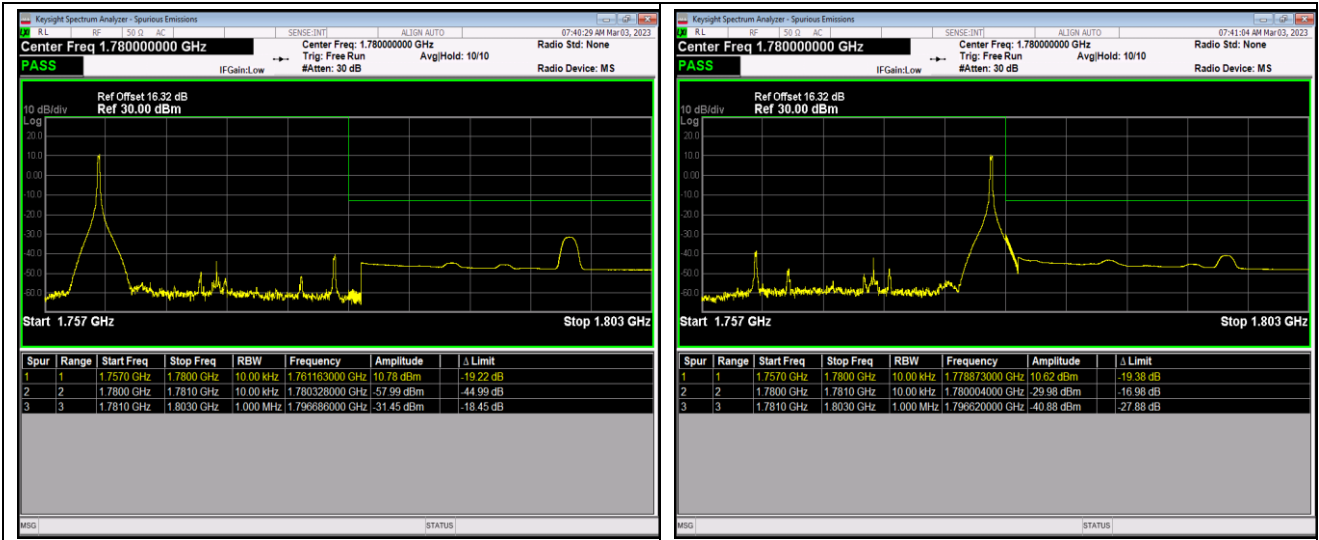

Band66-1.4MHz-16QAM-132665-6RB#0

Band66-1.4MHz-64QAM-131979-1RB#0

Band66-1.4MHz-64QAM-131979-1RB#5

Band66-1.4MHz-64QAM-131979-6RB#0

Band66-1.4MHz-64QAM-132665-1RB#0

Band66-1.4MHz-64QAM-132665-1RB#5

Band66-20MHz-QPSK-132572-100RB#0