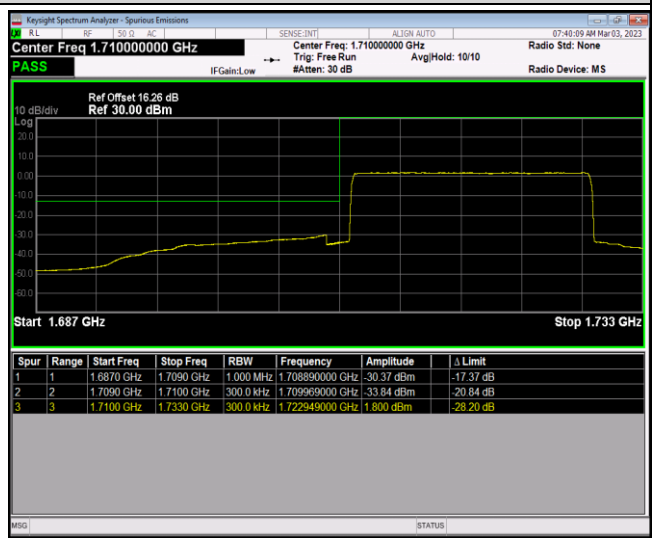

Band66-20MHz-16QAM-132072-100RB#0