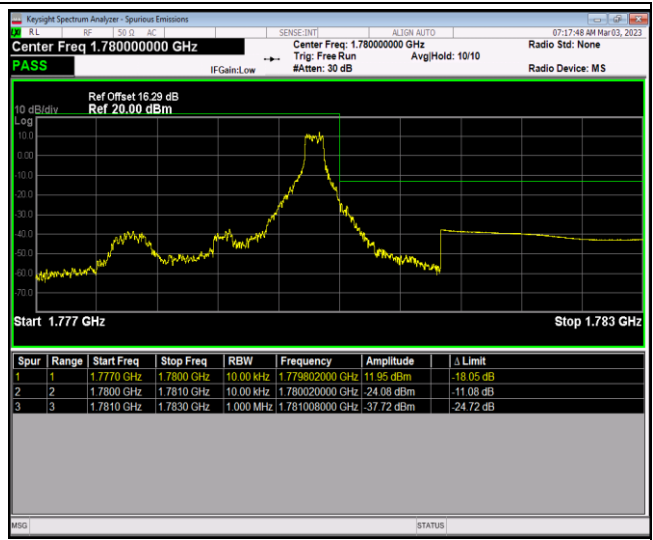

Band66-1.4MHz-16QAM-132665-6RB#0

Band66-1.4MHz-64QAM-131979-1RB#0

Band66-1.4MHz-64QAM-131979-1RB#5

Band66-1.4MHz-64QAM-131979-6RB#0

Band66-1.4MHz-64QAM-132665-1RB#0

Band66-1.4MHz-64QAM-132665-1RB#5

Band66-20MHz-QPSK-132572-100RB#0