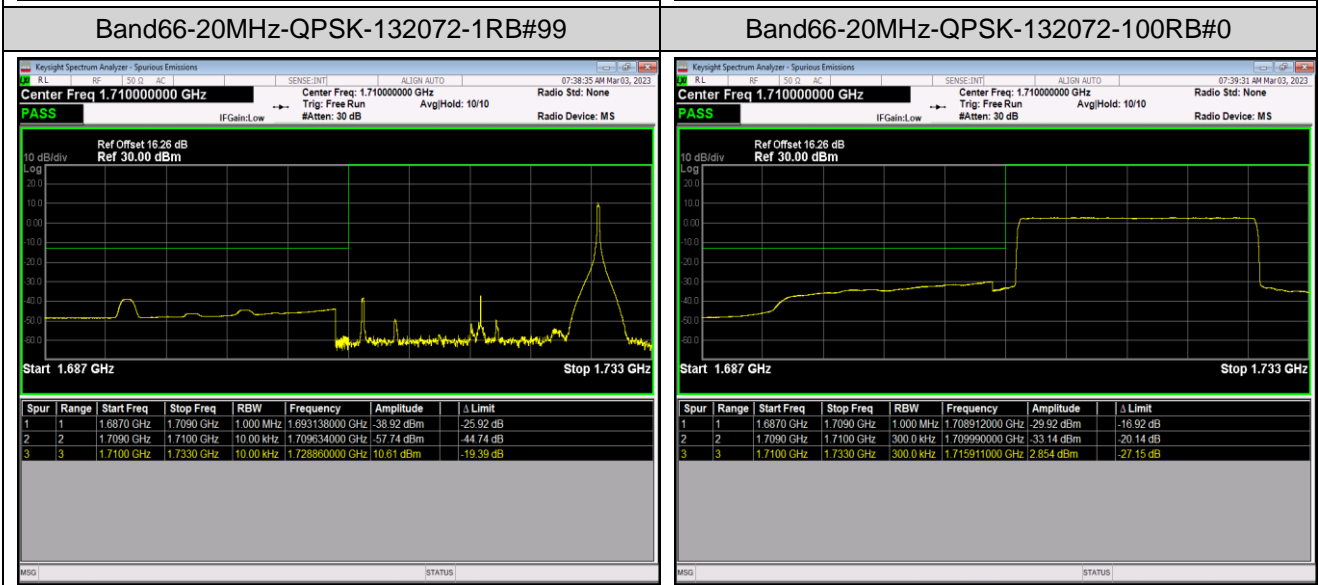

Band66-1.4MHz-16QAM-132665-6RB#0

Band66-1.4MHz-64QAM-131979-1RB#0

Band66-1.4MHz-64QAM-131979-1RB#5

Band66-1.4MHz-64QAM-131979-6RB#0

Band66-1.4MHz-64QAM-132665-1RB#0

Band66-1.4MHz-64QAM-132665-1RB#5

Band66-20MHz-QPSK-132572-100RB#0