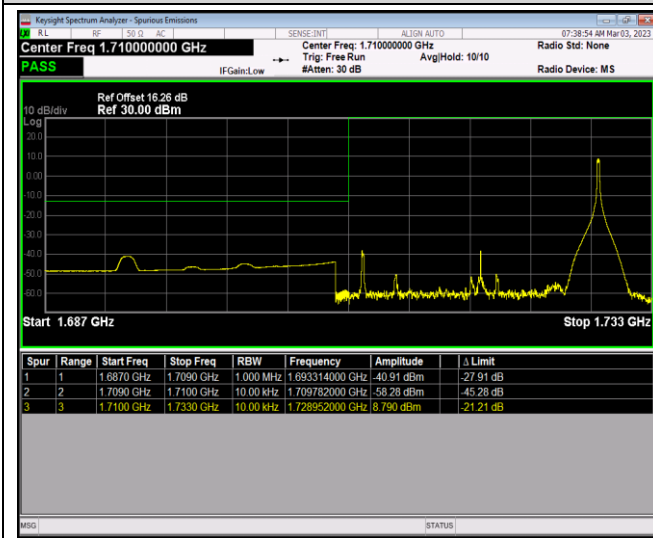

Band66-20MHz-16QAM-132072-1RB#99