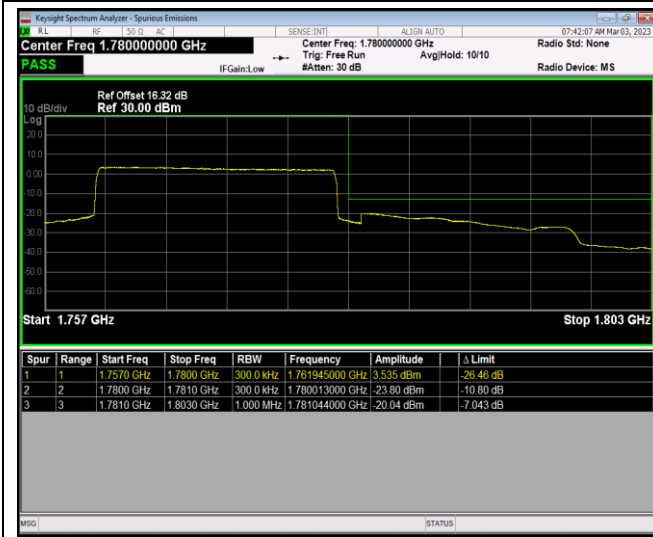

Band66-20MHz-QPSK-132572-100RB#0