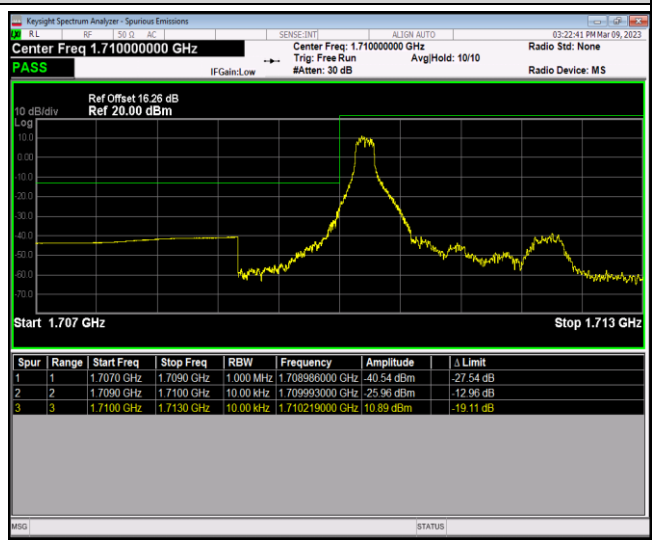

Band66-1.4MHz-16QAM-132665-6RB#0

Band66-1.4MHz-64QAM-131979-1RB#0

Band66-1.4MHz-64QAM-131979-1RB#5

Band66-1.4MHz-64QAM-131979-6RB#0

Band66-1.4MHz-64QAM-132665-1RB#0

Band66-1.4MHz-64QAM-132665-1RB#5

Band66-20MHz-QPSK-132572-100RB#0