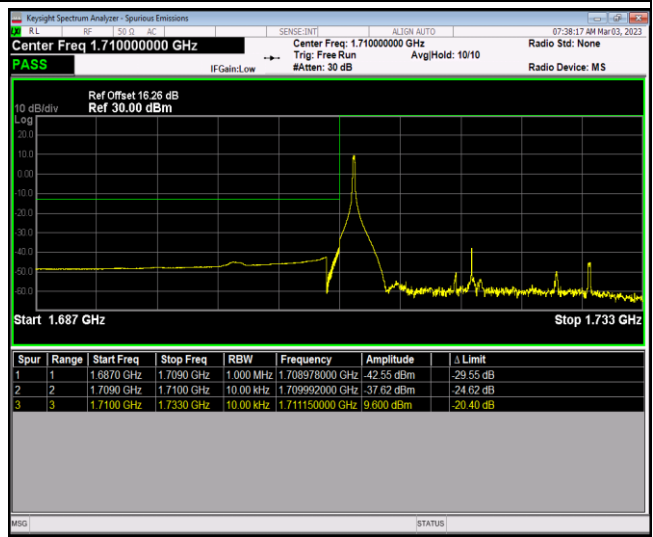

Band66-20MHz-16QAM-132072-1RB#0