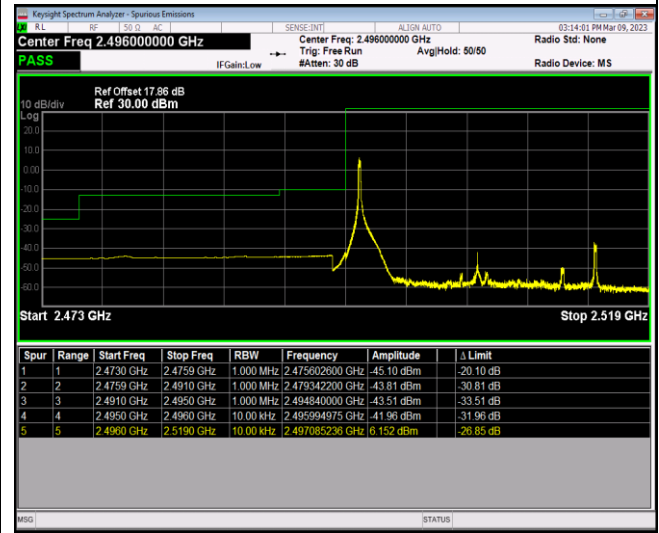

Band41-20MHz-64QAM-39750-1RB#0

Band41-20MHz-64QAM-39750-100RB#0