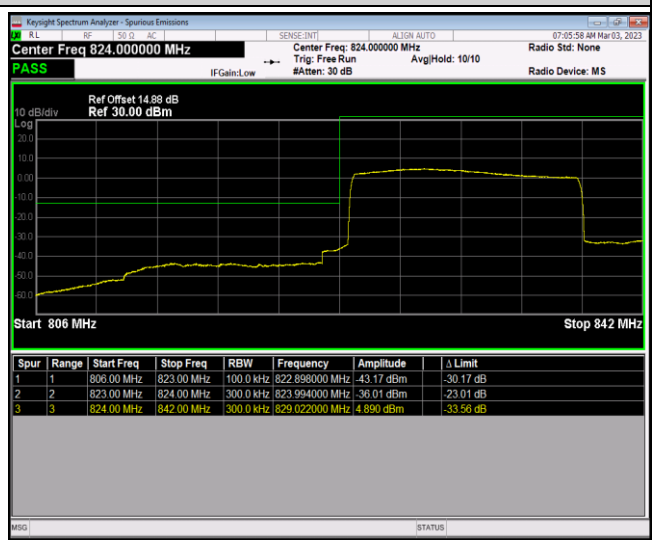

Band26-15MHz-QPSK-26865-1RB#0

Band26-15MHz-QPSK-26865-1RB#74

Band26-15MHz-QPSK-26865-75RB#0

Band26-15MHz-QPSK-26965-1RB#0

Band26-15MHz-QPSK-26965-1RB#74

Band26-15MHz-QPSK-26965-75RB#0

Band26-15MHz-16QAM-26865-1RB#0