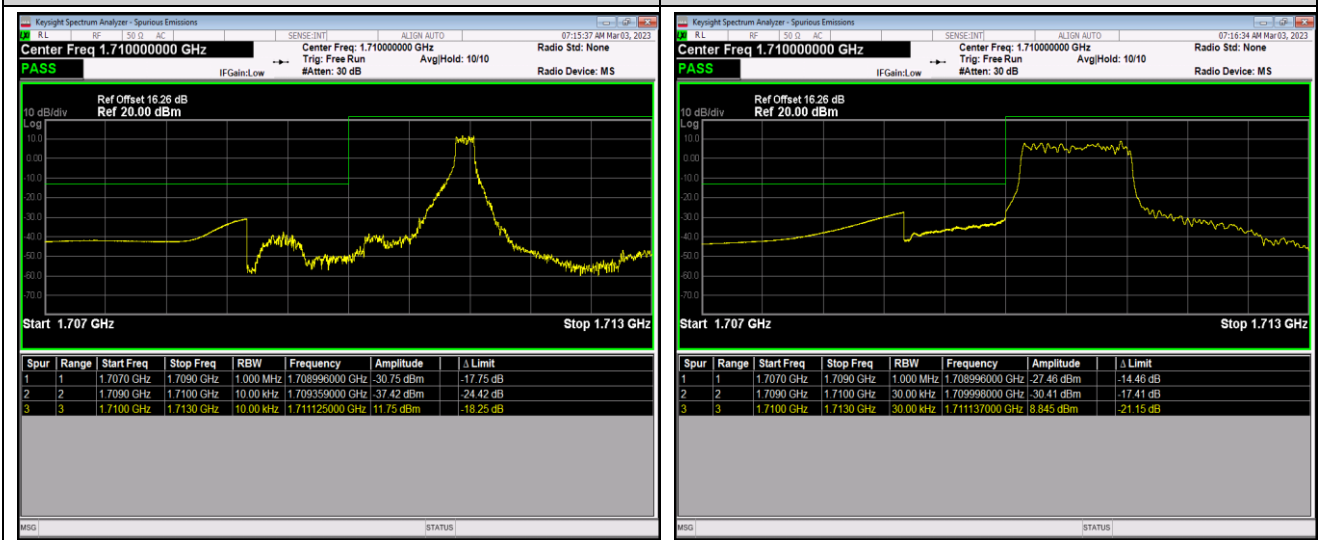

Band66-1.4MHz-QPSK-131979-6RB#0

Band66-1.4MHz-QPSK-132665-1RB#0

Band66-1.4MHz-QPSK-132665-1RB#5

Band66-1.4MHz-QPSK-132665-6RB#0

Band66-1.4MHz-16QAM-131979-1RB#0

Band66-1.4MHz-16QAM-131979-1RB#5

Band66-1.4MHz-16QAM-131979-6RB#0