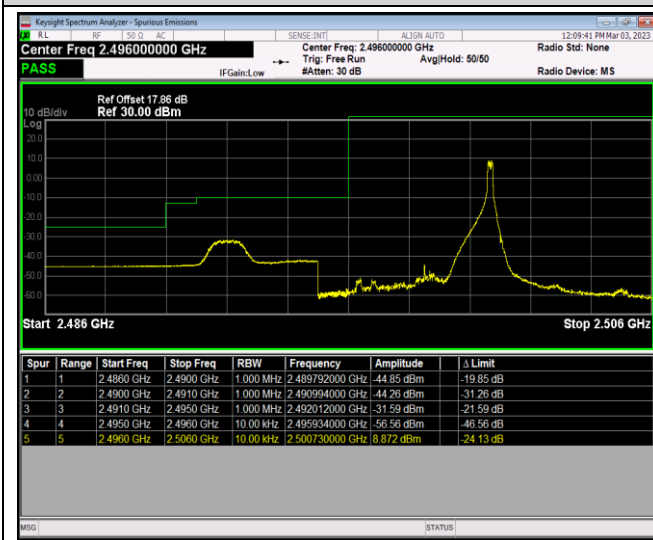

Band26-15MHz-64QAM-26865-75RB#0

Band26-15MHz-64QAM-26965-1RB#0

Band26-15MHz-64QAM-26965-1RB#74

Band26-15MHz-64QAM-26965-75RB#0

Band41-5MHz-QPSK-39675-1RB#0

Band41-5MHz-QPSK-39675-1RB#24

Band41-5MHz-QPSK-39675-25RB#0