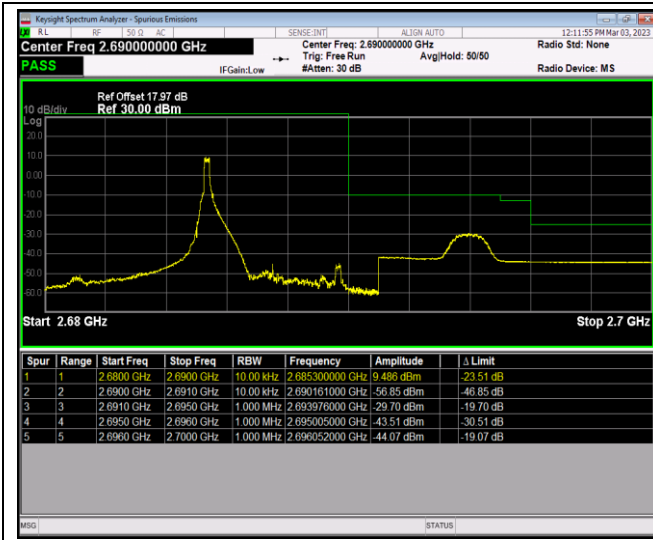

Band41-5MHz-QPSK-41565-1RB#0

Band41-5MHz-QPSK-41565-25RB#0