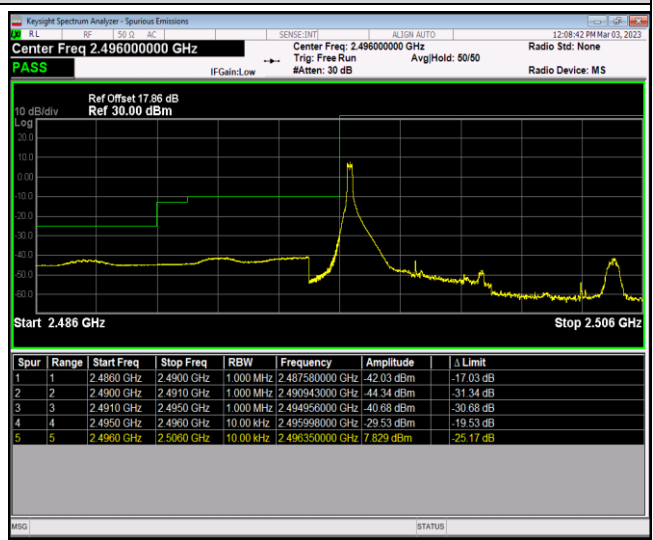

Band26-15MHz-64QAM-26865-75RB#0

Band26-15MHz-64QAM-26965-1RB#0

Band26-15MHz-64QAM-26965-1RB#74

Band26-15MHz-64QAM-26965-75RB#0

Band41-5MHz-QPSK-39675-1RB#0

Band41-5MHz-QPSK-39675-1RB#24

Band41-5MHz-QPSK-39675-25RB#0