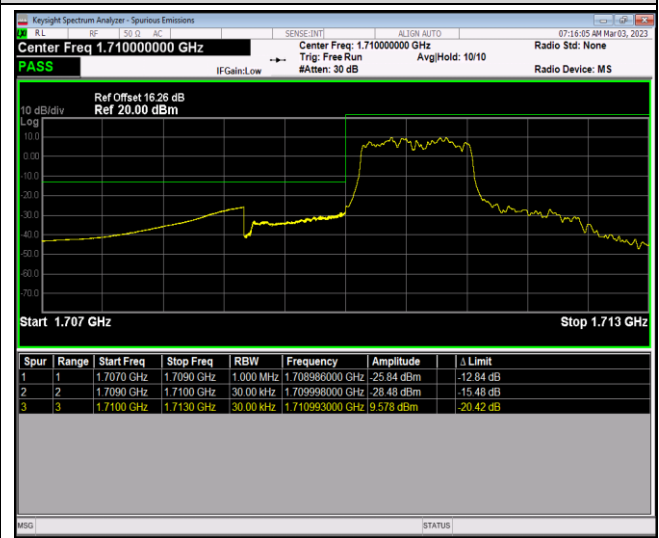

Band66-1.4MHz-QPSK-131979-6RB#0

Band66-1.4MHz-QPSK-132665-1RB#5