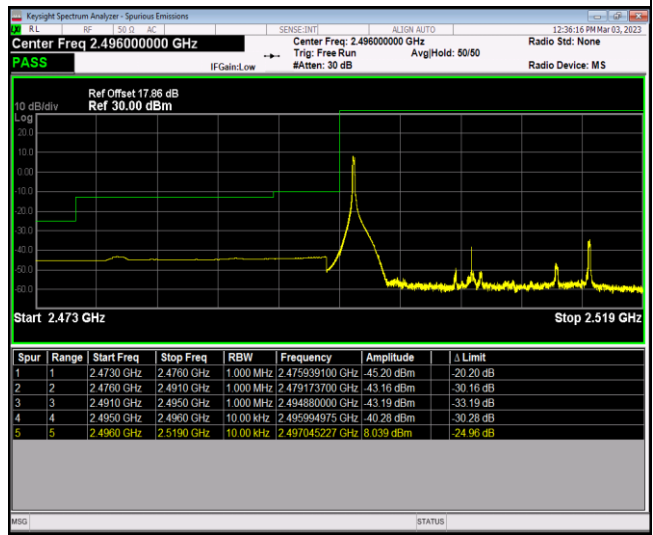

Band41-20MHz-16QAM-39750-1RB#0

Band41-20MHz-16QAM-39750-100RB#0