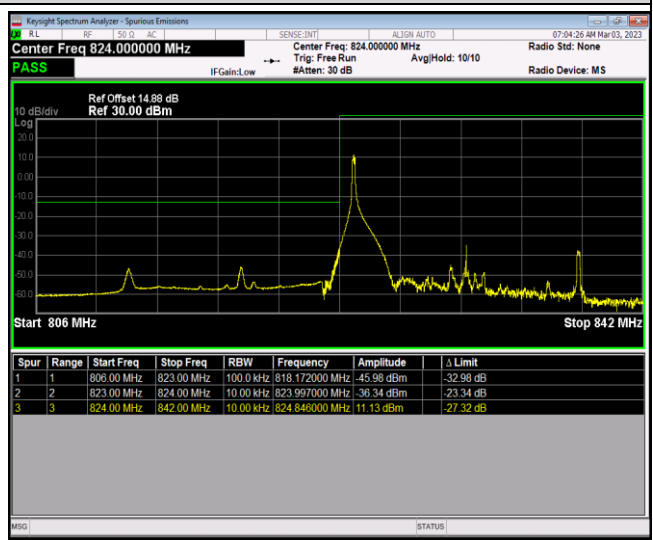

Band26-15MHz-QPSK-26865-1RB#0

Band26-15MHz-QPSK-26865-75RB#0