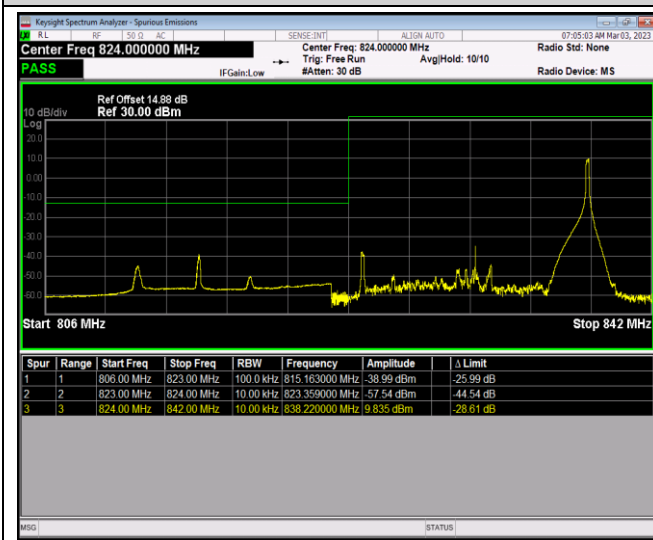

Band26-15MHz-QPSK-26865-1RB#74

Band26-15MHz-QPSK-26965-1RB#0