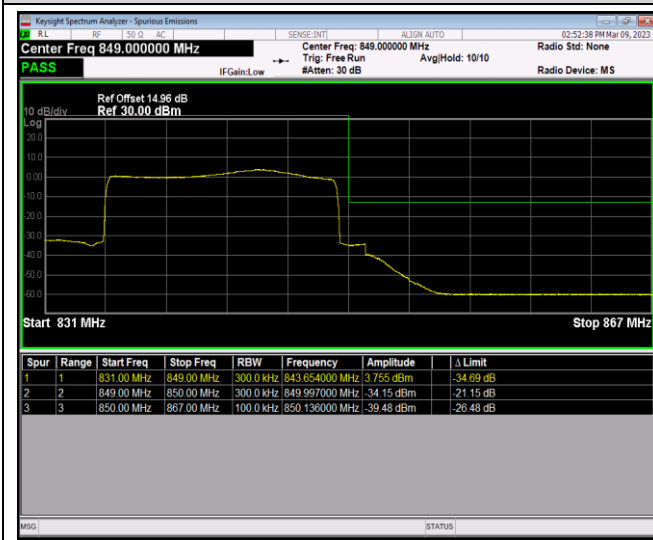

Band26-15MHz-64QAM-26865-75RB#0

Band26-15MHz-64QAM-26965-1RB#0

Band26-15MHz-64QAM-26965-1RB#74

Band26-15MHz-64QAM-26965-75RB#0

Band41-5MHz-QPSK-39675-1RB#0

Band41-5MHz-QPSK-39675-1RB#24

Band41-5MHz-QPSK-39675-25RB#0