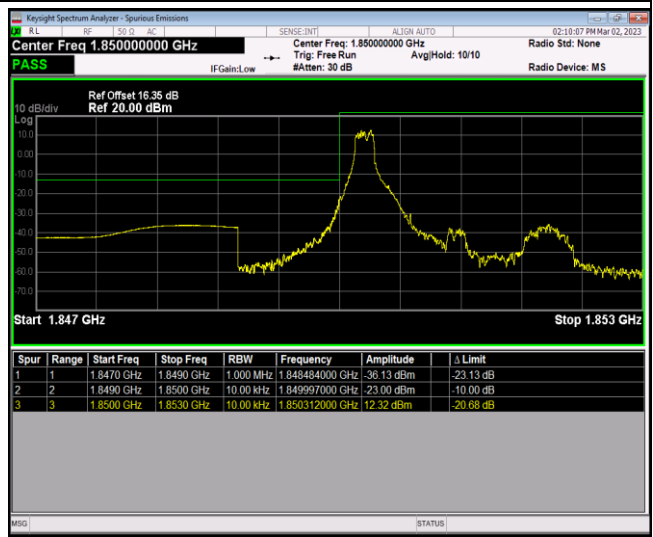

Band13-10MHz-16QAM-23230-1RB#49

Band13-10MHz-16QAM-23230-50RB#0

Band13-10MHz-64QAM-23230-1RB#0

Band13-10MHz-64QAM-23230-1RB#49

Band13-10MHz-64QAM-23230-50RB#0

Band25-1.4MHz-QPSK-26047-1RB#0

Band25-1.4MHz-QPSK-26047-1RB#5