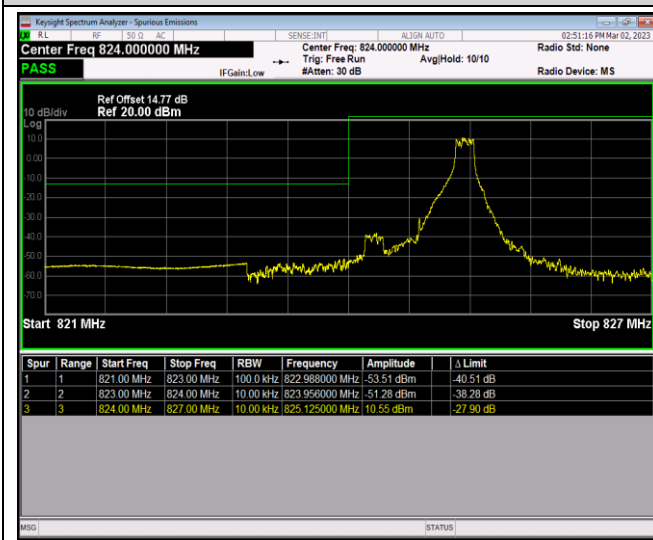

Band26-1.4MHz-16QAM-26797-1RB#5

Band26-1.4MHz-16QAM-27033-1RB#0