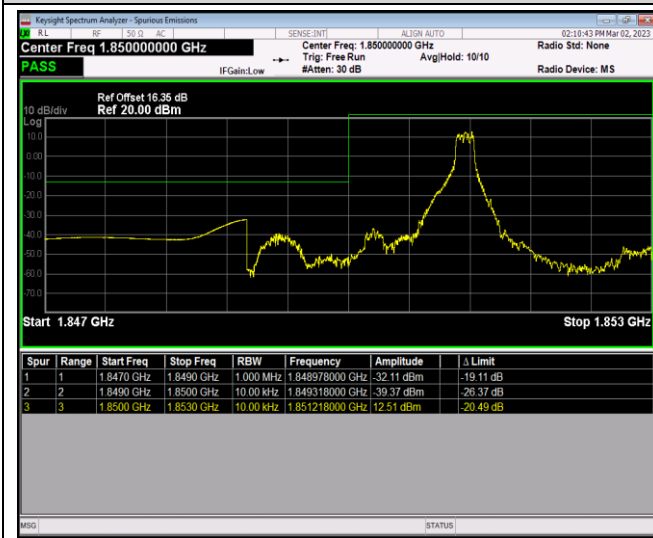

Band25-1.4MHz-QPSK-26047-1RB#5

Band25-1.4MHz-QPSK-26683-1RB#0