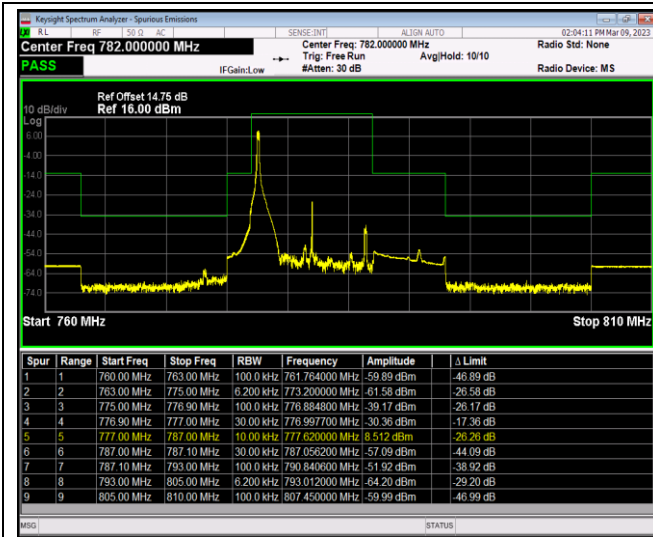

Band13-10MHz-16QAM-23230-1RB#49

Band13-10MHz-16QAM-23230-50RB#0

Band13-10MHz-64QAM-23230-1RB#0

Band13-10MHz-64QAM-23230-1RB#49

Band13-10MHz-64QAM-23230-50RB#0

Band25-1.4MHz-QPSK-26047-1RB#0

Band25-1.4MHz-QPSK-26047-1RB#5