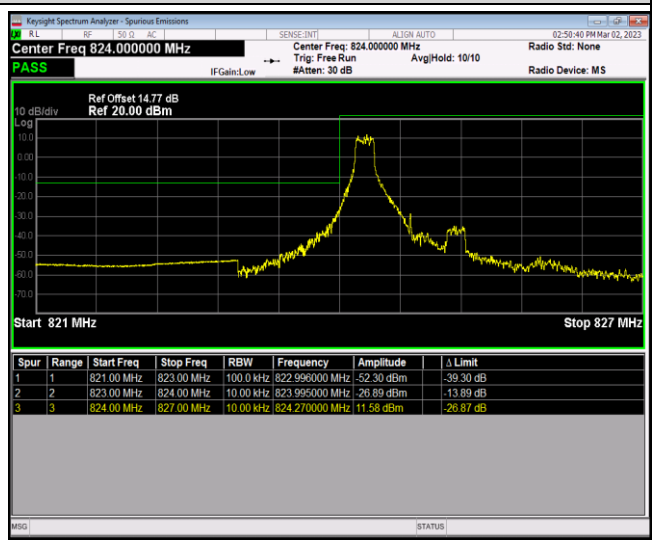

Band26-1.4MHz-16QAM-26797-1RB#0

Band26-1.4MHz-16QAM-26797-6RB#0