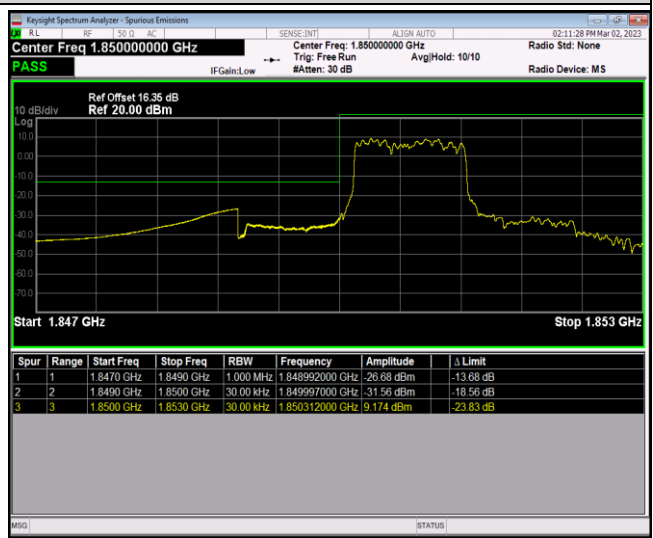

Band25-1.4MHz-QPSK-26047-6RB#0

Band25-1.4MHz-QPSK-26683-1RB#5