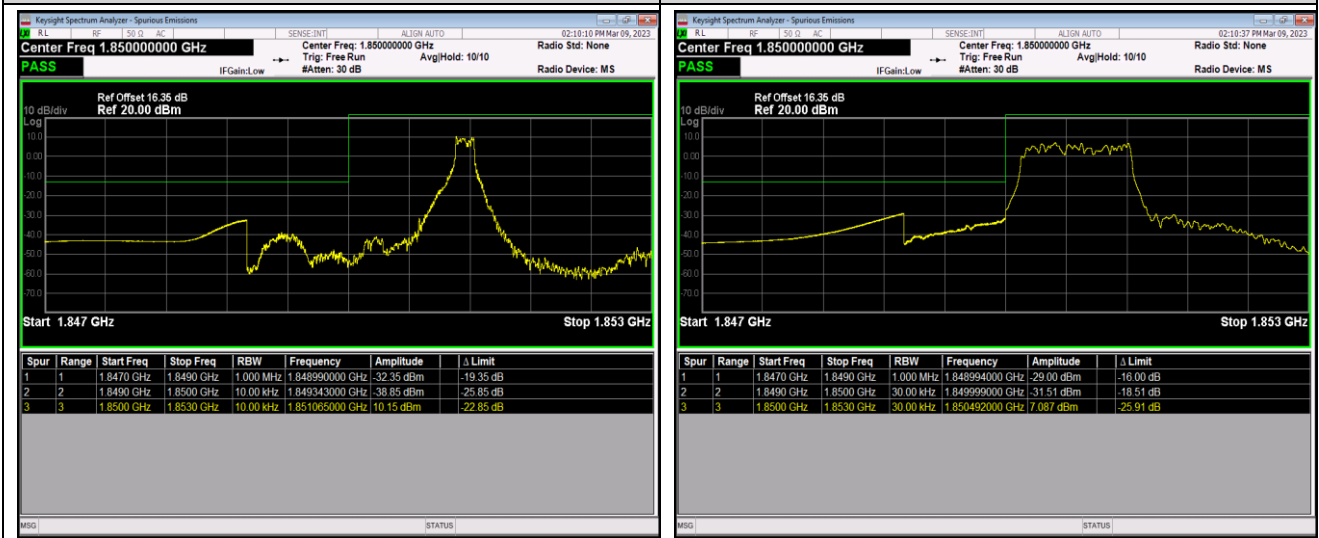

Band25-1.4MHz-16QAM-26683-1RB#0

Band25-1.4MHz-16QAM-26683-1RB#5

Band25-1.4MHz-16QAM-26683-6RB#0

Band25-1.4MHz-64QAM-26047-1RB#0

Band25-1.4MHz-64QAM-26047-1RB#5

Band25-1.4MHz-64QAM-26047-6RB#0

Band25-1.4MHz-64QAM-26683-1RB#0