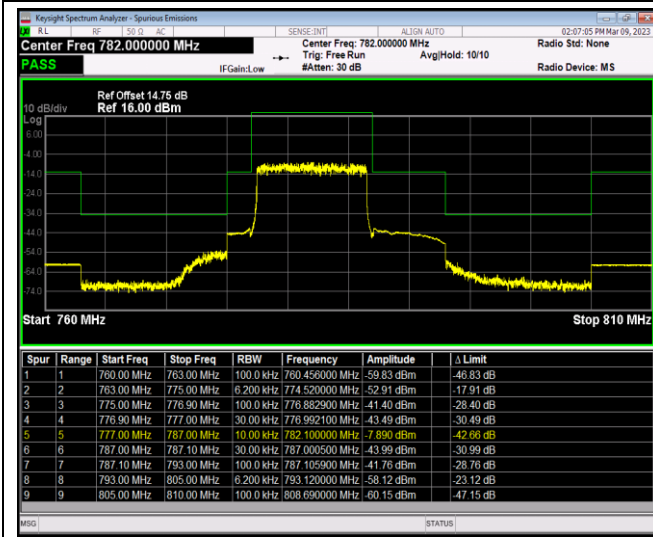

Band13-10MHz-16QAM-23230-1RB#49

Band13-10MHz-16QAM-23230-50RB#0

Band13-10MHz-64QAM-23230-1RB#0

Band13-10MHz-64QAM-23230-1RB#49

Band13-10MHz-64QAM-23230-50RB#0

Band25-1.4MHz-QPSK-26047-1RB#0

Band25-1.4MHz-QPSK-26047-1RB#5