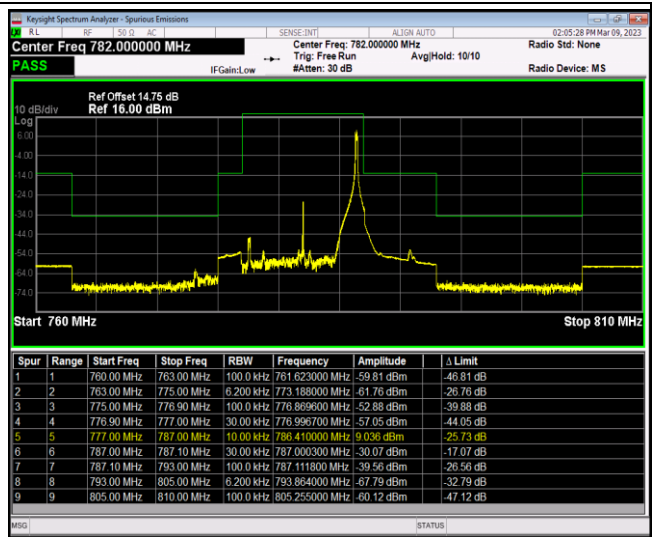

Band13-10MHz-16QAM-23230-1RB#49

Band13-10MHz-16QAM-23230-50RB#0

Band13-10MHz-64QAM-23230-1RB#0

Band13-10MHz-64QAM-23230-1RB#49

Band13-10MHz-64QAM-23230-50RB#0

Band25-1.4MHz-QPSK-26047-1RB#0

Band25-1.4MHz-QPSK-26047-1RB#5