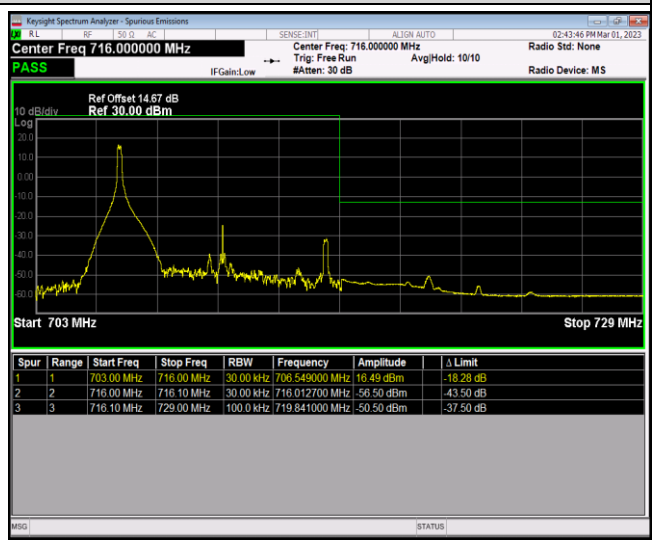

Band12-10MHz-QPSK-23130-1RB#0

Band12-10MHz-QPSK-23130-50RB#0