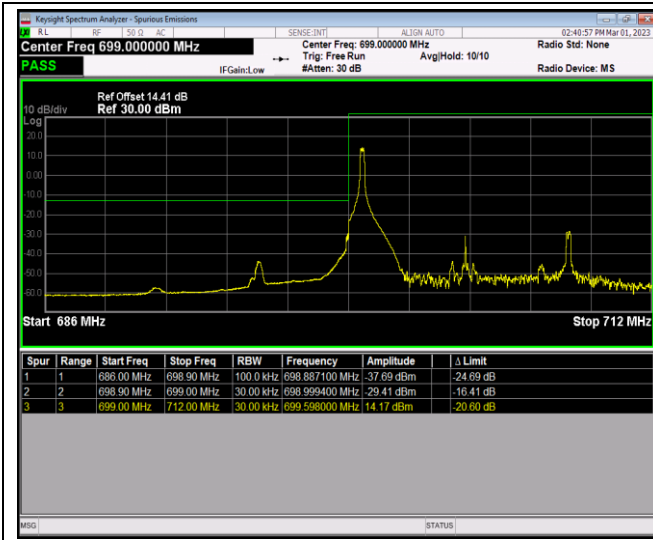

Band12-1.4MHz-64QAM-23017-1RB#5

Band12-1.4MHz-64QAM-23017-6RB#0

Band12-1.4MHz-64QAM-23173-1RB#0

Band12-1.4MHz-64QAM-23173-1RB#5

Band12-1.4MHz-64QAM-23173-6RB#0

Band12-10MHz-QPSK-23060-1RB#0

Band12-10MHz-QPSK-23060-1RB#49