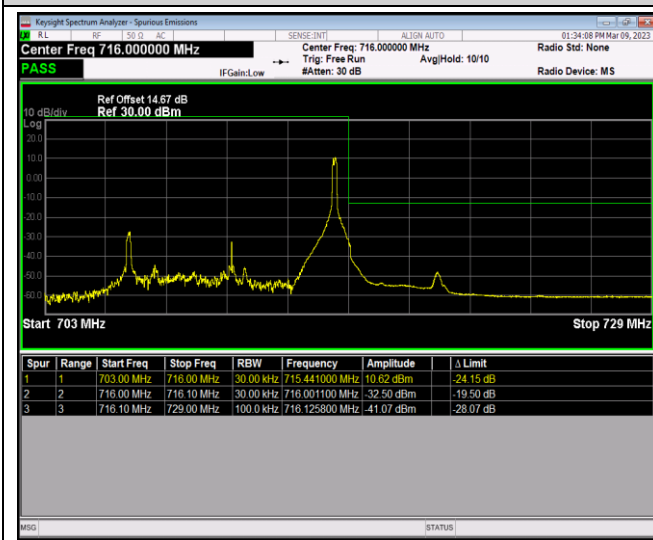

Band12-10MHz-64QAM-23130-1RB#49

Band13-5MHz-QPSK-23205-1RB#0