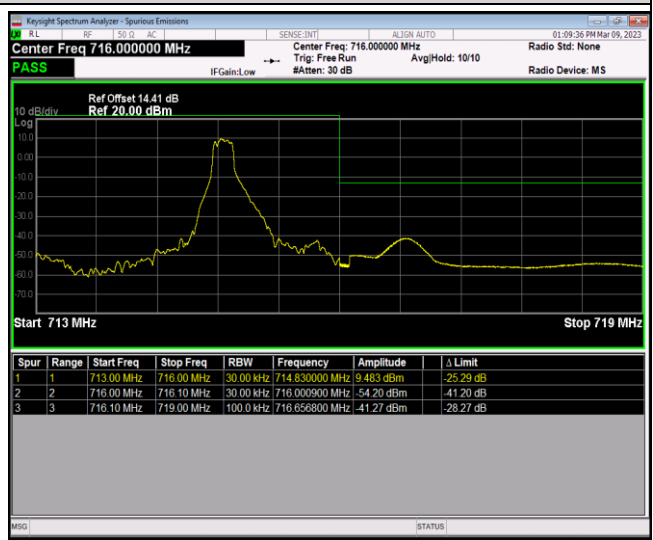

Band12-1.4MHz-64QAM-23017-1RB#5

Band12-1.4MHz-64QAM-23017-6RB#0

Band12-1.4MHz-64QAM-23173-1RB#0

Band12-1.4MHz-64QAM-23173-1RB#5

Band12-1.4MHz-64QAM-23173-6RB#0

Band12-10MHz-QPSK-23060-1RB#0

Band12-10MHz-QPSK-23060-1RB#49