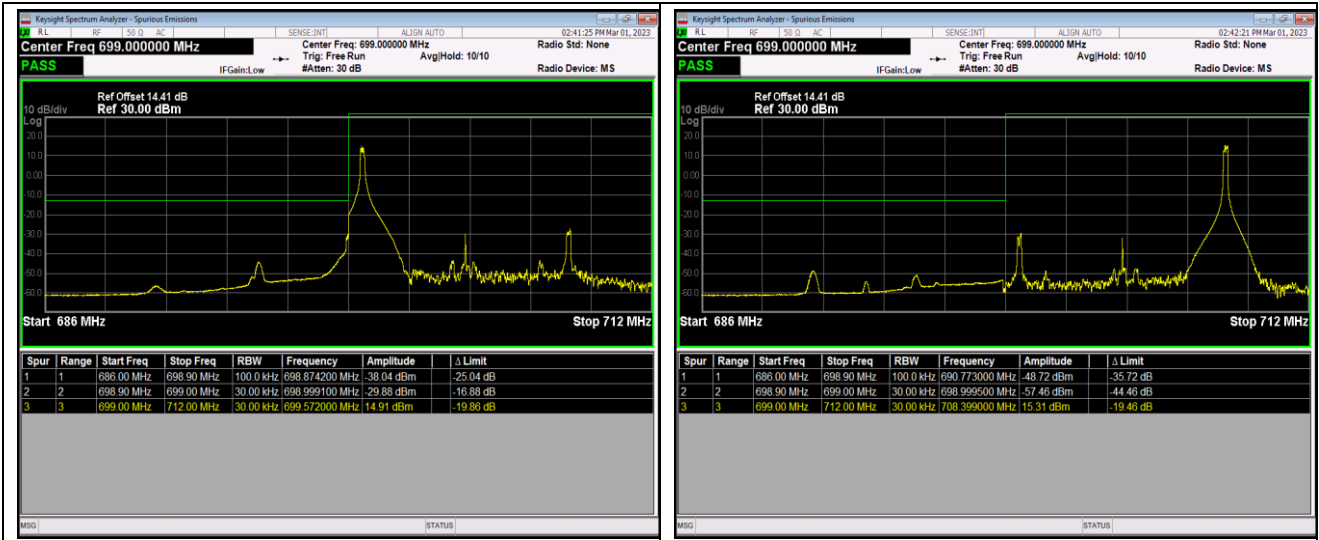

Band12-10MHz-QPSK-23060-50RB#0

Band12-10MHz-QPSK-23130-1RB#0

Band12-10MHz-QPSK-23130-1RB#49

Band12-10MHz-QPSK-23130-50RB#0

Band12-10MHz-16QAM-23060-1RB#0

Band12-10MHz-16QAM-23060-1RB#49

Band12-10MHz-64QAM-23060-50RB#0