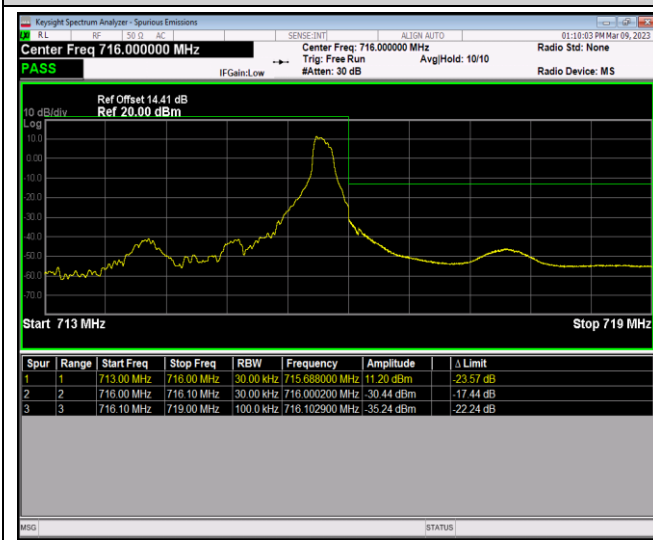

Band12-1.4MHz-64QAM-23017-1RB#5

Band12-1.4MHz-64QAM-23017-6RB#0

Band12-1.4MHz-64QAM-23173-1RB#0

Band12-1.4MHz-64QAM-23173-1RB#5

Band12-1.4MHz-64QAM-23173-6RB#0

Band12-10MHz-QPSK-23060-1RB#0

Band12-10MHz-QPSK-23060-1RB#49