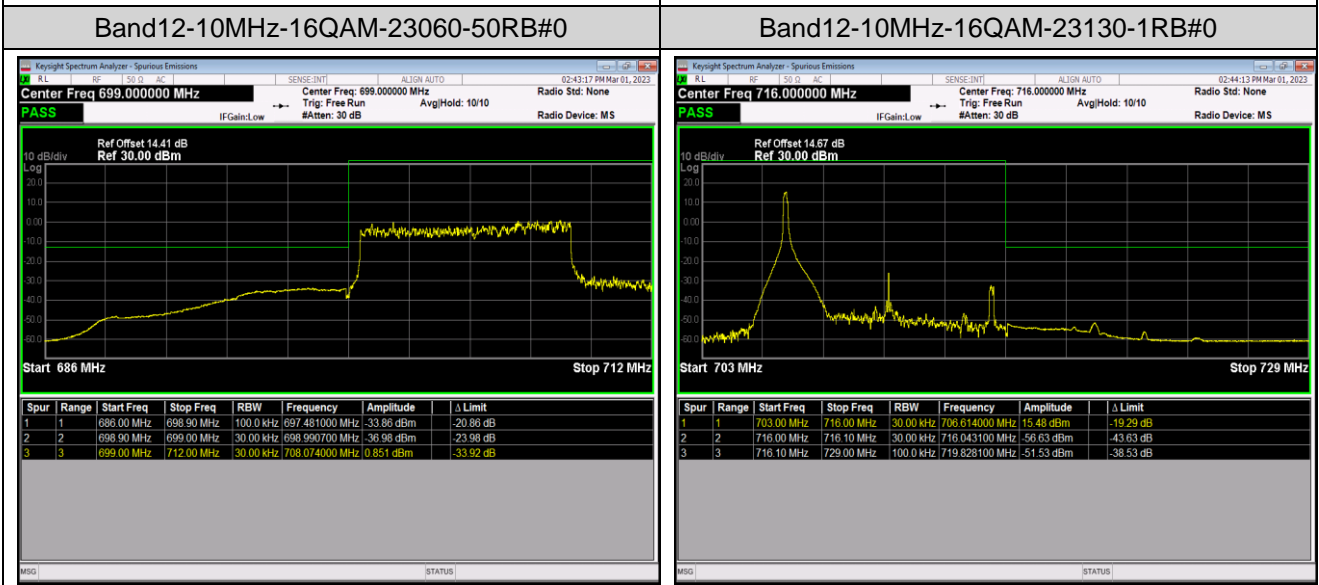

Band12-10MHz-QPSK-23060-50RB#0

Band12-10MHz-QPSK-23130-1RB#0

Band12-10MHz-QPSK-23130-1RB#49

Band12-10MHz-QPSK-23130-50RB#0

Band12-10MHz-16QAM-23060-1RB#0

Band12-10MHz-16QAM-23060-1RB#49

Band12-10MHz-64QAM-23060-50RB#0