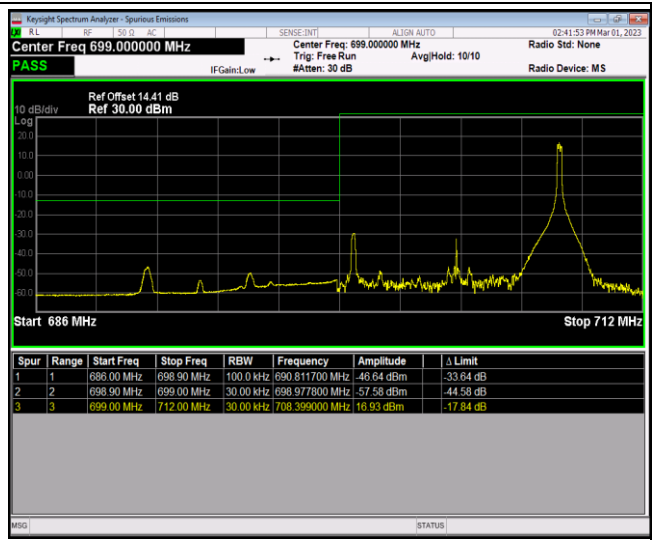

Band12-10MHz-QPSK-23060-1RB#49

Band12-10MHz-QPSK-23130-1RB#0