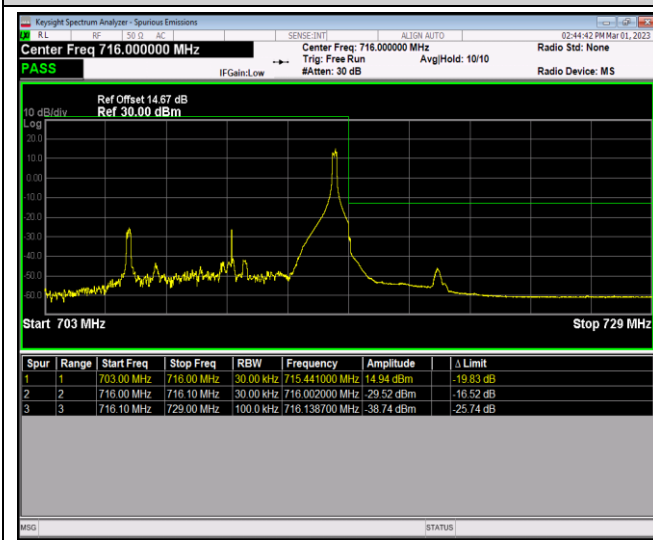

Band12-10MHz-QPSK-23060-50RB#0

Band12-10MHz-QPSK-23130-1RB#0

Band12-10MHz-QPSK-23130-1RB#49

Band12-10MHz-QPSK-23130-50RB#0

Band12-10MHz-16QAM-23060-1RB#0

Band12-10MHz-16QAM-23060-1RB#49

Band12-10MHz-64QAM-23060-50RB#0