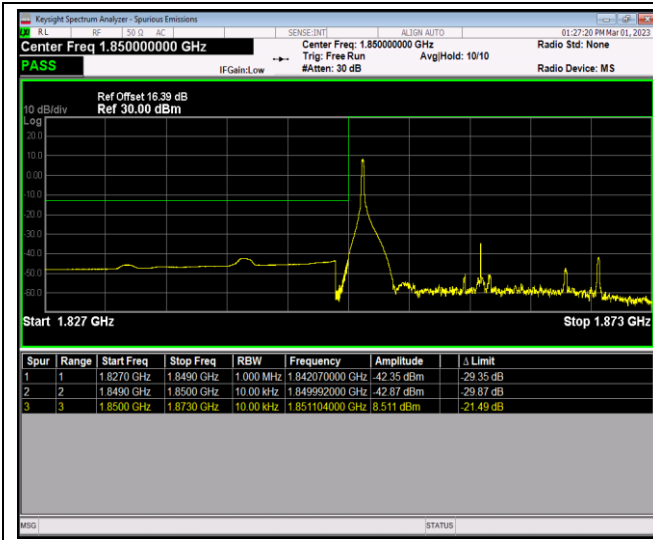

Band2-20MHz-QPSK-18700-1RB#0

Band2-20MHz-QPSK-18700-100RB#0