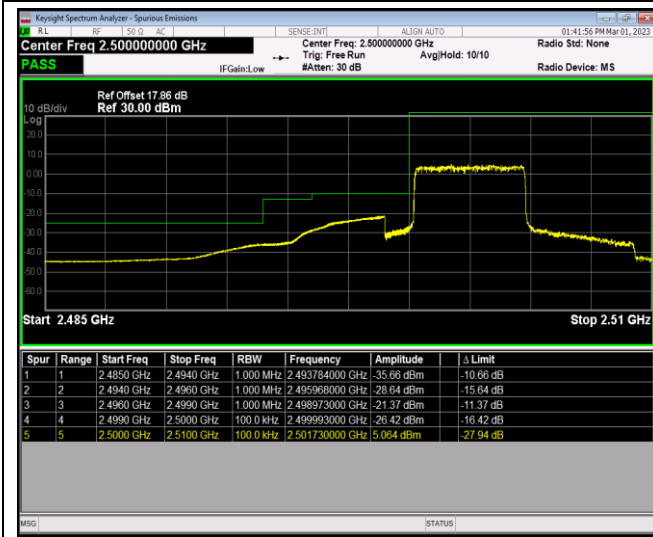

Band7-5MHz-QPSK-20775-25RB#0

Band7-5MHz-QPSK-21425-1RB#24