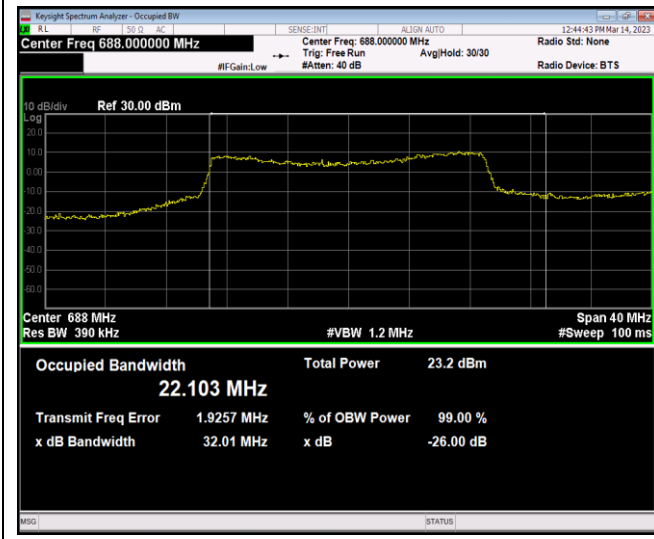

Band71-20MHz-64QAM-133372-100RB#0

Appendix D: Band Edge

Test Result (worst case)

Band	Bandwidth	Modulation	Channel	RB Config.	Result (dBm)	Verdict
Band2	1.4MHz	QPSK	18607	1RB#0	-35.81,-21.88	PASS
Band2	1.4MHz	QPSK	18607	1RB#5	-34.29,-40.90	PASS
Band2	1.4MHz	QPSK	18607	6RB#0	-26.79,-31.73	PASS
Band2	1.4MHz	QPSK	19193	1RB#0	-38.78,-29.92	PASS
Band2	1.4MHz	QPSK	19193	1RB#5	-27.19,-32.14	PASS
Band2	1.4MHz	QPSK	19193	6RB#0	-32.31,-28.02	PASS
Band2	1.4MHz	16QAM	18607	1RB#0	-37.28,-28.00	PASS
Band2	1.4MHz	16QAM	18607	1RB#5	-33.11,-38.30	PASS
Band2	1.4MHz	16QAM	18607	6RB#0	-27.97,-31.57	PASS
Band2	1.4MHz	16QAM	19193	1RB#0	-39.63,-32.40	PASS
Band2	1.4MHz	16QAM	19193	1RB#5	-29.87,-33.99	PASS
Band2	1.4MHz	16QAM	19193	6RB#0	-31.84,-28.70	PASS
Band2	1.4MHz	64QAM	18607	1RB#0	-38.61,-27.82	PASS
Band2	1.4MHz	64QAM	18607	1RB#5	-32.06,-37.08	PASS
Band2	1.4MHz	64QAM	18607	6RB#0	-28.75,-31.54	PASS
Band2	1.4MHz	64QAM	19193	1RB#0	-39.03,-32.37	PASS
Band2	1.4MHz	64QAM	19193	1RB#5	-24.63,-35.41	PASS
Band2	1.4MHz	64QAM	19193	6RB#0	-31.26,-28.05	PASS
Band2	20MHz	QPSK	18700	1RB#0	-42.35,-42.87	PASS
Band2	20MHz	QPSK	18700	1RB#99	-34.80,-59.43	PASS
Band2	20MHz	QPSK	18700	100RB#0	-31.33,-35.82	PASS
Band2	20MHz	QPSK	19100	1RB#0	-58.33,-44.70	PASS
Band2	20MHz	QPSK	19100	1RB#99	-41.78,-43.43	PASS
Band2	20MHz	QPSK	19100	100RB#0	-32.73,-28.11	PASS
Band2	20MHz	16QAM	18700	1RB#0	-42.74,-41.99	PASS
Band2	20MHz	16QAM	18700	1RB#99	-37.69,-59.11	PASS
Band2	20MHz	16QAM	18700	100RB#0	-30.75,-35.02	PASS
Band2	20MHz	16QAM	19100	1RB#0	-58.44,-44.77	PASS
Band2	20MHz	16QAM	19100	1RB#99	-41.77,-43.62	PASS
Band2	20MHz	16QAM	19100	100RB#0	-32.17,-27.42	PASS
Band2	20MHz	64QAM	18700	1RB#0	-43.97,-39.56	PASS
Band2	20MHz	64QAM	18700	1RB#99	-37.56,-58.60	PASS