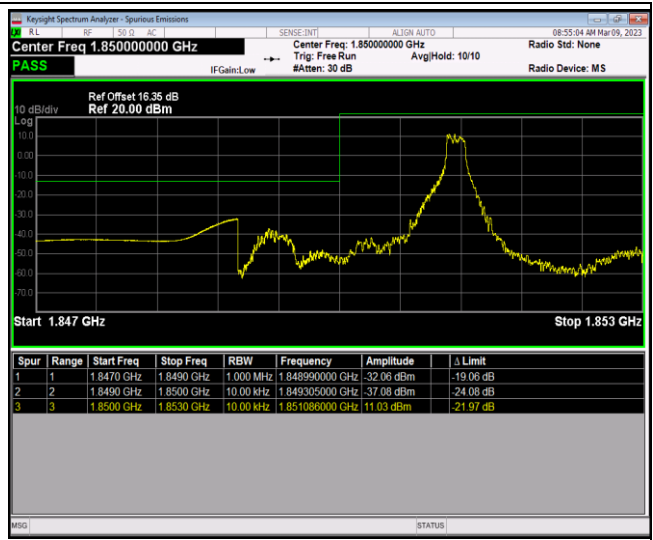

Remark: All bandwidth and all modulation had been tested, but only the worst case data displayed in this report.

Test Graphs

Band2-1.4MHz-64QAM-18607-6RB#0

Band2-1.4MHz-64QAM-19193-1RB#0

Band2-1.4MHz-64QAM-19193-1RB#5