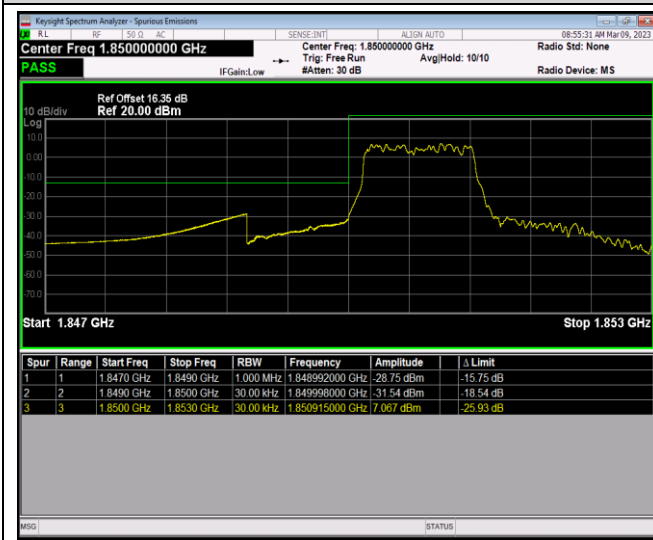

Remark: All bandwidth and all modulation had been tested, but only the worst case data displayed in this report.

Test Graphs

Band2-1.4MHz-64QAM-18607-6RB#0

Band2-1.4MHz-64QAM-19193-1RB#0

Band2-1.4MHz-64QAM-19193-1RB#5