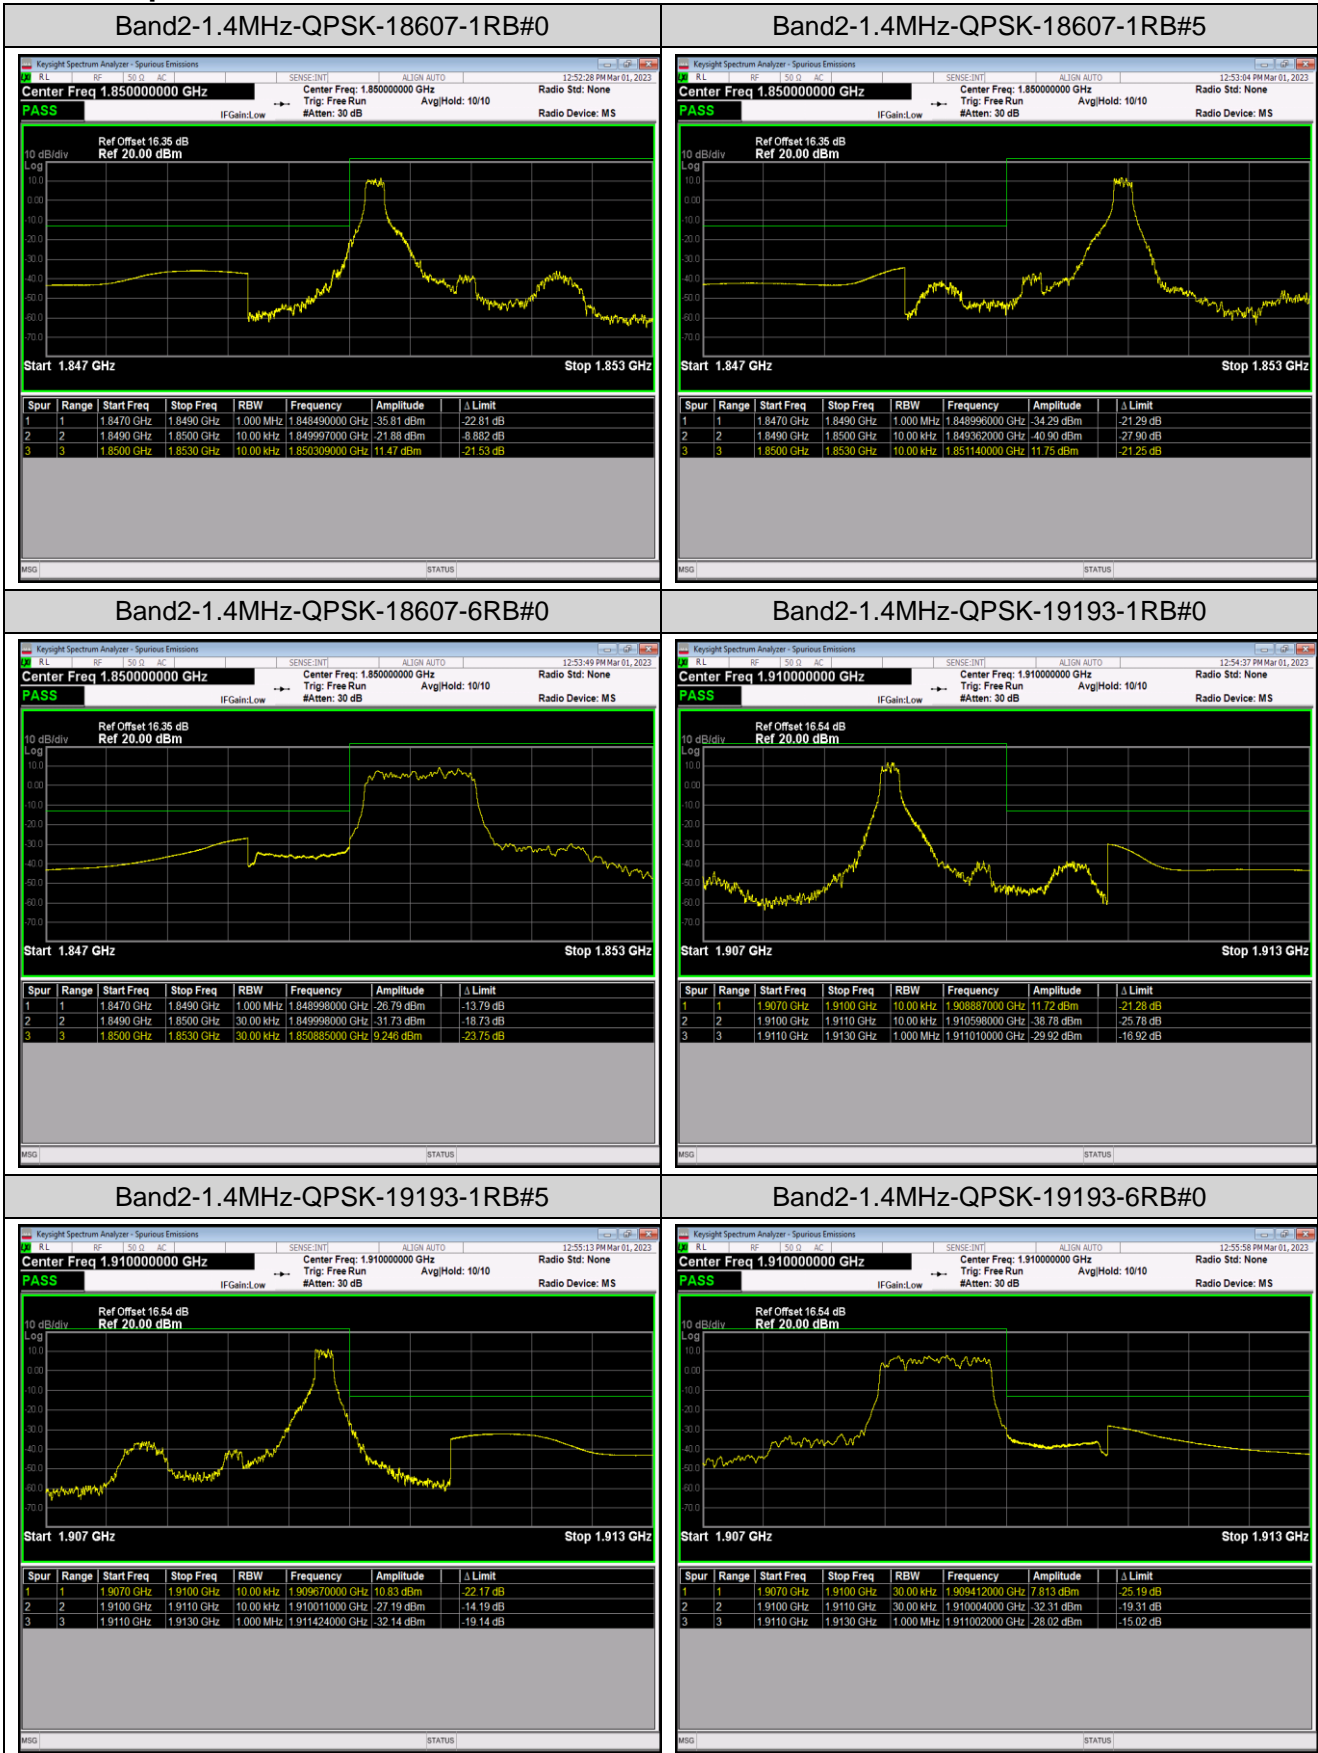

Test Graphs