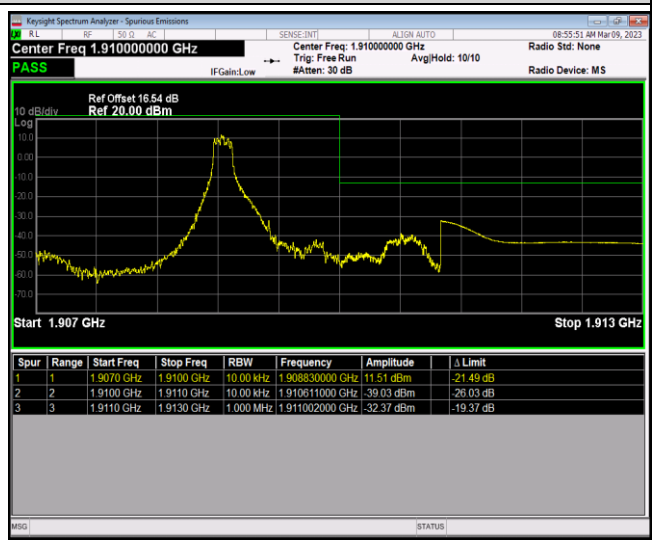

Remark: All bandwidth and all modulation had been tested, but only the worst case data displayed in this report.

Test Graphs

Band2-1.4MHz-64QAM-18607-6RB#0

Band2-1.4MHz-64QAM-19193-1RB#0

Band2-1.4MHz-64QAM-19193-1RB#5