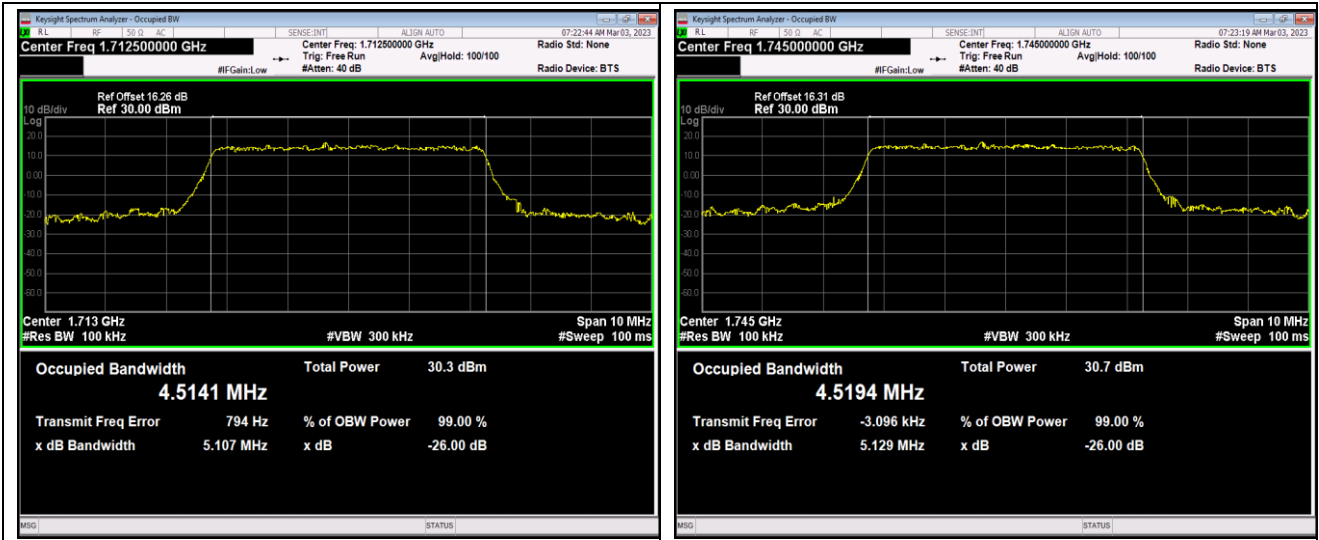

Band66-5MHz-16QAM-131997-25RB#0

Band66-5MHz-16QAM-132322-25RB#0

Band66-5MHz-16QAM-132647-25RB#0

Band66-5MHz-64QAM-131997-25RB#0