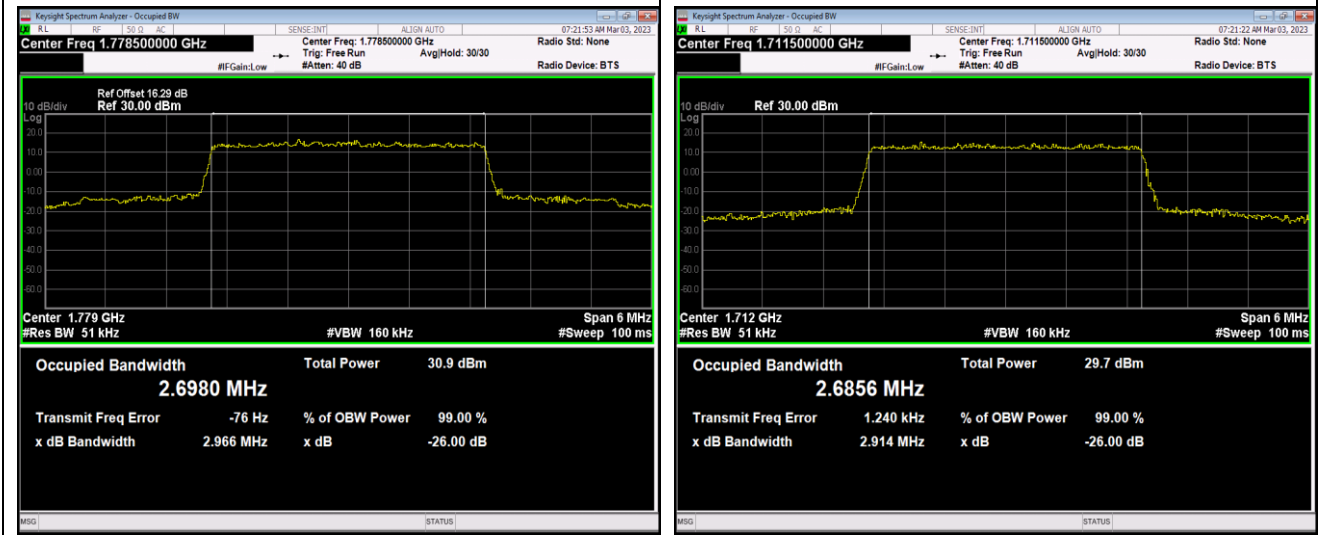

Band66-3MHz-QPSK-132657-15RB#0

Band66-3MHz-16QAM-131987-15RB#0

Band66-3MHz-16QAM-132322-15RB#0

Band66-3MHz-16QAM-132657-15RB#0