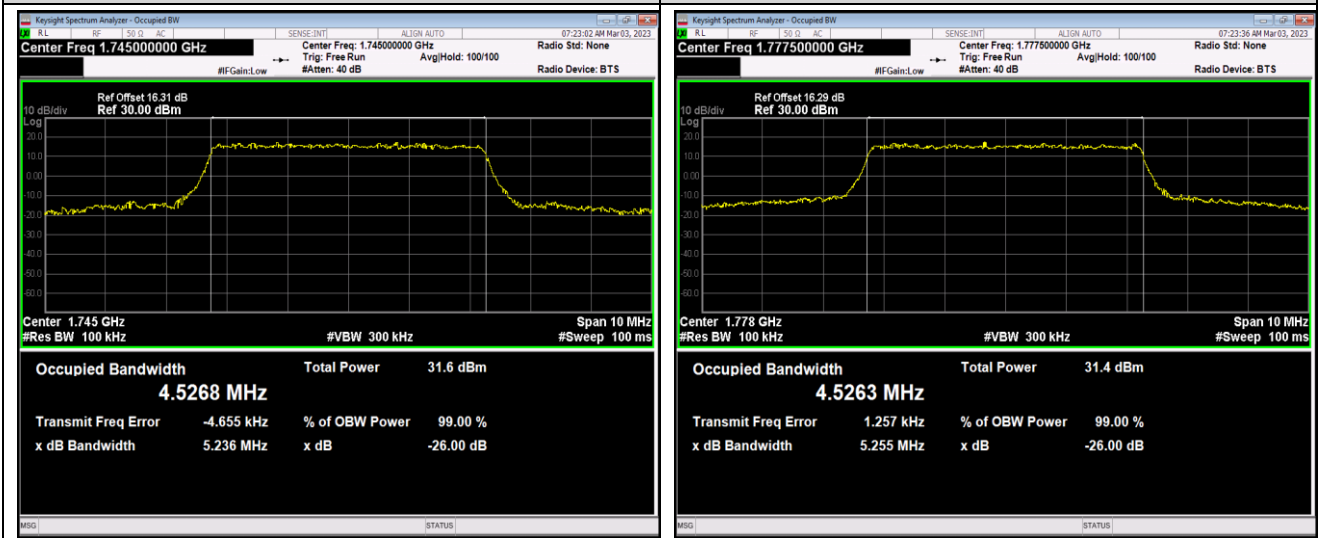

Band66-5MHz-QPSK-132322-25RB#0

Band66-5MHz-QPSK-132647-25RB#0

Band66-5MHz-16QAM-131997-25RB#0

Band66-5MHz-16QAM-132322-25RB#0