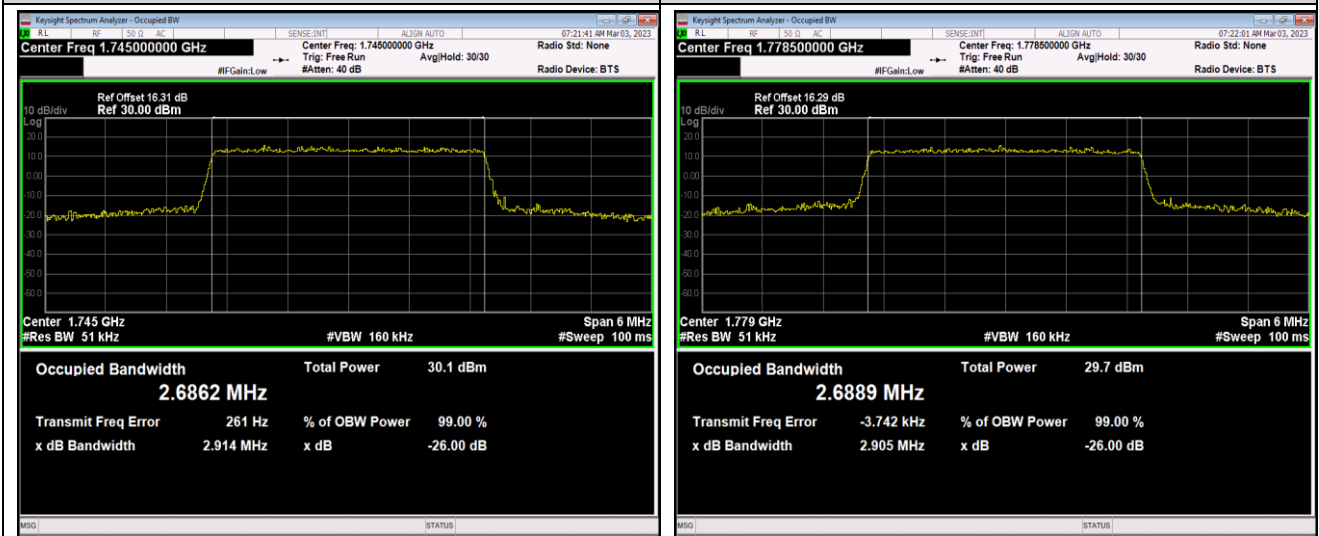

Band66-3MHz-16QAM-132322-15RB#0

Band66-3MHz-16QAM-132657-15RB#0

Band66-3MHz-64QAM-131987-15RB#0

Band66-3MHz-64QAM-132322-15RB#0