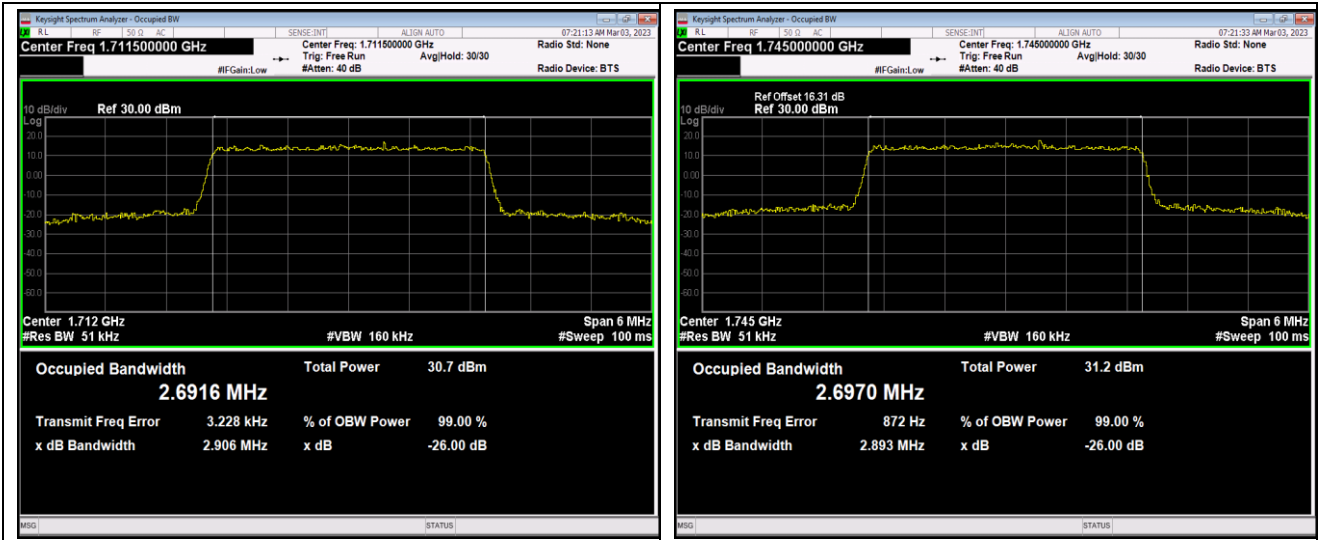

Band66-1.4MHz-16QAM-132665-6RB#0

Band66-1.4MHz-64QAM-131979-6RB#0

Band66-1.4MHz-64QAM-132322-6RB#0

Band66-1.4MHz-64QAM-132665-6RB#0

Band66-3MHz-QPSK-131987-15RB#0

Band66-3MHz-QPSK-132322-15RB#0

Band66-3MHz-QPSK-132657-15RB#0