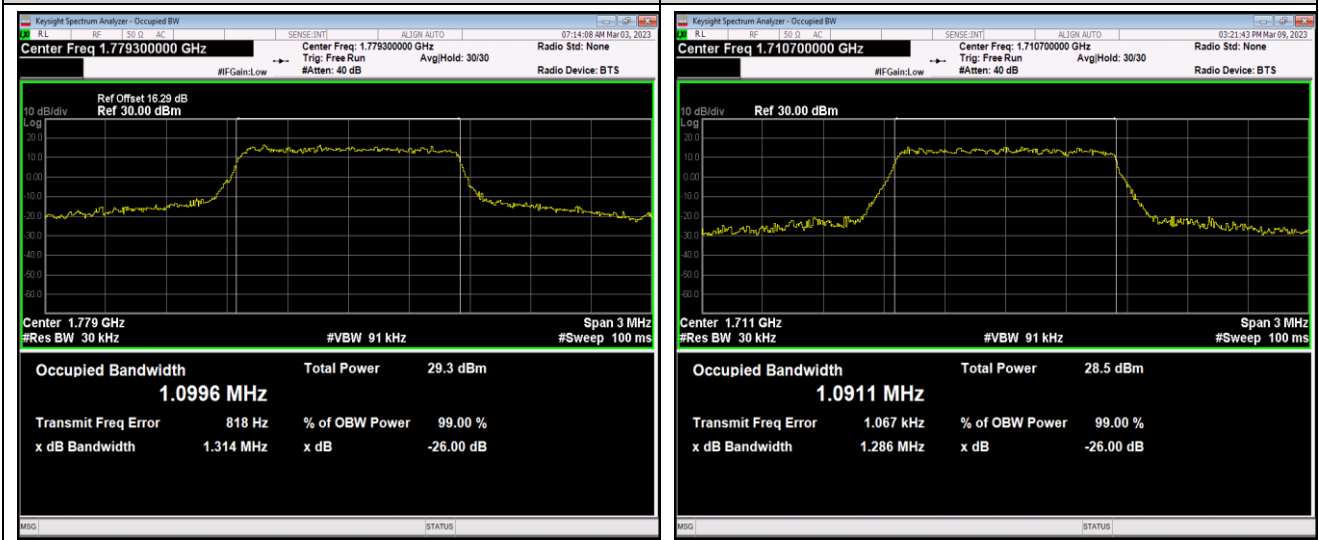

Band66-1.4MHz-16QAM-132665-6RB#0

Band66-1.4MHz-64QAM-131979-6RB#0

Band66-1.4MHz-64QAM-132322-6RB#0

Band66-1.4MHz-64QAM-132665-6RB#0

Band66-3MHz-QPSK-131987-15RB#0

Band66-3MHz-QPSK-132322-15RB#0

Band66-3MHz-QPSK-132657-15RB#0