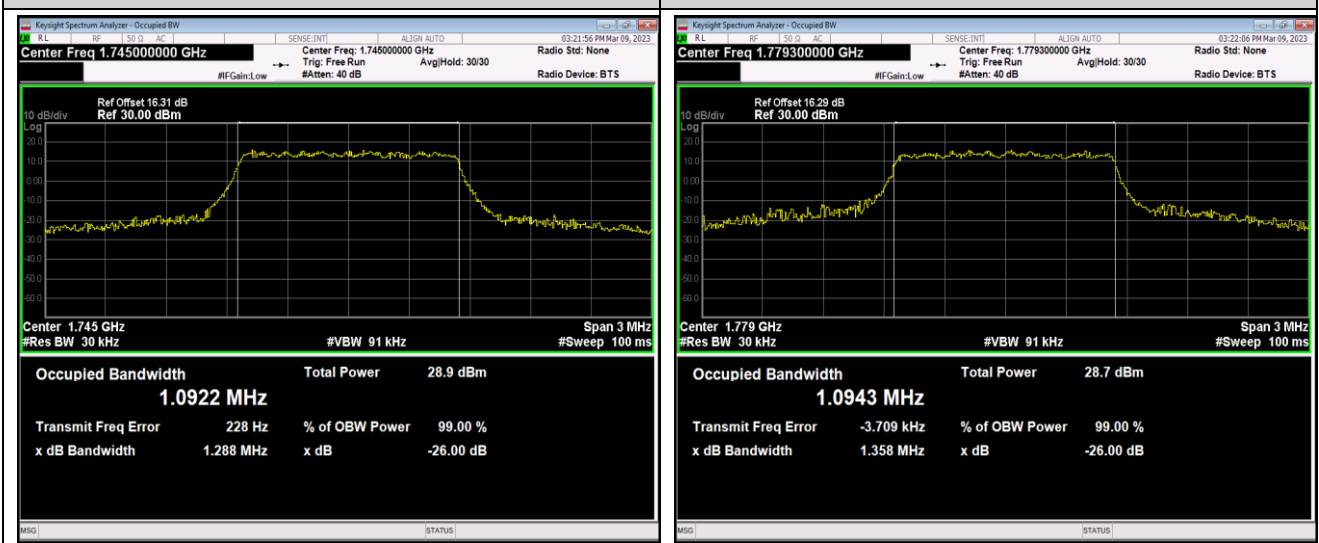

Band66-1.4MHz-16QAM-132665-6RB#0

Band66-1.4MHz-64QAM-131979-6RB#0

Band66-1.4MHz-64QAM-132322-6RB#0

Band66-1.4MHz-64QAM-132665-6RB#0

Band66-3MHz-QPSK-131987-15RB#0

Band66-3MHz-QPSK-132322-15RB#0

Band66-3MHz-QPSK-132657-15RB#0