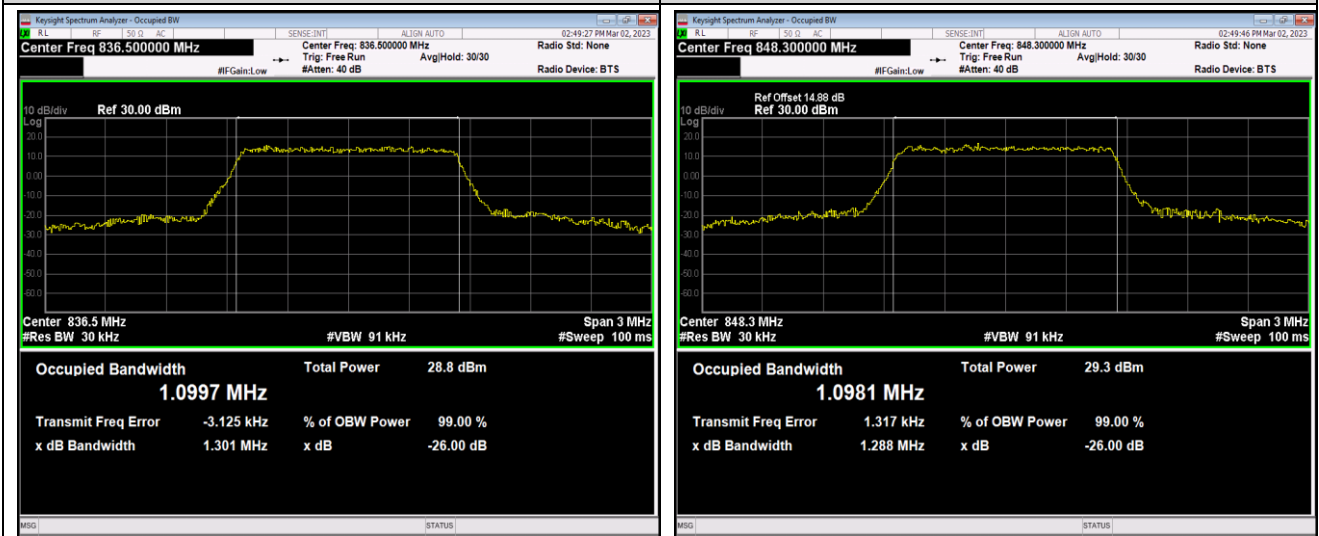

Band26-1.4MHz-QPSK-27033-6RB#0

Band26-1.4MHz-16QAM-26797-6RB#0

Band26-1.4MHz-16QAM-26915-6RB#0

Band26-1.4MHz-16QAM-27033-6RB#0

Band26-1.4MHz-64QAM-26797-6RB#0

Band26-1.4MHz-64QAM-26915-6RB#0

Band26-1.4MHz-64QAM-27033-6RB#0