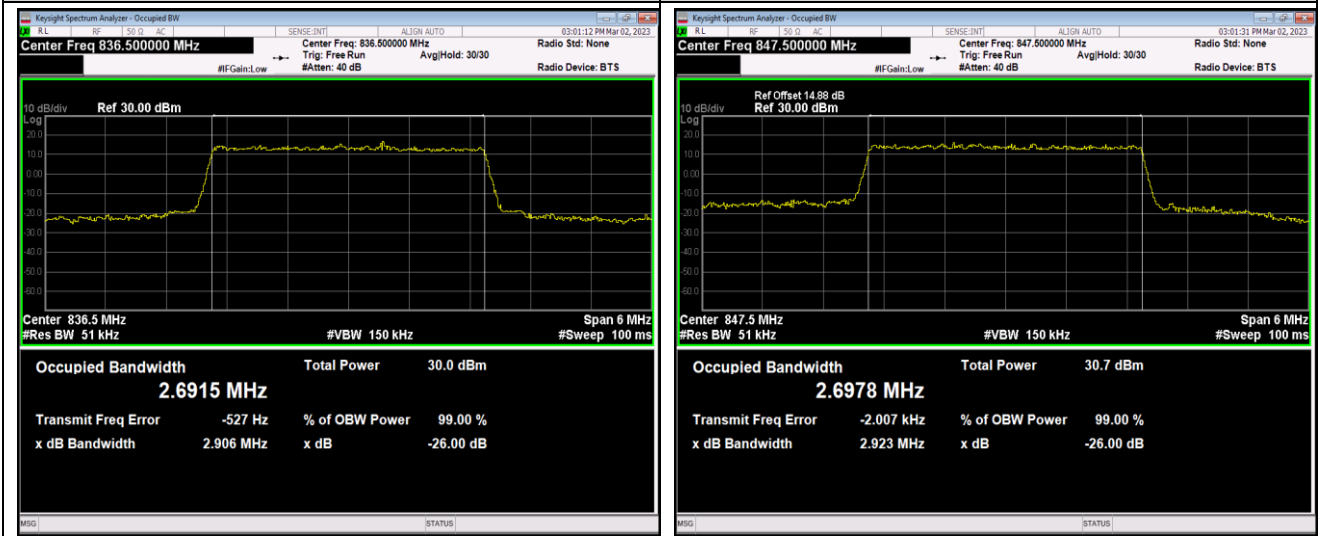

Band26-3MHz-QPSK-26915-15RB#0

Band26-3MHz-QPSK-27025-15RB#0

Band26-3MHz-16QAM-26805-15RB#0

Band26-3MHz-16QAM-26915-15RB#0