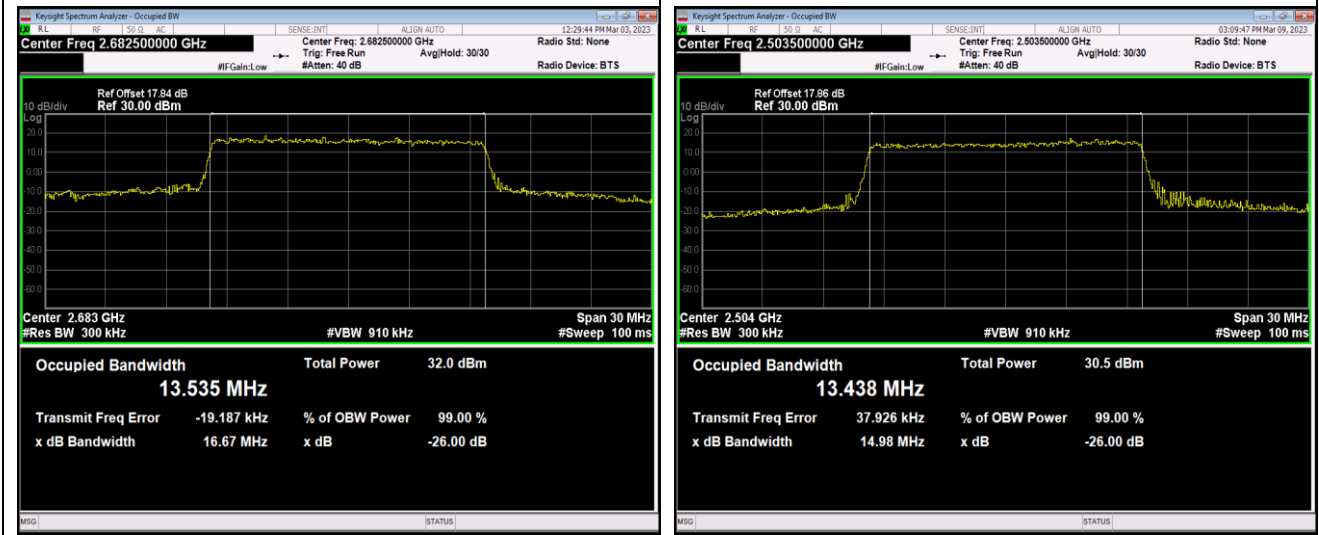

Band41-15MHz-16QAM-41515-75RB#0

Band41-15MHz-64QAM-39725-75RB#0

Band41-15MHz-64QAM-40620-75RB#0

Band41-15MHz-64QAM-41515-75RB#0