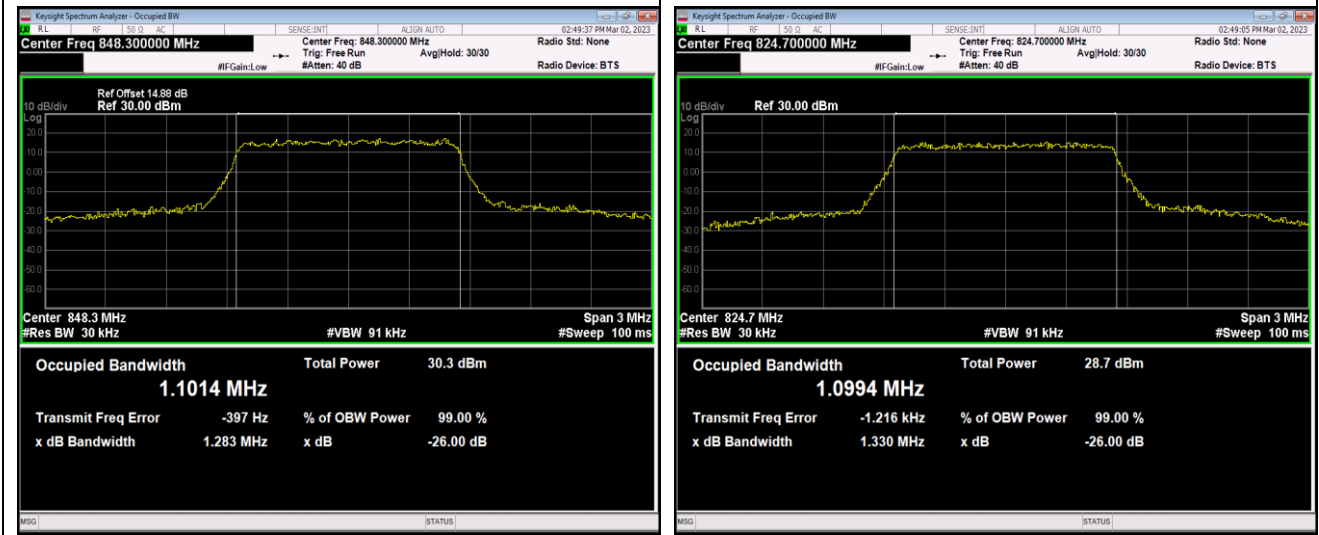

Band26-1.4MHz-QPSK-27033-6RB#0

Band26-1.4MHz-16QAM-26797-6RB#0

Band26-1.4MHz-16QAM-26915-6RB#0

Band26-1.4MHz-16QAM-27033-6RB#0

Band26-1.4MHz-64QAM-26797-6RB#0

Band26-1.4MHz-64QAM-26915-6RB#0

Band26-1.4MHz-64QAM-27033-6RB#0