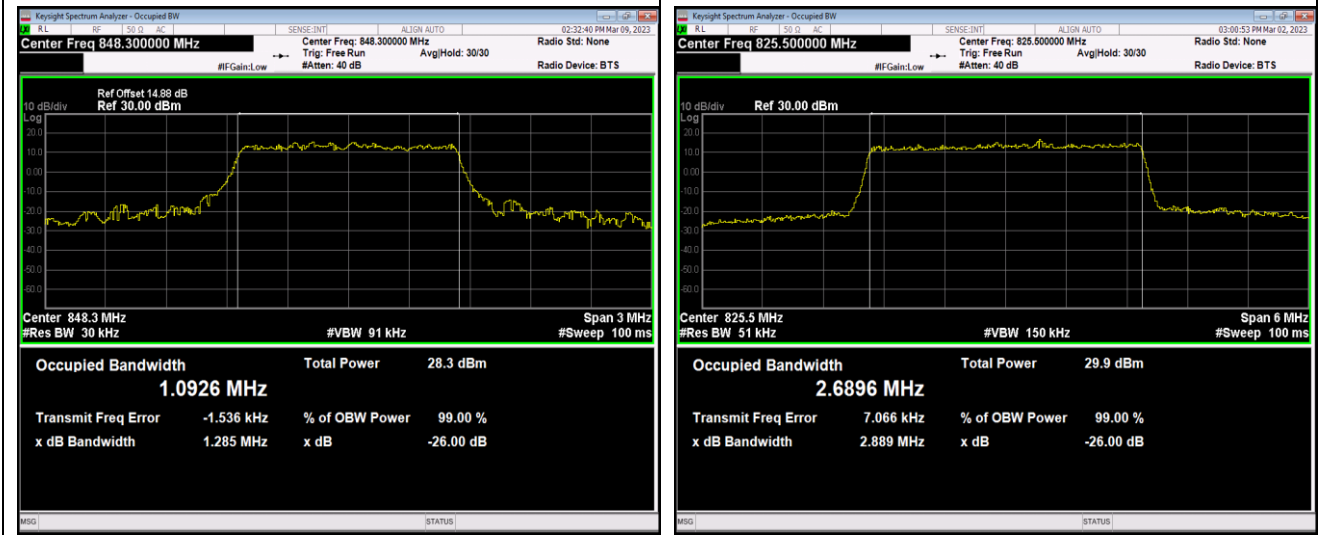

Band26-1.4MHz-64QAM-27033-6RB#0

Band26-3MHz-QPSK-26805-15RB#0

Band26-3MHz-QPSK-26915-15RB#0

Band26-3MHz-QPSK-27025-15RB#0