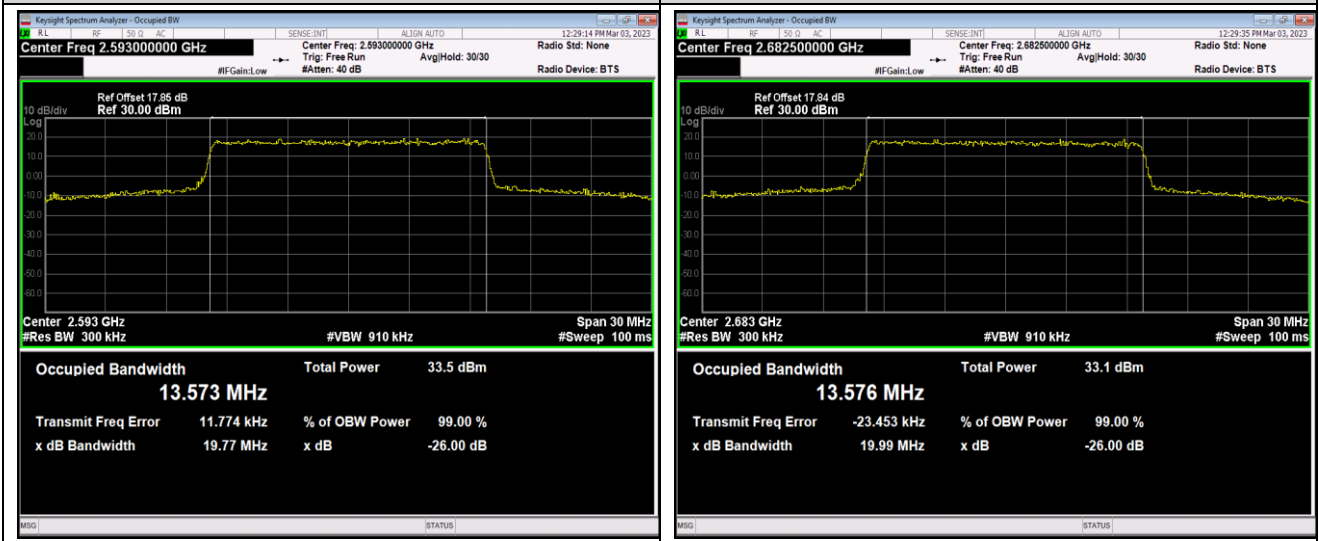

Band41-5MHz-16QAM-40620-25RB#0

Band41-10MHz-64QAM-41540-50RB#0

Band41-15MHz-QPSK-39725-75RB#0

Band41-15MHz-QPSK-40620-75RB#0

Band41-15MHz-QPSK-41515-75RB#0

Band41-15MHz-16QAM-39725-75RB#0

Band41-15MHz-16QAM-40620-75RB#0