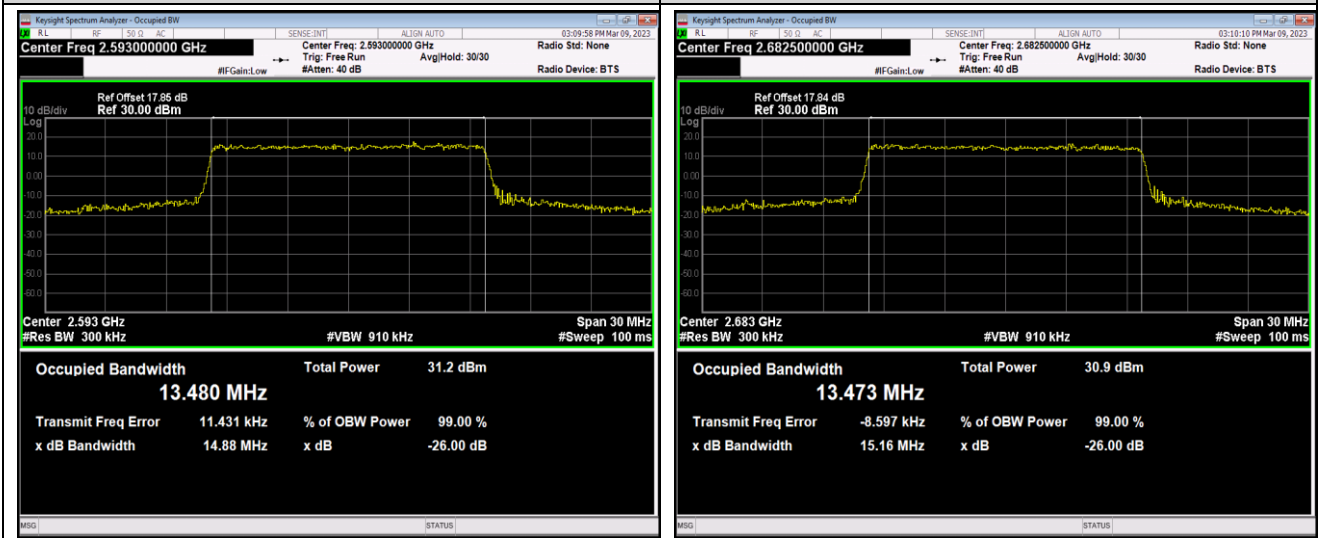

Band41-15MHz-64QAM-40620-75RB#0

Band41-15MHz-64QAM-41515-75RB#0

Band41-20MHz-QPSK-39750-100RB#0

Band41-20MHz-QPSK-40620-100RB#0