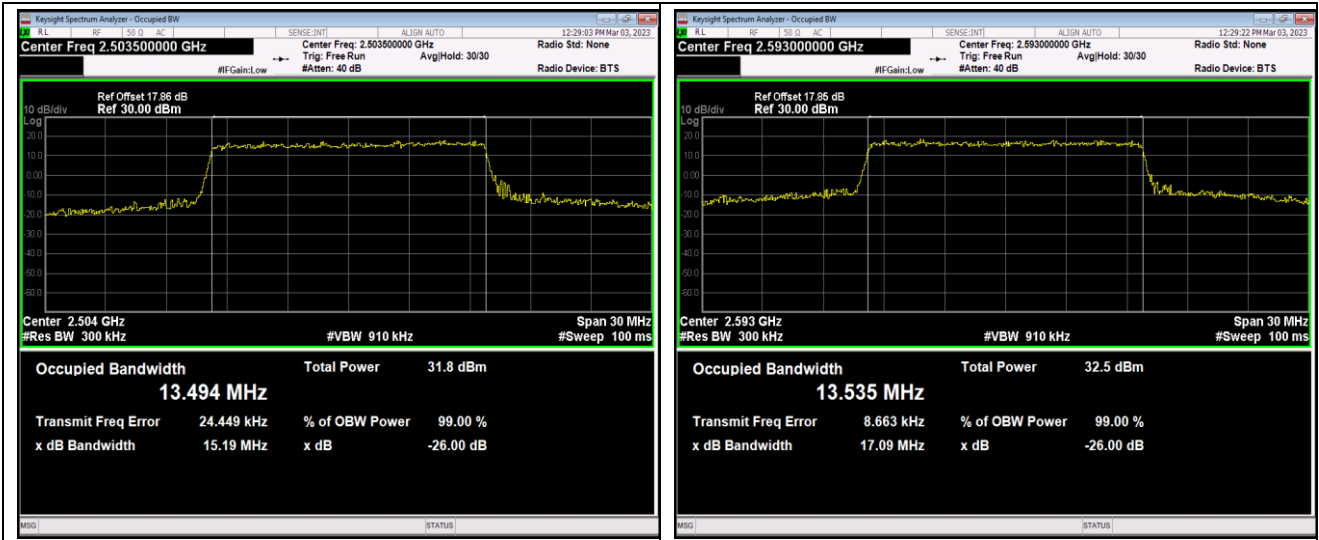

Band41-5MHz-16QAM-40620-25RB#0

Band41-10MHz-64QAM-41540-50RB#0

Band41-15MHz-QPSK-39725-75RB#0

Band41-15MHz-QPSK-40620-75RB#0

Band41-15MHz-QPSK-41515-75RB#0

Band41-15MHz-16QAM-39725-75RB#0

Band41-15MHz-16QAM-40620-75RB#0