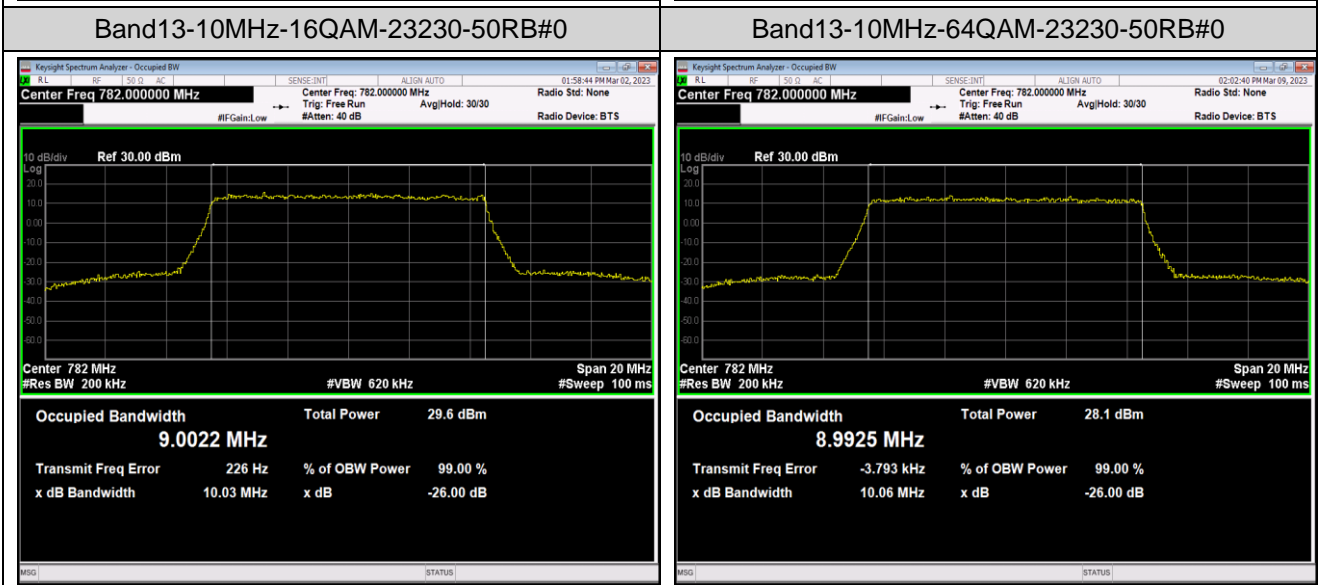

Band12-10MHz-QPSK-23060-50RB#0

Band12-10MHz-QPSK-23095-50RB#0

Band12-10MHz-QPSK-23130-50RB#0

Band12-10MHz-16QAM-23060-50RB#0

Band12-10MHz-16QAM-23095-50RB#0

Band25-1.4MHz-QPSK-26683-6RB#0

Band25-1.4MHz-16QAM-26047-6RB#0