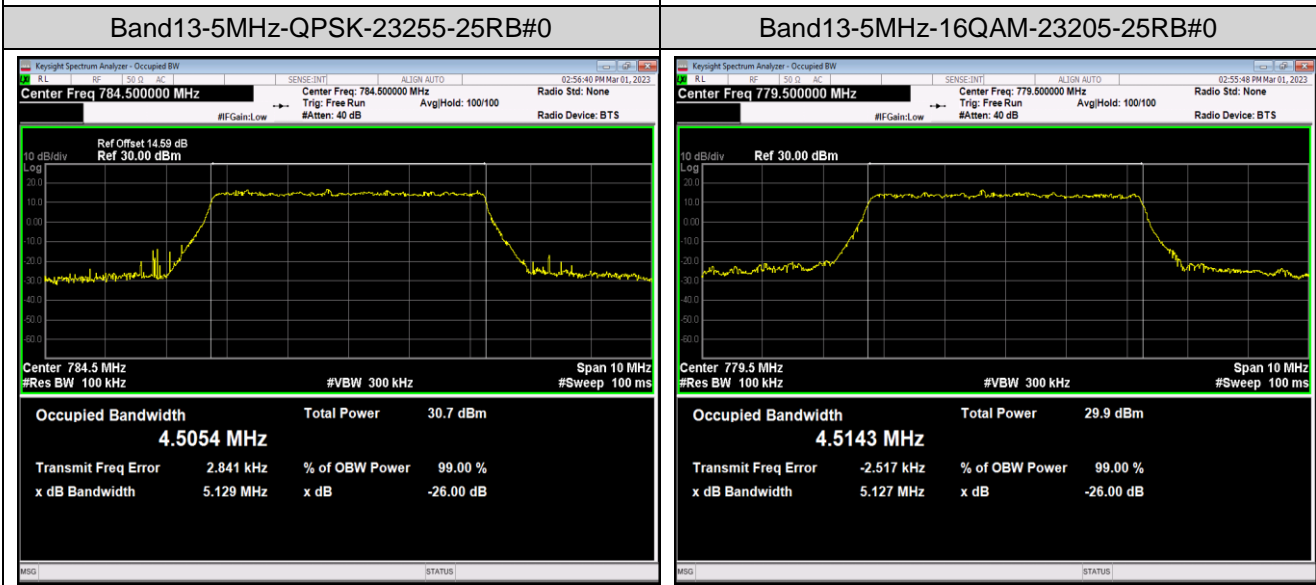

Band12-10MHz-QPSK-23060-50RB#0

Band12-10MHz-QPSK-23095-50RB#0

Band12-10MHz-QPSK-23130-50RB#0

Band12-10MHz-16QAM-23060-50RB#0

Band12-10MHz-16QAM-23095-50RB#0

Band25-1.4MHz-QPSK-26683-6RB#0

Band25-1.4MHz-16QAM-26047-6RB#0