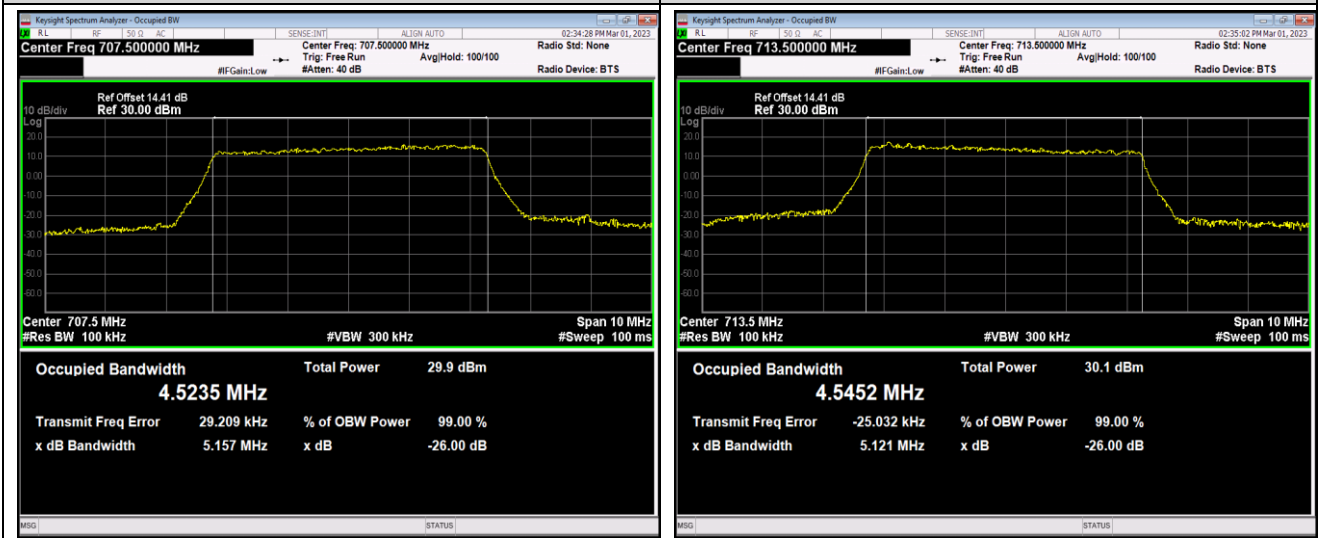

Band12-5MHz-QPSK-23155-25RB#0

Band12-5MHz-16QAM-23035-25RB#0

Band12-5MHz-16QAM-23095-25RB#0

Band12-5MHz-16QAM-23155-25RB#0

Band12-5MHz-64QAM-23035-25RB#0

Band12-5MHz-64QAM-23095-25RB#0

Band12-5MHz-64QAM-23155-25RB#0