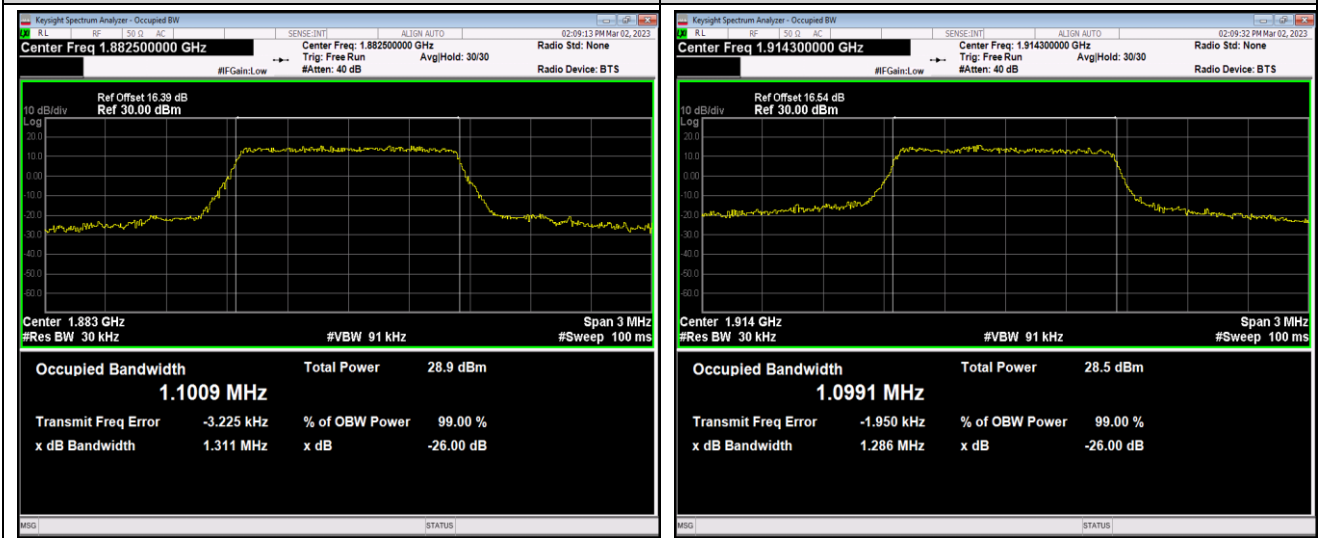

Band25-1.4MHz-16QAM-26365-6RB#0

Band25-1.4MHz-16QAM-26683-6RB#0

Band25-1.4MHz-64QAM-26047-6RB#0

Band25-1.4MHz-64QAM-26365-6RB#0