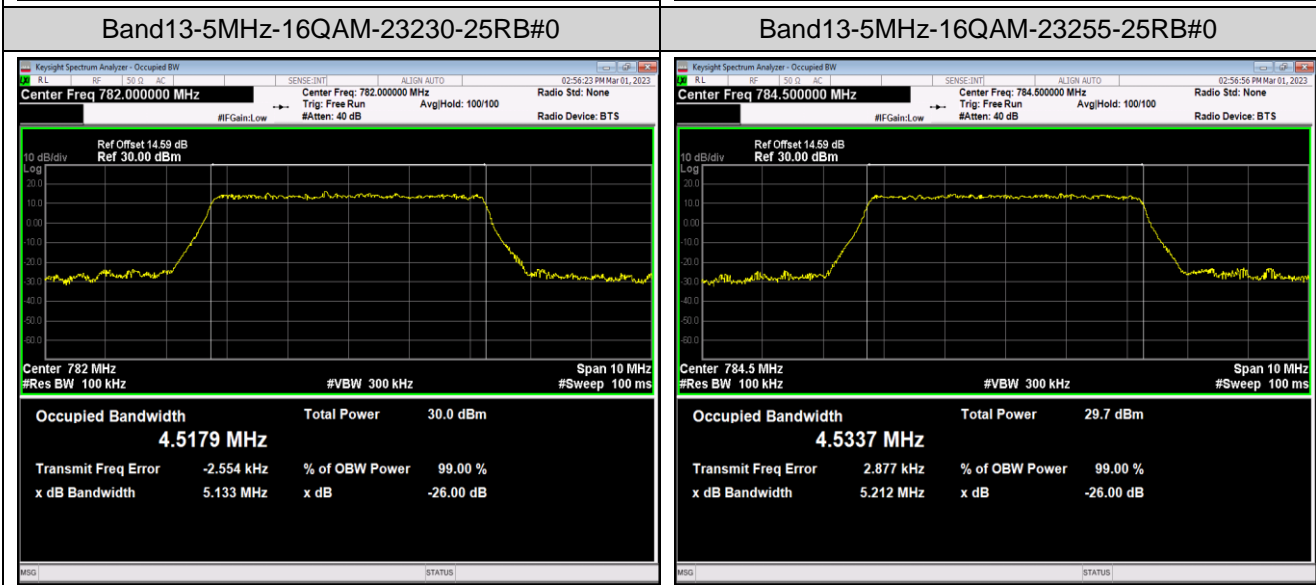

Band12-10MHz-QPSK-23060-50RB#0

Band12-10MHz-QPSK-23095-50RB#0

Band12-10MHz-QPSK-23130-50RB#0

Band12-10MHz-16QAM-23060-50RB#0

Band12-10MHz-16QAM-23095-50RB#0

Band25-1.4MHz-QPSK-26683-6RB#0

Band25-1.4MHz-16QAM-26047-6RB#0