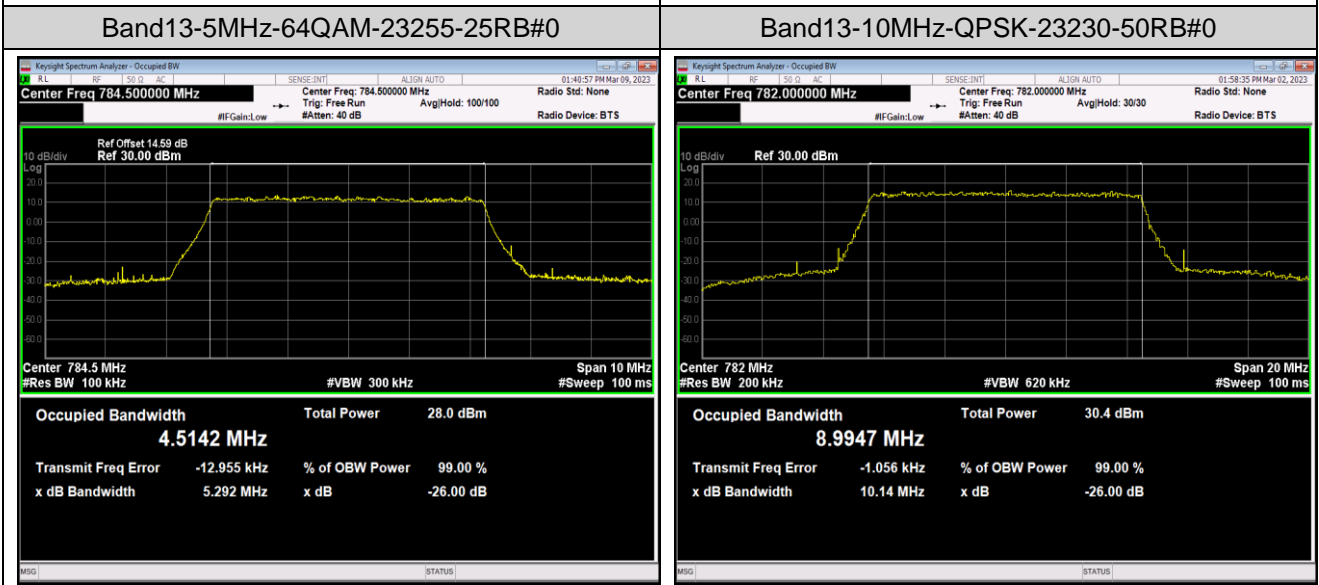

Band12-10MHz-QPSK-23060-50RB#0

Band12-10MHz-QPSK-23095-50RB#0

Band12-10MHz-QPSK-23130-50RB#0

Band12-10MHz-16QAM-23060-50RB#0

Band12-10MHz-16QAM-23095-50RB#0

Band25-1.4MHz-QPSK-26683-6RB#0

Band25-1.4MHz-16QAM-26047-6RB#0