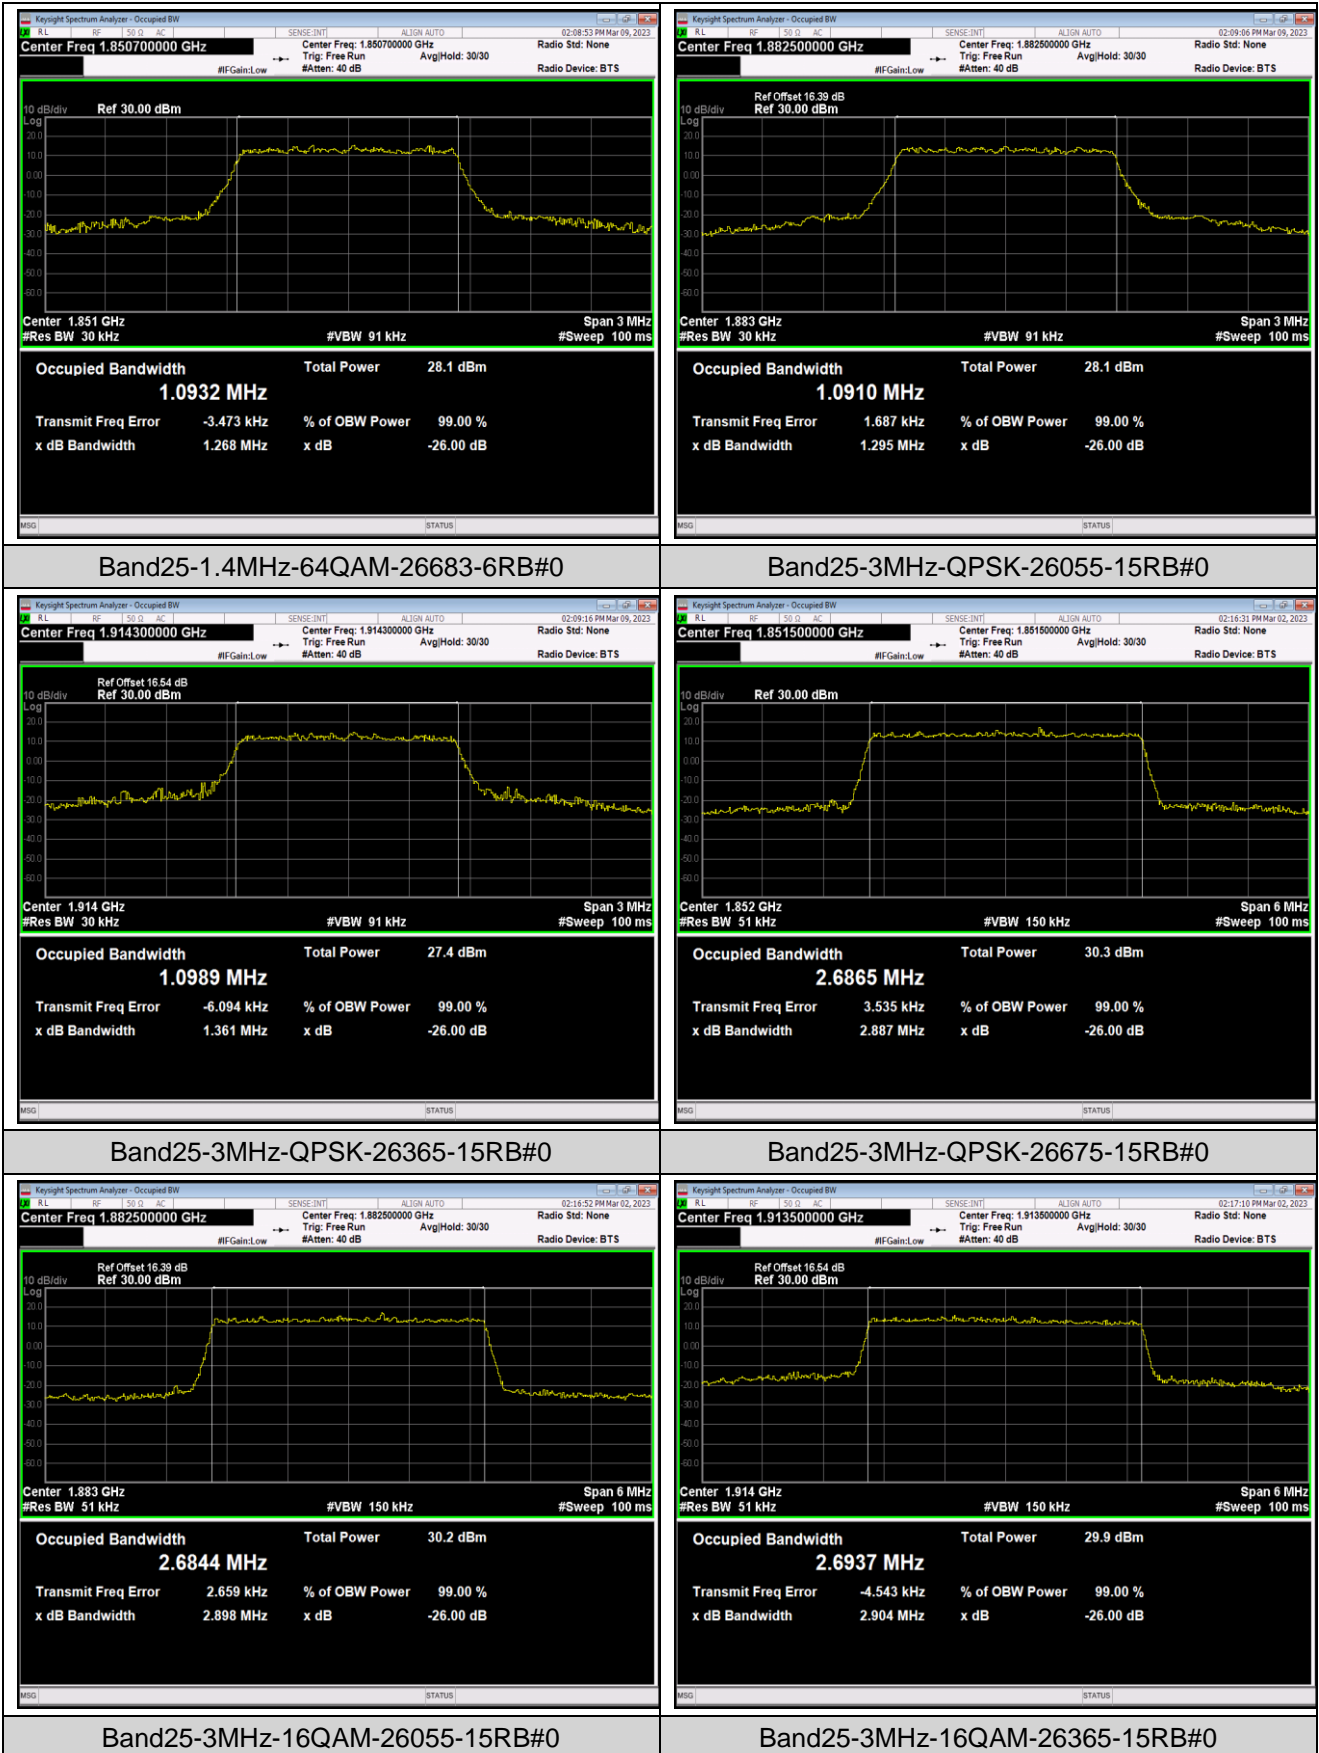

Band12-10MHz-QPSK-23060-50RB#0

Band12-10MHz-QPSK-23095-50RB#0

Band12-10MHz-QPSK-23130-50RB#0

Band12-10MHz-16QAM-23060-50RB#0

Band12-10MHz-16QAM-23095-50RB#0

Band25-1.4MHz-QPSK-26683-6RB#0

Band25-1.4MHz-16QAM-26047-6RB#0

Band25-1.4MHz-16QAM-26365-6RB#0

Band25-1.4MHz-16QAM-26683-6RB#0

Band25-1.4MHz-64QAM-26047-6RB#0

Band25-1.4MHz-64QAM-26365-6RB#0

Band25-5MHz-QPSK-26665-25RB#0

Band25-5MHz-16QAM-26065-25RB#0

Band25-5MHz-16QAM-26365-25RB#0