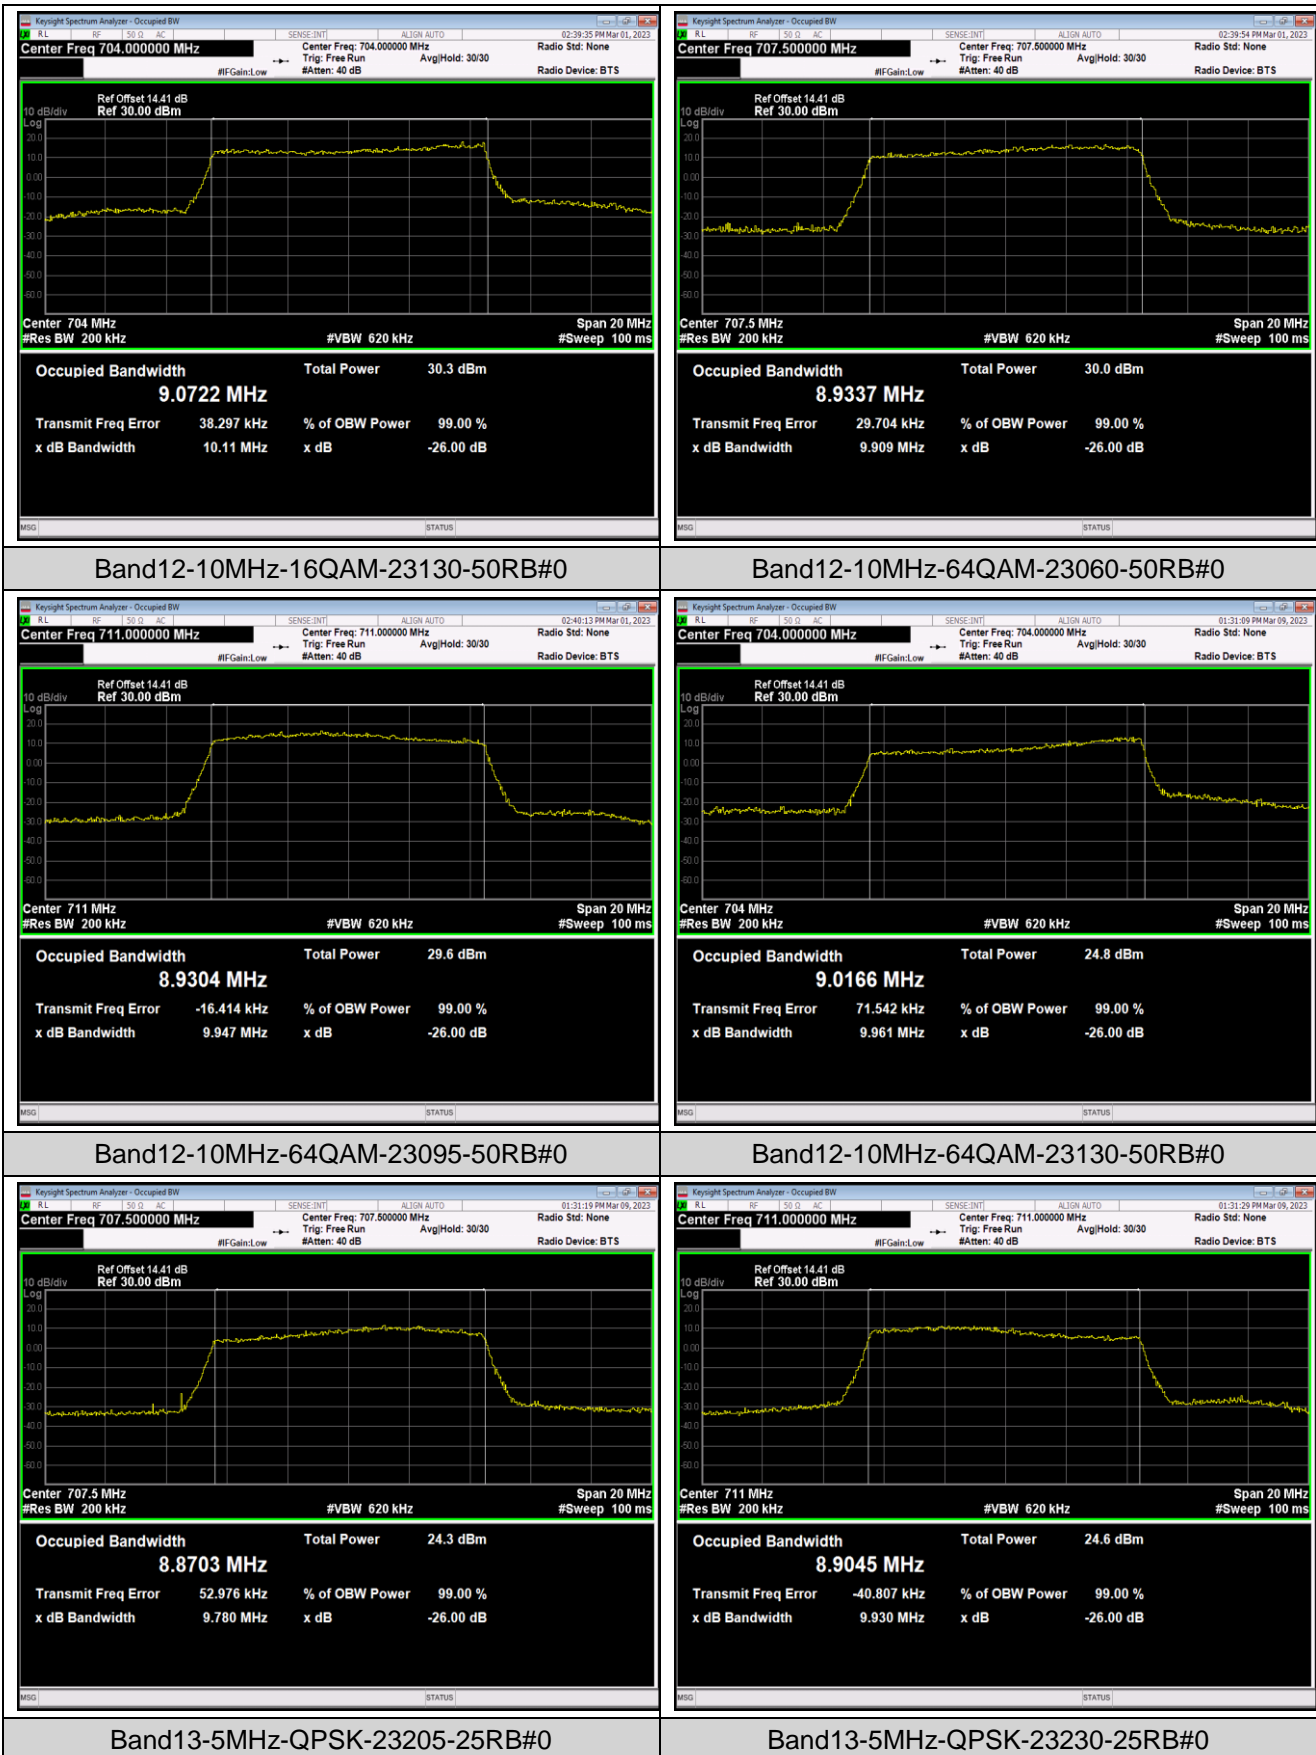

Band12-10MHz-QPSK-23060-50RB#0

Band12-10MHz-QPSK-23095-50RB#0

Band12-10MHz-QPSK-23130-50RB#0

Band12-10MHz-16QAM-23060-50RB#0

Band12-10MHz-16QAM-23095-50RB#0

Band25-1.4MHz-QPSK-26683-6RB#0

Band25-1.4MHz-16QAM-26047-6RB#0

Band25-1.4MHz-16QAM-26365-6RB#0

Band25-1.4MHz-16QAM-26683-6RB#0

Band25-1.4MHz-64QAM-26047-6RB#0

Band25-1.4MHz-64QAM-26365-6RB#0

Band25-5MHz-QPSK-26665-25RB#0

Band25-5MHz-16QAM-26065-25RB#0

Band25-5MHz-16QAM-26365-25RB#0