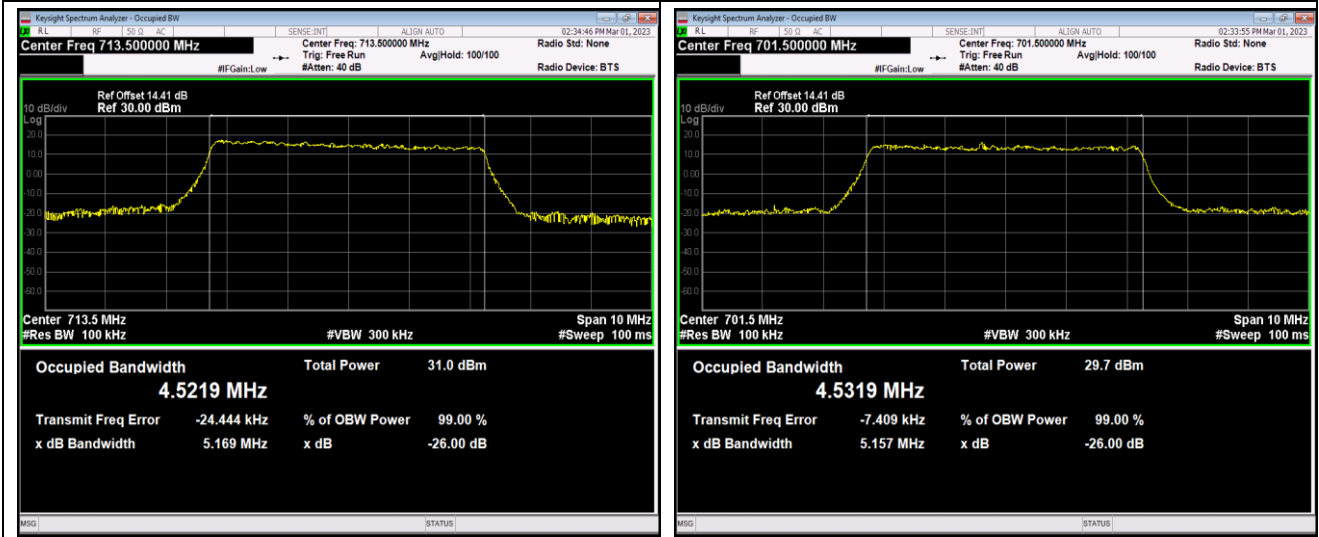

Band12-5MHz-QPSK-23155-25RB#0

Band12-5MHz-16QAM-23035-25RB#0

Band12-5MHz-16QAM-23095-25RB#0

Band12-5MHz-16QAM-23155-25RB#0

Band12-5MHz-64QAM-23035-25RB#0

Band12-5MHz-64QAM-23095-25RB#0

Band12-5MHz-64QAM-23155-25RB#0