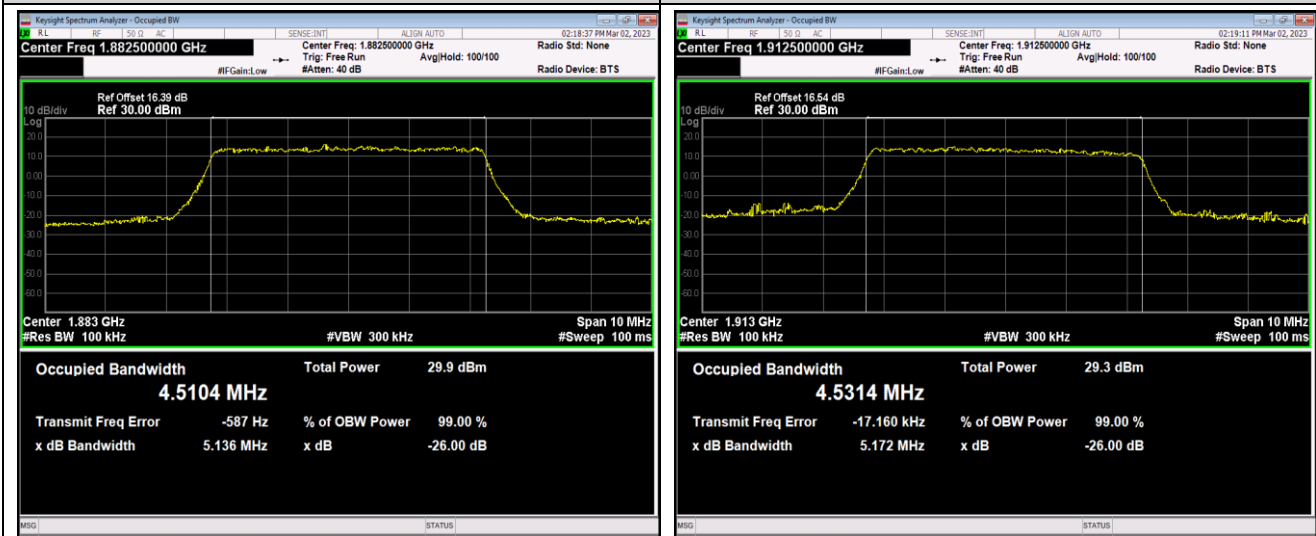

Band25-5MHz-16QAM-26365-25RB#0

Band25-5MHz-16QAM-26665-25RB#0

Band25-5MHz-64QAM-26065-25RB#0

Band25-5MHz-64QAM-26365-25RB#0