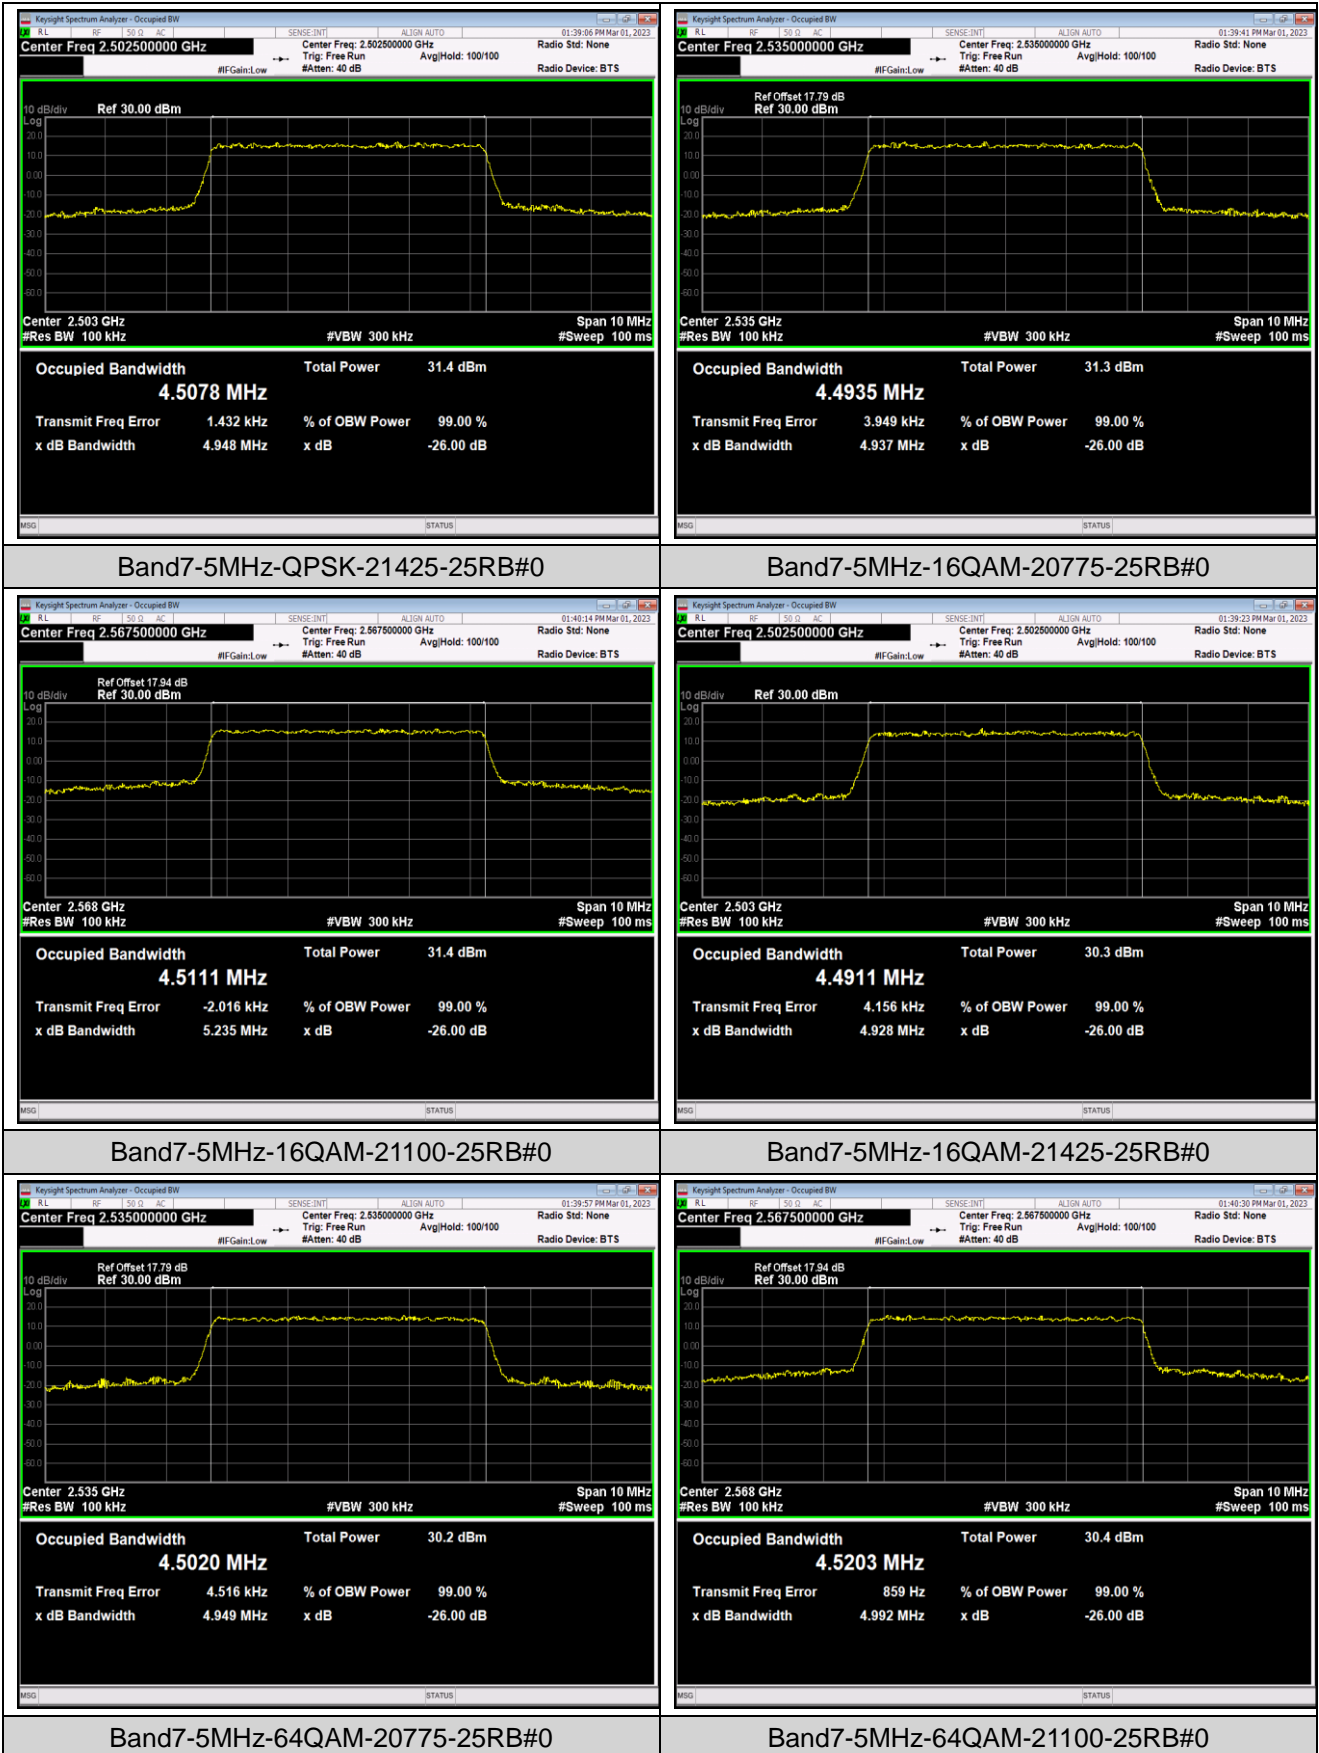

Band2-10MHz-16QAM-19150-50RB#0

Band2-10MHz-64QAM-18650-50RB#0

Band2-10MHz-64QAM-18900-50RB#0

Band2-10MHz-64QAM-19150-50RB#0

Band2-15MHz-QPSK-18675-75RB#0

Band2-15MHz-QPSK-18900-75RB#0

Band2-15MHz-QPSK-19125-75RB#0

Band2-15MHz-16QAM-18675-75RB#0

Band2-15MHz-16QAM-18900-75RB#0

Band2-15MHz-16QAM-19125-75RB#0

Band2-15MHz-64QAM-18675-75RB#0

Band2-15MHz-64QAM-18900-75RB#0

Band7-15MHz-QPSK-21375-75RB#0

Band7-15MHz-16QAM-20825-75RB#0

Band7-15MHz-16QAM-21100-75RB#0

Band7-15MHz-16QAM-21375-75RB#0

Band7-15MHz-64QAM-20825-75RB#0

Band7-15MHz-64QAM-21100-75RB#0

Band7-15MHz-64QAM-21375-75RB#0

Band7-20MHz-QPSK-20850-100RB#0

Band7-20MHz-QPSK-21100-100RB#0