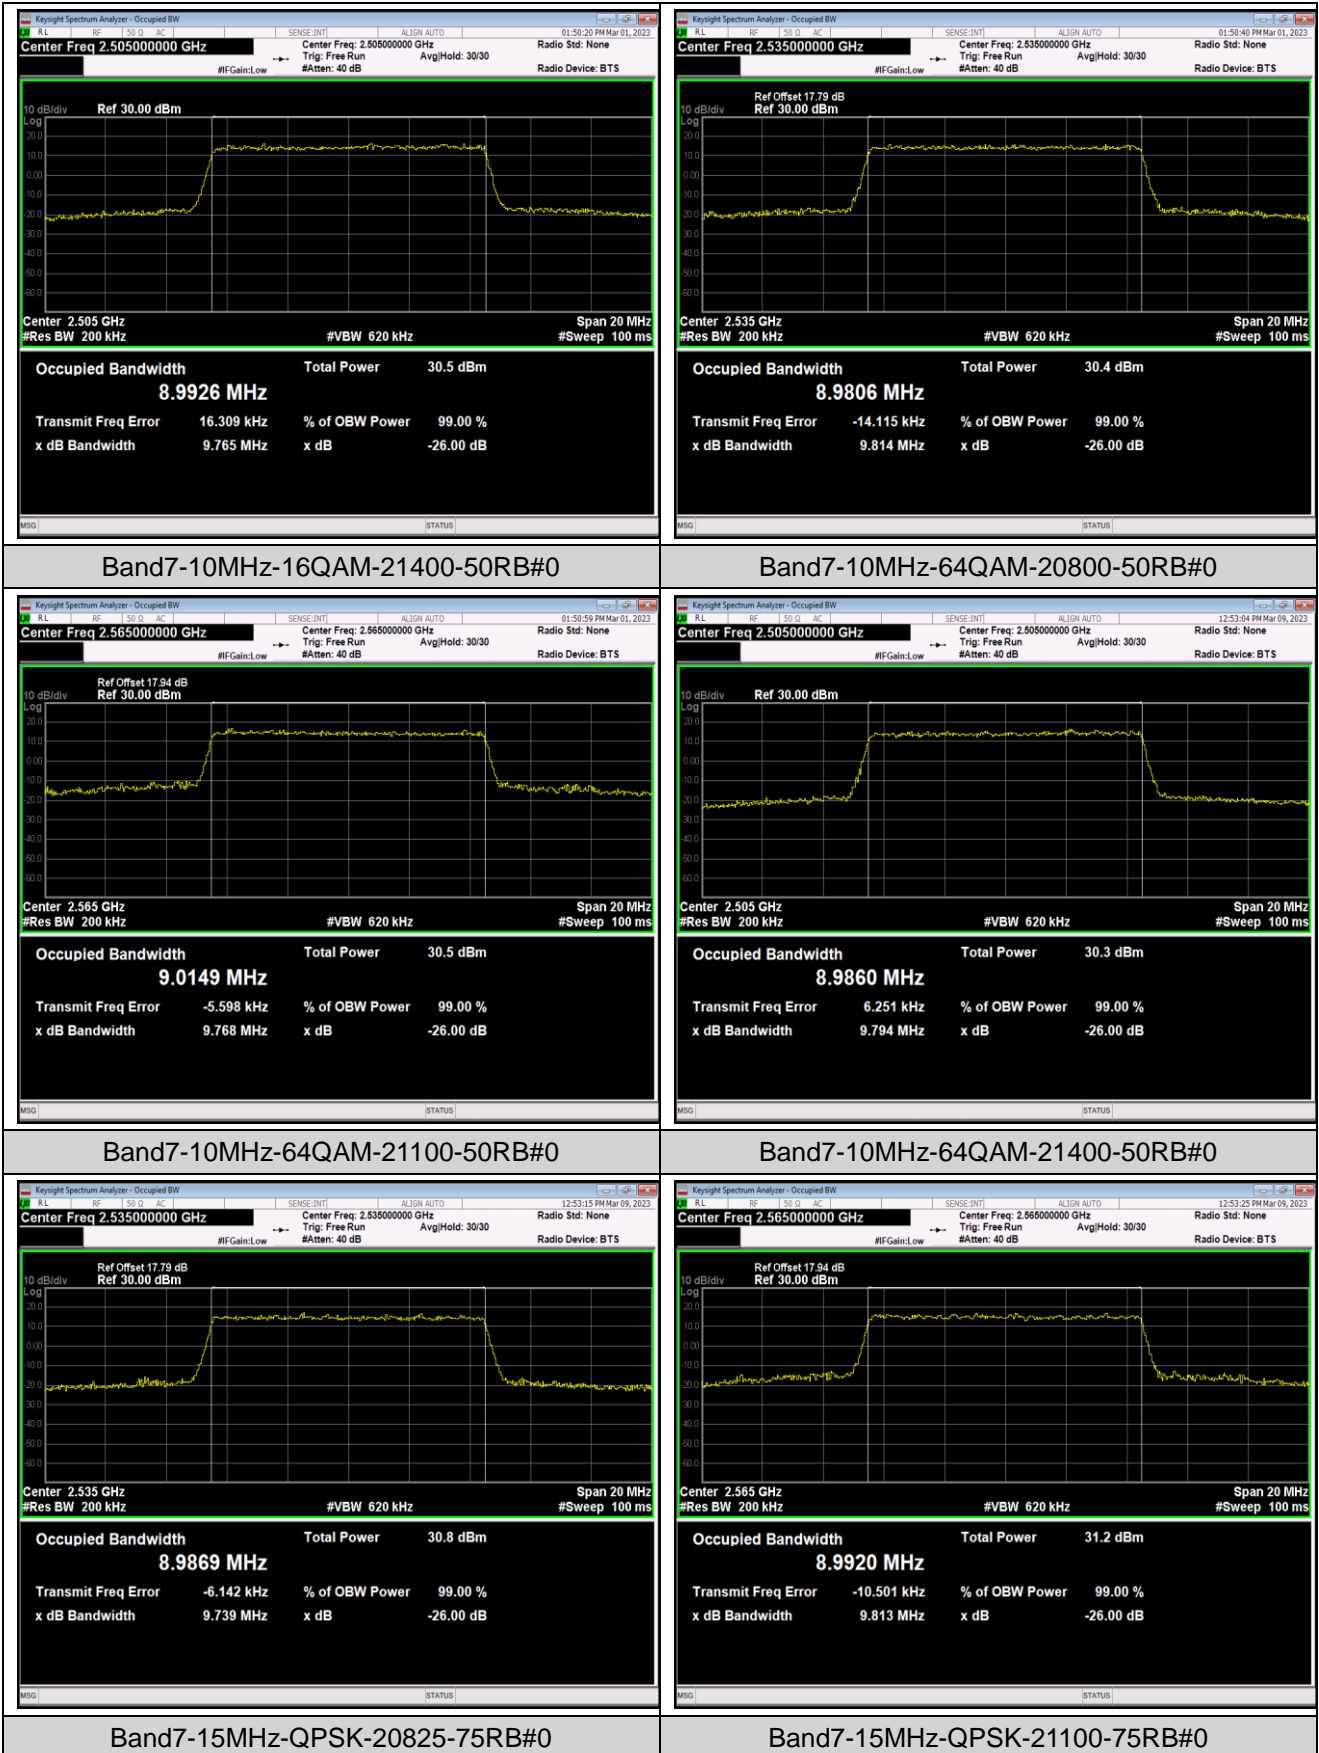

Band2-10MHz-16QAM-19150-50RB#0

Band2-10MHz-64QAM-18650-50RB#0

Band2-10MHz-64QAM-18900-50RB#0

Band2-10MHz-64QAM-19150-50RB#0

Band2-15MHz-QPSK-18675-75RB#0

Band2-15MHz-QPSK-18900-75RB#0

Band2-15MHz-QPSK-19125-75RB#0

Band2-15MHz-16QAM-18675-75RB#0

Band2-15MHz-16QAM-18900-75RB#0

Band2-15MHz-16QAM-19125-75RB#0

Band2-15MHz-64QAM-18675-75RB#0

Band2-15MHz-64QAM-18900-75RB#0

Band7-15MHz-QPSK-21375-75RB#0

Band7-15MHz-16QAM-20825-75RB#0

Band7-15MHz-16QAM-21100-75RB#0

Band7-15MHz-16QAM-21375-75RB#0

Band7-15MHz-64QAM-20825-75RB#0

Band7-15MHz-64QAM-21100-75RB#0

Band7-15MHz-64QAM-21375-75RB#0

Band7-20MHz-QPSK-20850-100RB#0

Band7-20MHz-QPSK-21100-100RB#0