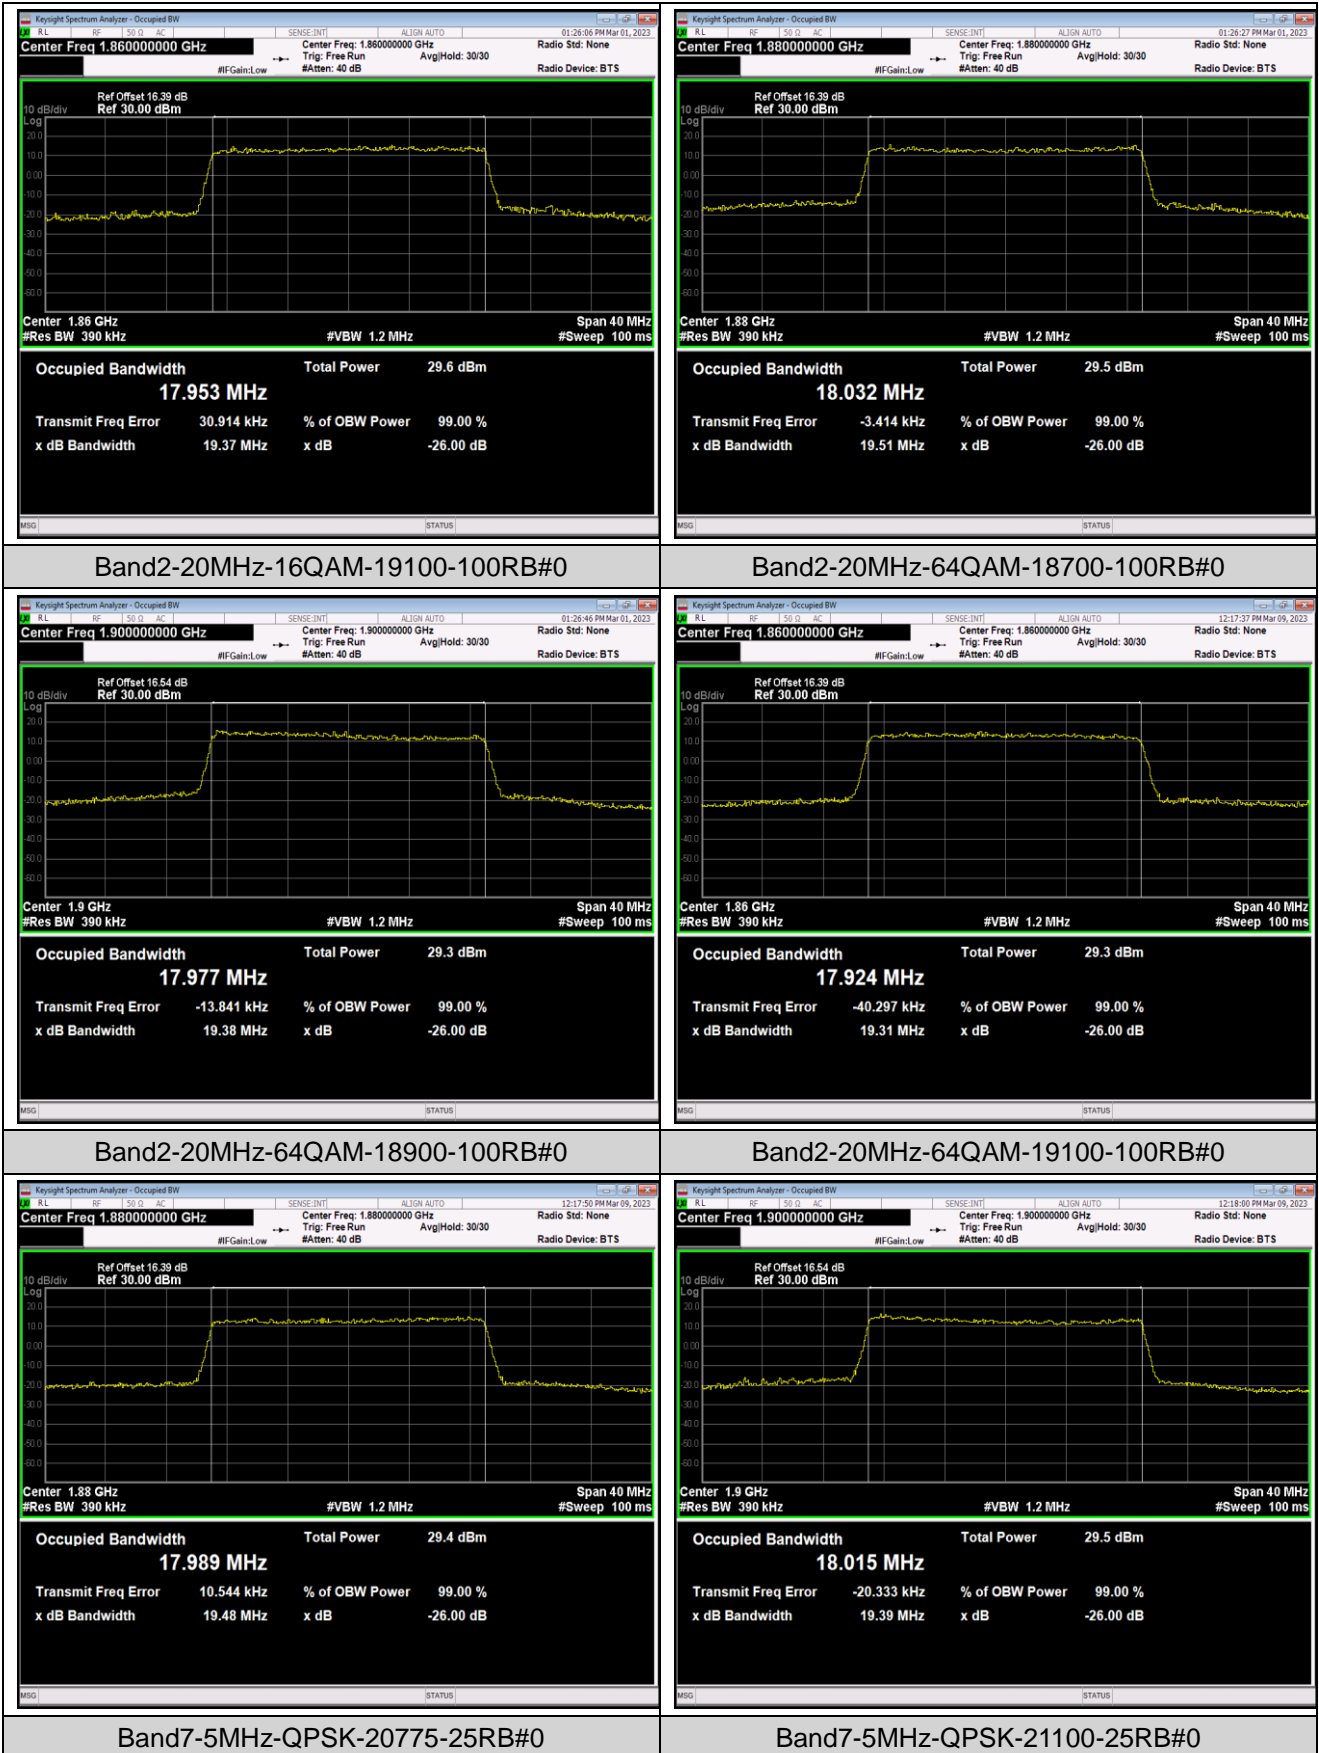

Band2-10MHz-16QAM-19150-50RB#0

Band2-10MHz-64QAM-18650-50RB#0

Band2-10MHz-64QAM-18900-50RB#0

Band2-10MHz-64QAM-19150-50RB#0

Band2-15MHz-QPSK-18675-75RB#0

Band2-15MHz-QPSK-18900-75RB#0

Band2-15MHz-QPSK-19125-75RB#0

Band2-15MHz-16QAM-18675-75RB#0

Band2-15MHz-16QAM-18900-75RB#0

Band2-15MHz-16QAM-19125-75RB#0

Band2-15MHz-64QAM-18675-75RB#0

Band2-15MHz-64QAM-18900-75RB#0

Band7-15MHz-QPSK-21375-75RB#0

Band7-15MHz-16QAM-20825-75RB#0

Band7-15MHz-16QAM-21100-75RB#0

Band7-15MHz-16QAM-21375-75RB#0

Band7-15MHz-64QAM-20825-75RB#0

Band7-15MHz-64QAM-21100-75RB#0

Band7-15MHz-64QAM-21375-75RB#0

Band7-20MHz-QPSK-20850-100RB#0

Band7-20MHz-QPSK-21100-100RB#0