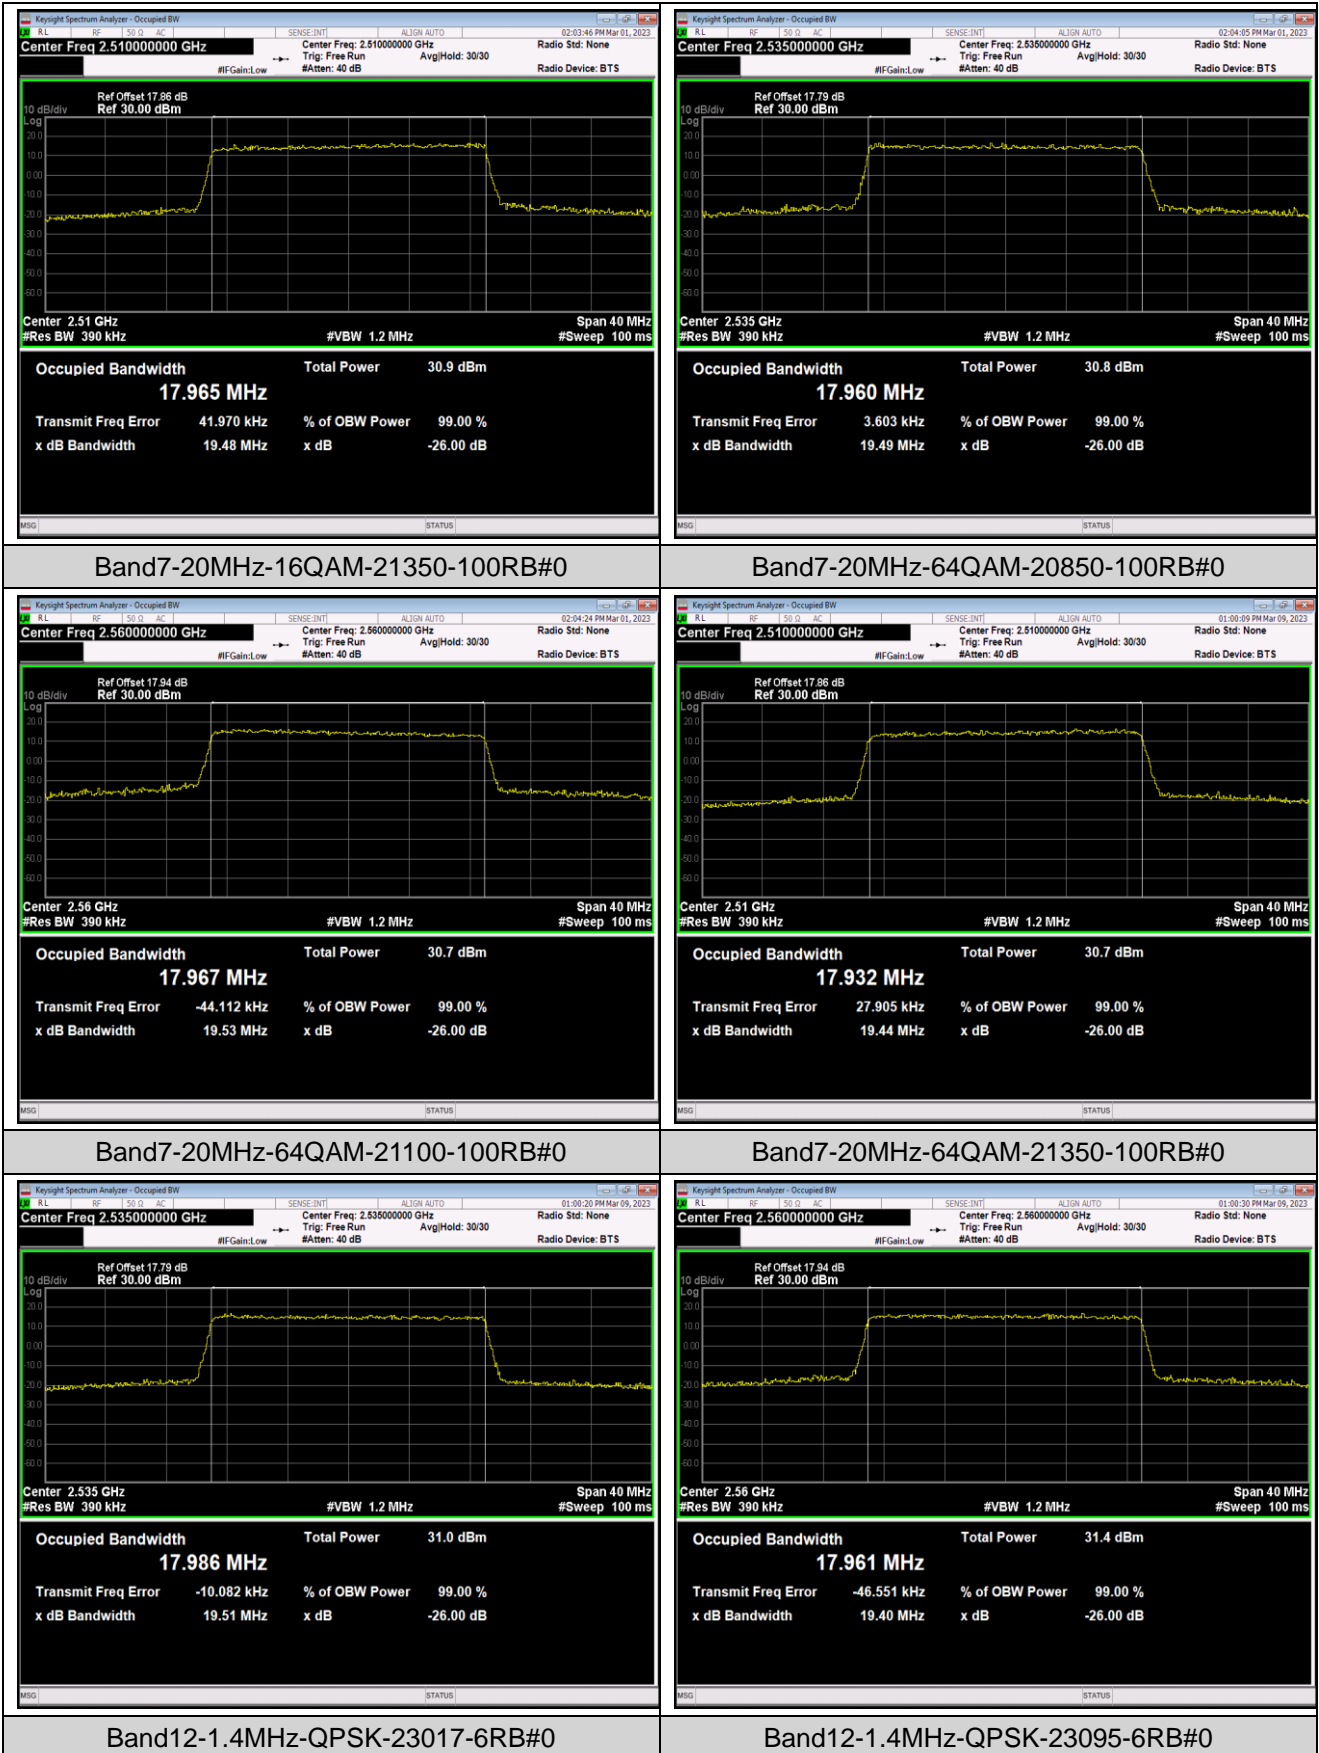

Band2-10MHz-16QAM-19150-50RB#0

Band2-10MHz-64QAM-18650-50RB#0

Band2-10MHz-64QAM-18900-50RB#0

Band2-10MHz-64QAM-19150-50RB#0

Band2-15MHz-QPSK-18675-75RB#0

Band2-15MHz-QPSK-18900-75RB#0

Band2-15MHz-QPSK-19125-75RB#0

Band2-15MHz-16QAM-18675-75RB#0

Band2-15MHz-16QAM-18900-75RB#0

Band2-15MHz-16QAM-19125-75RB#0

Band2-15MHz-64QAM-18675-75RB#0

Band2-15MHz-64QAM-18900-75RB#0

Band7-15MHz-QPSK-21375-75RB#0

Band7-15MHz-16QAM-20825-75RB#0

Band7-15MHz-16QAM-21100-75RB#0

Band7-15MHz-16QAM-21375-75RB#0

Band7-15MHz-64QAM-20825-75RB#0

Band7-15MHz-64QAM-21100-75RB#0

Band7-15MHz-64QAM-21375-75RB#0

Band7-20MHz-QPSK-20850-100RB#0

Band7-20MHz-QPSK-21100-100RB#0

Band7-20MHz-QPSK-21350-100RB#0

Band7-20MHz-16QAM-20850-100RB#0

Band7-20MHz-16QAM-21100-100RB#0

Band12-1.4MHz-QPSK-23173-6RB#0

Band12-1.4MHz-16QAM-23017-6RB#0

Band12-1.4MHz-16QAM-23095-6RB#0

Band12-1.4MHz-16QAM-23173-6RB#0