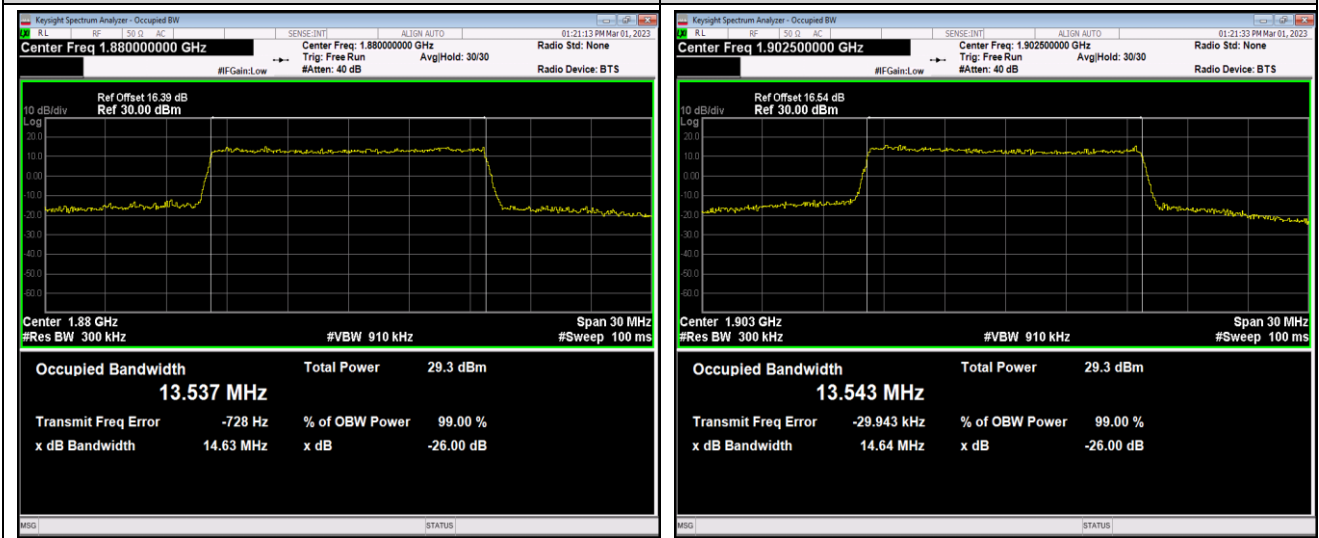

Band2-15MHz-16QAM-18900-75RB#0

Band2-15MHz-16QAM-19125-75RB#0

Band2-15MHz-64QAM-18675-75RB#0

Band2-15MHz-64QAM-18900-75RB#0