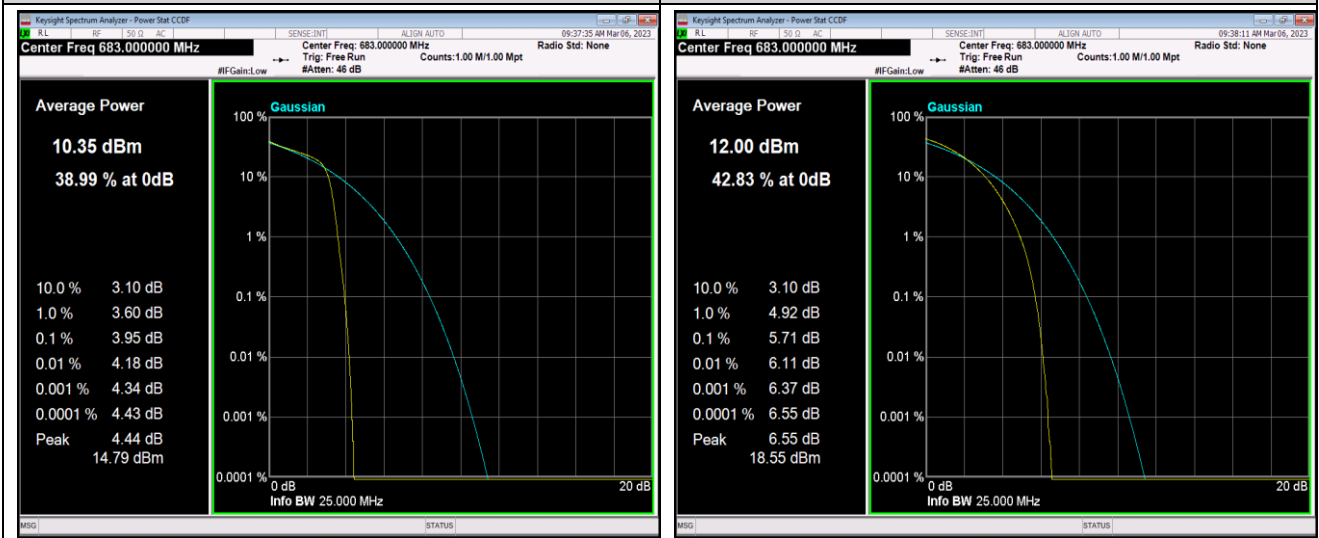

Band71-20MHz-QPSK-133322-1RB#0

Band71-20MHz-16QAM-133322-100RB#0