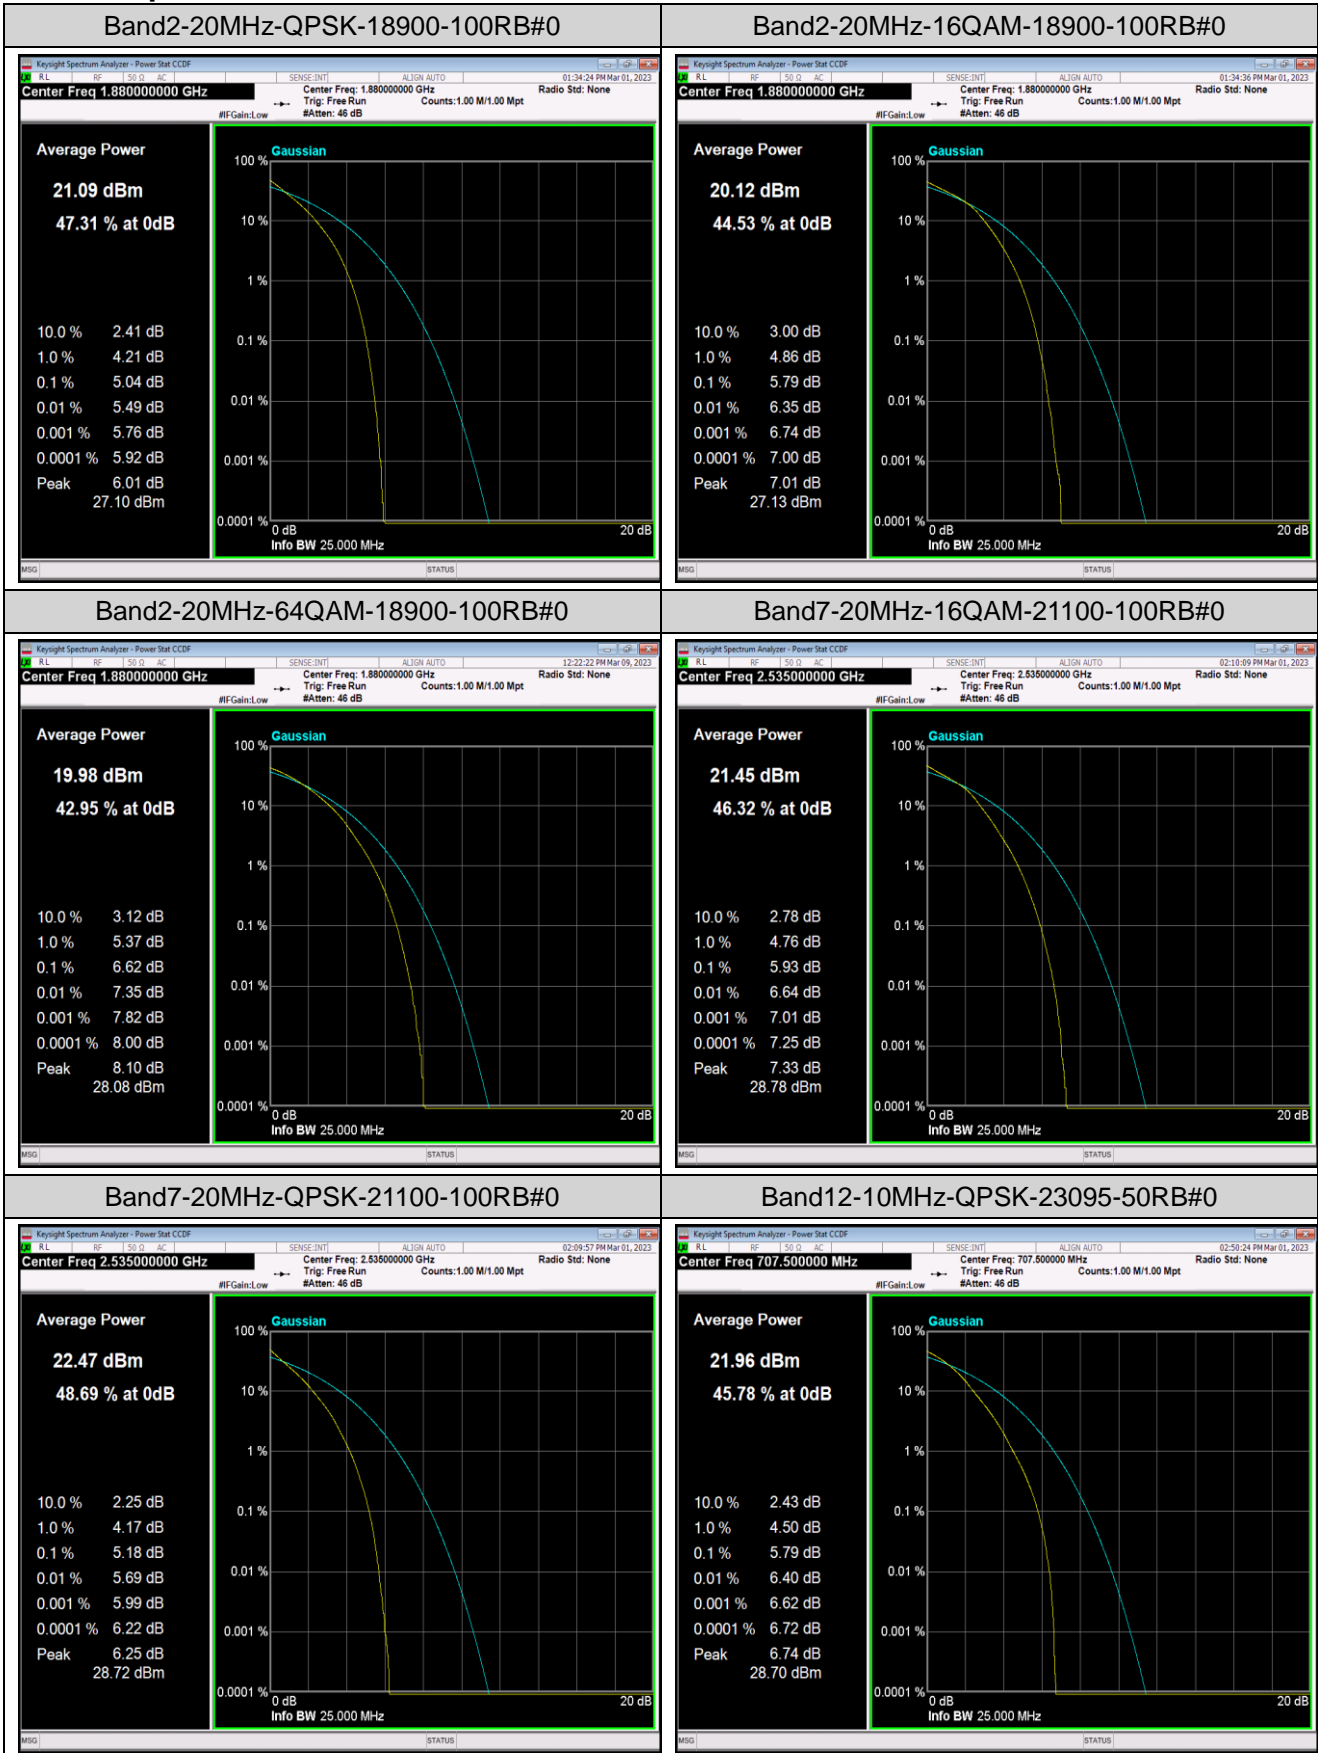

Test Graphs