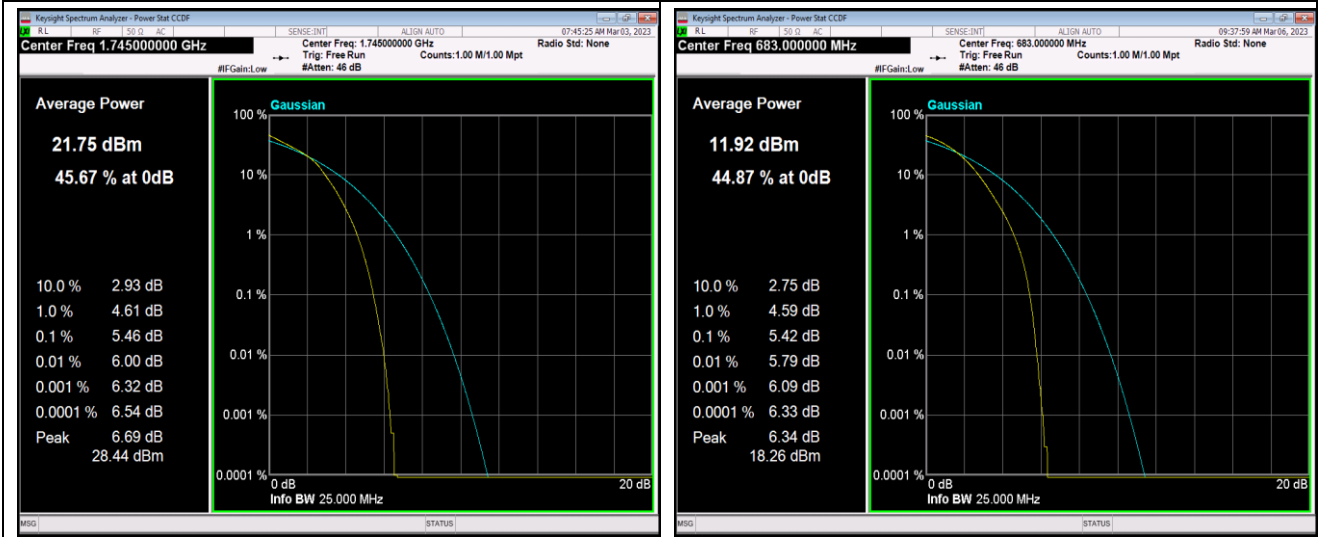

Remark: All bandwidth and all modulation had been tested, but only the worst case data displayed in this report.

Test Graphs

Band66-20MHz-16QAM-132322-100RB#0

Band71-20MHz-QPSK-133322-100RB#0

Band71-20MHz-QPSK-133322-1RB#0