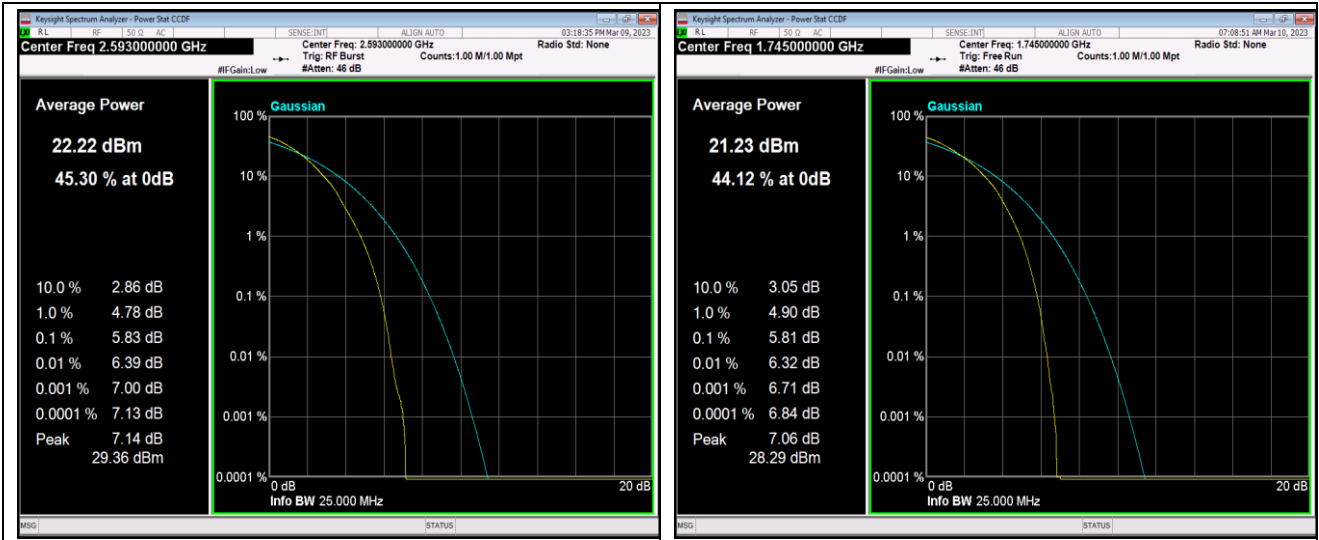

Remark: All bandwidth and all modulation had been tested, but only the worst case data displayed in this report.

Test Graphs

Band66-20MHz-16QAM-132322-100RB#0

Band71-20MHz-QPSK-133322-100RB#0

Band71-20MHz-QPSK-133322-1RB#0