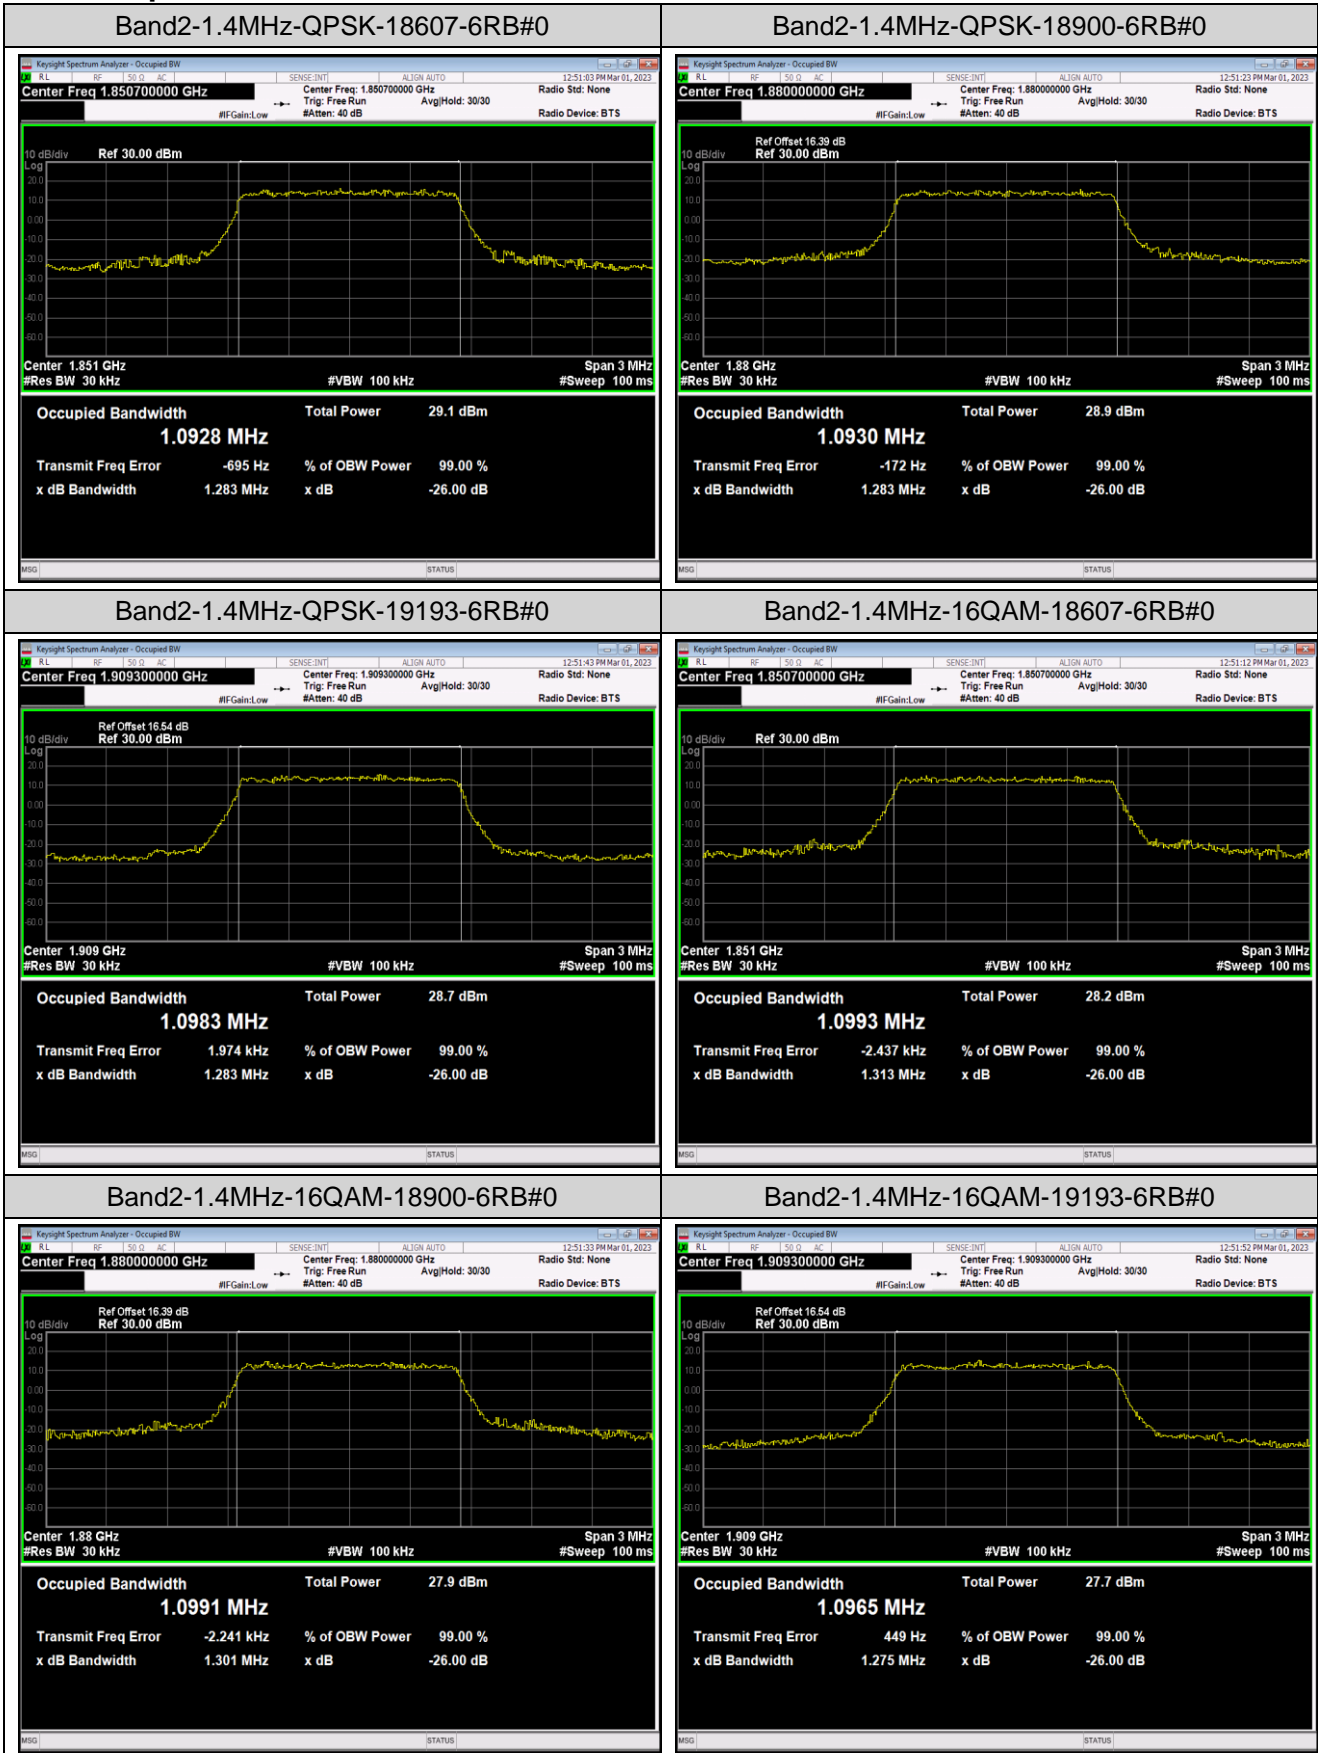

Test Graphs