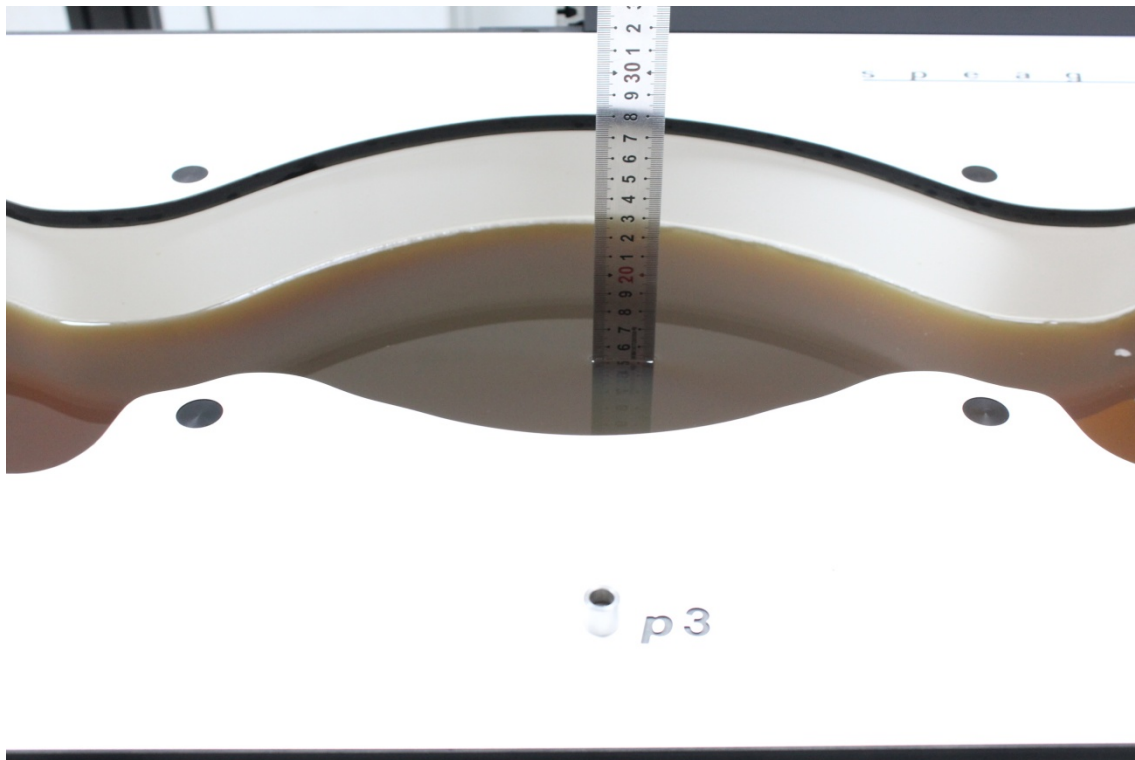

APPENDIX B EUT TEST POSITION PHOTOS

Liquid depth $\geq 15\text{cm}$

- Phantom: SAM-Twin V8.0 P1aP2a; Type: QD 000 P41 AA ; Serial: 1962

Body (Worn) Back Setup Photo (10mm)

Body Left Setup Photo (10mm)

Body Right Setup Photo (10mm)

Body Bottom Setup Photo (10mm)