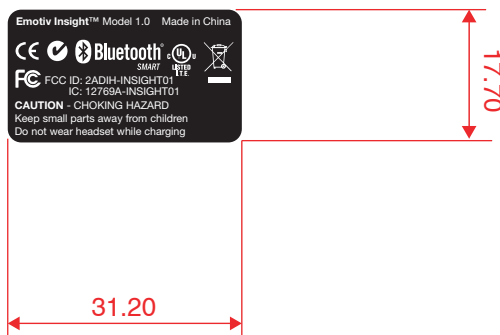

**DO NOT PRINT THE RED LINE WORK. THIS IS FOR POSITIONAL LAYOUT ONLY.**

POSITION OF ARTWORK

PRINT ARTWORK

**BLACK HEADSET DECAL**

Label location