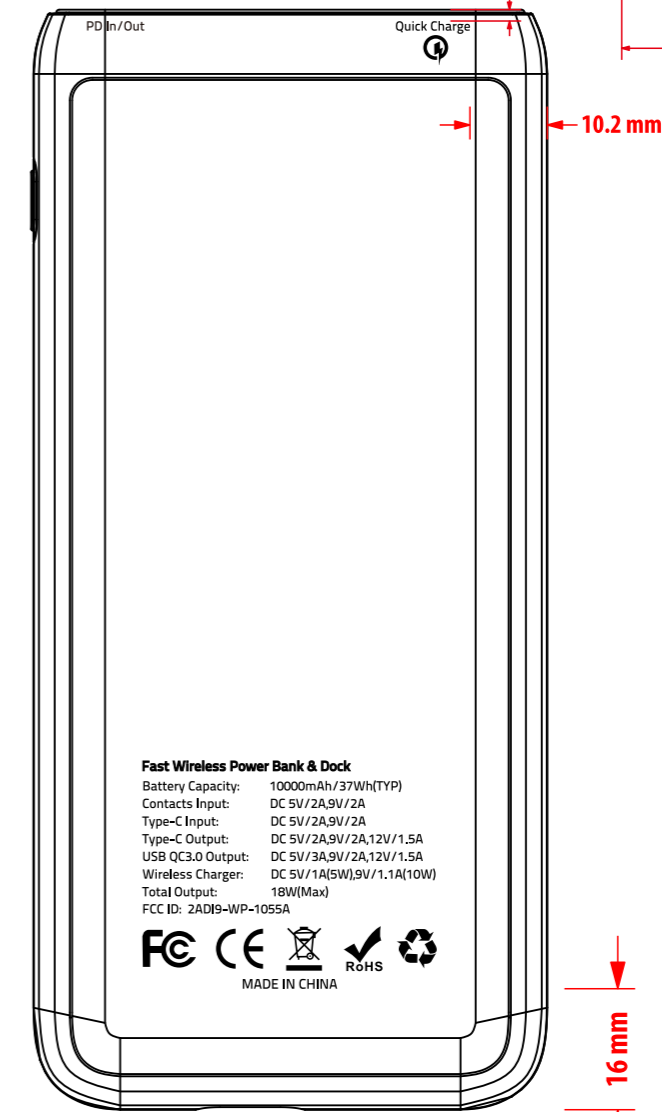

丝印颜色：冷灰6C

Fast Wireless Power Bank & Dock
Battery Capacity: 10000mAh/37Wh(TYP)
Contacts Input: DC 5V/2A,9V/2A
Type-C Input: DC 5V/2A,9V/2A
Type-C Output: DC 5V/2A,9V/2A,12V/1.5A
USB QC3.0 Output: DC 5V/3A,9V/2A,12V/1.5A
Wireless Charger: DC 5V/1A(5W),9V/1.1A(10W)
Total Output: 18W(Max)
FCC ID: 2AD19-WP-1055A