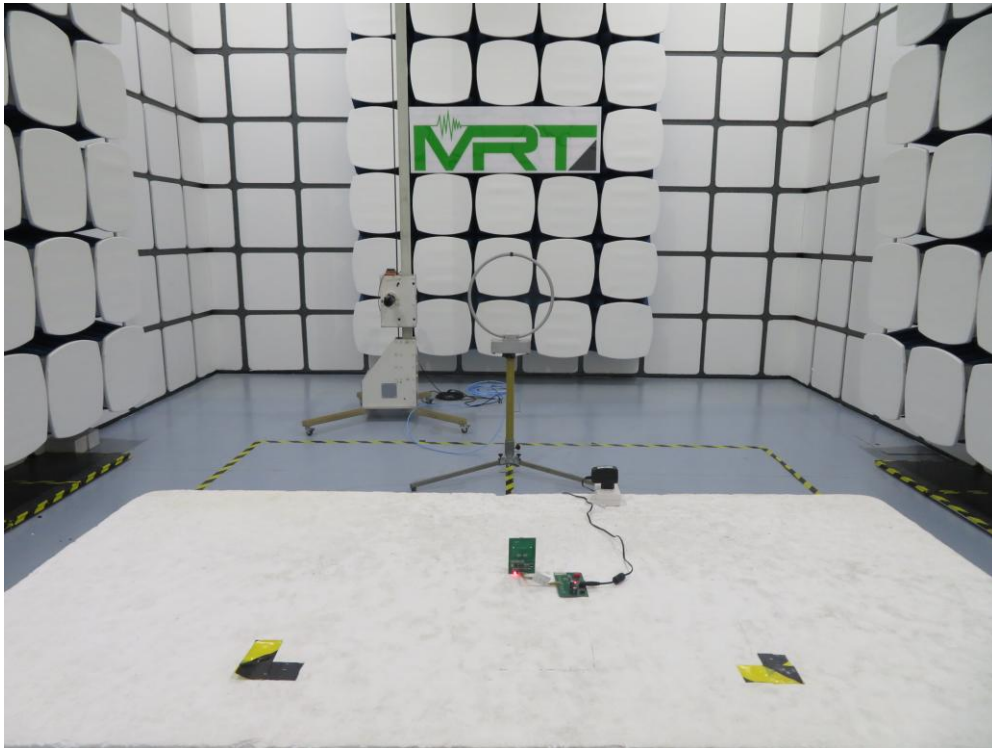

Test Setup Photograph

Description: Front View of the Conducted Emission Test Setup for 0.15MHz ~ 30MHz

Description: Back View of the Conducted Emission Test Setup for 0.15MHz ~ 30MHz

Description: Radiated Emission Test Setup for below 30MHz

Description: Radiated Emission Test Setup for above 30MHz