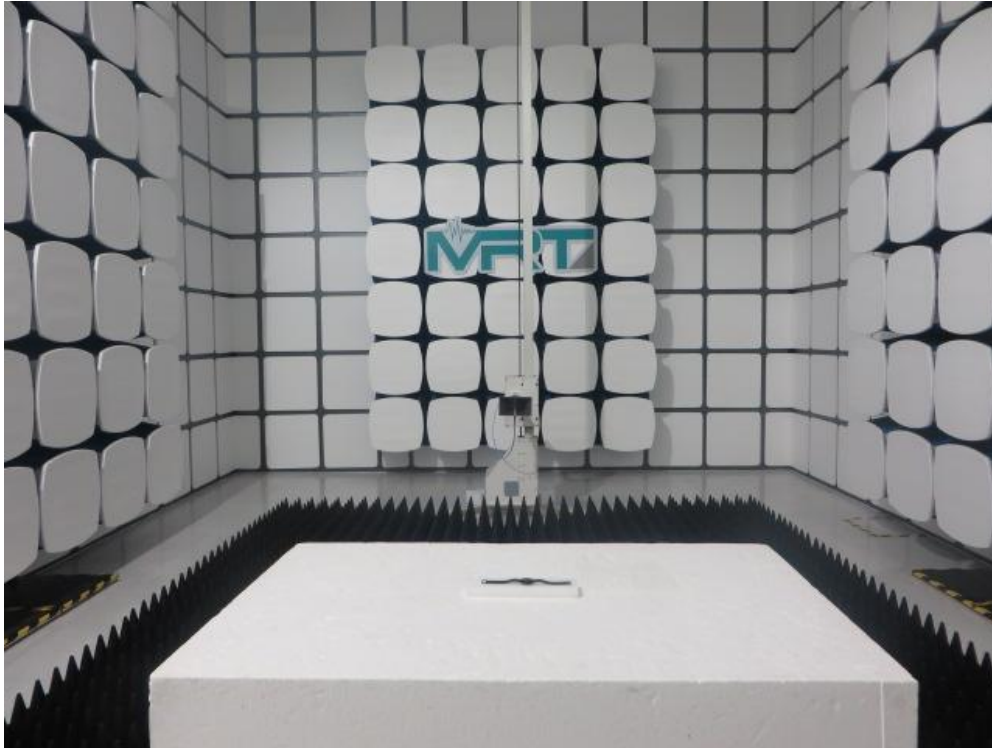

FCC Part15C Test Setup Photo

Description: Front view of Conducted Emission Test Setup

Description: Back view of Conducted Emission Test Setup

Description: Radiated Emission Test Setup for 9kHz ~ 30MHz

Description: Radiated Emission Test Setup for 30MHz ~ 1GHz

Description: Radiated Emission Test Setup for 1GHz ~ 18GHz

Description: Radiated Emission Test Setup for 18GHz ~ 40GHz