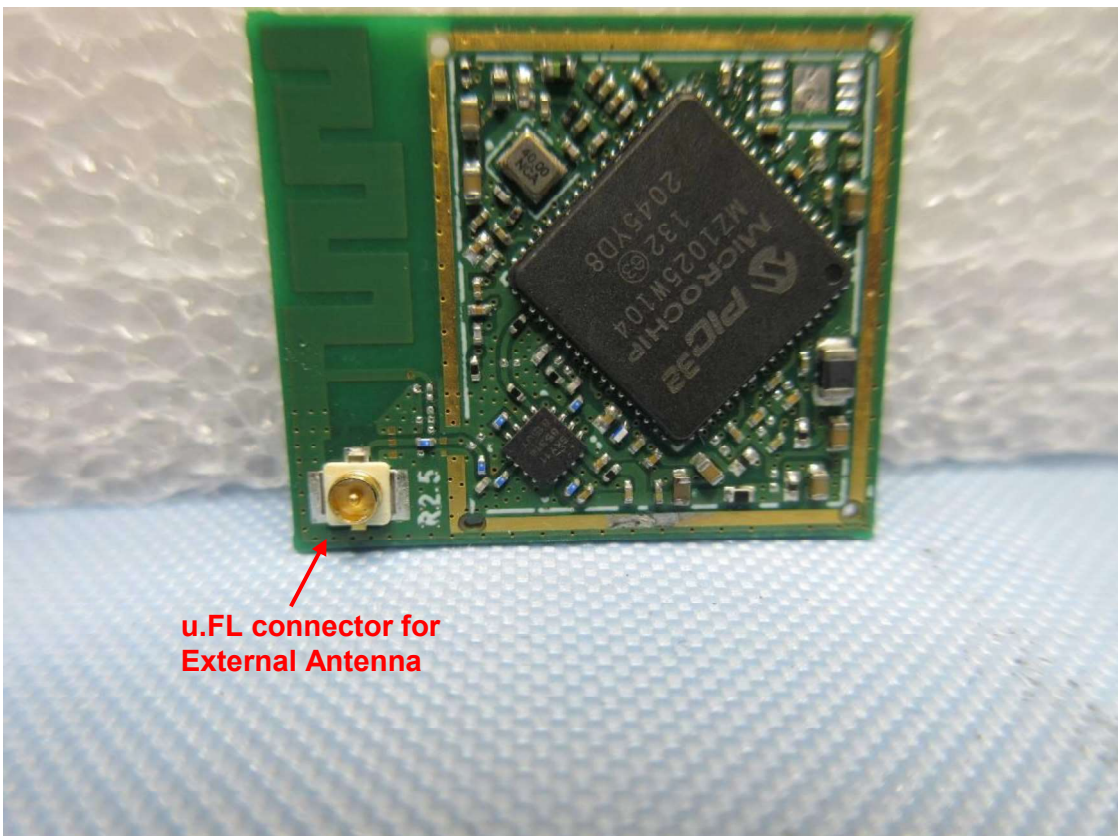

Product: 2.4GHz Wi-Fi® Module

Type Identification: WFI32E01PE, WFI32E01UE, WFI32E01PC, WFI32E01UC

<WFI32E01UE>

u.FL connector for External Antenna