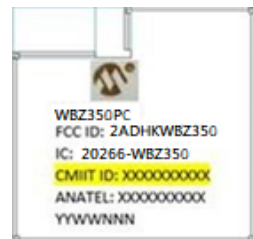

Label Description

Module labels for different variants

WBZ350PE

WBZ350PC

WBZ350UC

WBZ350UE

Label Description

Module labels for different variants