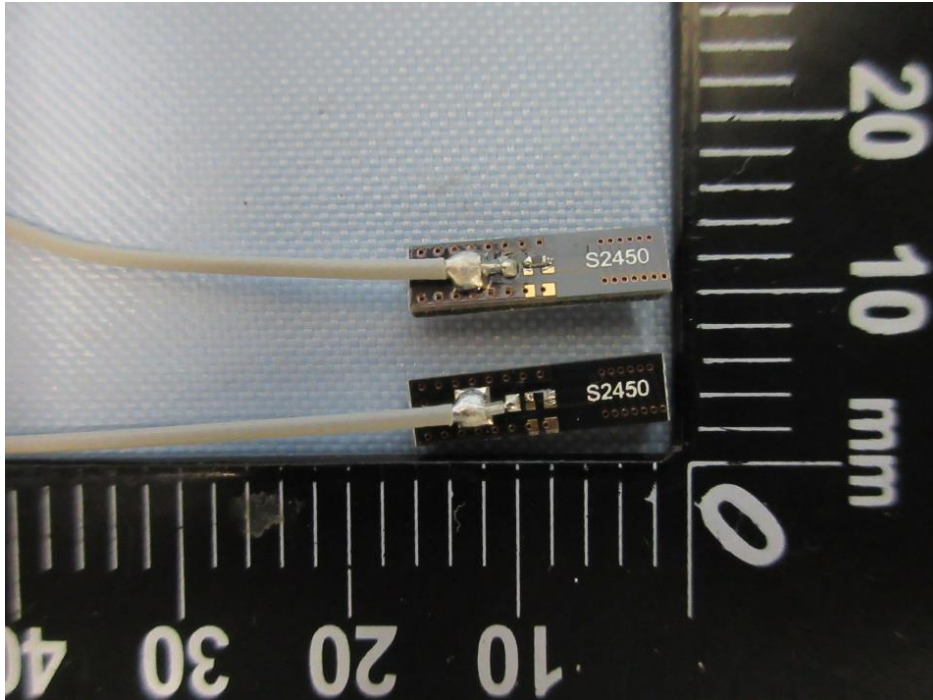

CN23I8SK (P15C-BLE) 001
CN23I8SK (P15C-ZigBee) 001
CN23I8SK (FCC-MPE) 001
CN23XR9U (RSS247-BLE) 001
CN23XR9U (RSS247-ZigBee) 001
CN23XR9U (ISED-MPE) 001

Product: Wireless MCU module with BLE 5.2 compliant and Zigbee 3.0 Radio
Type Identification: WBZ350PE, WBZ350UE, WBZ350PC, WBZ350UC, RNBD350PE, RNBD350UE, RNBD350PC, RNBD350UC

Ant 10, WBZ350