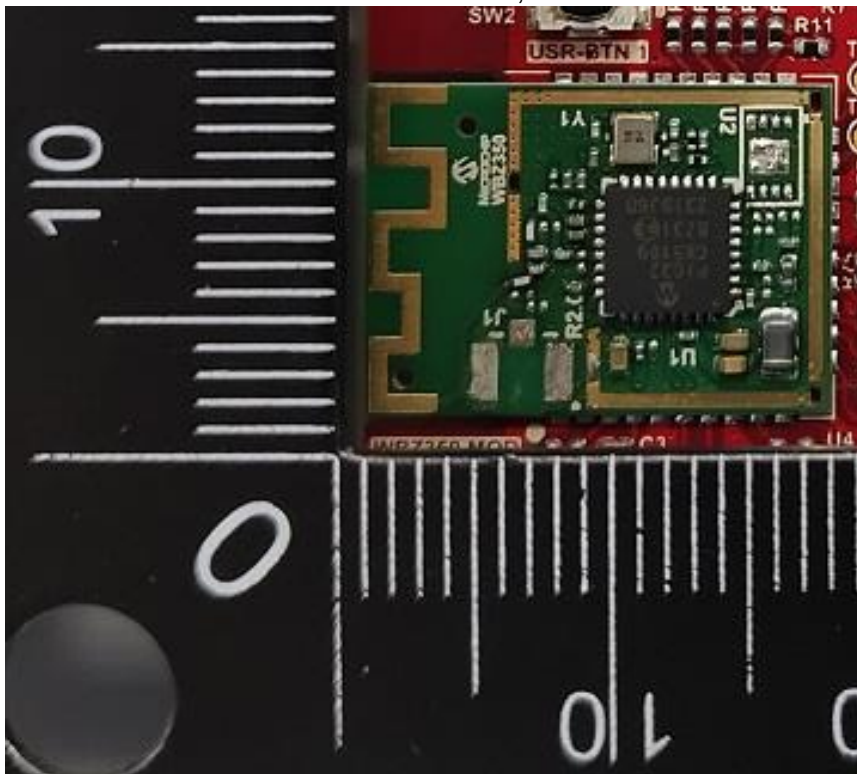

CN2318SK (P15C-BLE) 001
CN2318SK (P15C-ZigBee) 001
CN2318SK (FCC-MPE) 001
CN23XR9U (RSS247-BLE) 001
CN23XR9U (RSS247-ZigBee) 001
CN23XR9U (ISED-MPE) 001

Product: Wireless MCU module with BLE 5.2 compliant and Zigbee 3.0 Radio
Type Identification: WBZ350PE, WBZ350UE, WBZ350PC, WBZ350UC, RNBD350PE, RNBD350UE, RNBD350PC, RNBD350UC

WBZ350PE/ RNBD350PE, Main Source