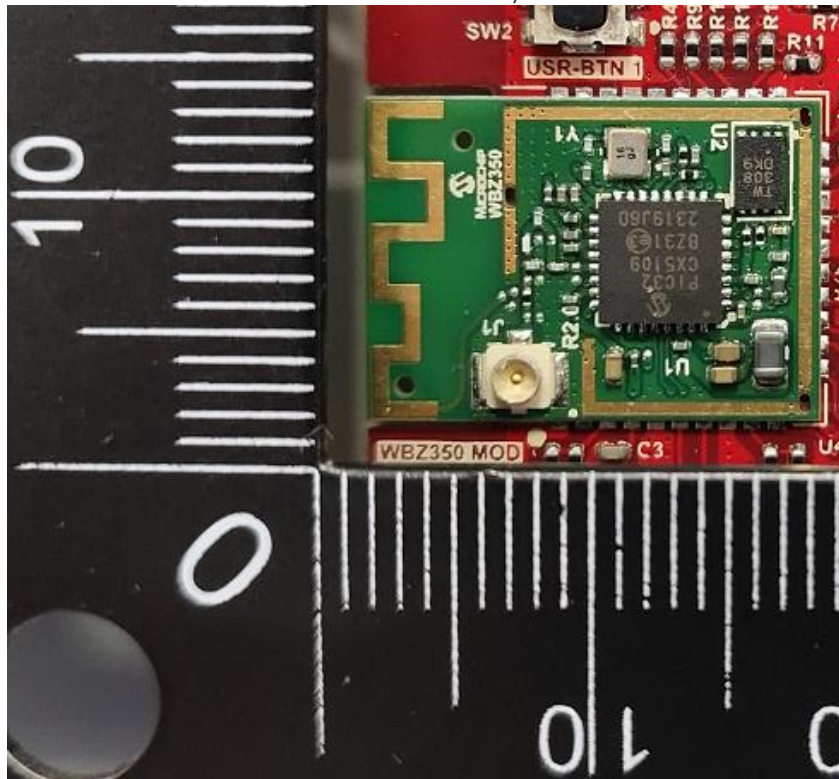

CN2318SK (P15C-BLE) 001
CN2318SK (P15C-ZigBee) 001
CN2318SK (FCC-MPE) 001
CN23XR9U (RSS247-BLE) 001
CN23XR9U (RSS247-ZigBee) 001
CN23XR9U (ISED-MPE) 001

Product: Wireless MCU module with BLE 5.2 compliant and Zigbee 3.0 Radio
Type Identification: WBZ350PE,WBZ350UE,WBZ350PC,WBZ350UC,RNBD350PE,RNBD350UE ,RNBD350PC,RNBD350UC

WBZ350UC/ RNBD350UC, Main Source