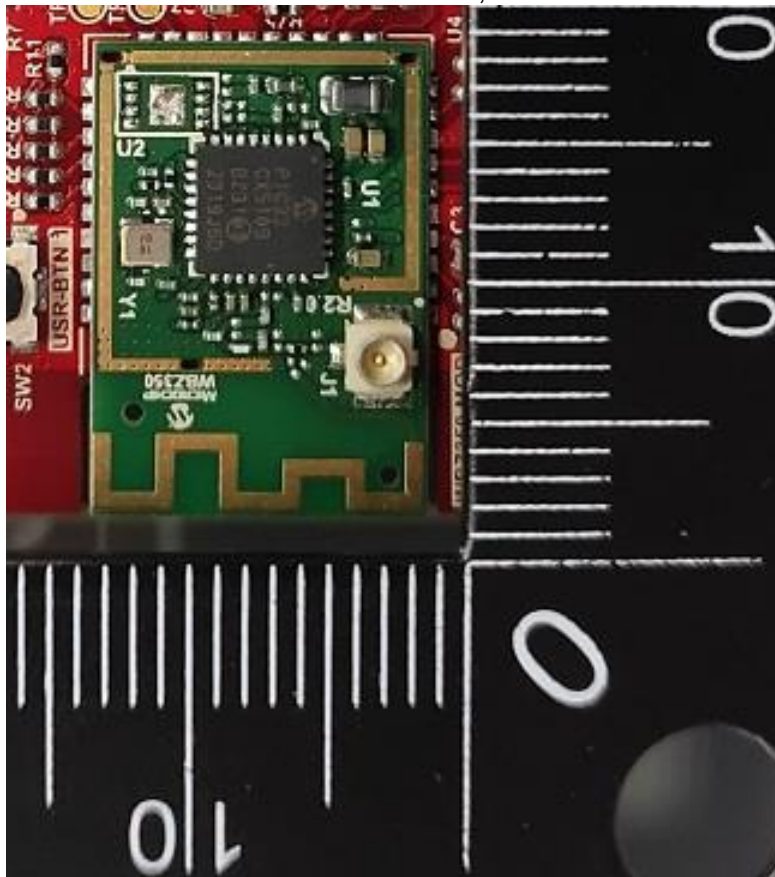

CN23I8SK (P15C-BLE) 001
CN23I8SK (P15C-ZigBee) 001
CN23I8SK (FCC-MPE) 001
CN23XR9U (RSS247-BLE) 001
CN23XR9U (RSS247-ZigBee) 001
CN23XR9U (ISED-MPE) 001

Product: Wireless MCU module with BLE 5.2 compliant and Zigbee 3.0 Radio
Type Identification: WBZ350PE, WBZ350UE, WBZ350PC, WBZ350UC, RNBD350PE, RNBD350UE, RNBD350PC, RNBD350UC

WBZ350UE/ RNBD350UE, Main Source