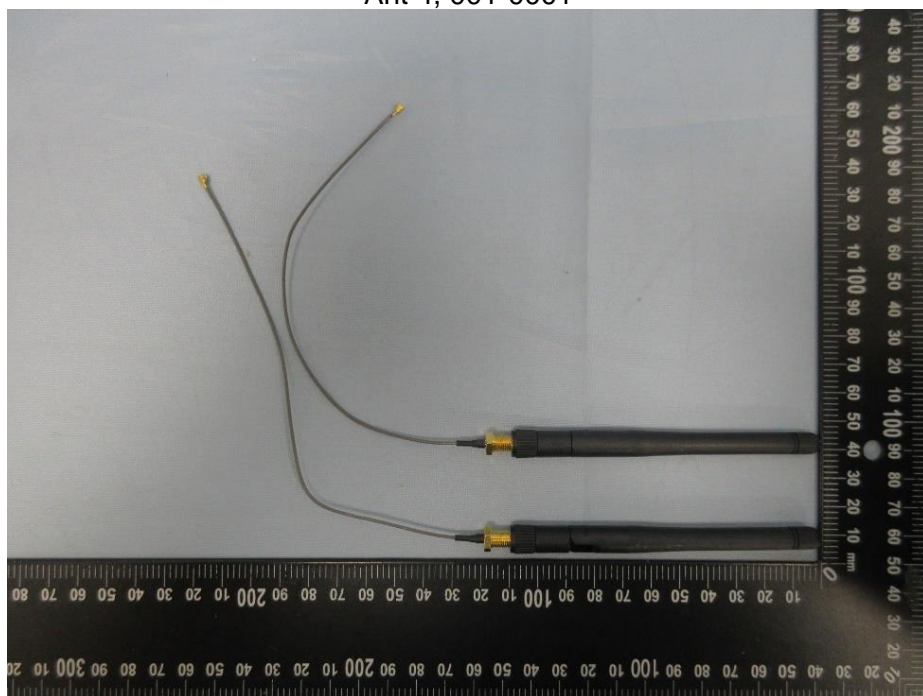

Ant 4, 001-0001