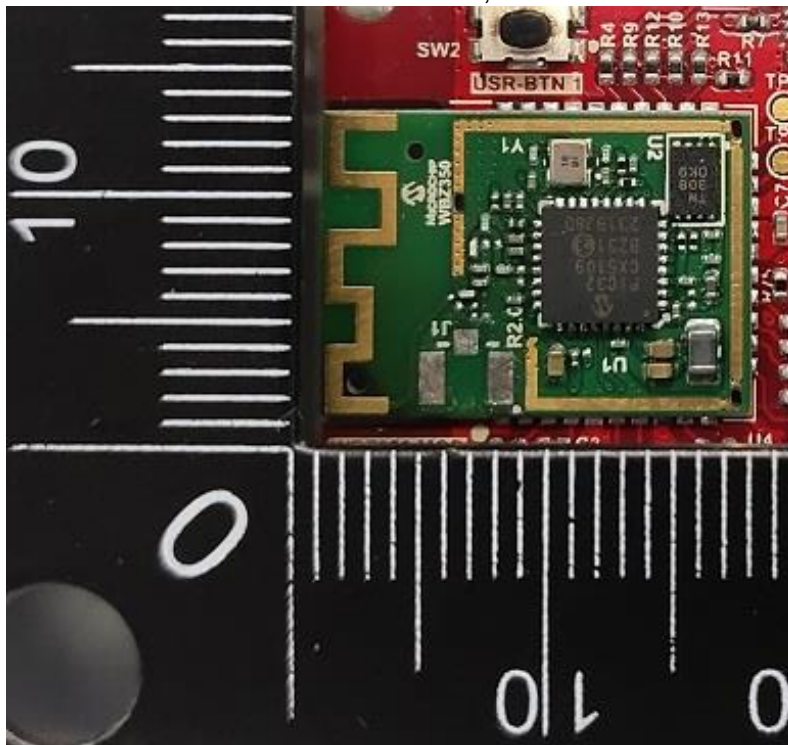

CN23I8SK (P15C-BLE) 001
CN23I8SK (P15C-ZigBee) 001
CN23I8SK (FCC-MPE) 001
CN23XR9U (RSS247-BLE) 001
CN23XR9U (RSS247-ZigBee) 001
CN23XR9U (ISED-MPE) 001

Product: Wireless MCU module with BLE 5.2 compliant and Zigbee 3.0 Radio

Type Identification: WBZ350PE,WBZ350UE,WBZ350PC,WBZ350UC,RNBD350PE,RNBD350UE ,RNBD350PC,RNBD350UC

WBZ350PC/ RNBD350PC, Main Source