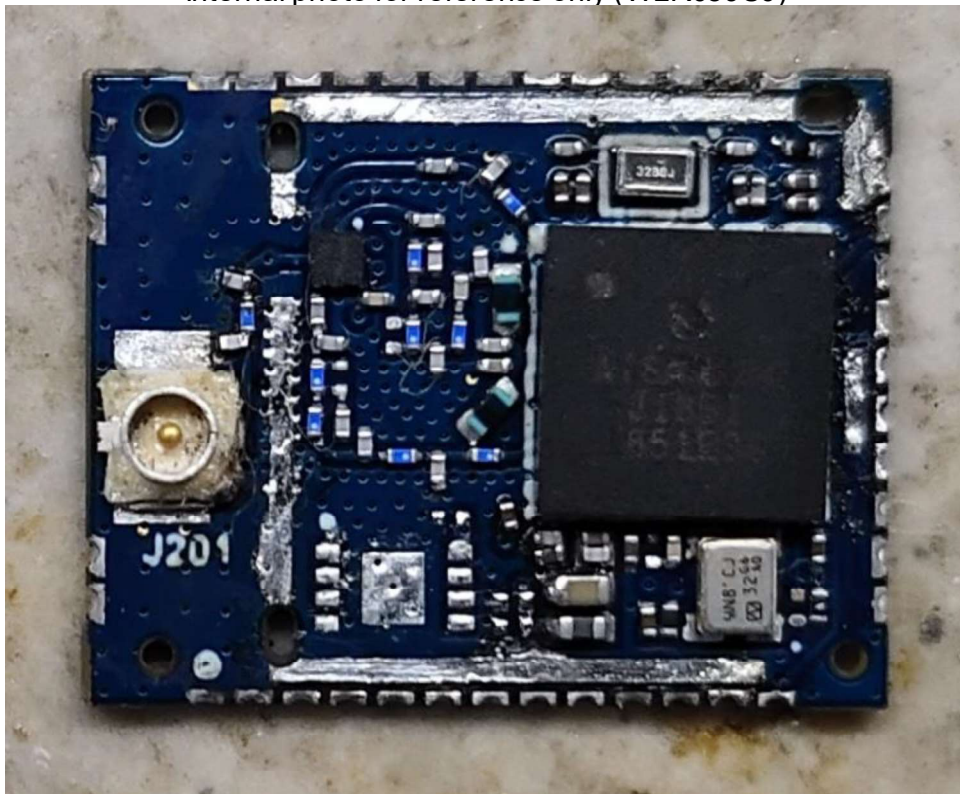

Product: Low Power LoRa® Sub-1GHz Module

Type Identification: WLR089U0, WLR089UC

Internal photo for reference only (WLR089UC)

Internal photo for reference only (WLR089U0)

Product: Low Power LoRa® Sub-1GHz Module  
Type Identification: WLR089U0, WLR089UC

Internal photo for reference only (WLR089UC with Alternate Components)

Internal photo for reference only (WLR089U0 with Alternate Components)