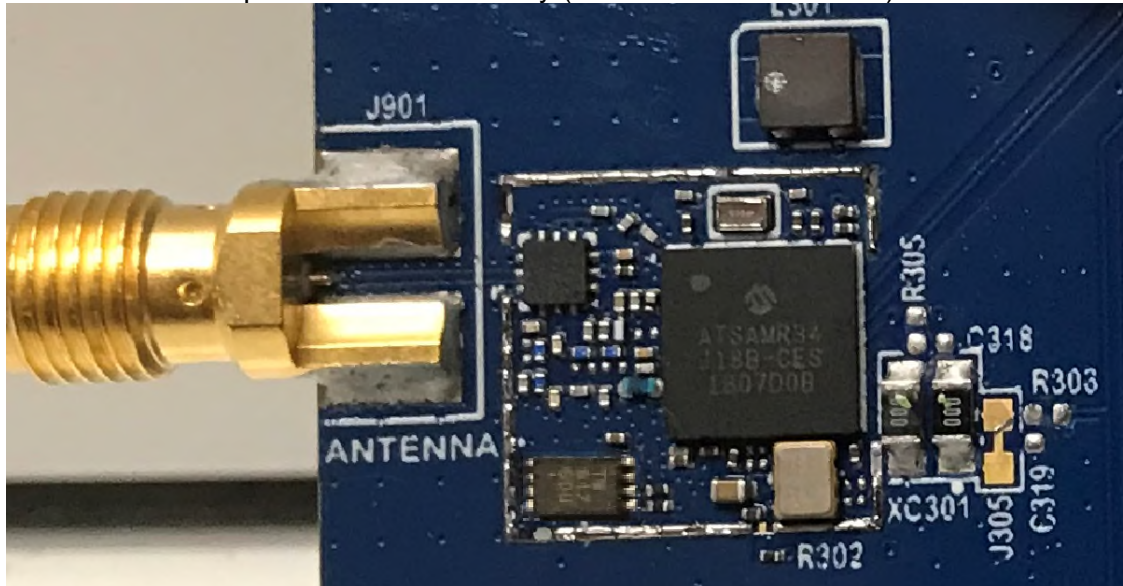

Product: SAM R34 Xplained Pro Evaluation Kit  
Type Identification: A09-3167

Internal photo for reference only (with U301/ ATECC608A)

Product: SAM R34 Xplained Pro Evaluation Kit

Type Identification: A09-3167

Internal photo for reference only (with U301/ ATECC608A)

Internal photo for reference only (without U301/ ATECC608A)