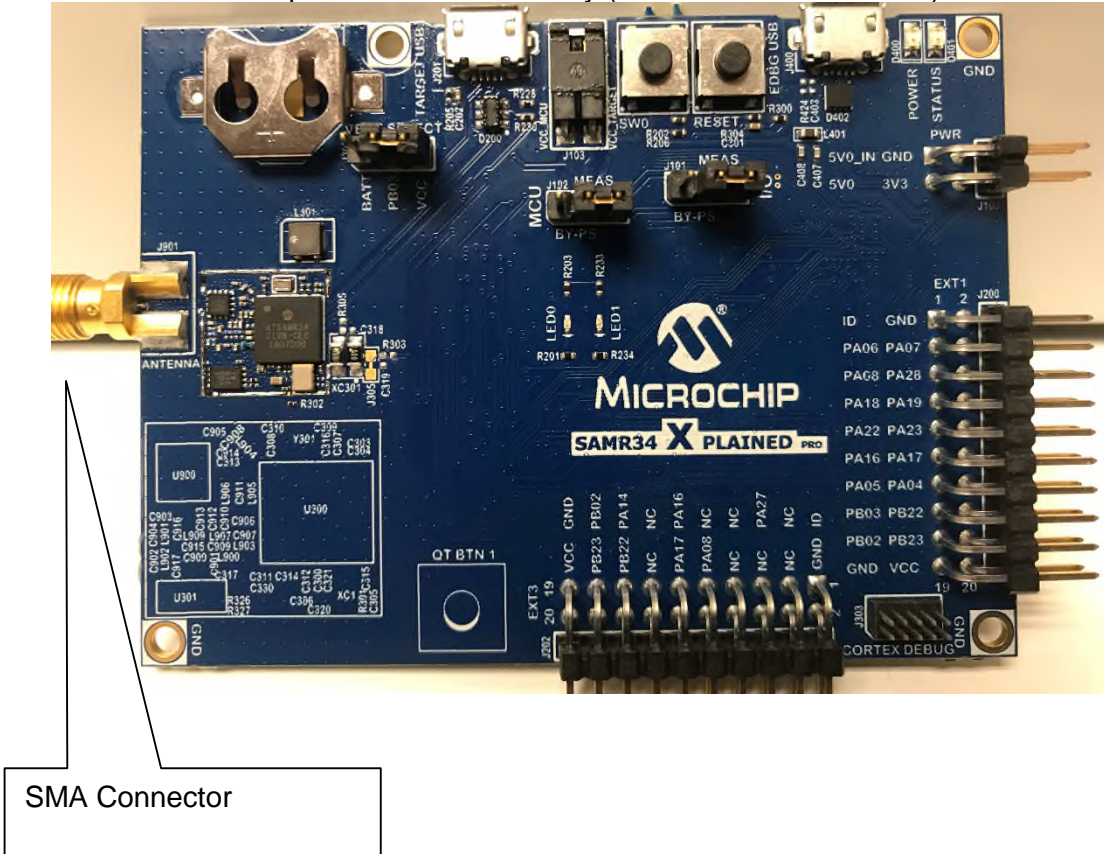

Product: SAM R34 Xplained Pro Evaluation Kit  
Type Identification: A09-3167

Internal photo for reference only (with U301/ ATECC608A)

Product: SAM R34 Xplained Pro Evaluation Kit

Type Identification: A09-3167

Internal photo for reference only (with U301/ ATECC608A)

Internal photo for reference only (without U301/ ATECC608A)