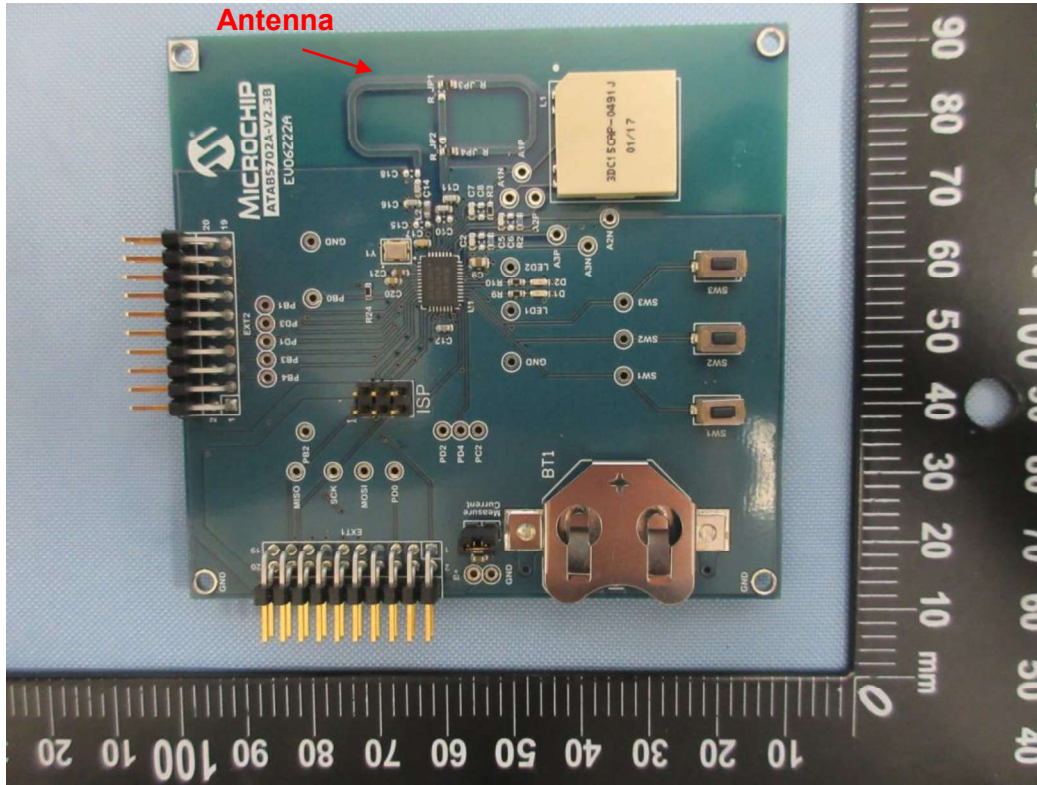

Photo Documentation

CN21UY11(P15C-433MHz) 001,
CN21UY11(FCC-RFEXP) 001
CN21PSXB(RSS210-433MHz) 001,
CN21PSXB(IC-RFEXP) 001

Product: ATAB5702A
Type Identification: EV06Z22A

Photo Documentation

CN21UYI1(P15C-433MHz) 001,
CN21UYI1(FCC-RFEXP) 001
CN21PSXB(RSS210-433MHz) 001,
CN21PSXB(IC-RFEXP) 001

Page 5 of 5

Product: ATAB5702A

Type Identification: EV06Z22A