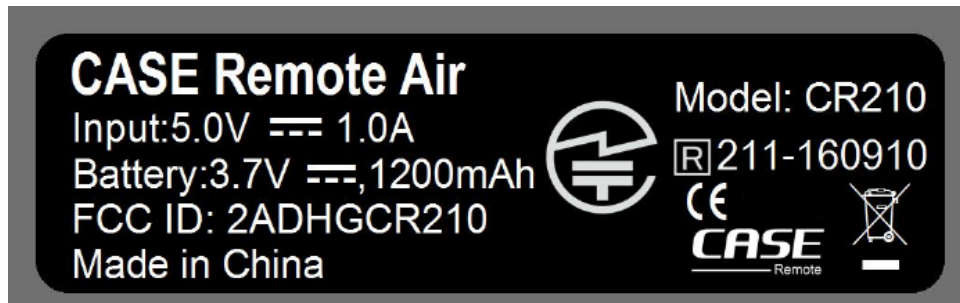

EXHIBIT A - FCC ID LABELING AND LOCATION

FCC ID Label

Proposed FCC ID Label Location

Label Here

The label shown shall be permanently affixed at a conspicuous location on the device and be readily visible to the user at the time purchase (Labeling requirements per 2.925)