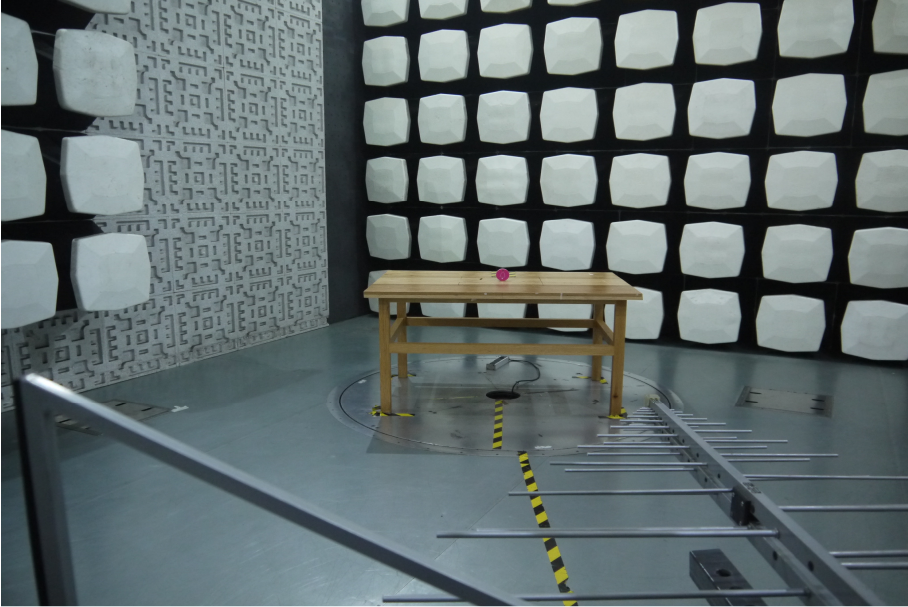

1 Photographs - EUT Test Setup

Test model No.: DOG-Doorbell

1.1 Radiated Spurious Emission

1.2 Conducted Emission