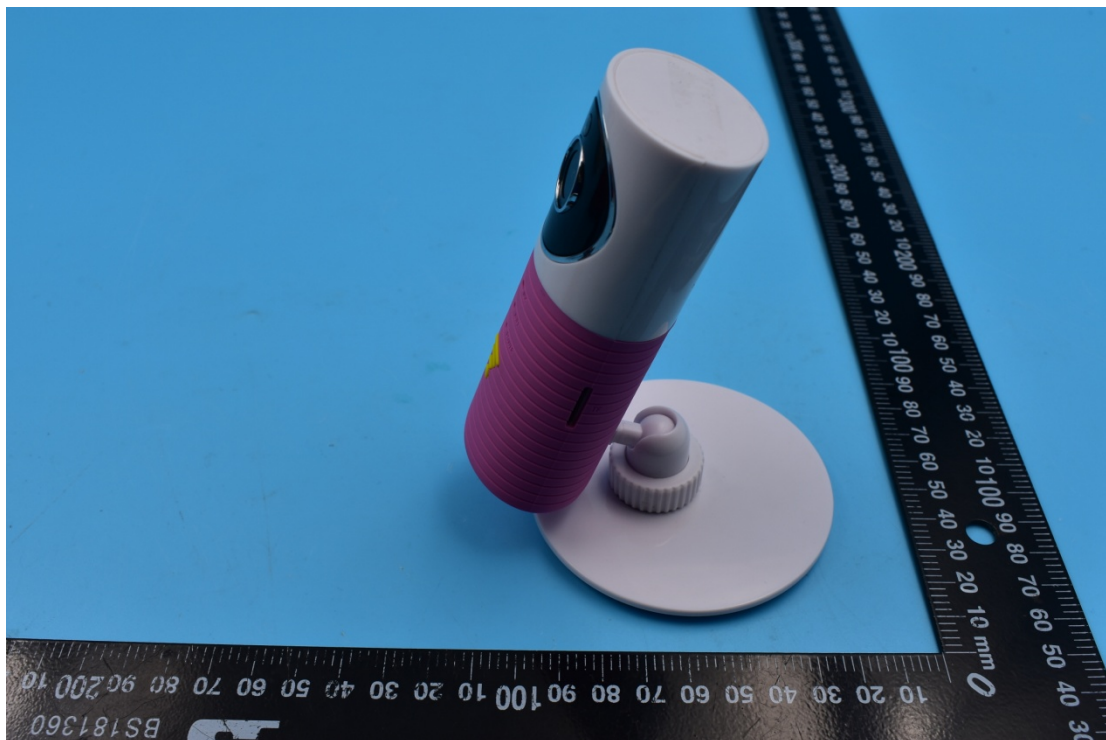

FCC ID: 2ADHE-DOG-2W-V6

External Photos

1. EUT front view

2. EUT rear view

3. EUT left side view

4. EUT right side view

5. EUT top view

6. EUT bottom view