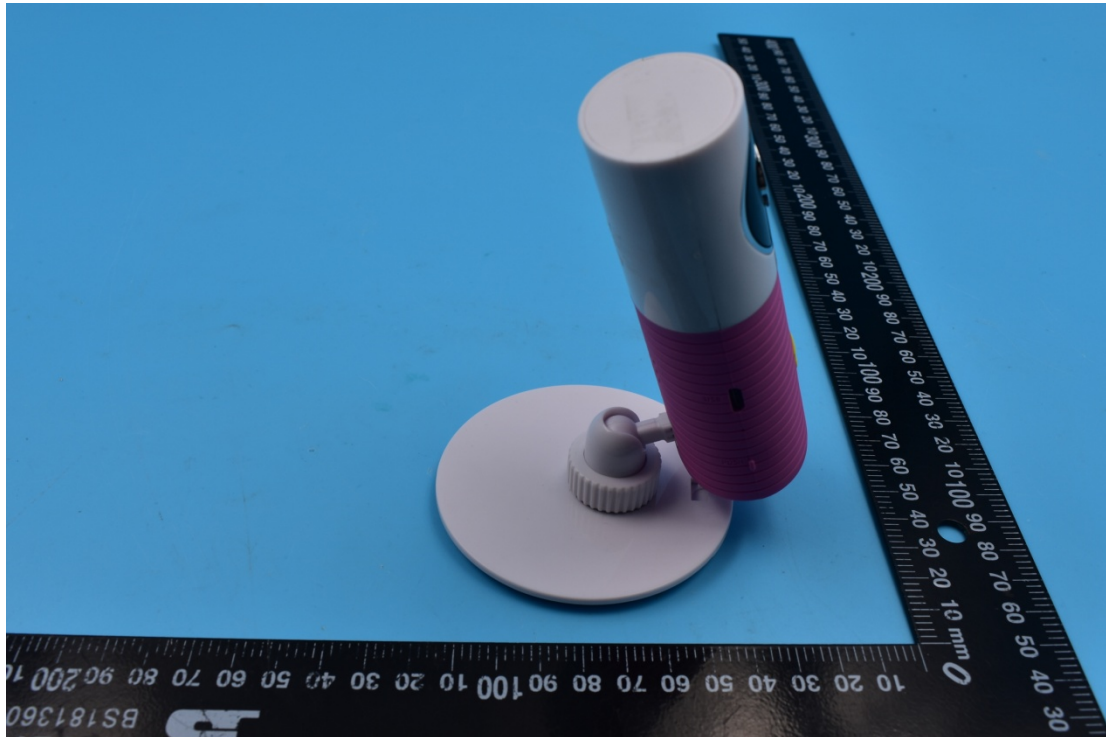

FCC ID: 2ADHE-DOG-2W-V6

External Photos

1. EUT front view

2. EUT rear view

3. EUT left side view

4. EUT right side view

5. EUT top view

6. EUT bottom view