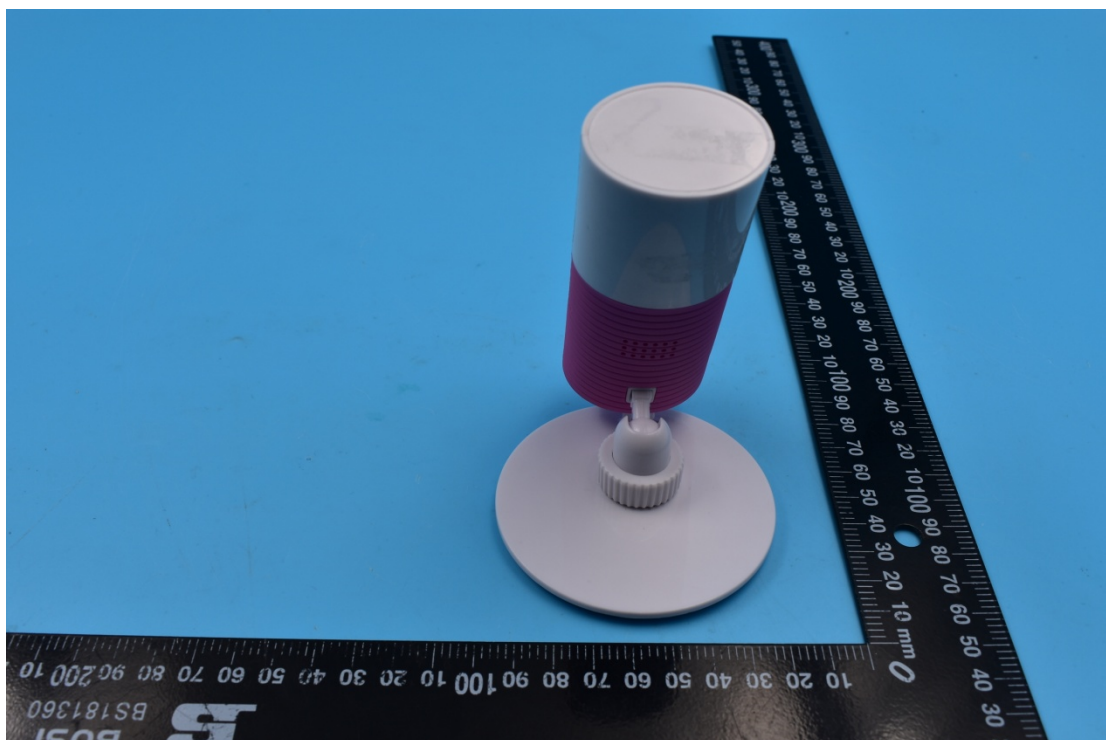

FCC ID: 2ADHE-DOG-2W-V6

External Photos

1. EUT front view

2. EUT rear view

3. EUT left side view

4. EUT right side view

5. EUT top view

6. EUT bottom view