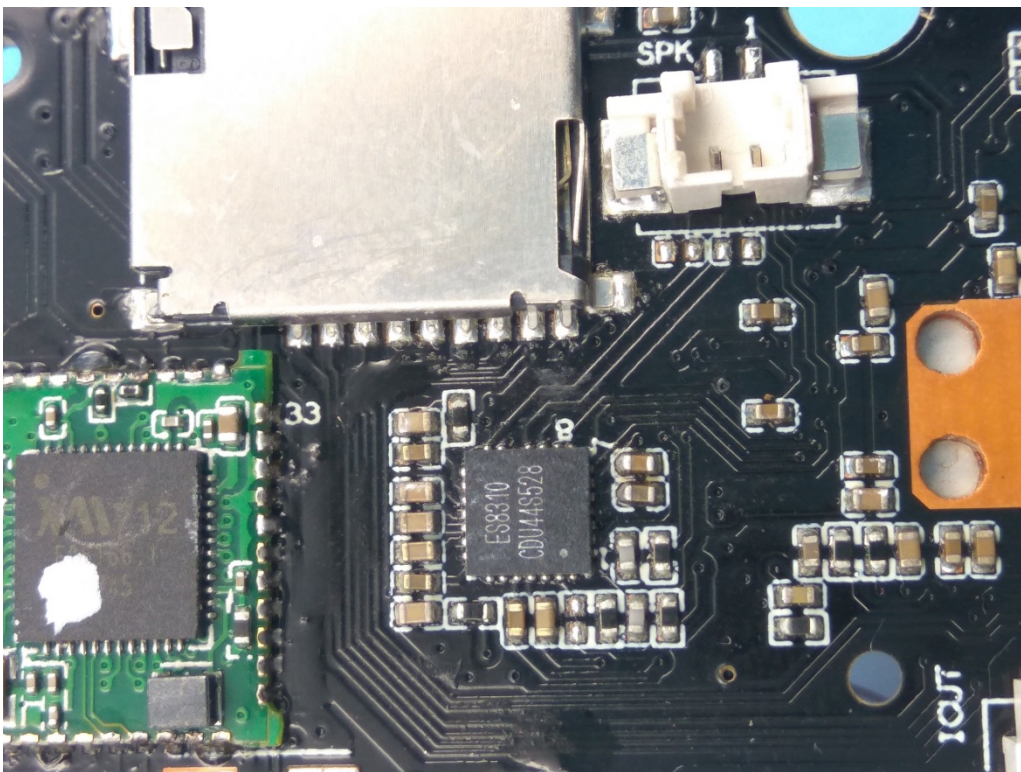

FCC ID: 2ADHE-DOG-2W-V5

Internal Photos

1. EUT uncover view

2. Mainboard front view

3. Mainboard rear view

4. WIFI antenna view