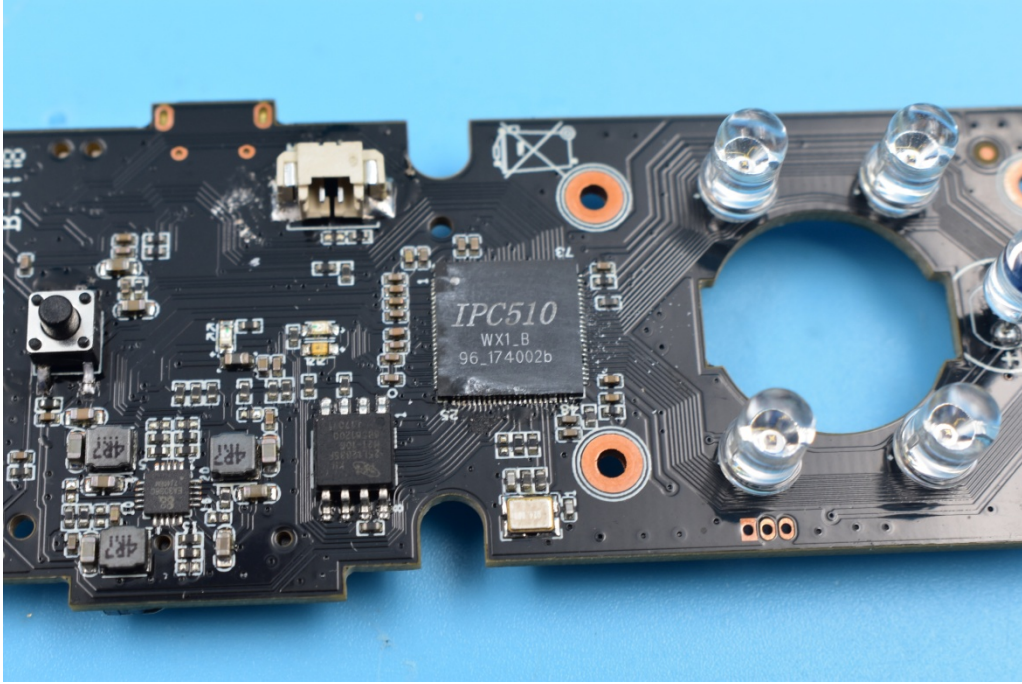

FCC ID: 2ADHE-DOG-2W-V5

Internal Photos

1. EUT uncover view

2. Mainboard front view

3. Mainboard rear view

4. WIFI antenna view