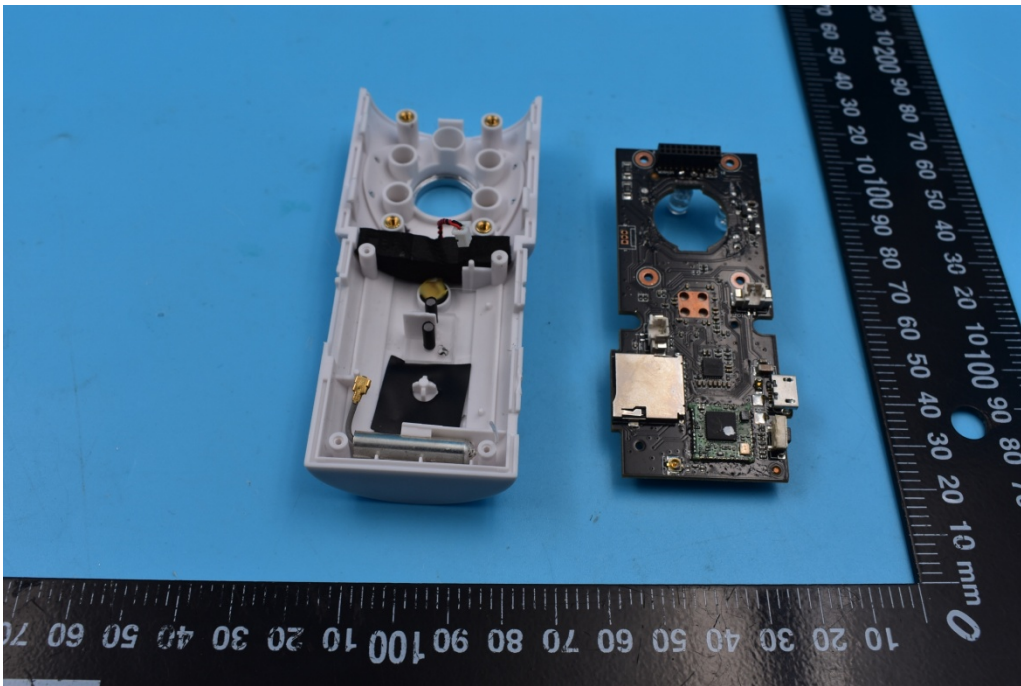

FCC ID: 2ADHE-DOG-2W-V5

Internal Photos

1. EUT uncover view

2. Mainboard front view

3. Mainboard rear view

4. WIFI antenna view