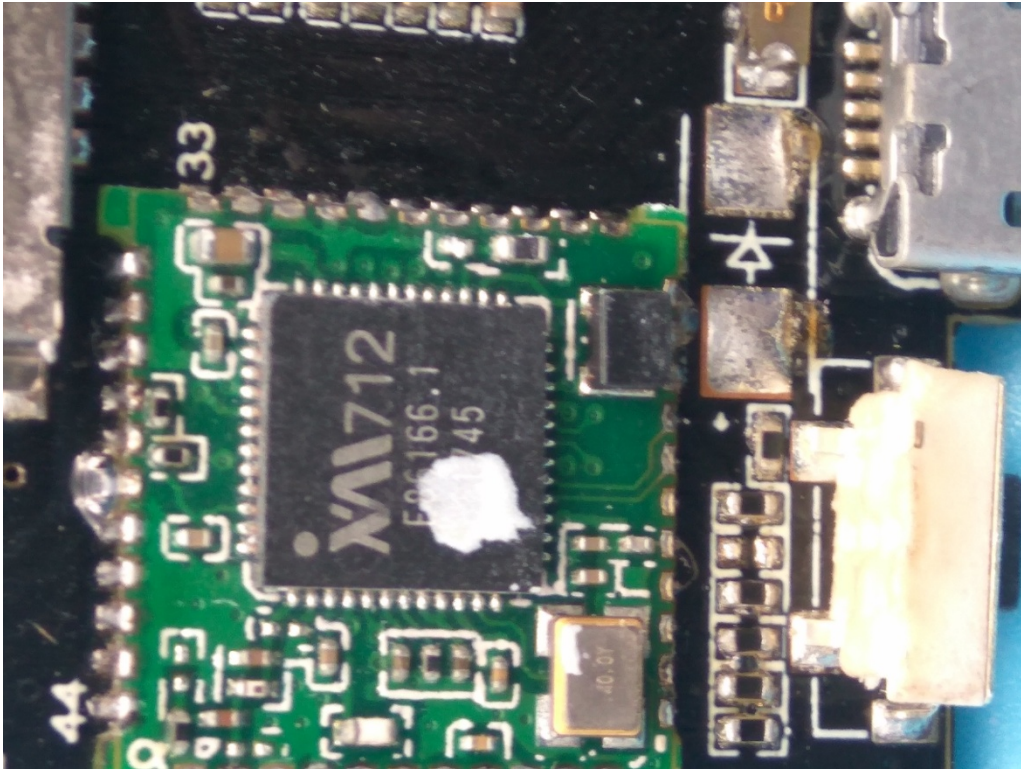

FCC ID: 2ADHE-DOG-2W-V5

Internal Photos

1. EUT uncover view

2. Mainboard front view

3. Mainboard rear view

4. WIFI antenna view