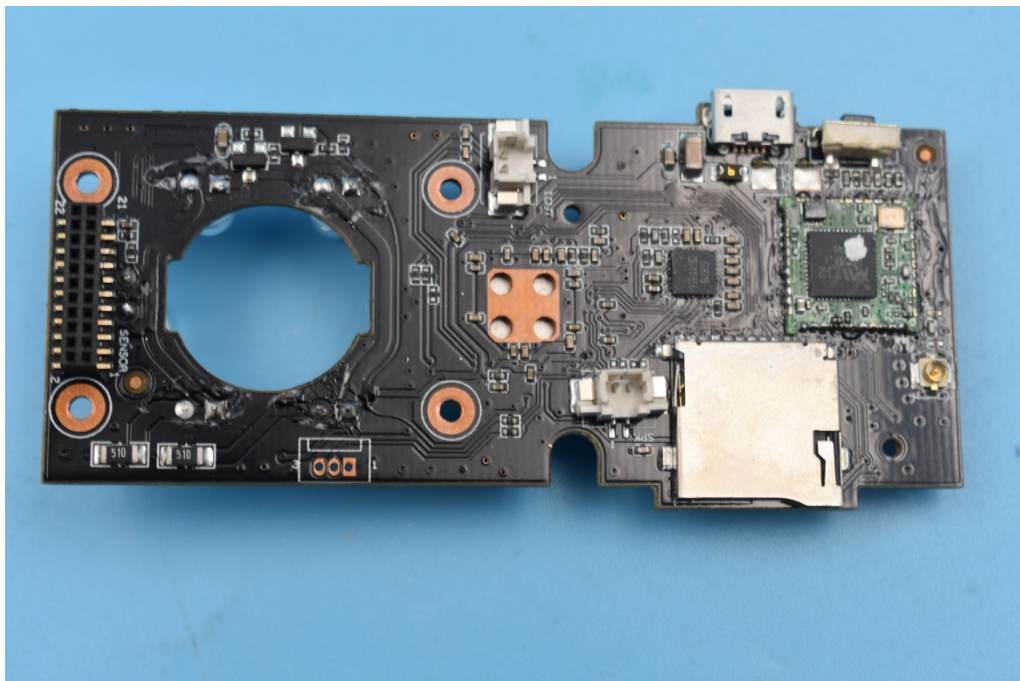

FCC ID: 2ADHE-DOG-2W-V5

Internal Photos

1. EUT uncover view

2. Mainboard front view

3. Mainboard rear view

4. WIFI antenna view