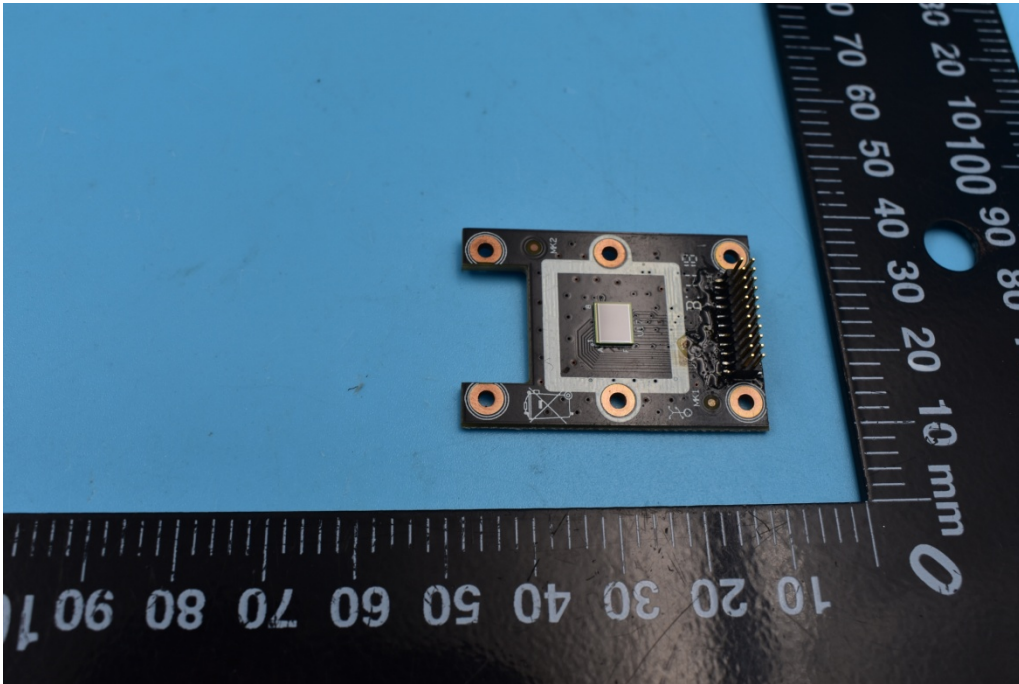

FCC ID: 2ADHE-DOG-2W-V5

Internal Photos

1. EUT uncover view

2. Mainboard front view

3. Mainboard rear view

4. WIFI antenna view