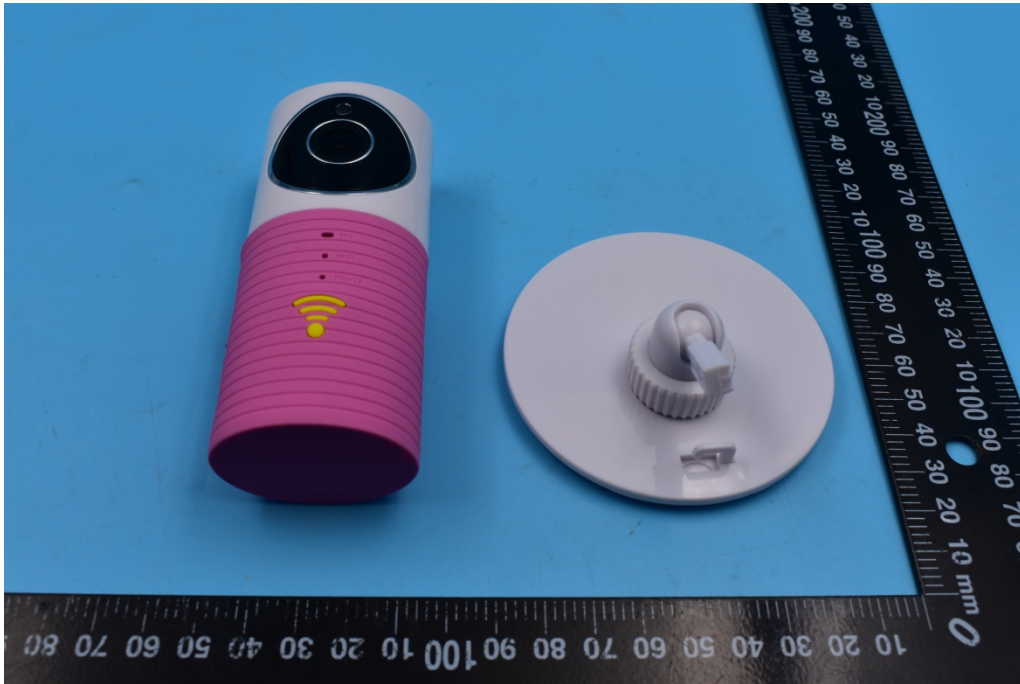

FCC ID: 2ADHE-DOG-2W-V5

Internal Photos

1. EUT uncover view

2. Mainboard front view

3. Mainboard rear view

4. WIFI antenna view