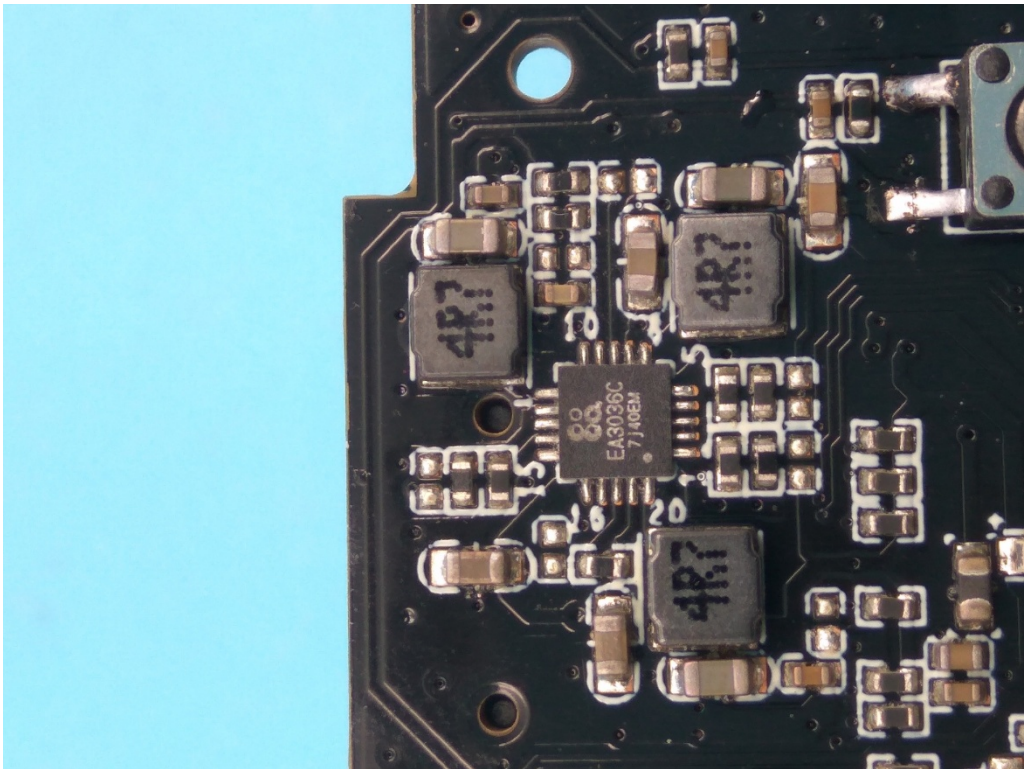

FCC ID: 2ADHE-DOG-2W-V5

Internal Photos

1. EUT uncover view

2. Mainboard front view

3. Mainboard rear view

4. WIFI antenna view