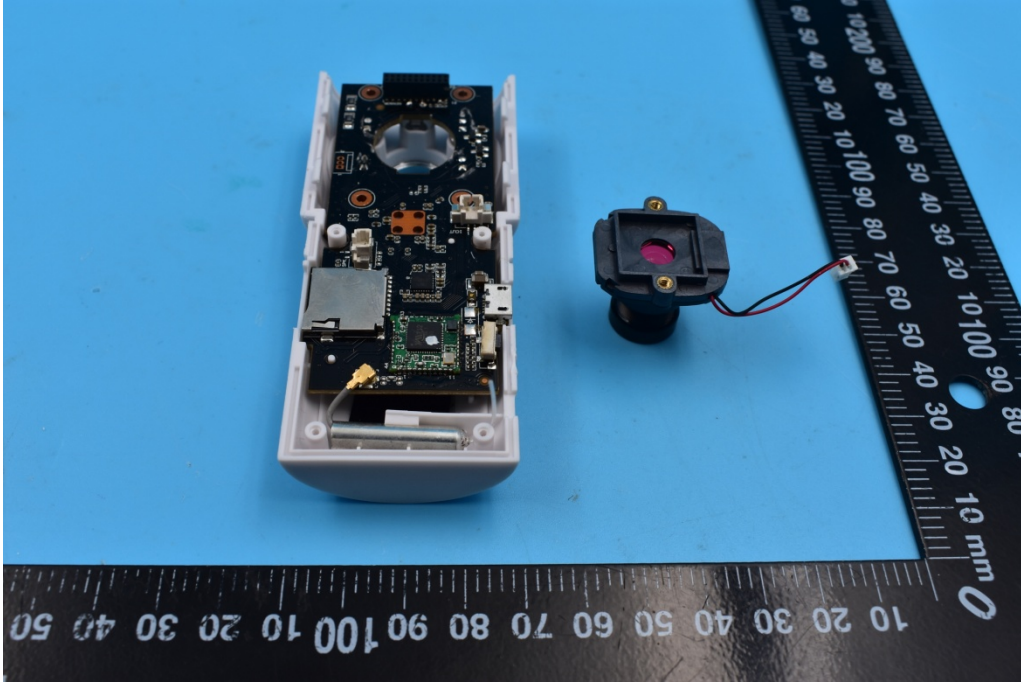

FCC ID: 2ADHE-DOG-2W-V5

Internal Photos

1. EUT uncover view

2. Mainboard front view

3. Mainboard rear view

4. WIFI antenna view