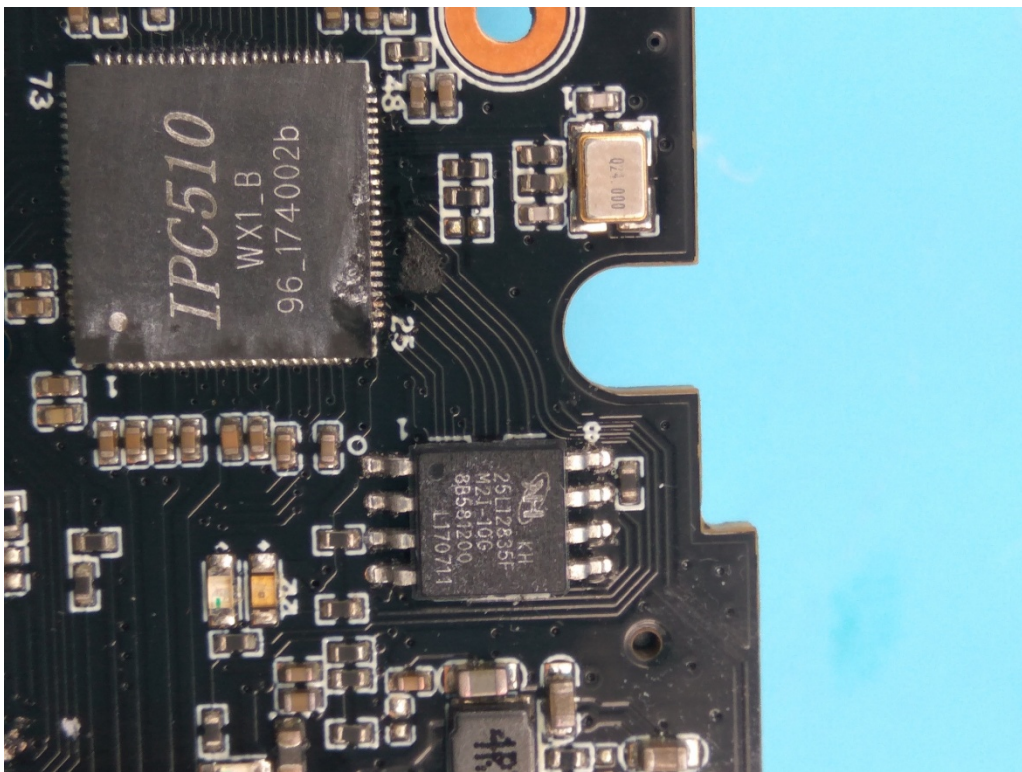

FCC ID: 2ADHE-DOG-2W-V5

Internal Photos

1. EUT uncover view

2. Mainboard front view

3. Mainboard rear view

4. WIFI antenna view