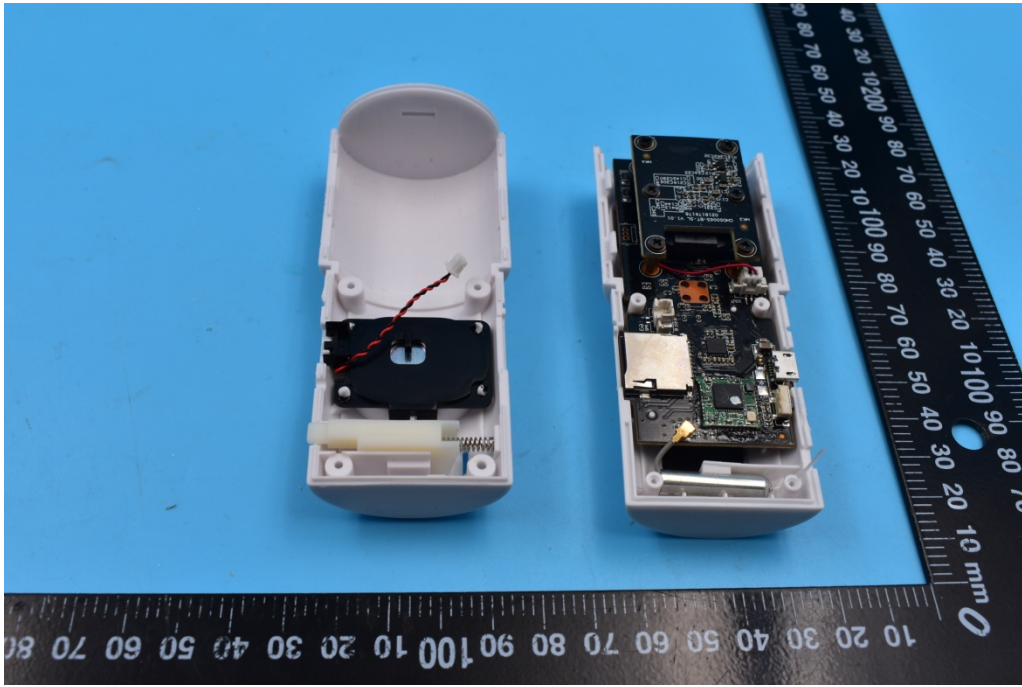

FCC ID: 2ADHE-DOG-2W-V5

Internal Photos

1. EUT uncover view

2. Mainboard front view

3. Mainboard rear view

4. WIFI antenna view