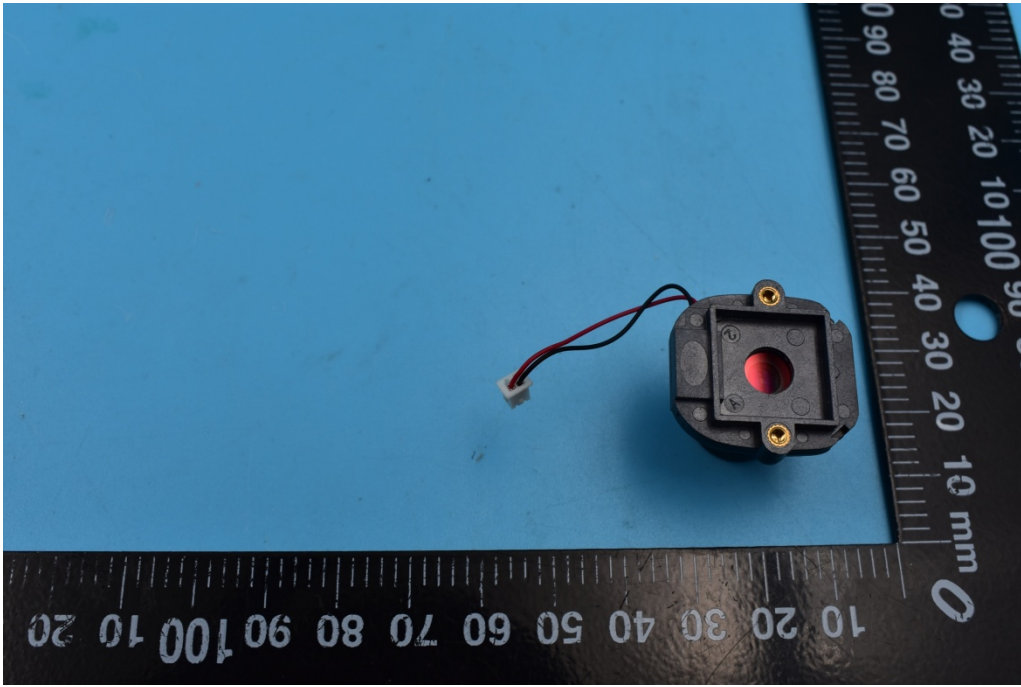

FCC ID: 2ADHE-DOG-2W-V5

Internal Photos

1. EUT uncover view

2. Mainboard front view

3. Mainboard rear view

4. WIFI antenna view