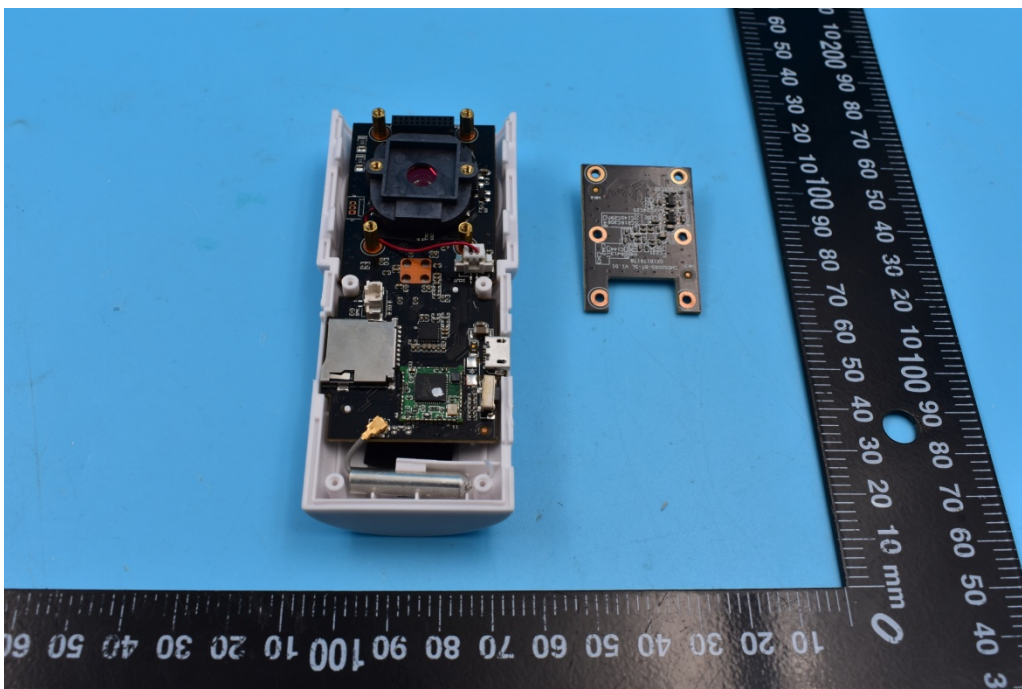

FCC ID: 2ADHE-DOG-2W-V5

Internal Photos

1. EUT uncover view

2. Mainboard front view

3. Mainboard rear view

4. WIFI antenna view