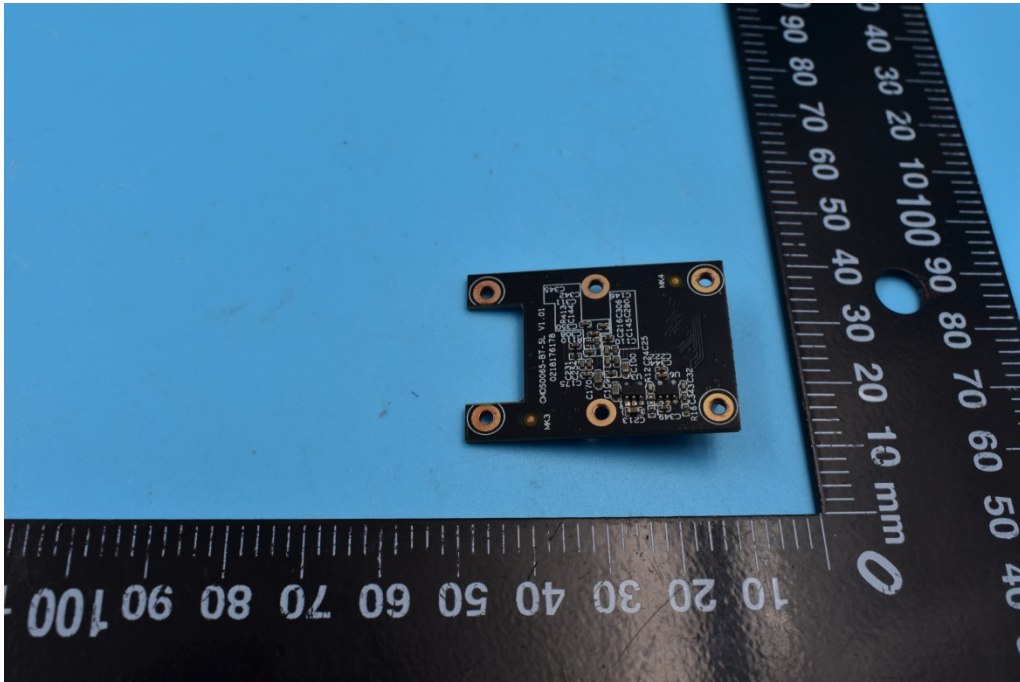

FCC ID: 2ADHE-DOG-2W-V5

Internal Photos

1. EUT uncover view

2. Mainboard front view

3. Mainboard rear view

4. WIFI antenna view