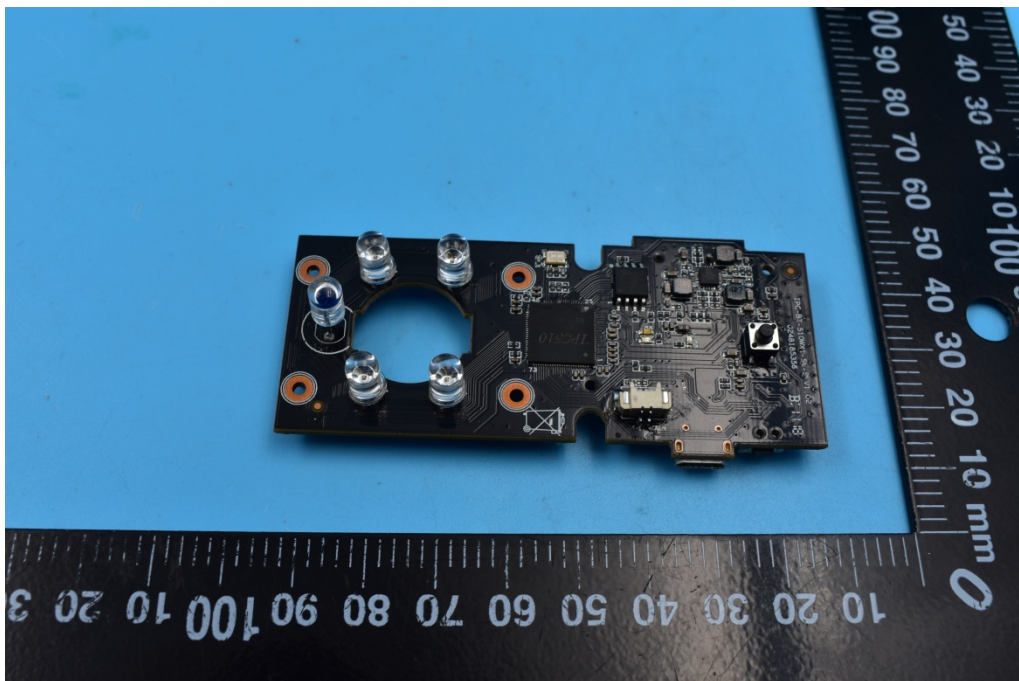

FCC ID: 2ADHE-DOG-2W-V5

Internal Photos

1. EUT uncover view

2. Mainboard front view

3. Mainboard rear view

4. WIFI antenna view