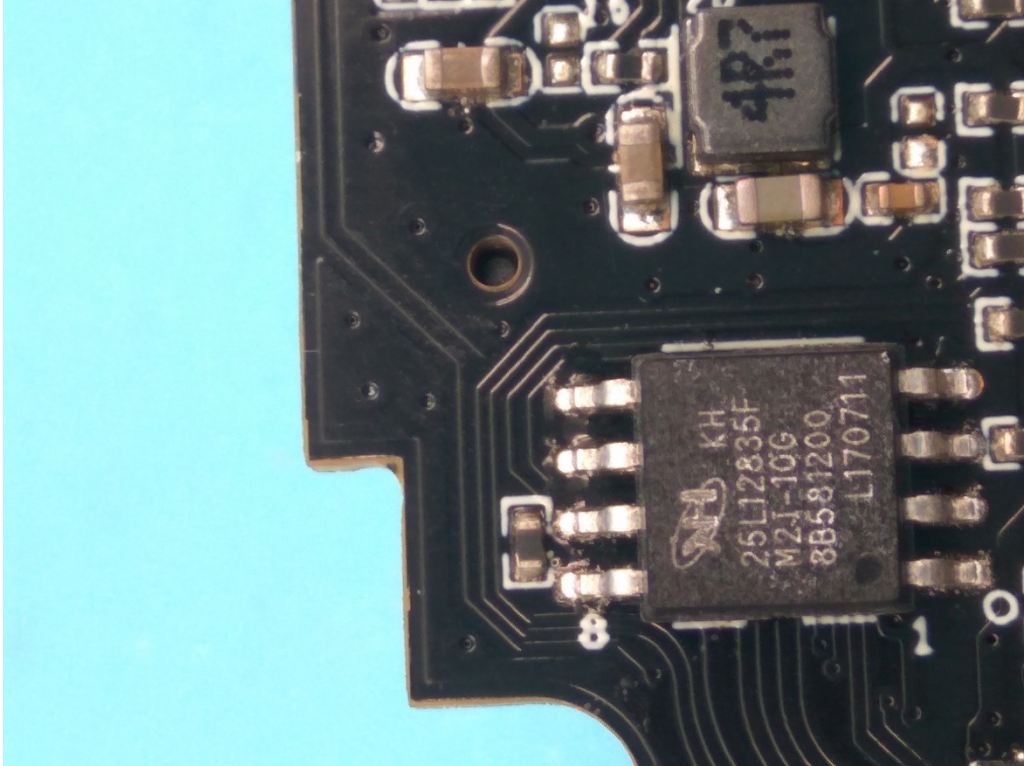

FCC ID: 2ADHE-DOG-2W-V5

Internal Photos

1. EUT uncover view

2. Mainboard front view

3. Mainboard rear view

4. WIFI antenna view