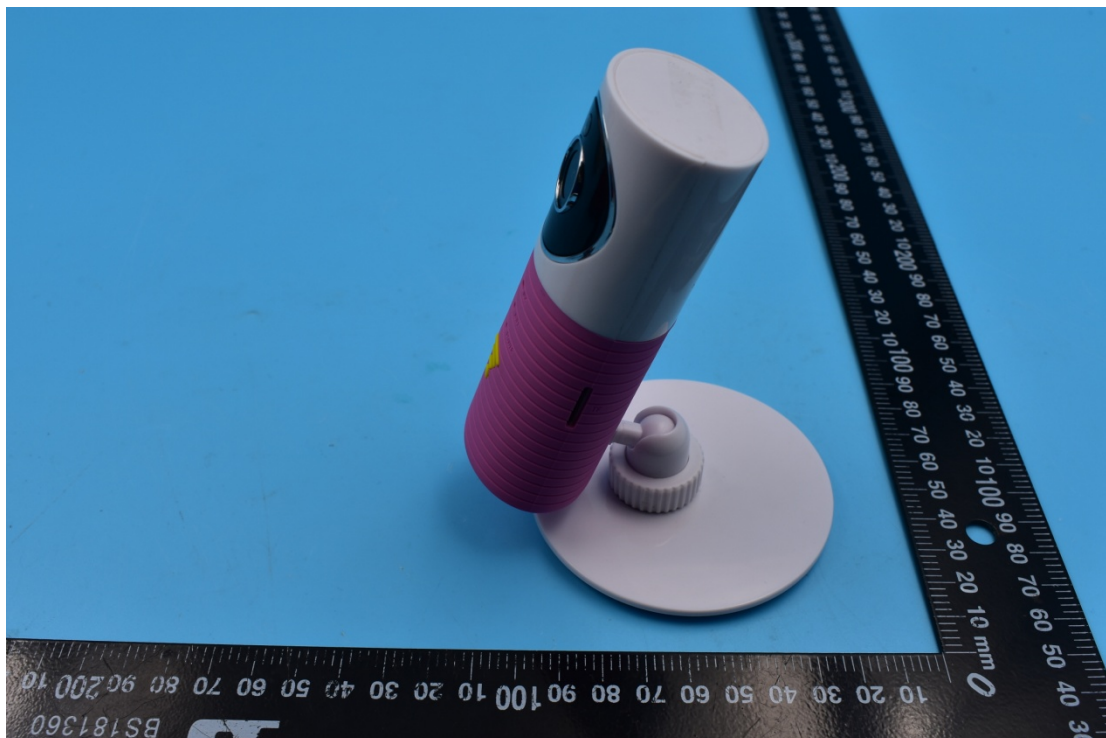

FCC ID: 2ADHE-DOG-2W-V5

External Photos

1. EUT front view

2. EUT rear view

3. EUT left side view

4. EUT right side view

5. EUT top view

6. EUT bottom view