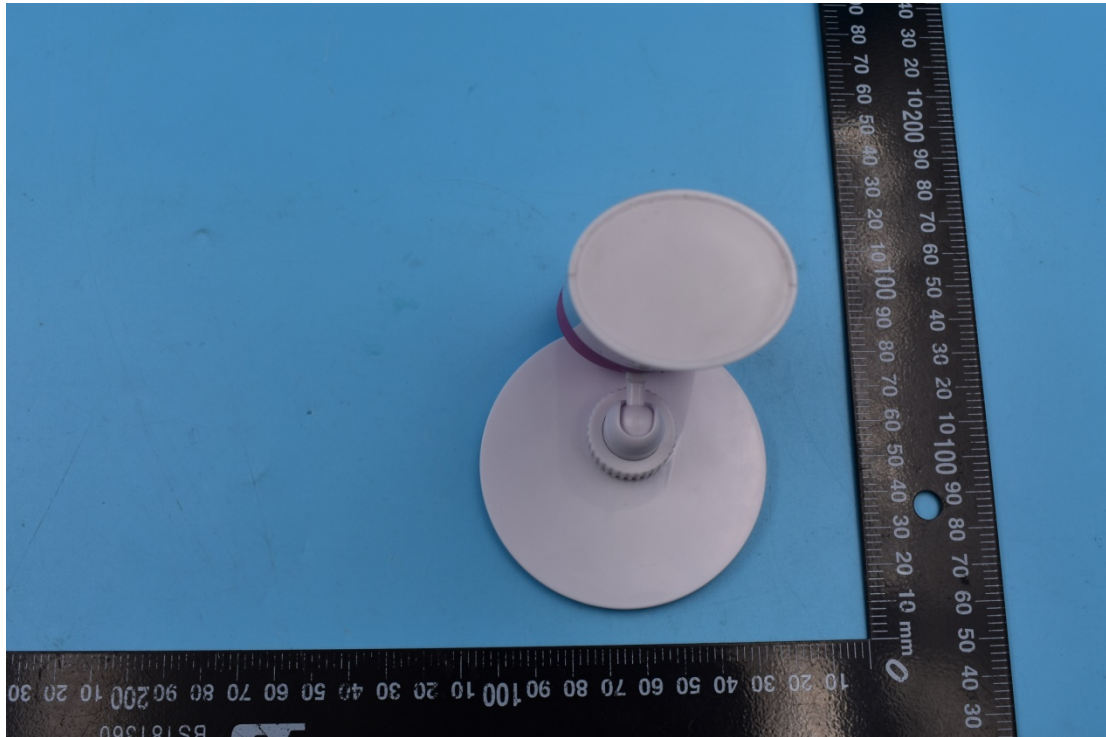

FCC ID: 2ADHE-DOG-2W-V5

External Photos

1. EUT front view

2. EUT rear view

3. EUT left side view

4. EUT right side view

5. EUT top view

6. EUT bottom view