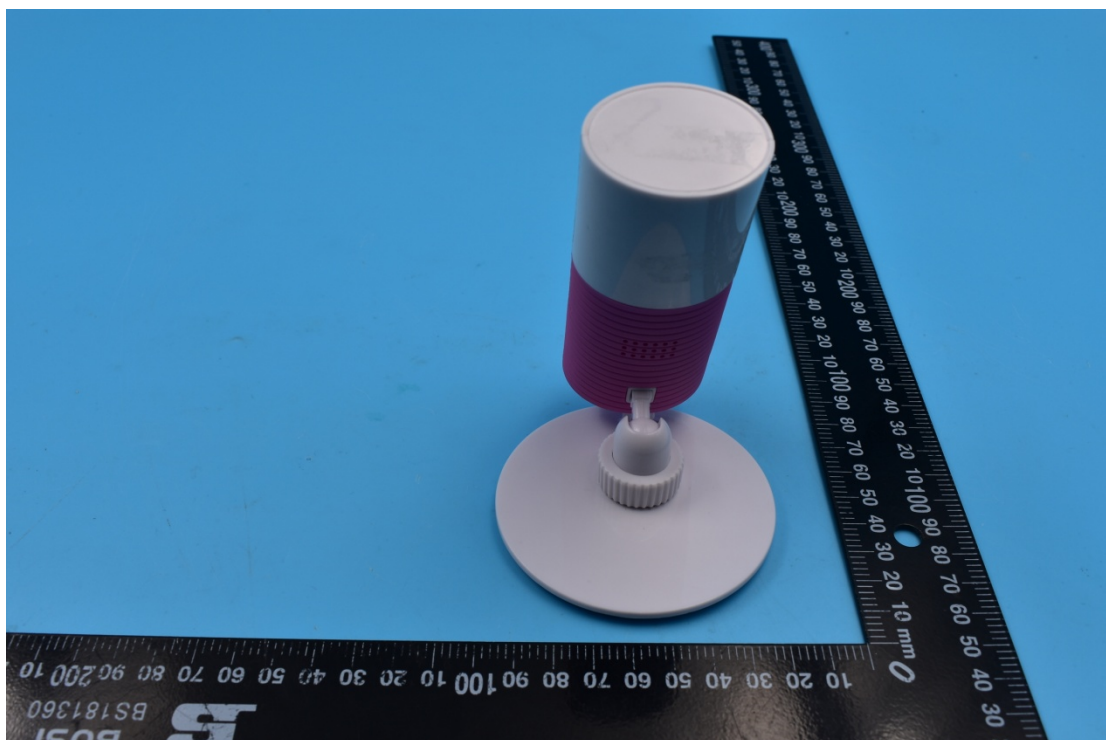

FCC ID: 2ADHE-DOG-2W-V5

External Photos

1. EUT front view

2. EUT rear view

3. EUT left side view

4. EUT right side view

5. EUT top view

6. EUT bottom view