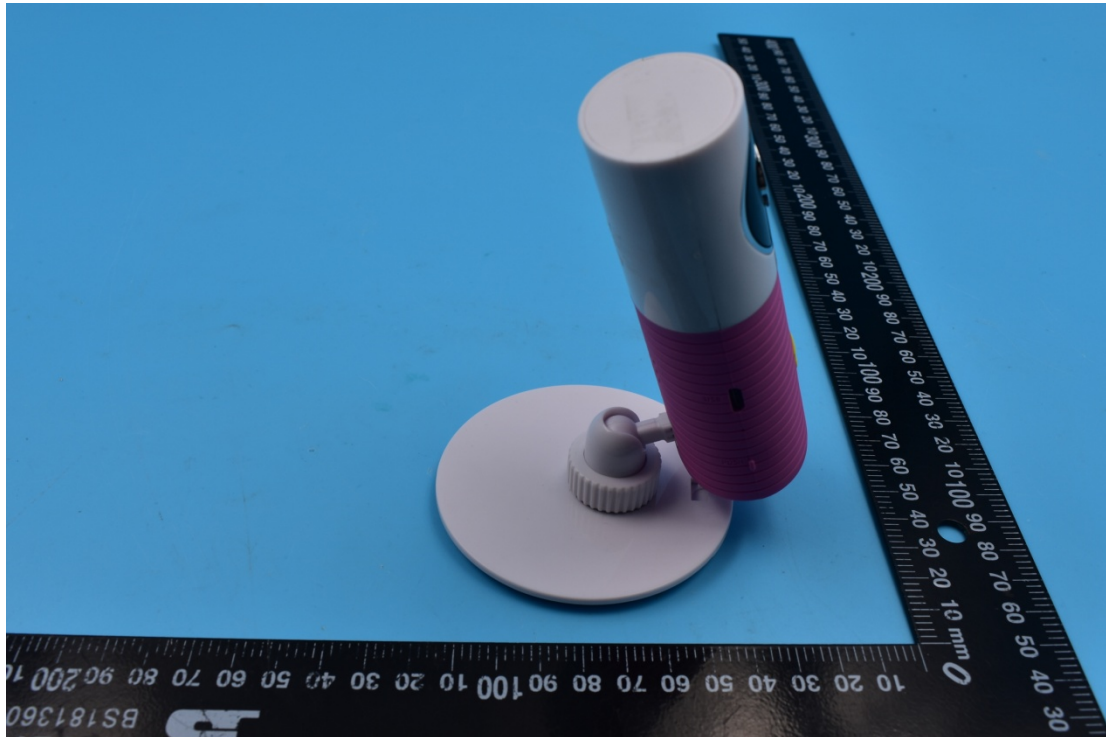

FCC ID: 2ADHE-DOG-2W-V5

External Photos

1. EUT front view

2. EUT rear view

3. EUT left side view

4. EUT right side view

5. EUT top view

6. EUT bottom view