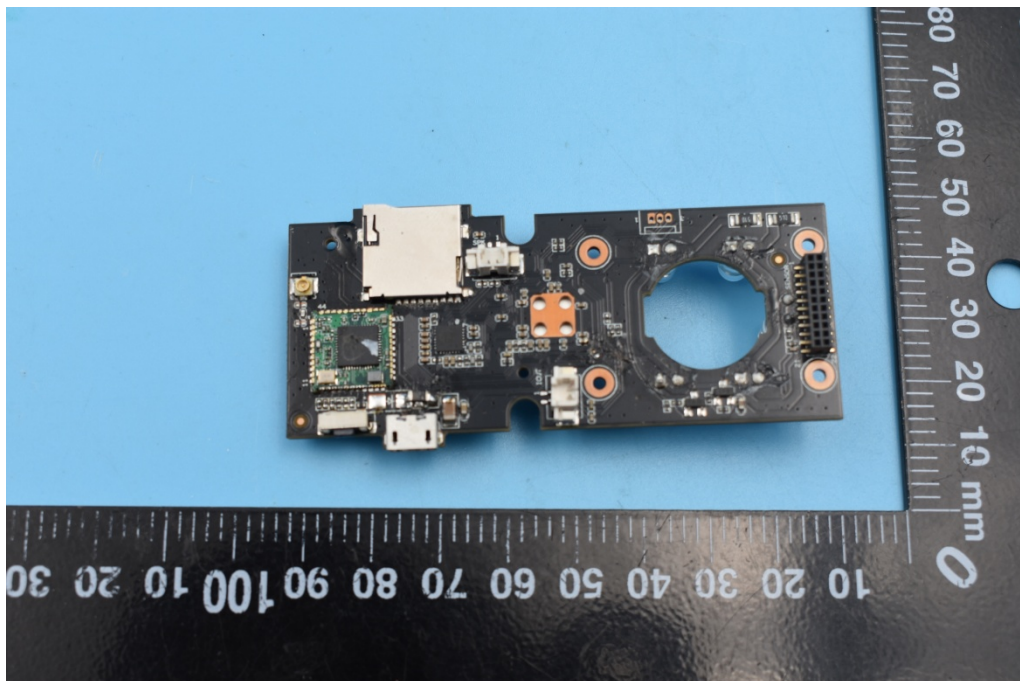

FCC ID: 2ADHE-DOG-1W-V5

Internal Photos

1. EUT uncover view

2. Mainboard front view

4. WIFI antenna view