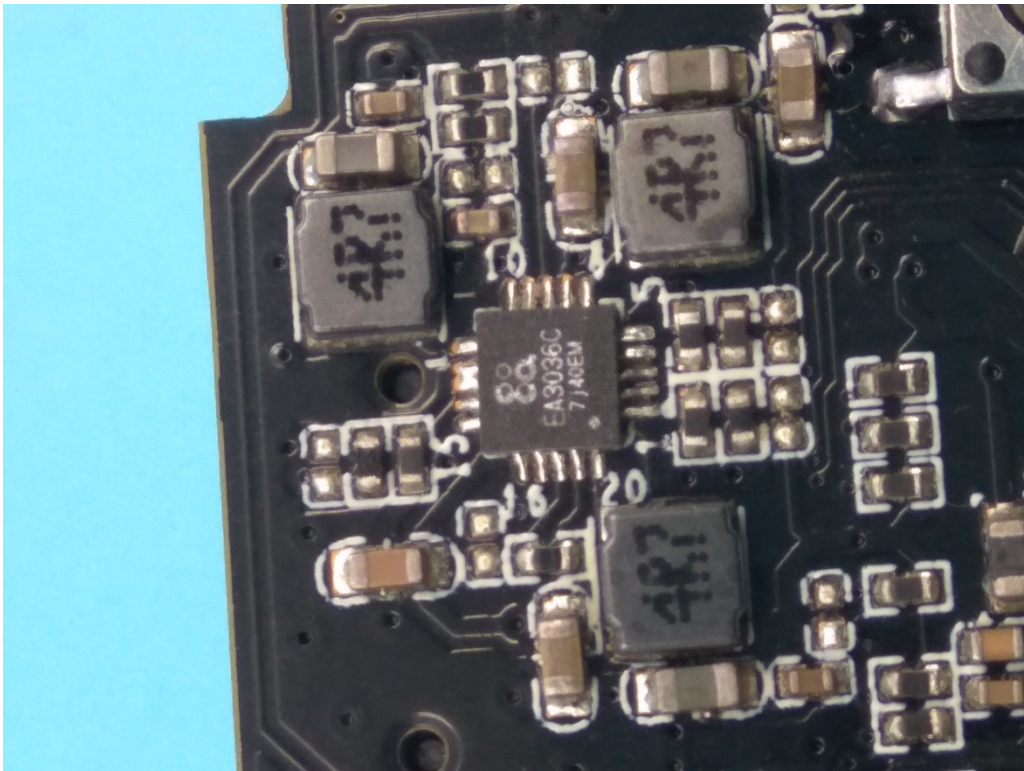

FCC ID: 2ADHE-DOG-1W-V5

Internal Photos

1. EUT uncover view

2. Mainboard front view

4. WIFI antenna view