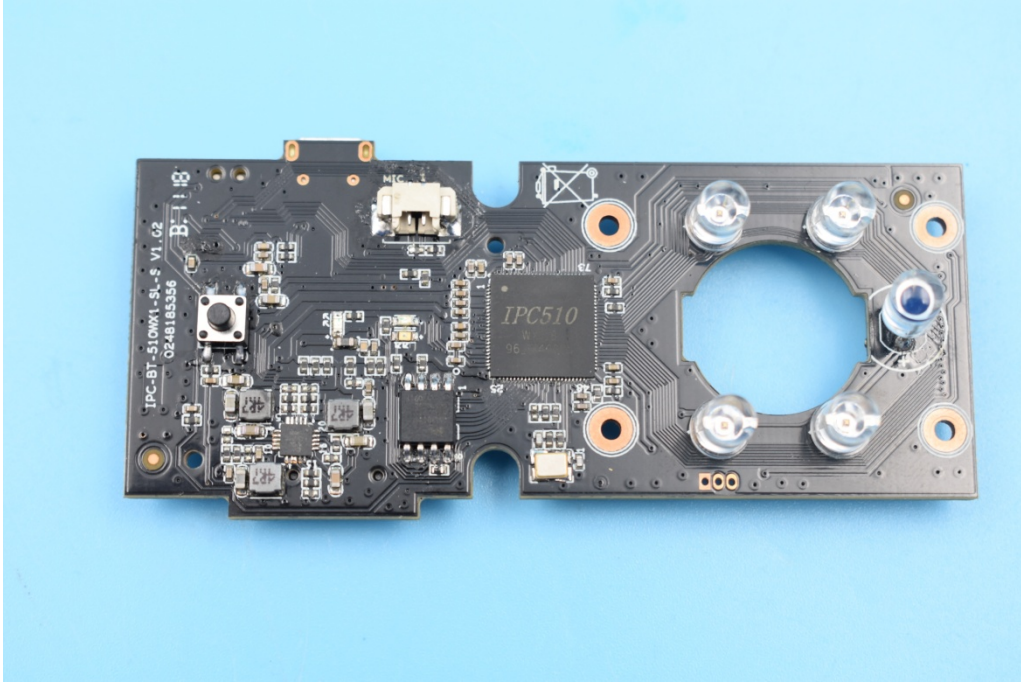

FCC ID: 2ADHE-DOG-1W-V5

Internal Photos

1. EUT uncover view

2. Mainboard front view

4. WIFI antenna view