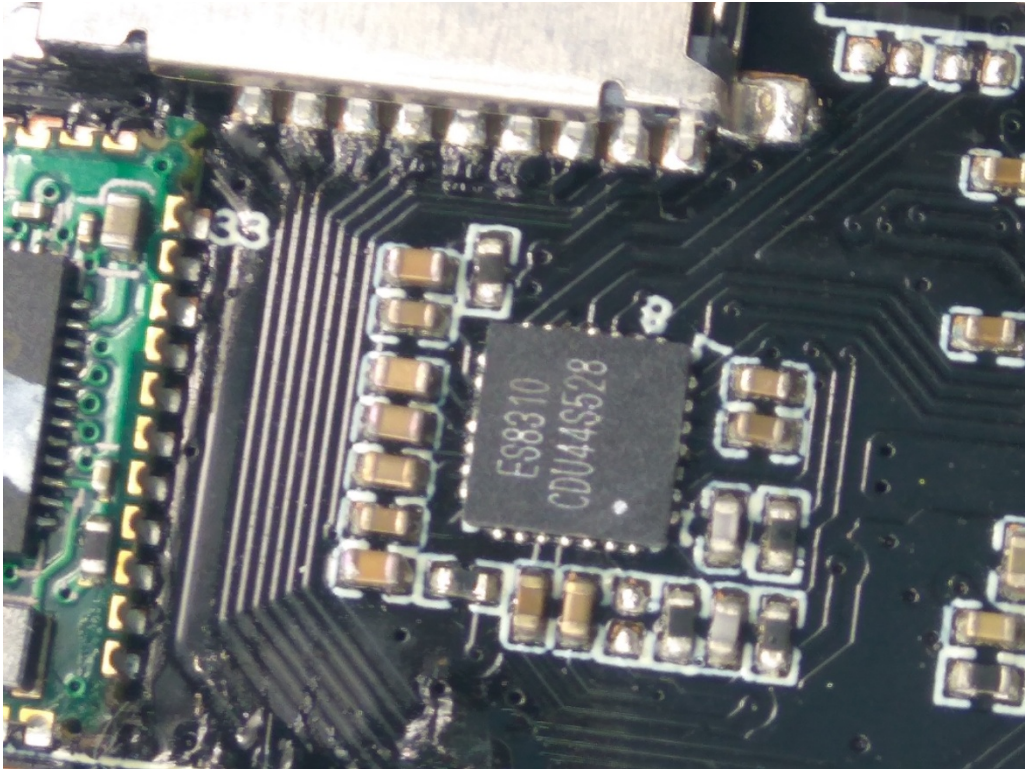

FCC ID: 2ADHE-DOG-1W-V5

Internal Photos

1. EUT uncover view

2. Mainboard front view

4. WIFI antenna view