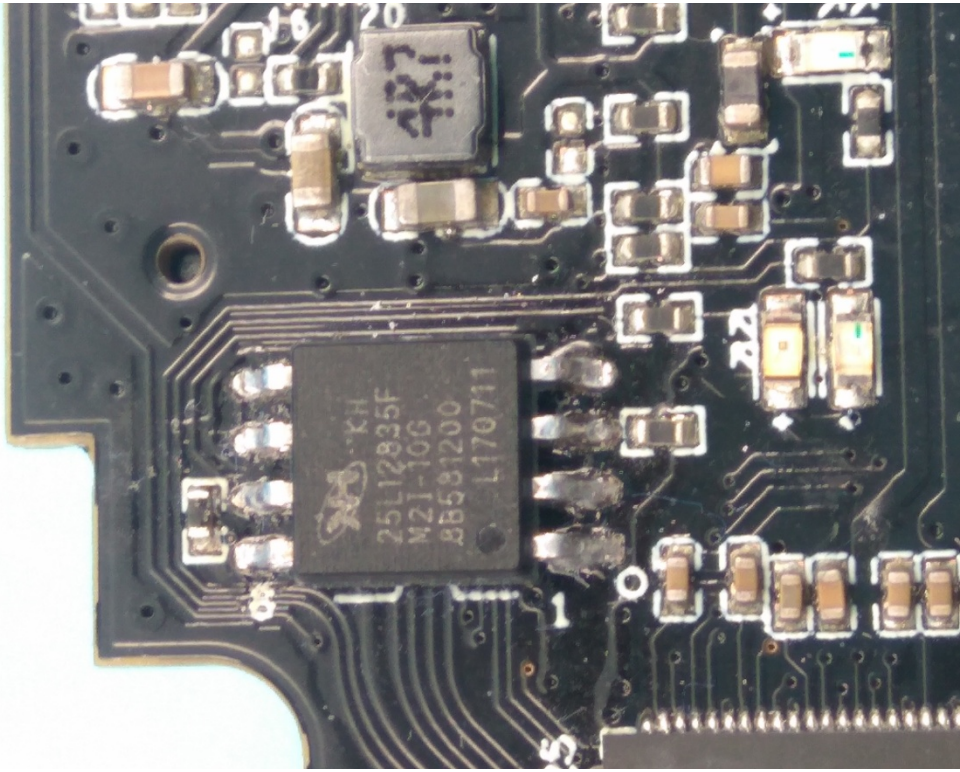

FCC ID: 2ADHE-DOG-1W-V5

Internal Photos

1. EUT uncover view

2. Mainboard front view

4. WIFI antenna view