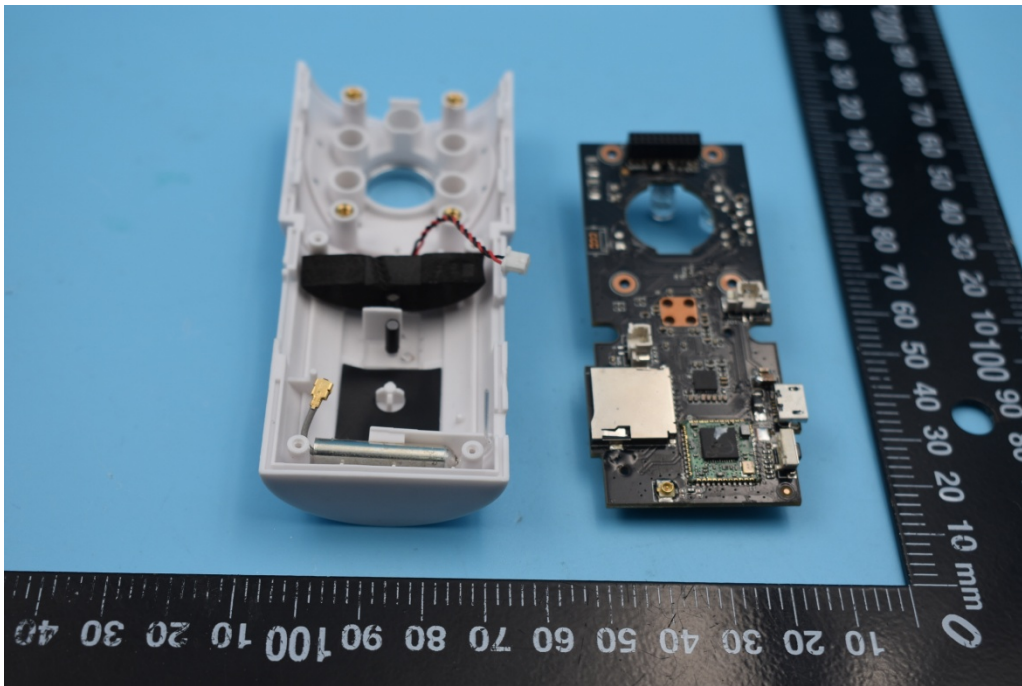

FCC ID: 2ADHE-DOG-1W-V5

Internal Photos

1. EUT uncover view

2. Mainboard front view

4. WIFI antenna view