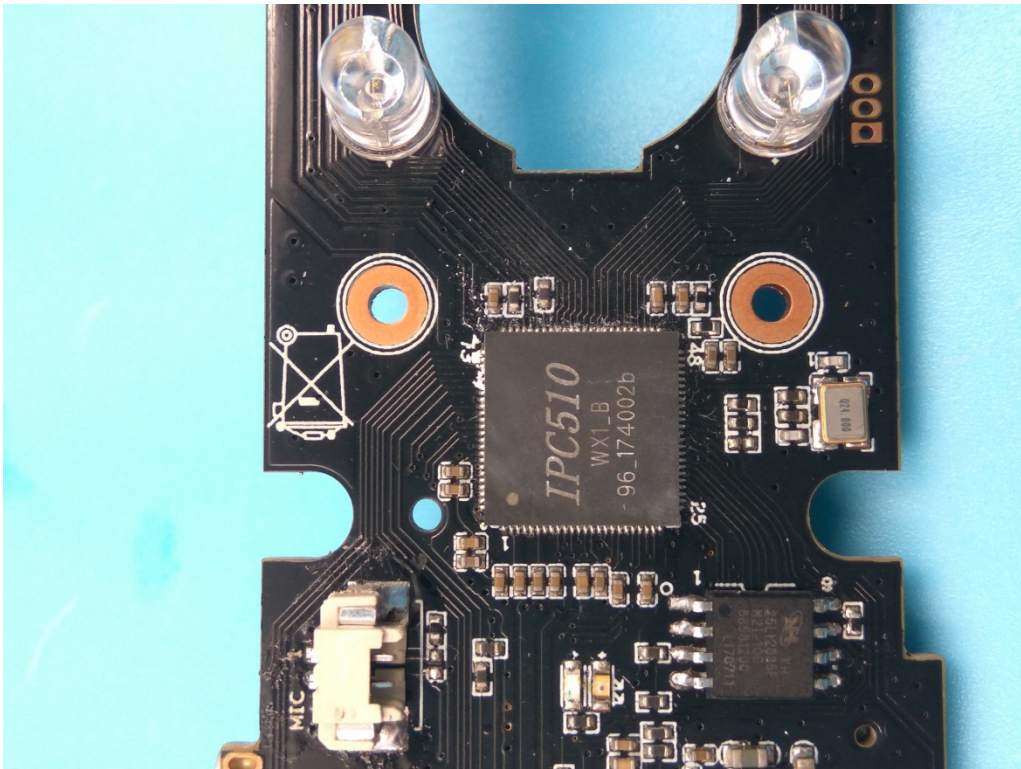

FCC ID: 2ADHE-DOG-1W-V5

Internal Photos

1. EUT uncover view

2. Mainboard front view

4. WIFI antenna view