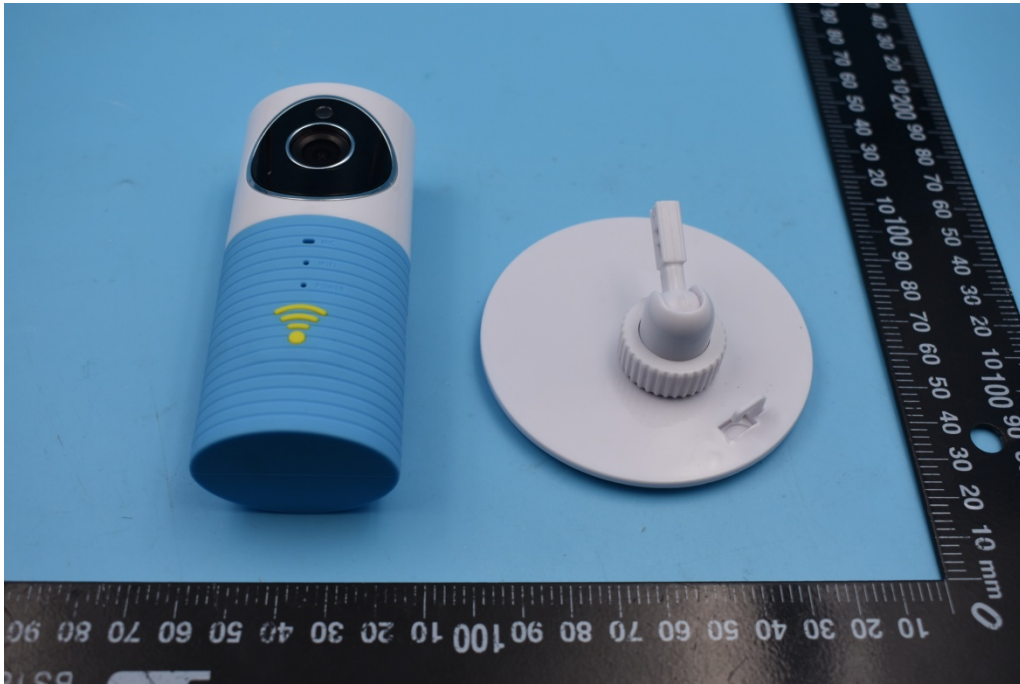

FCC ID: 2ADHE-DOG-1W-V5

Internal Photos

1. EUT uncover view

2. Mainboard front view

4. WIFI antenna view