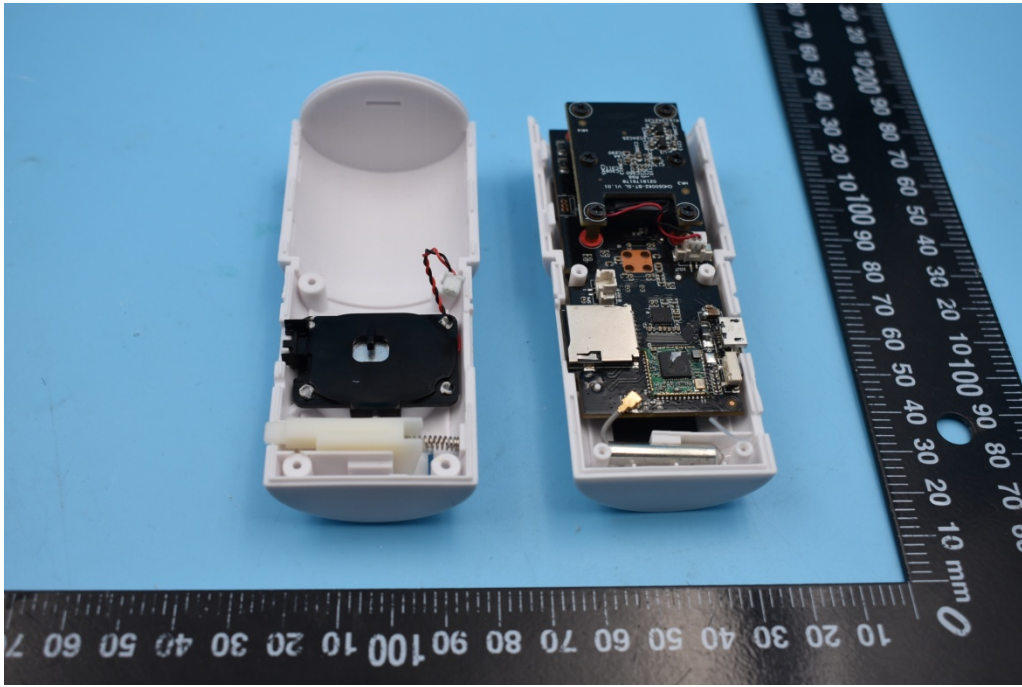

FCC ID: 2ADHE-DOG-1W-V5

Internal Photos

1. EUT uncover view

2. Mainboard front view

4. WIFI antenna view