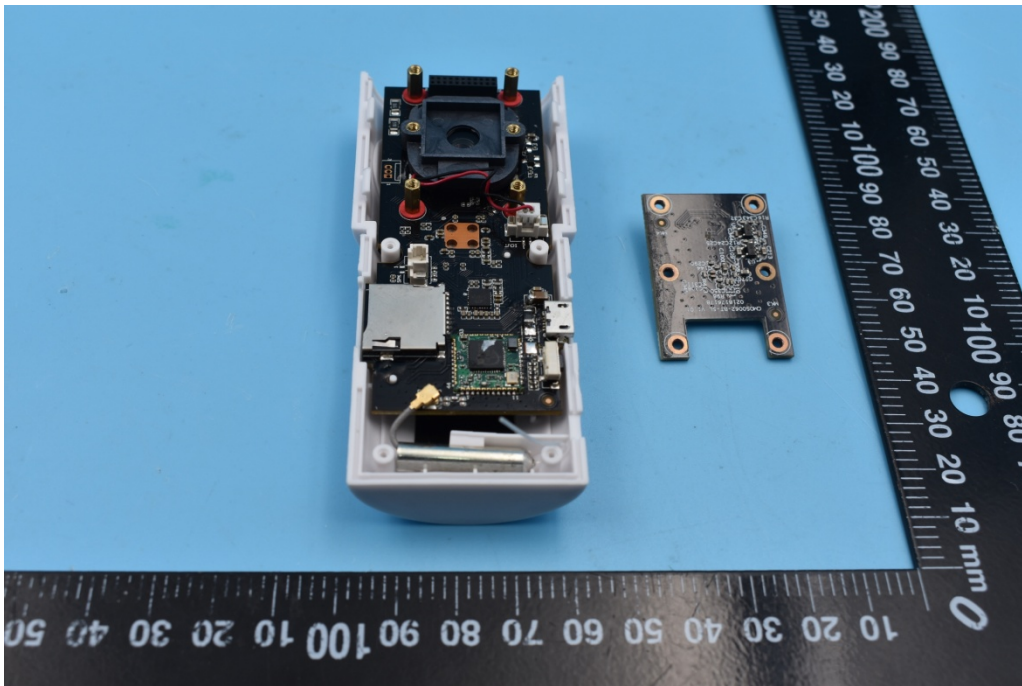

FCC ID: 2ADHE-DOG-1W-V5

Internal Photos

1. EUT uncover view

2. Mainboard front view

4. WIFI antenna view