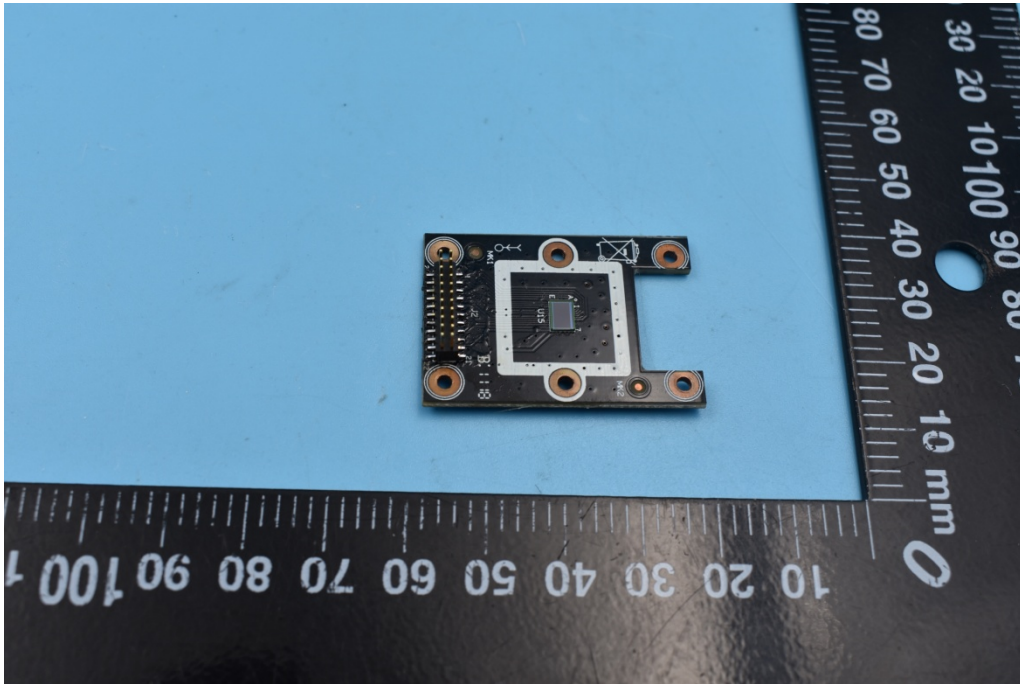

FCC ID: 2ADHE-DOG-1W-V5

Internal Photos

1. EUT uncover view

2. Mainboard front view

4. WIFI antenna view