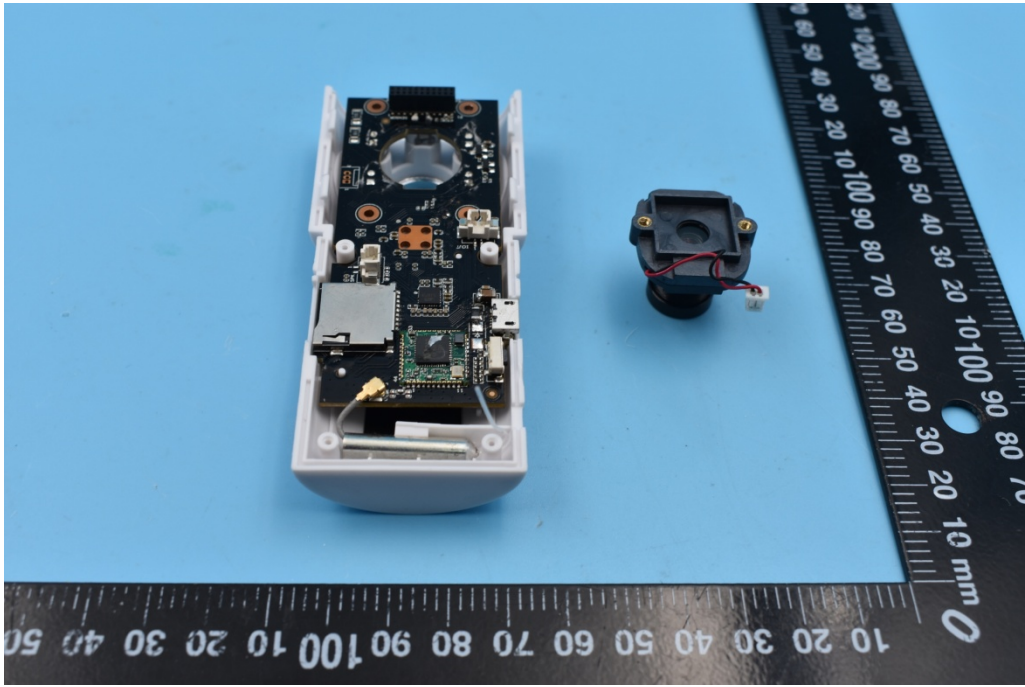

FCC ID: 2ADHE-DOG-1W-V5

Internal Photos

1. EUT uncover view

2. Mainboard front view

4. WIFI antenna view